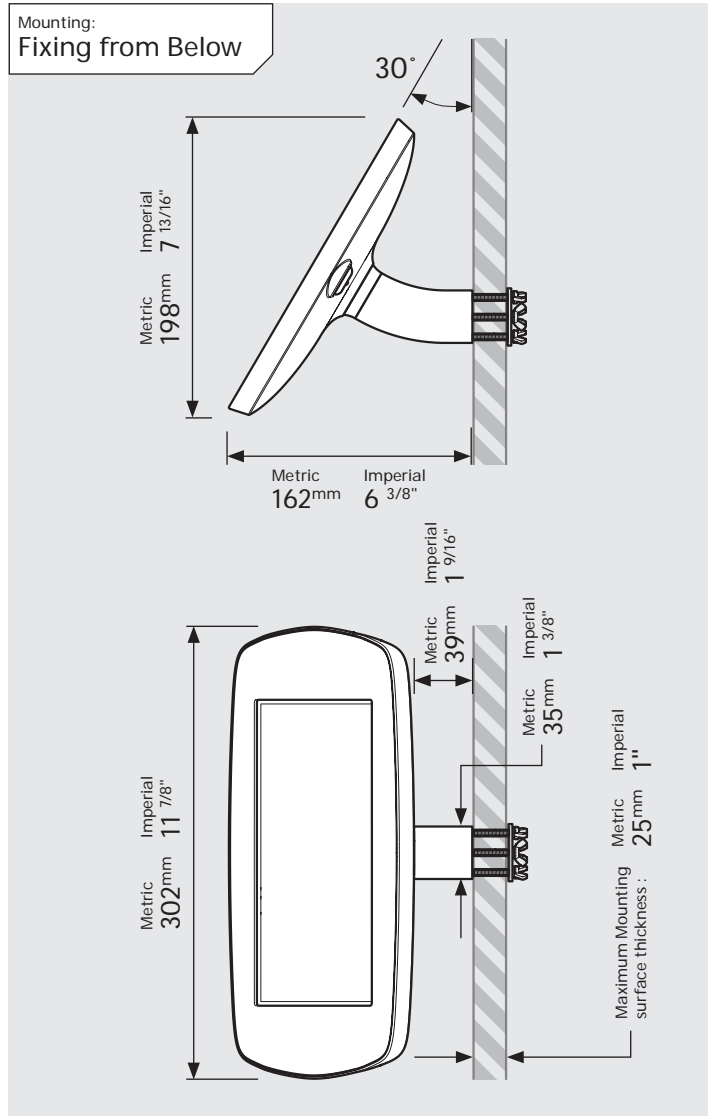

- iPad Pro 12.9" 1st Gen
- iPad Pro 12.9" 2nd Gen
- iPad Pro 12.9" 3rd Gen
- Microsoft Surface Pro 4
- Microsoft Surface Pro 5

PRODUCT DATA SHEET - BOUNCEPAD WALLMOUNT

bouncepad[®]

Case: Mini Arm: Wallmount Mounting: Fixing from Below
 Fixing from Above Packaged weight: 1.66kg Colour: White
 Black

PRODUCT DATA SHEET - BOUNCEPAD WALLMOUNT

bouncepad®

Case: Midi Arm: Wallmount Mounting: Fixing from Below
 Fixing from Above Packaged weight: 1.84kg Colour: White
 Black

PRODUCT DATA SHEET - BOUNCEPAD WALLMOUNT