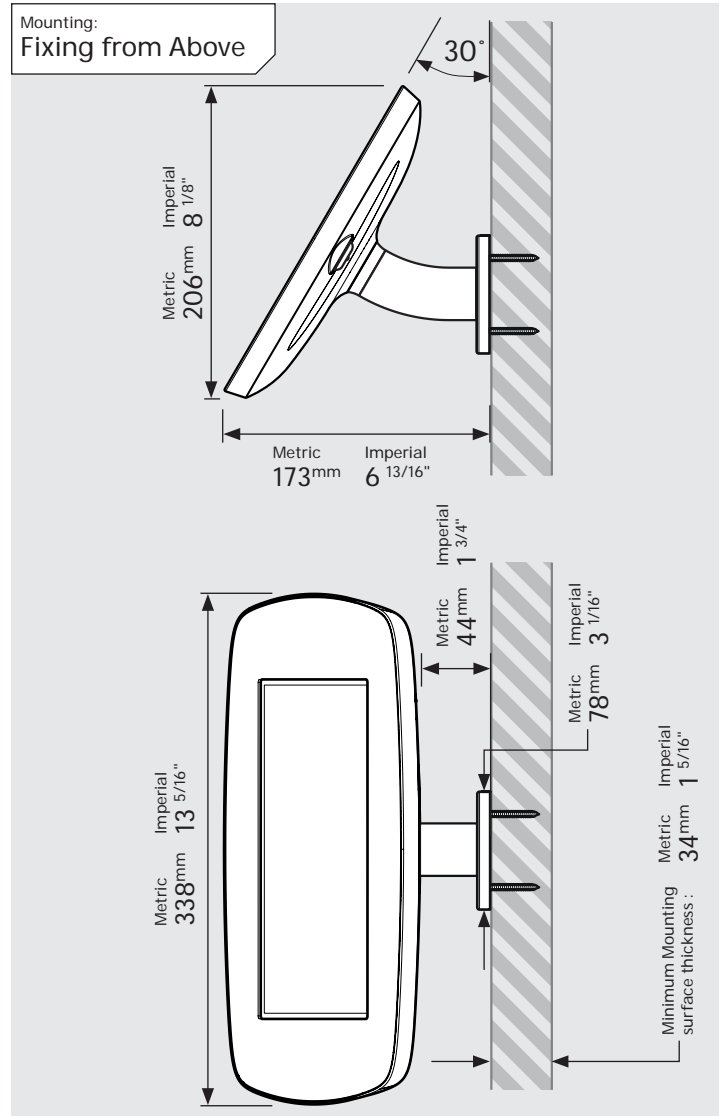

- iPad Pro 12.9" 1st Gen
- iPad Pro 12.9" 2nd Gen
- iPad Pro 12.9" 3rd Gen
- Microsoft Surface Pro 4
- Microsoft Surface Pro 5

PRODUCT DATA SHEET - BOUNCEPAD WALLMOUNT

bouncepad[®]

Case: Mini Arm: Wallmount Mounting: Fixing from Below
 Fixing from Above Packaged weight: 1.66kg Colour: White
 Black

PRODUCT DATA SHEET - BOUNCEPAD WALLMOUNT

bouncepad®

Case: Midi Arm: Wallmount Mounting: Fixing from Below
 Fixing from Above Packaged weight: 1.84kg Colour: White
 Black

PRODUCT DATA SHEET - BOUNCEPAD WALLMOUNT

bouncepad®

Case:	Arm:	Mounting:	Packaged weight:	Colour:
Maxi	Wallmount	Fixing from Below	2.07kg	White Black
		Fixing from Above		

PRODUCT DATA SHEET - BOUNCEPAD WALLMOUNT

Case: Mega
Arm: Wallmount
Mounting: Fixing from Below
 Fixing from Above
Packaged weight: 2.46kg
Colour: White
 Black