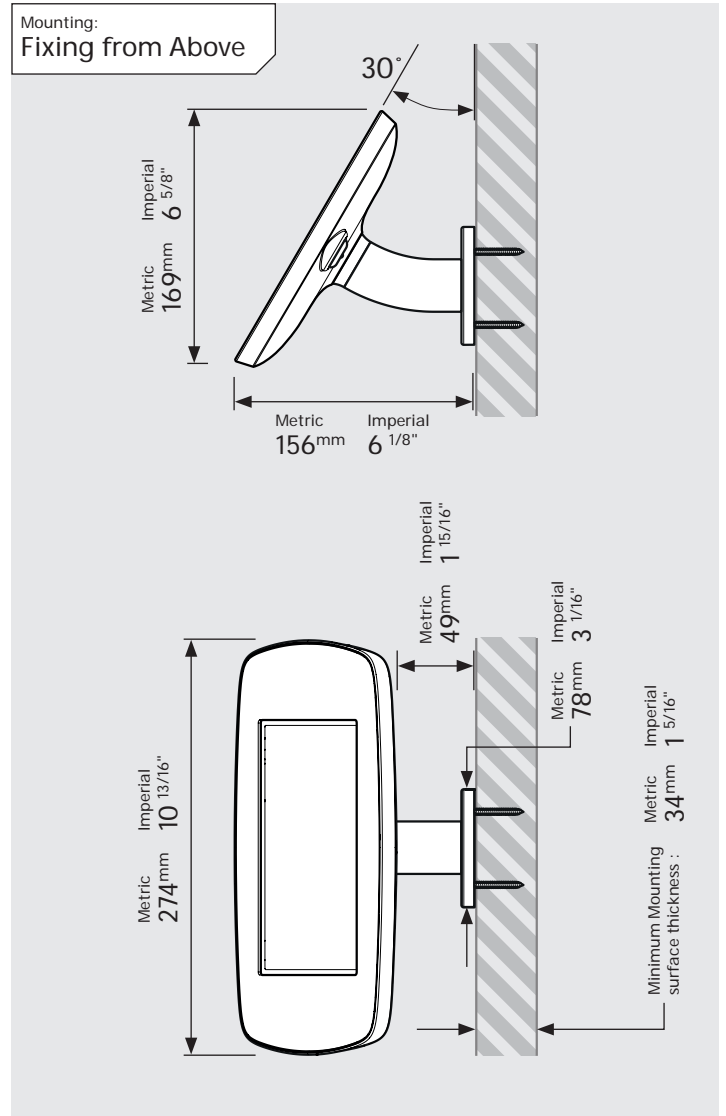

- iPad Pro 12.9" 1st Gen
- iPad Pro 12.9" 2nd Gen
- iPad Pro 12.9" 3rd Gen
- Microsoft Surface Pro 4
- Microsoft Surface Pro 5

PRODUCT DATA SHEET - BOUNCEPAD WALLMOUNT

bouncepad[®]

Case: Mini Arm: Wallmount Mounting: Fixing from Below
 Fixing from Above Packaged weight: 1.66kg Colour: White
 Black