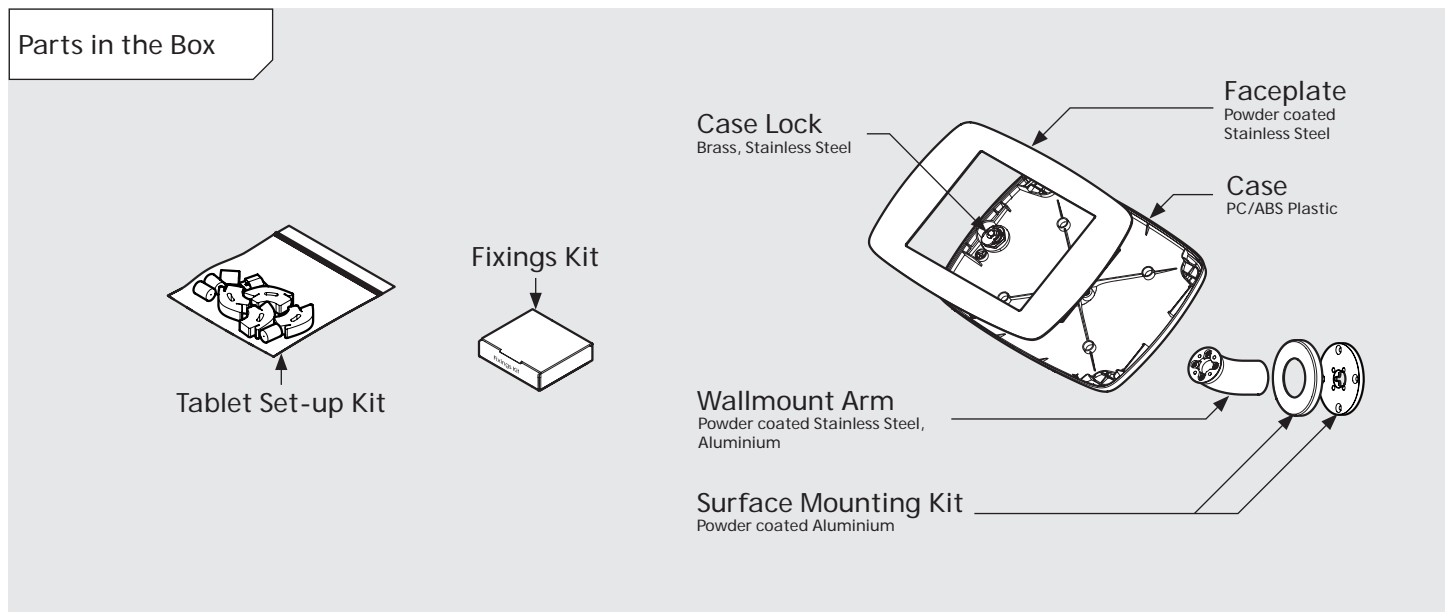

- iPad Pro 12.9" 1st Gen
- iPad Pro 12.9" 2nd Gen
- iPad Pro 12.9" 3rd Gen
- Microsoft Surface Pro 4
- Microsoft Surface Pro 5

PRODUCT DATA SHEET - BOUNCEPAD WALLMOUNT

bouncepad[®]

Case: Mini Arm: Wallmount Mounting: Fixing from Below
 Fixing from Above Packaged weight: 1.66kg Colour: White
 Black