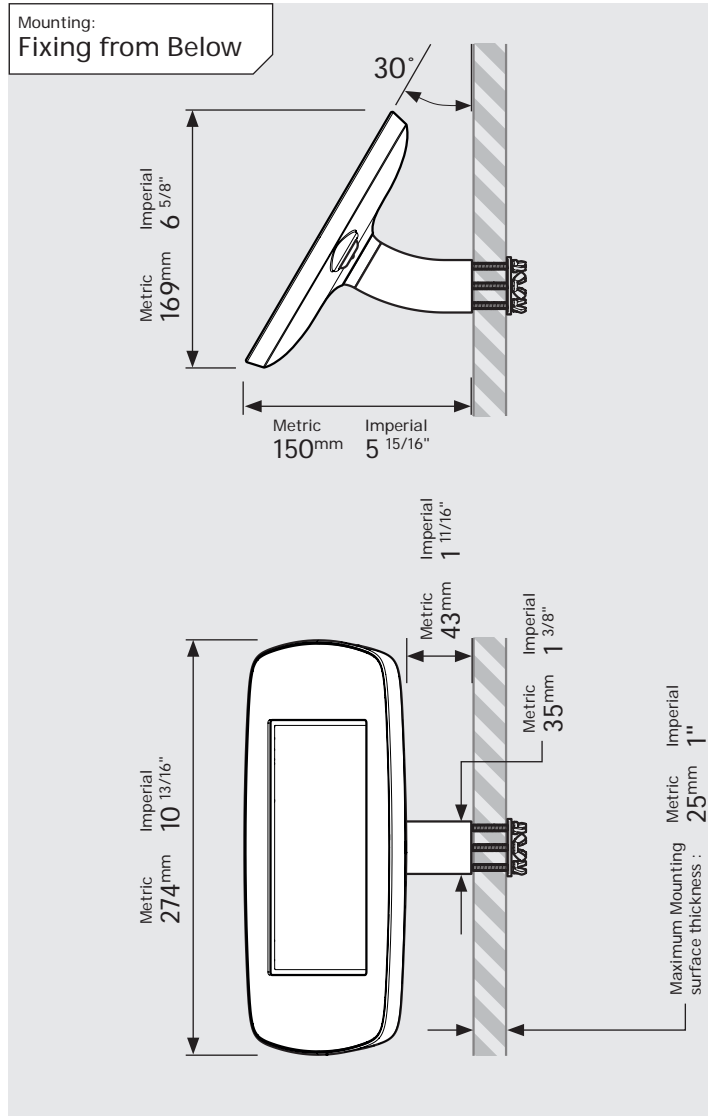

- iPad Pro 12.9" 1st Gen
- iPad Pro 12.9" 2nd Gen
- iPad Pro 12.9" 3rd Gen
- Microsoft Surface Pro 4
- Microsoft Surface Pro 5

PRODUCT DATA SHEET - BOUNCEPAD WALLMOUNT

bouncepad[®]

Case: Mini Arm: Wallmount Mounting: Fixing from Below
 Fixing from Above Packaged weight: 1.66kg Colour: White
 Black