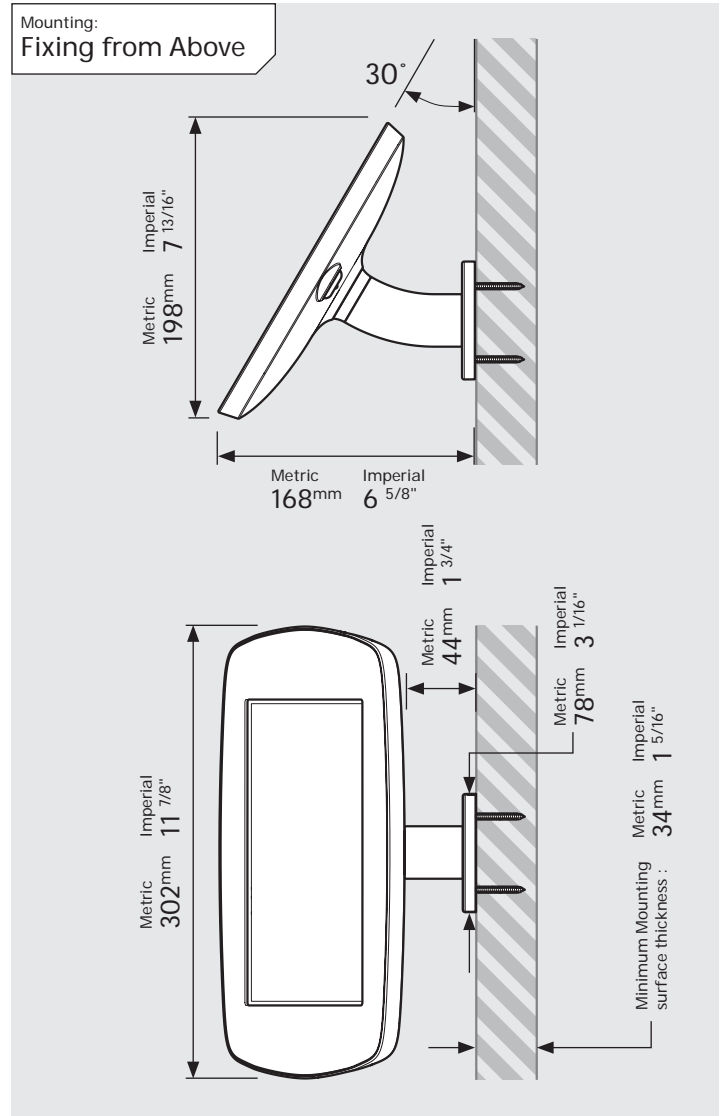

- iPad Pro 12.9" 1st Gen
- iPad Pro 12.9" 2nd Gen
- iPad Pro 12.9" 3rd Gen
- Microsoft Surface Pro 4
- Microsoft Surface Pro 5

PRODUCT DATA SHEET - BOUNCEPAD WALLMOUNT

bouncepad[®]

Case: Mini Arm: Wallmount Mounting: Fixing from Below
 Fixing from Above Packaged weight: 1.66kg Colour: White
 Black

PRODUCT DATA SHEET - BOUNCEPAD WALLMOUNT

bouncepad®

Case: Midi Arm: Wallmount Mounting: Fixing from Below
 Fixing from Above Packaged weight: 1.84kg Colour: White
 Black

PRODUCT DATA SHEET - BOUNCEPAD WALLMOUNT