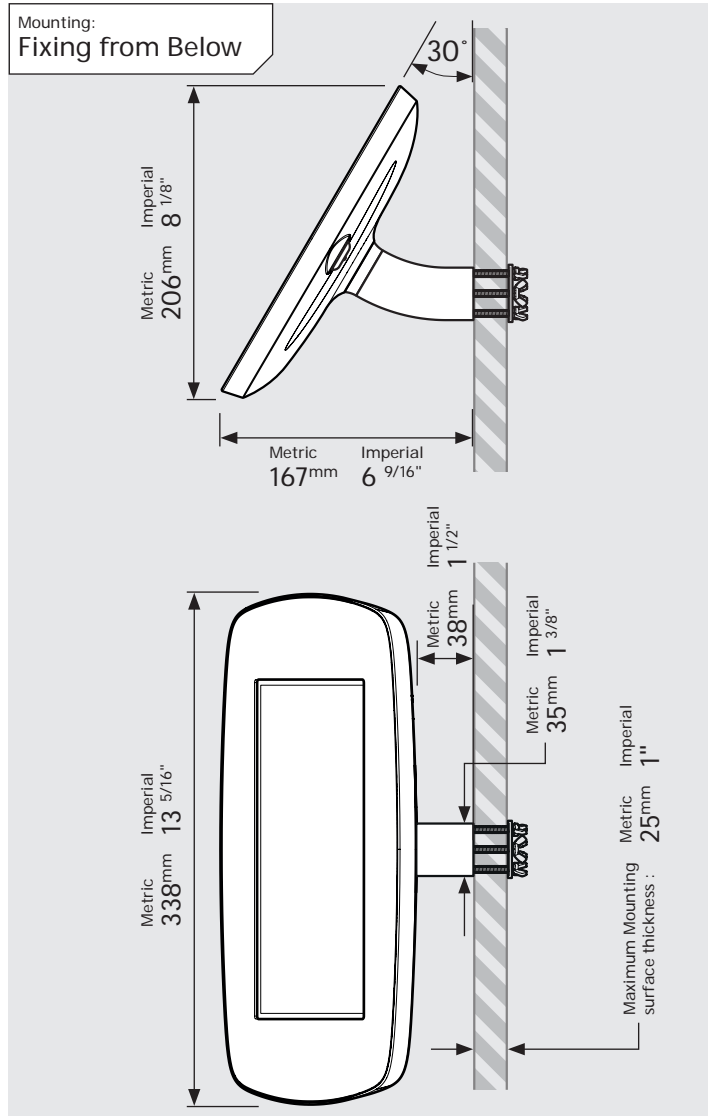

- iPad Pro 12.9" 1st Gen
- iPad Pro 12.9" 2nd Gen
- iPad Pro 12.9" 3rd Gen
- Microsoft Surface Pro 4
- Microsoft Surface Pro 5

PRODUCT DATA SHEET - BOUNCEPAD WALLMOUNT

bouncepad[®]

Case: Mini Arm: Wallmount Mounting: Fixing from Below
 Fixing from Above Packaged weight: 1.66kg Colour: White
 Black

PRODUCT DATA SHEET - BOUNCEPAD WALLMOUNT

bouncepad®

Case: Midi Arm: Wallmount Mounting: Fixing from Below
 Fixing from Above Packaged weight: 1.84kg Colour: White
 Black

PRODUCT DATA SHEET - BOUNCEPAD WALLMOUNT

bouncepad®

Case:	Arm:	Mounting:	Packaged weight:	Colour:
Maxi	Wallmount	Fixing from Below	2.07kg	White Black
		Fixing from Above		

PRODUCT DATA SHEET - BOUNCEPAD WALLMOUNT

Case: Mega
Arm: Wallmount
Mounting: Fixing from Below
 Fixing from Above
Packaged weight: 2.46kg
Colour: White
 Black