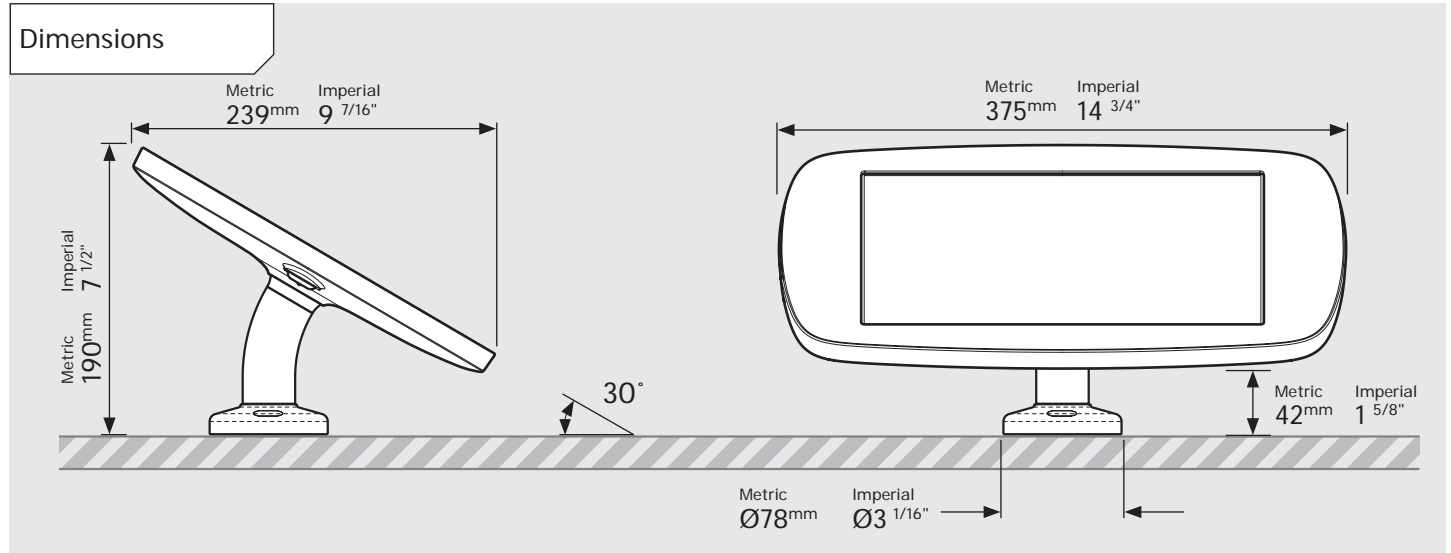

PRODUCT DATA SHEET - BOUNCEPAD SWIVEL DESK

bouncepad®

Case: Mega   Arm: Desk   Mounting: Freestanding Base   Packaged weight: 4.3kg   Colour: White/Black