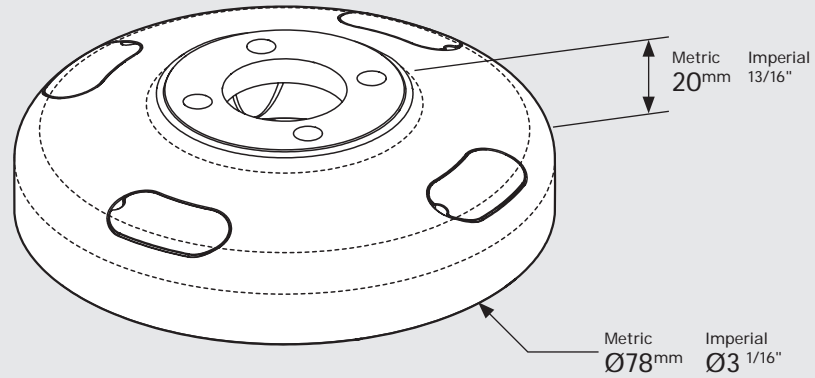

## Dimensions

# PRODUCT DATA SHEET - BOUNCEPAD SWIVEL DESK

**bouncepad**<sup>®</sup>

Case: Mega    Arm: Desk    Mounting: Freestanding Base    Packaged weight: 4.3kg    Colour: White/Black

# PRODUCT DATA SHEET - COMPACT ROTATE

**bouncepad®**

Compatible Mounting Arms:

Desk  
Static60

Mounting:

Fixing from  
**below**

Fixing from  
Above

Colour:

## Compact Rotate Dimensions