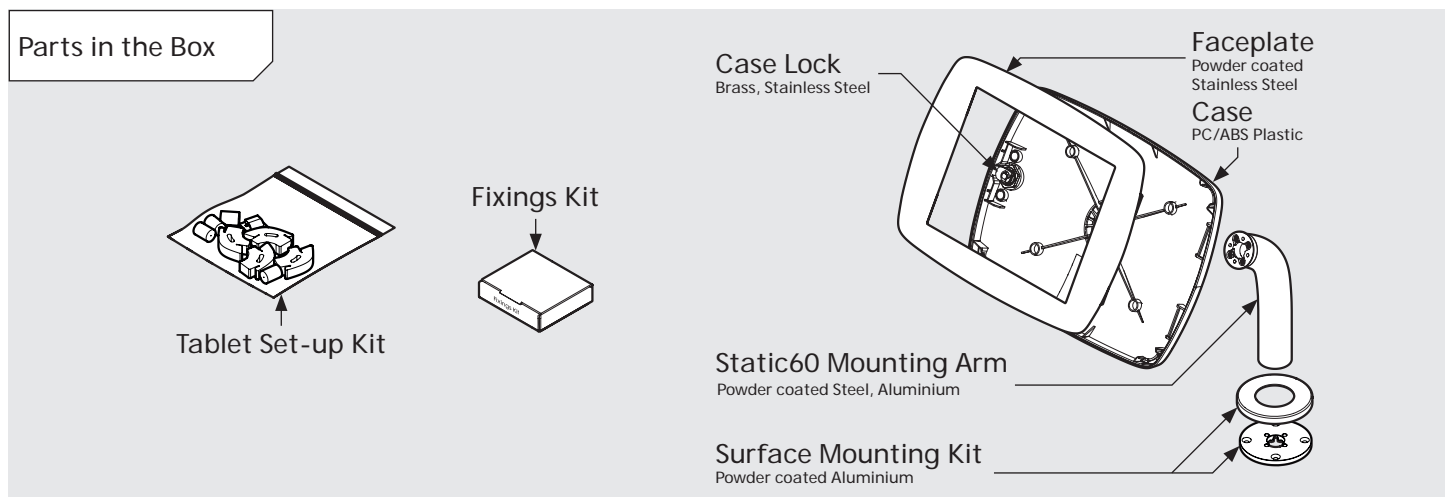

- iPad Pro 12.9" 1st Gen
- iPad Pro 12.9" 2nd Gen
- iPad Pro 12.9" 3rd Gen
- Microsoft Surface Pro 4
- Microsoft Surface Pro 5

PRODUCT DATA SHEET - BOUNCEPAD STATIC60

bouncepad[®]

Case: Mini Arm: Static60 Mounting: Fixing from Below
 Fixing from Above Packaged weight: 1.71kg Colour: White
 Black

PRODUCT DATA SHEET - BOUNCEPAD STATIC60

bouncepad[®]

Case:	Arm:	Mounting:	Packaged weight:	Colour:
Midi	Static60	Fixing from Below	1.89kg	White Black
		Fixing from Above		

PRODUCT DATA SHEET - BOUNCEPAD STATIC60