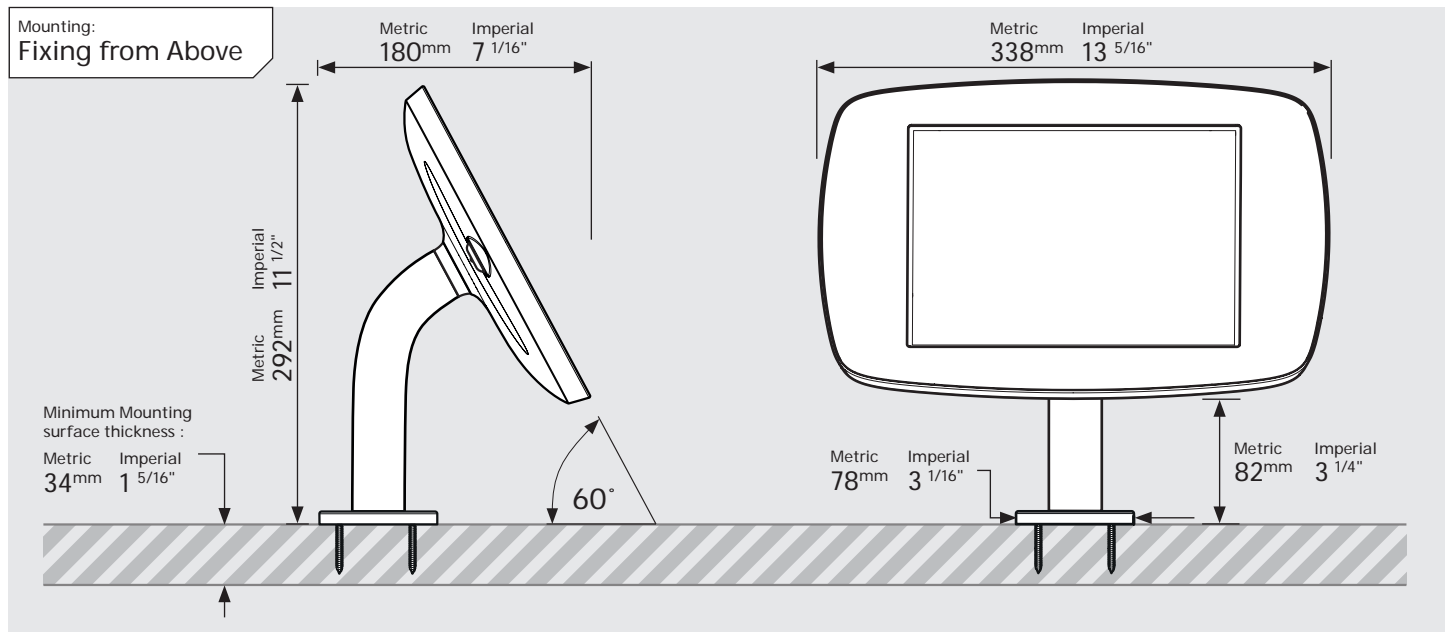

PRODUCT DATA SHEET - BOUNCEPAD STATIC60

bouncepad®

Case: Maxi Arm: Static60 Mounting: Fixing from Below
Packaged weight: 2.12kg Colour: White
Black
Fixing from Above