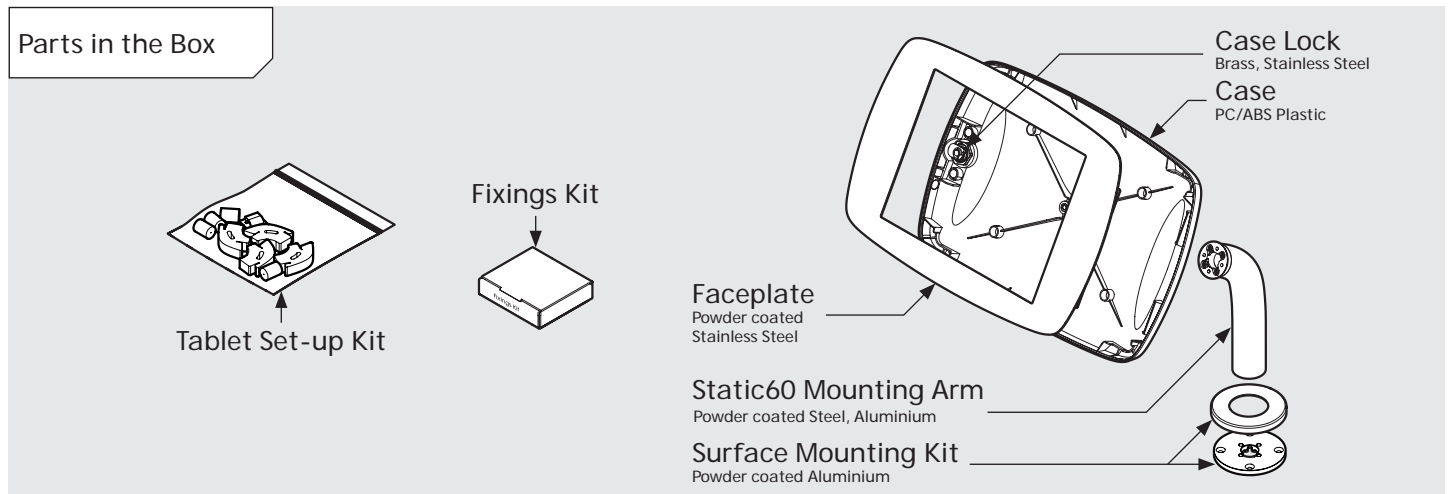

PRODUCT DATA SHEET - BOUNCEPAD STATIC60

bouncepad[®]

Case:	Arm:	Mounting:	Packaged weight:	Colour:
Midi	Static60	Fixing from Below	1.89kg	White Black
		Fixing from Above		

PRODUCT DATA SHEET - BOUNCEPAD STATIC60

bouncepad[®]

Case: Maxi Arm: Static60 Mounting: Fixing from Below
 Packaged weight: 2.12kg Colour: White
 Black
 Fixing from Above

PRODUCT DATA SHEET - BOUNCEPAD STATIC60

bouncepad[®]

Case: Mega Arm: Static60 Mounting: Fixing from Below Packaged weight: 2.51kg Colour: White
Black
Fixing from Above