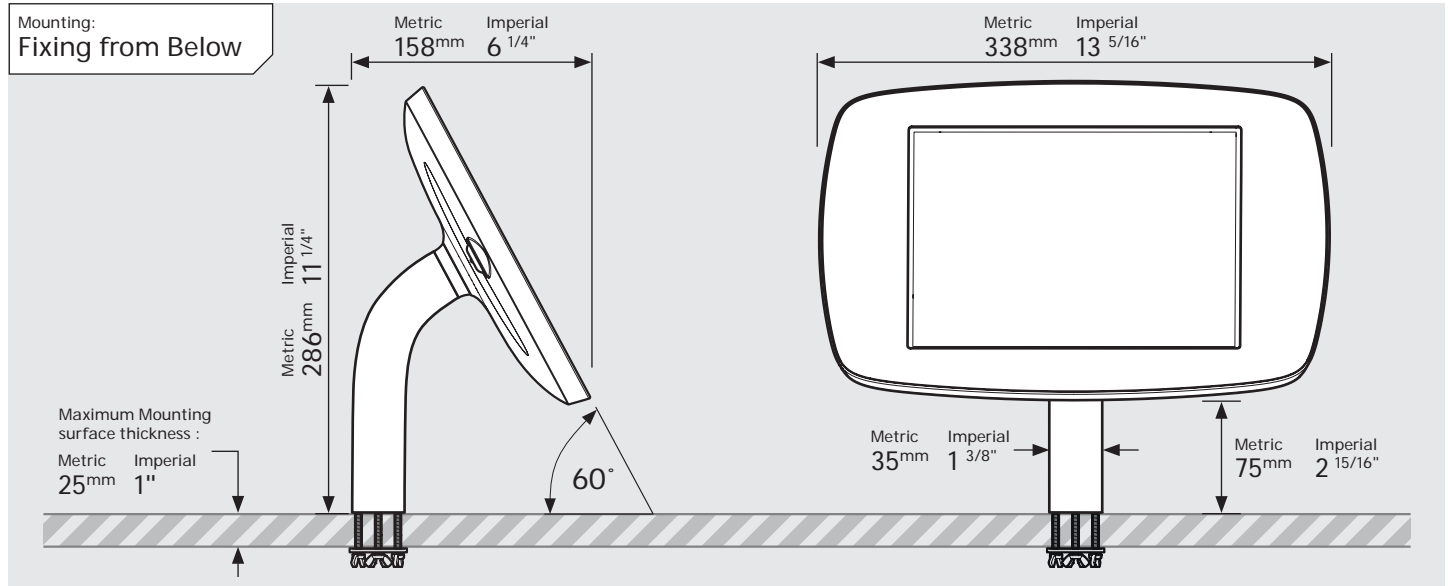

PRODUCT DATA SHEET - BOUNCEPAD STATIC60

bouncepad[®]

Case:	Arm:	Mounting:	Packaged weight:	Colour:
Midi	Static60	Fixing from Below	1.89kg	White Black
		Fixing from Above		

PRODUCT DATA SHEET - BOUNCEPAD STATIC60

bouncepad[®]

Case: Maxi Arm: Static60 Mounting: Fixing from Below
 Packaged weight: 2.12kg Colour: White
 Black
 Fixing from Above

PRODUCT DATA SHEET - BOUNCEPAD STATIC60

bouncepad[®]

Case: Mega Arm: Static60 Mounting: Fixing from Below Packaged weight: 2.51kg Colour: White
Black
Fixing from Above