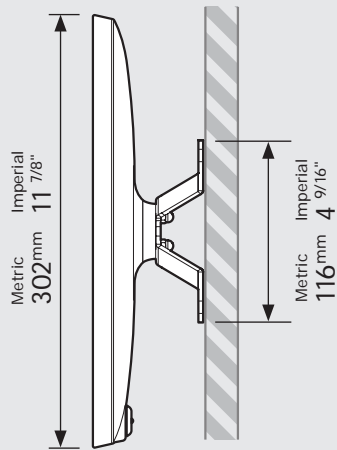

Parts in the Box

Fixings Kit

Tablet Set-up Kit

Case Lock
Brass, Stainless Steel

Faceplate
Powder coated
Stainless Steel

Case
PC/ABS Plastic

Vesa Mount
Powder coated Steel,
Aluminium

PRODUCT DATA SHEET - BOUNCEPAD VESA

bouncepad[®]

Case:	Arm:	Mounting:	Packaged weight:	Colour:
Midi	Vesa	Not Applicable	1.81kg	White Black

Parts in the Box

Fixings Kit

Tablet Set-up Kit

Case Lock
Brass, Stainless Steel

Faceplate
Powder coated
Stainless Steel