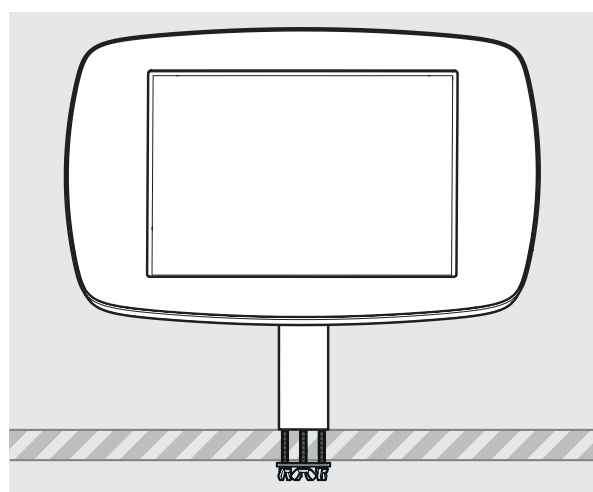

Mini Case supported devices:

- iPad Mini 1
- iPad Mini 2
- iPad Mini 3
- iPad Mini 4
- iPad Mini (2019)

Midi Case supported devices:

- iPad 6th Gen
- iPad 5th Gen
- iPad 4th Gen
- iPad 3rd Gen
- iPad Pro 9.7
- iPad Air 1
- iPad Air 2
- Samsung Tab S2 9.7
- Samsung Tab S3 9.7
- Samsung Tab A 9.7

- iPad Pro 12.9" 1st Gen
- iPad Pro 12.9" 2nd Gen
- iPad Pro 12.9" 3rd Gen
- Microsoft Surface Pro 4
- Microsoft Surface Pro 5

PRODUCT DATA SHEET - BOUNCEPAD STATIC60

bouncepad[®]

Case: Mini Arm: Static60 Mounting: Fixing from Below, Fixing from Above Packaged weight: 1.71kg Colour: White, Black