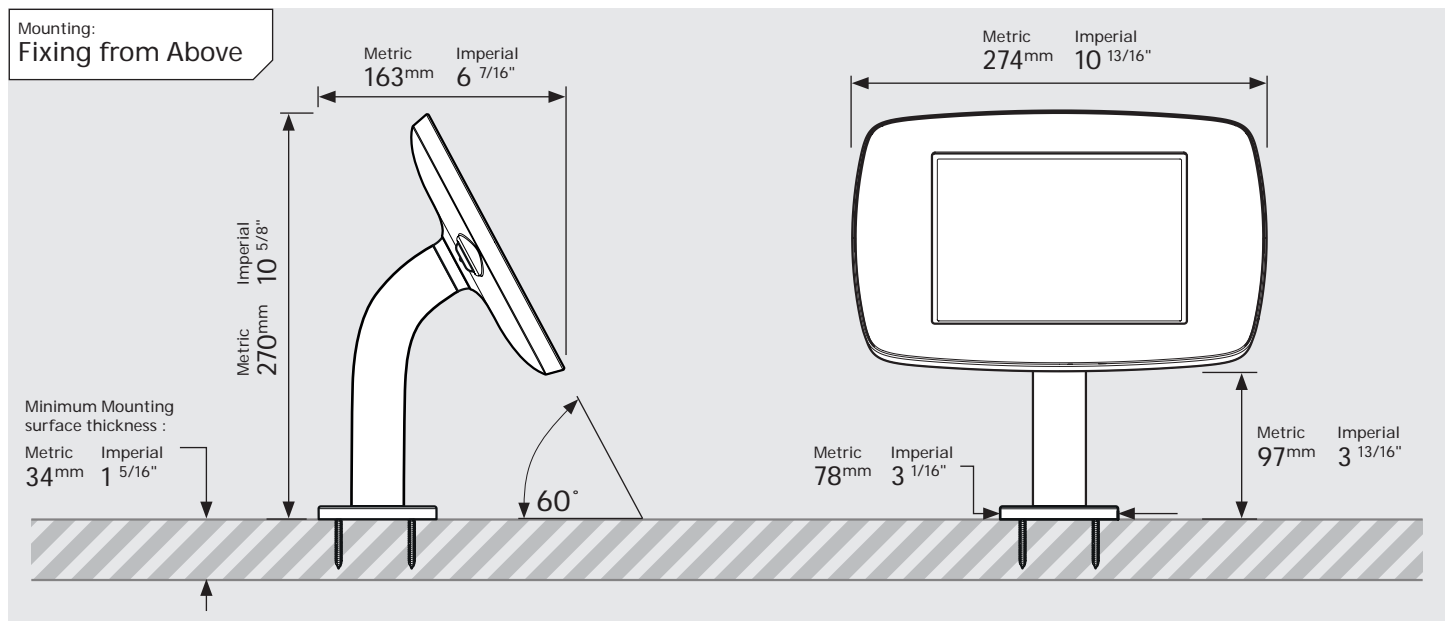

- iPad Pro 12.9" 1st Gen
- iPad Pro 12.9" 2nd Gen
- iPad Pro 12.9" 3rd Gen
- Microsoft Surface Pro 4
- Microsoft Surface Pro 5

PRODUCT DATA SHEET - BOUNCEPAD STATIC60

bouncepad[®]

Case: Mini Arm: Static60 Mounting: Fixing from Below, Fixing from Above Packaged weight: 1.71kg Colour: White, Black