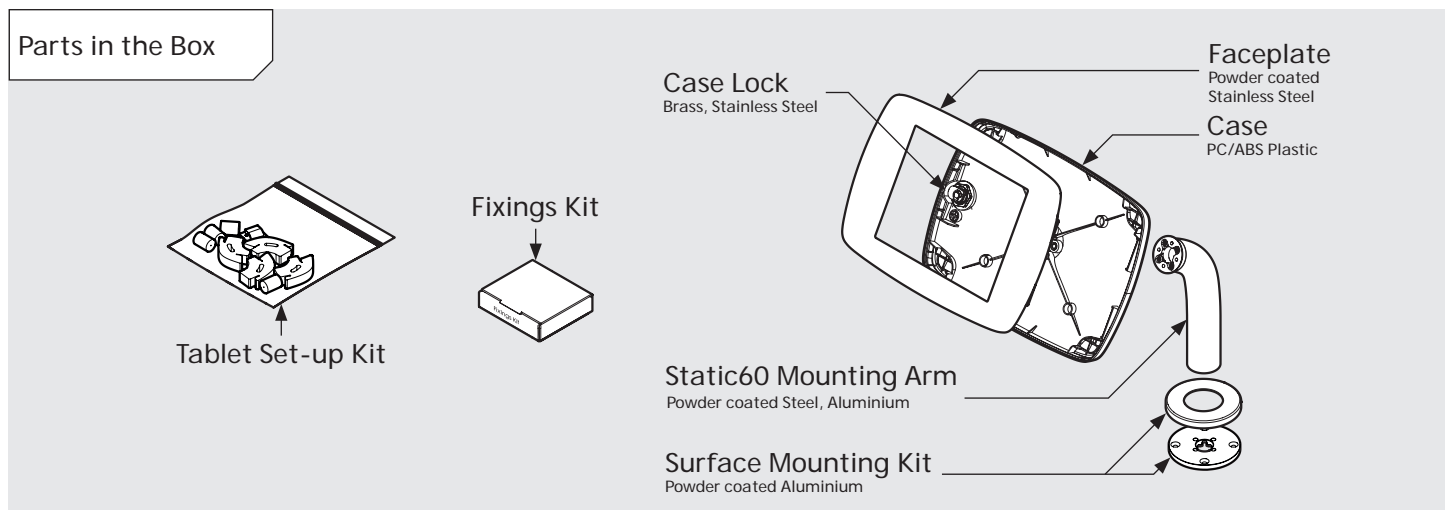

- iPad Pro 12.9" 1st Gen
- iPad Pro 12.9" 2nd Gen
- iPad Pro 12.9" 3rd Gen
- Microsoft Surface Pro 4
- Microsoft Surface Pro 5

PRODUCT DATA SHEET - BOUNCEPAD STATIC60

bouncepad[®]

Case: Mini Arm: Static60 Mounting: Fixing from Below, Fixing from Above Packaged weight: 1.71kg Colour: White, Black