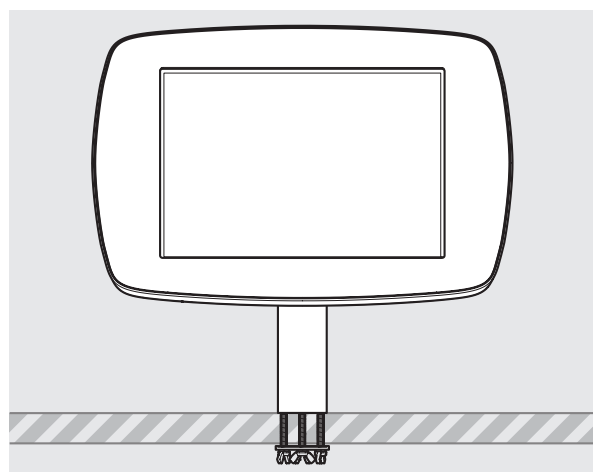

Mini Case supported devices:

- iPad Mini 1
- iPad Mini 2
- iPad Mini 3
- iPad Mini 4
- iPad Mini (2019)

Midi Case supported devices:

- iPad 6th Gen
- iPad 5th Gen
- iPad 4th Gen
- iPad 3rd Gen
- iPad Pro 9.7
- iPad Air 1
- iPad Air 2
- Samsung Tab S2 9.7
- Samsung Tab S3 9.7
- Samsung Tab A 9.7

Maxi Case supported devices:

- iPad Pro 10.5
- iPad Pro 11.0
- iPad Air (2019)
- Samsung Tab A6 10.1
- Samsung Tab A 10.1
- Samsung Tab A 10.5
- Samsung Tab 4 10.1
- Microsoft Surface Go

Mega Case supported devices:

- iPad Pro 12.9" 1st Gen
- iPad Pro 12.9" 2nd Gen
- iPad Pro 12.9" 3rd Gen
- Microsoft Surface Pro 4
- Microsoft Surface Pro 5

PRODUCT DATA SHEET - BOUNCEPAD STATIC60

bouncepad[®]

Case: Mini Arm: Static60 Mounting: Fixing from Below, Fixing from Above Packaged weight: 1.71kg Colour: White, Black