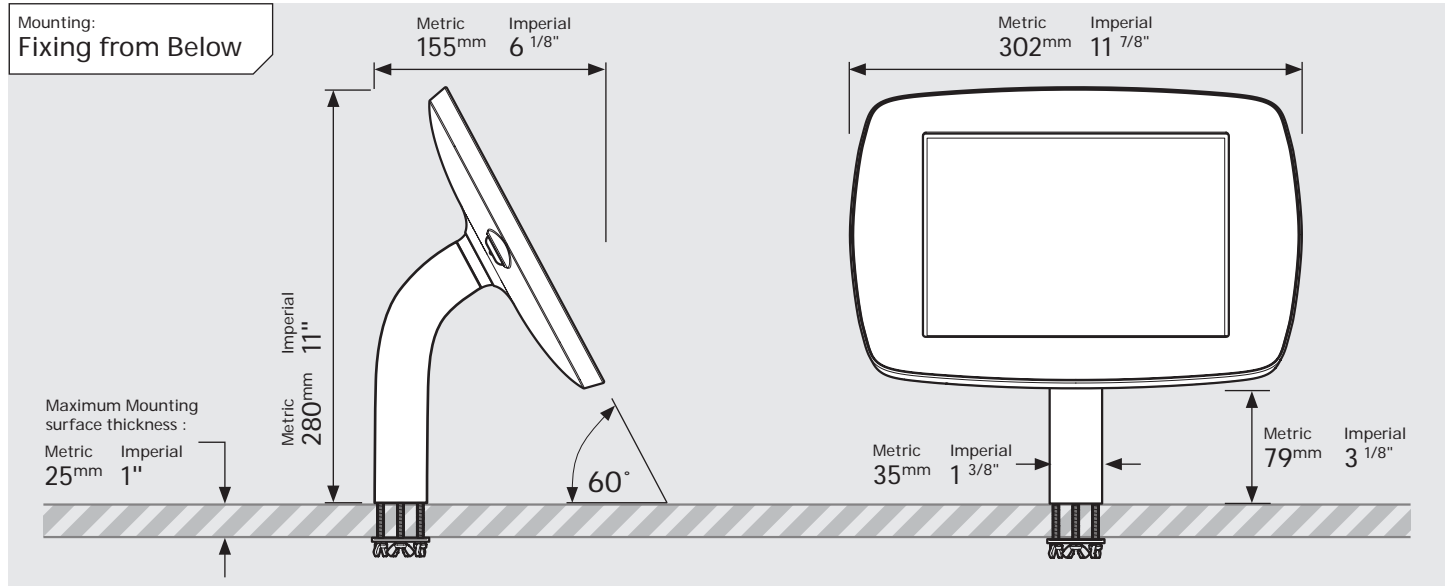

- iPad Pro 12.9" 1st Gen
- iPad Pro 12.9" 2nd Gen
- iPad Pro 12.9" 3rd Gen
- Microsoft Surface Pro 4
- Microsoft Surface Pro 5

PRODUCT DATA SHEET - BOUNCEPAD STATIC60

bouncepad[®]

Case: Mini Arm: Static60 Mounting: Fixing from Below, Fixing from Above Packaged weight: 1.71kg Colour: White, Black

PRODUCT DATA SHEET - BOUNCEPAD STATIC60

bouncepad[®]

Case: Midi Arm: Static60 Mounting: Fixing from Below
 Fixing from Above Packaged weight: 1.89kg Colour: White
 Black

PRODUCT DATA SHEET - BOUNCEPAD STATIC60