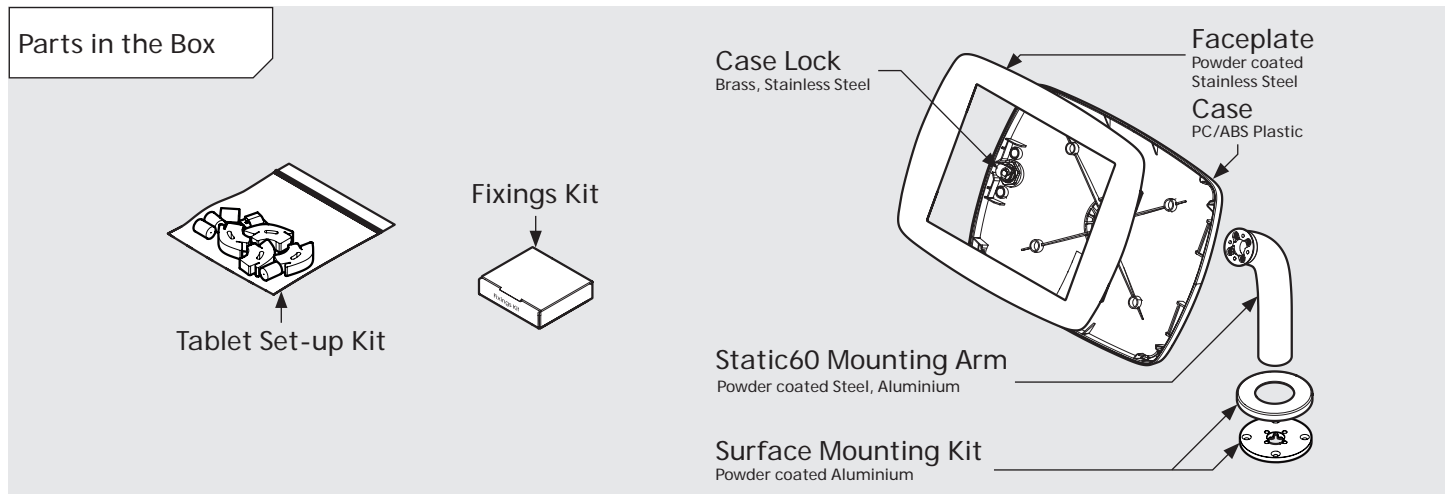

- iPad Pro 12.9" 1st Gen
- iPad Pro 12.9" 2nd Gen
- iPad Pro 12.9" 3rd Gen
- Microsoft Surface Pro 4
- Microsoft Surface Pro 5

PRODUCT DATA SHEET - BOUNCEPAD STATIC60

bouncepad[®]

Case: Mini Arm: Static60 Mounting: Fixing from Below, Fixing from Above Packaged weight: 1.71kg Colour: White, Black

PRODUCT DATA SHEET - BOUNCEPAD STATIC60

bouncepad[®]

Case: Midi Arm: Static60 Mounting: Fixing from Below
 Fixing from Above Packaged weight: 1.89kg Colour: White
 Black

PRODUCT DATA SHEET - BOUNCEPAD STATIC60