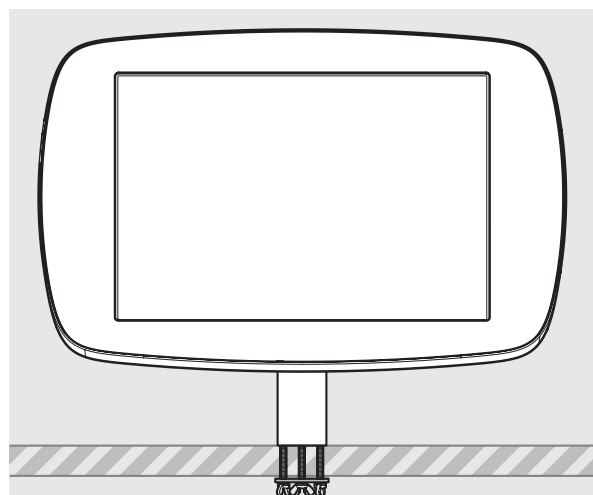

Mini Case supported devices:

- iPad Mini 1
- iPad Mini 2
- iPad Mini 3
- iPad Mini 4
- iPad Mini (2019)

Midi Case supported devices:

- iPad 6th Gen
- iPad 5th Gen
- iPad 4th Gen
- iPad 3rd Gen
- iPad Pro 9.7
- iPad Air 1
- iPad Air 2
- Samsung Tab S2 9.7
- Samsung Tab S3 9.7
- Samsung Tab A 9.7

Maxi Case supported devices:

- iPad Pro 10.5
- iPad Pro 11.0
- iPad Air (2019)
- Samsung Tab A6 10.1
- Samsung Tab A 10.1
- Samsung Tab A 10.5
- Samsung Tab 4 10.1
- Microsoft Surface Go

Mega Case supported devices:

- iPad Pro 12.9" 1st Gen
- iPad Pro 12.9" 2nd Gen
- iPad Pro 12.9" 3rd Gen
- Microsoft Surface Pro 4
- Microsoft Surface Pro 5

PRODUCT DATA SHEET - BOUNCEPAD STATIC60

bouncepad[®]

Case: Mini Arm: Static60 Mounting: Fixing from Below, Fixing from Above Packaged weight: 1.71kg Colour: White, Black