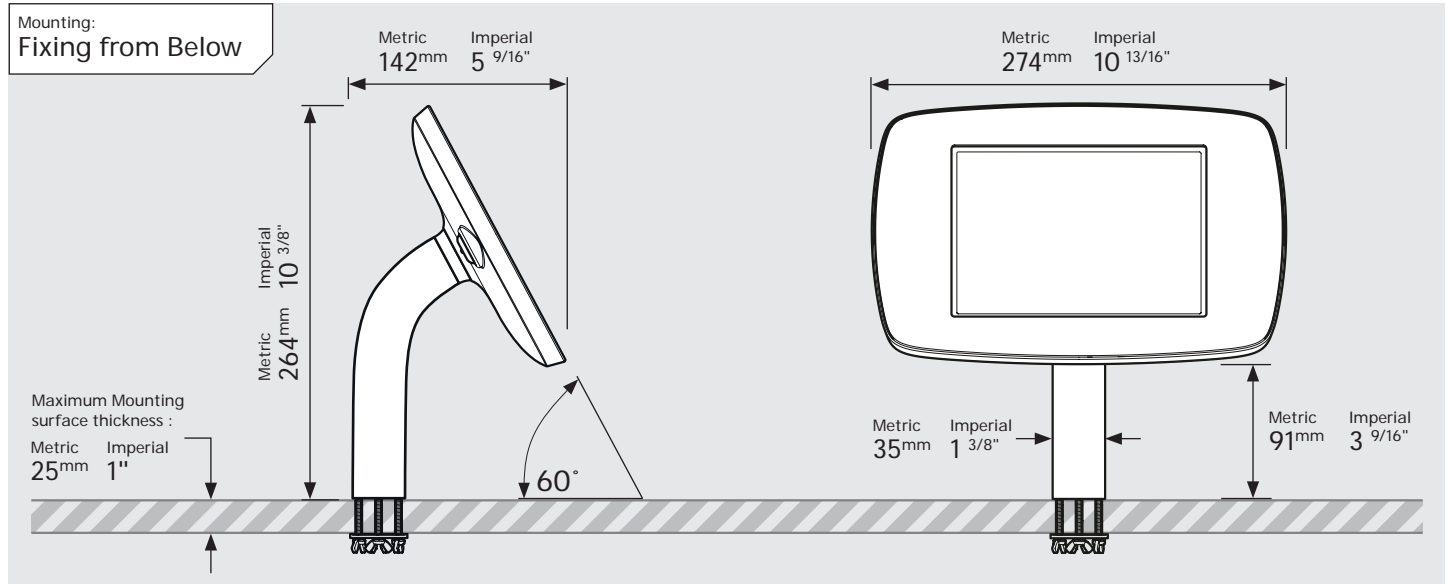

- iPad Pro 12.9" 1st Gen
- iPad Pro 12.9" 2nd Gen
- iPad Pro 12.9" 3rd Gen
- Microsoft Surface Pro 4
- Microsoft Surface Pro 5

PRODUCT DATA SHEET - BOUNCEPAD STATIC60

bouncepad[®]

Case: Mini Arm: Static60 Mounting: Fixing from Below, Fixing from Above Packaged weight: 1.71kg Colour: White, Black

PRODUCT DATA SHEET - BOUNCEPAD STATIC60

bouncepad[®]

Case: Midi Arm: Static60 Mounting: Fixing from Below
 Fixing from Above Packaged weight: 1.89kg Colour: White
 Black

PRODUCT DATA SHEET - BOUNCEPAD STATIC60