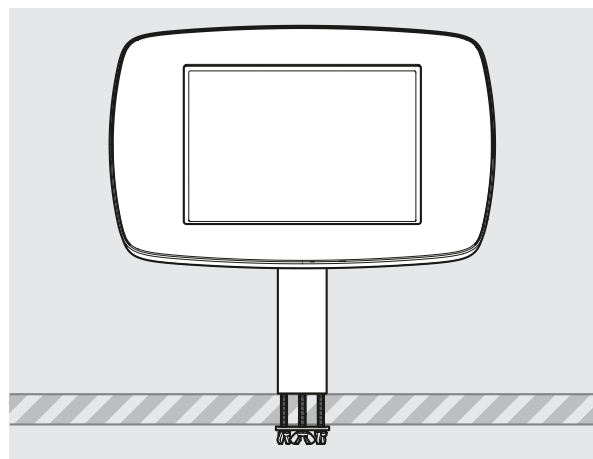

Mini Case supported devices:

- iPad Mini 1
- iPad Mini 2
- iPad Mini 3
- iPad Mini 4
- iPad Mini (2019)

Midi Case supported devices:

- iPad 6th Gen
- iPad 5th Gen
- iPad 4th Gen
- iPad 3rd Gen
- iPad Pro 9.7
- iPad Air 1
- iPad Air 2
- Samsung Tab S2 9.7
- Samsung Tab S3 9.7
- Samsung Tab A 9.7

- iPad Pro 12.9" 1st Gen
- iPad Pro 12.9" 2nd Gen
- iPad Pro 12.9" 3rd Gen
- Microsoft Surface Pro 4
- Microsoft Surface Pro 5

PRODUCT DATA SHEET - BOUNCEPAD STATIC60

bouncepad[®]

Case: Mini Arm: Static60 Mounting: Fixing from Below, Fixing from Above Packaged weight: 1.71kg Colour: White, Black