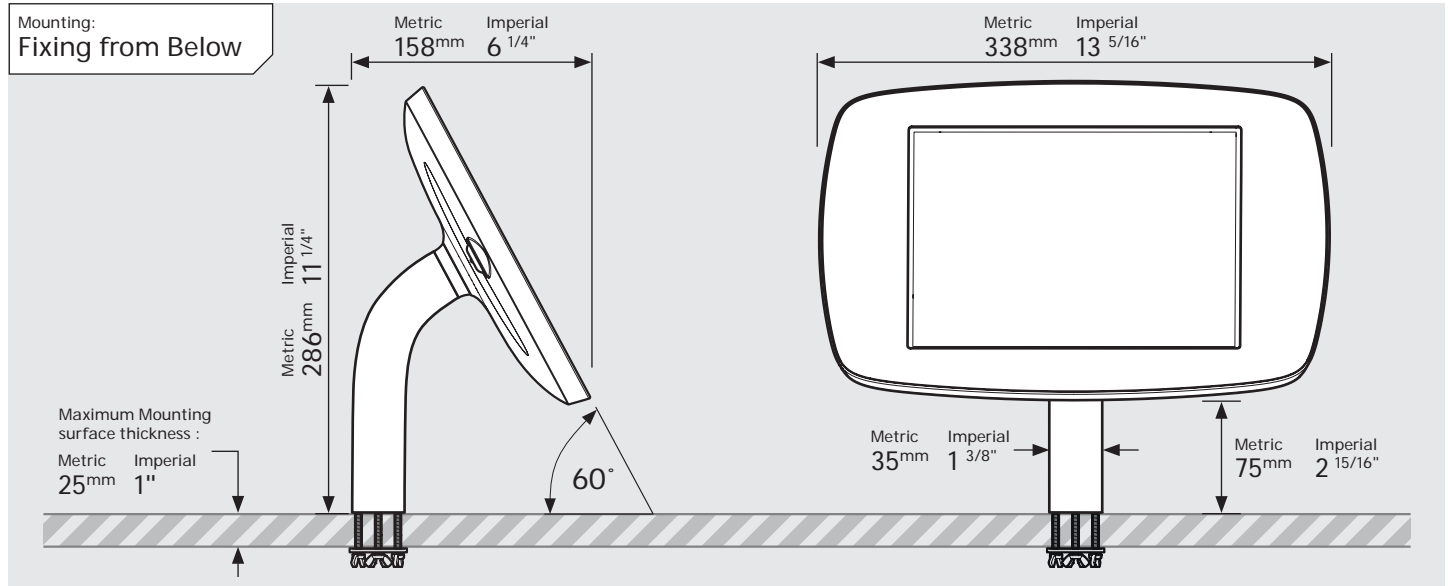

PRODUCT DATA SHEET - BOUNCEPAD STATIC60

bouncepad[®]

Case: Midi Arm: Static60 Mounting: Fixing from Below
 Fixing from Above Packaged weight: 1.89kg Colour: White
 Black

PRODUCT DATA SHEET - BOUNCEPAD STATIC60

bouncepad[®]

Case: Maxi Arm: Static60 Mounting: Fixing from Below Packaged weight: 2.12kg Colour: White Black
 Fixing from Above

PRODUCT DATA SHEET - BOUNCEPAD STATIC60

bouncepad[®]

Case: Mega Arm: Static60 Mounting: Fixing from Below Packaged weight: 2.51kg Colour: White
Black
Fixing from Above