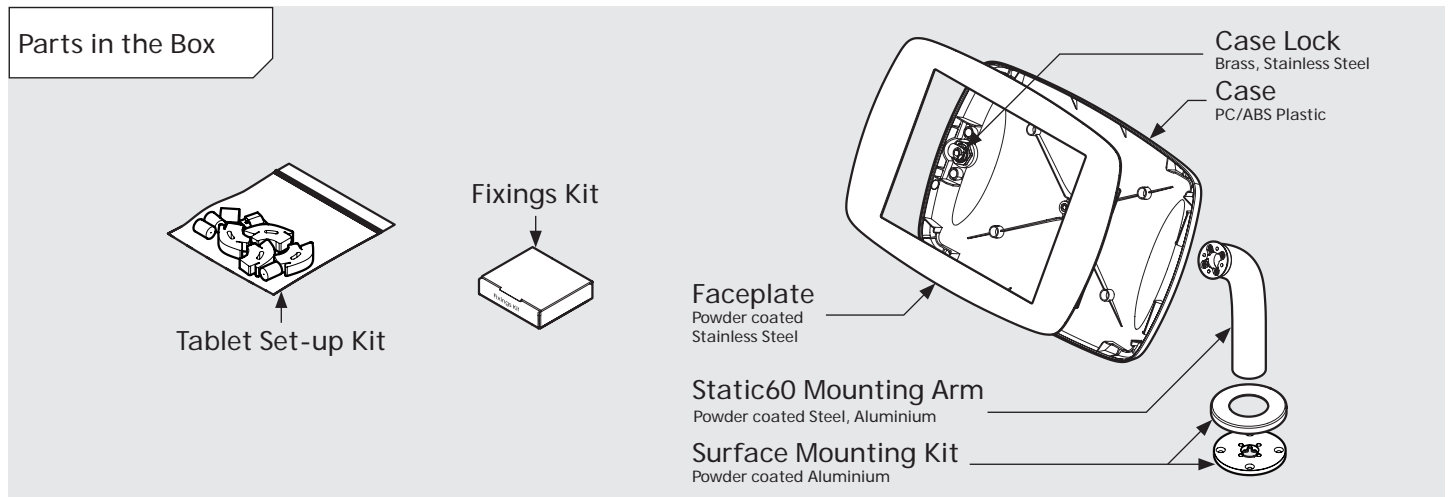

PRODUCT DATA SHEET - BOUNCEPAD STATIC60

bouncepad[®]

Case: Midi Arm: Static60 Mounting: Fixing from Below
 Fixing from Above Packaged weight: 1.89kg Colour: White
 Black

PRODUCT DATA SHEET - BOUNCEPAD STATIC60

bouncepad[®]

Case: Maxi Arm: Static60 Mounting: Fixing from Below Packaged weight: 2.12kg Colour: White Black
 Fixing from Above

PRODUCT DATA SHEET - BOUNCEPAD STATIC60

bouncepad[®]

Case: Mega Arm: Static60 Mounting: Fixing from Below Packaged weight: 2.51kg Colour: White
Black
Fixing from Above