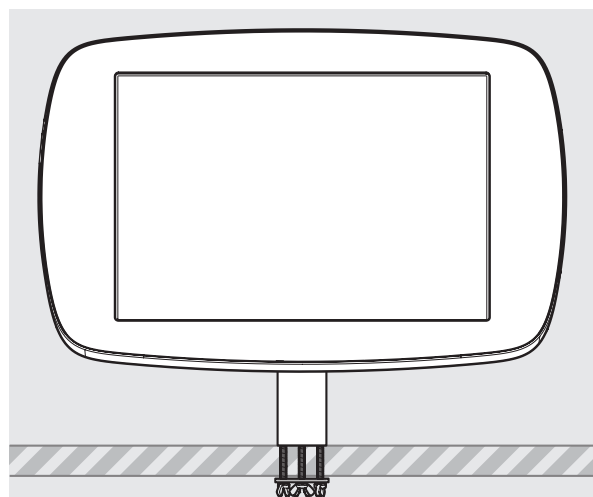

Mini Case supported devices:

- iPad Mini 1
- iPad Mini 2
- iPad Mini 3
- iPad Mini 4
- iPad Mini (2019)

Midi Case supported devices:

- iPad 6th Gen
- iPad 5th Gen
- iPad 4th Gen
- iPad 3rd Gen
- iPad Pro 9.7
- iPad Air 1
- iPad Air 2
- Samsung Tab S2 9.7
- Samsung Tab S3 9.7
- Samsung Tab A 9.7

Maxi Case supported devices:

- iPad Pro 10.5
- iPad Pro 11.0
- iPad Air (2019)
- Samsung Tab A6 10.1
- Samsung Tab A 10.1
- Samsung Tab A 10.5
- Samsung Tab 4 10.1
- Microsoft Surface Go

Mega Case supported devices:

- iPad Pro 12.9" 1st Gen
- iPad Pro 12.9" 2nd Gen
- iPad Pro 12.9" 3rd Gen
- Microsoft Surface Pro 4
- Microsoft Surface Pro 5

PRODUCT DATA SHEET - BOUNCEPAD STATIC60

bouncepad[®]

Case: Mini Arm: Static60 Mounting: Fixing from Below
 Fixing from Above Packaged weight: 1.71kg Colour: White
 Black