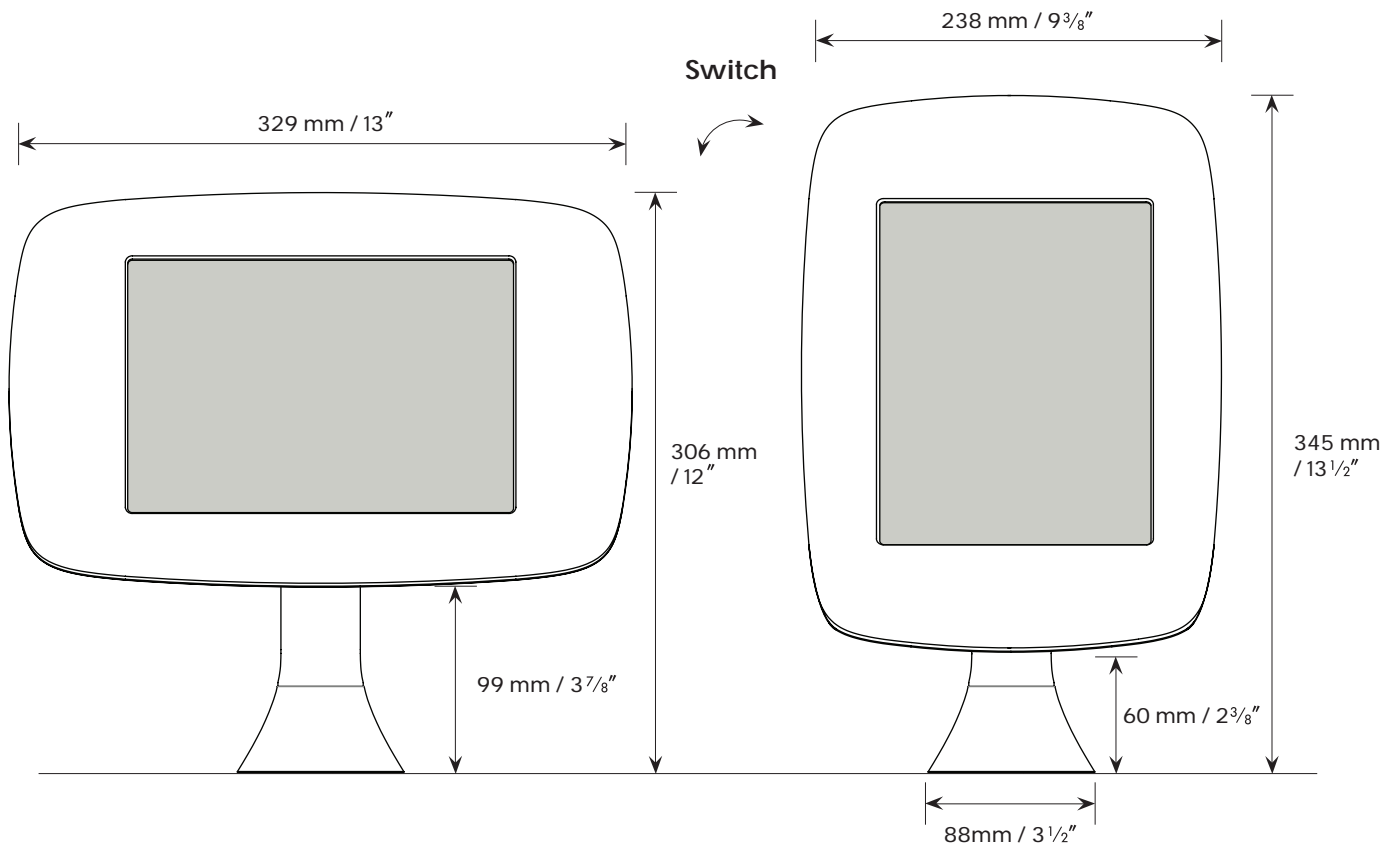

Data sheet : Bouncepad Sumo

The toughest Bouncepad in our range has been designed to stand its ground in busy restaurants, malls, children's play areas and airports – allowing you to use tablets in challenging environments without resorting to clunky, ruggedized kit.

Rotate - Landscape

Rotate - Portrait

Data sheet : Bouncepad Sumo

Mount from below surface
Not suitable for surfaces thicker than 23 mm / 15/16"

Mount from above surface
Suitable for all thicknesses.

Materials

Tablet case	PC/ABS
Faceplate	Stainless Steel (Powdercoated)
Mounting arm	Steel

Configuration Options

Colour	White
Feature access	Exposed home button & Exposed front camera / Covered home button & Covered front camera
Cable	Not provided