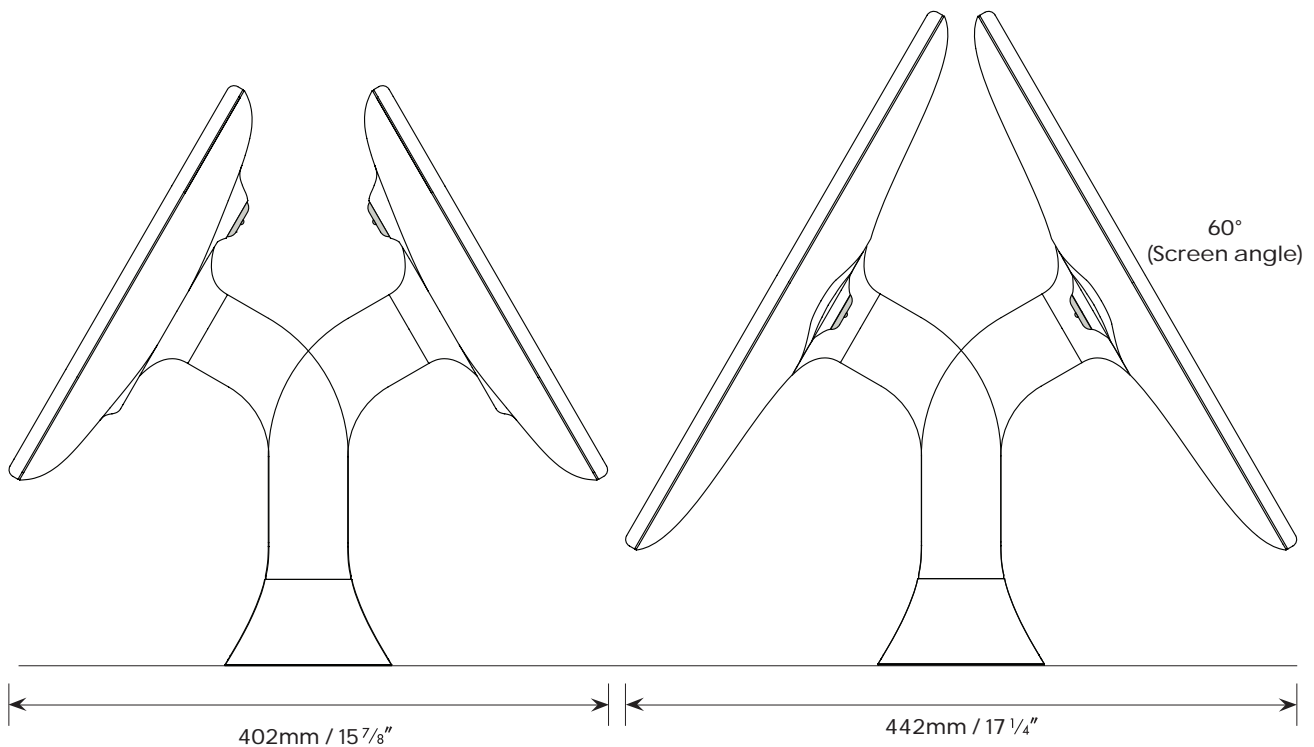

Data sheet : Bouncepad Sumo

The toughest Bouncepad in our range has been designed to stand its ground in busy restaurants, malls, children's play areas and airports – allowing you to use tablets in challenging environments without resorting to clunky, ruggedized kit.

Rotate - Landscape

Rotate - Portrait

Data sheet : Bouncepad Sumo

Mount from below surface
Not suitable for surfaces thicker than 23 mm / 15/16"

Mount from above surface
Suitable for all thicknesses.

Materials

Tablet case	PC/ABS
Faceplate	Stainless Steel (Powdercoated)
Mounting arm	Steel

Configuration Options

Colour	White
Feature access	Exposed home button & Exposed front camera / Covered home button & Covered front camera
Cable	Not provided