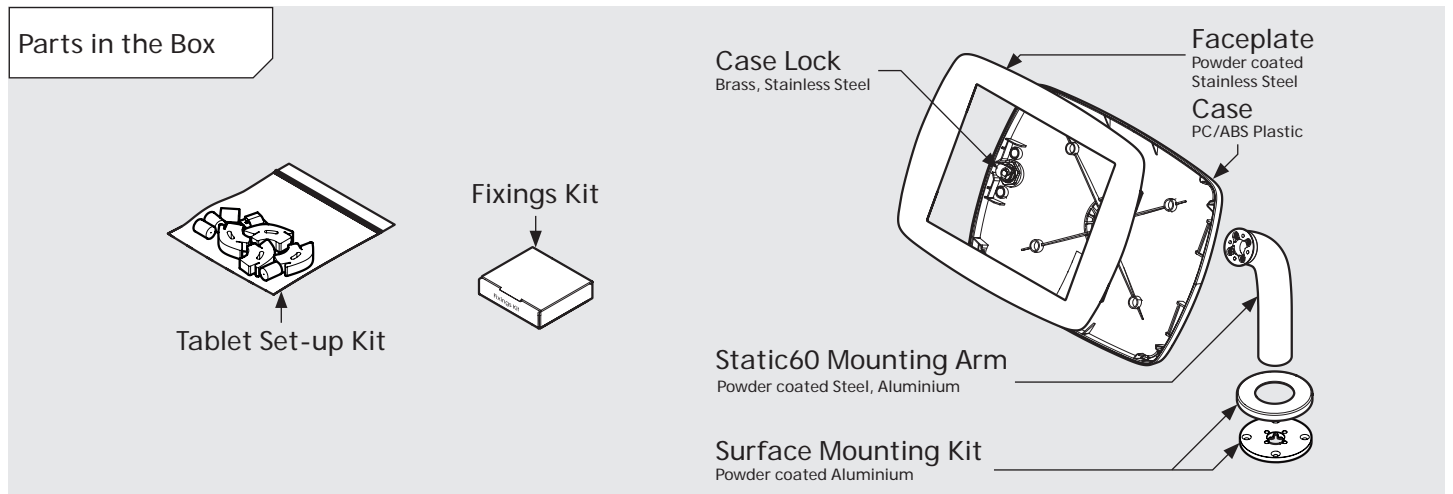

- iPad Pro 12.9" 1st Gen
- iPad Pro 12.9" 2nd Gen
- iPad Pro 12.9" 3rd Gen
- Microsoft Surface Pro 4
- Microsoft Surface Pro 5

PRODUCT DATA SHEET - BOUNCEPAD STATIC60

bouncepad[®]

Case: Mini Arm: Static60 Mounting: Fixing from Below
 Fixing from Above Packaged weight: 1.71kg Colour: White
 Black

PRODUCT DATA SHEET - BOUNCEPAD STATIC60

bouncepad[®]

Case: Midi Arm: Static60 Mounting: Fixing from Below
 Fixing from Above Packaged weight: 1.89kg Colour: White
 Black

PRODUCT DATA SHEET - BOUNCEPAD STATIC60