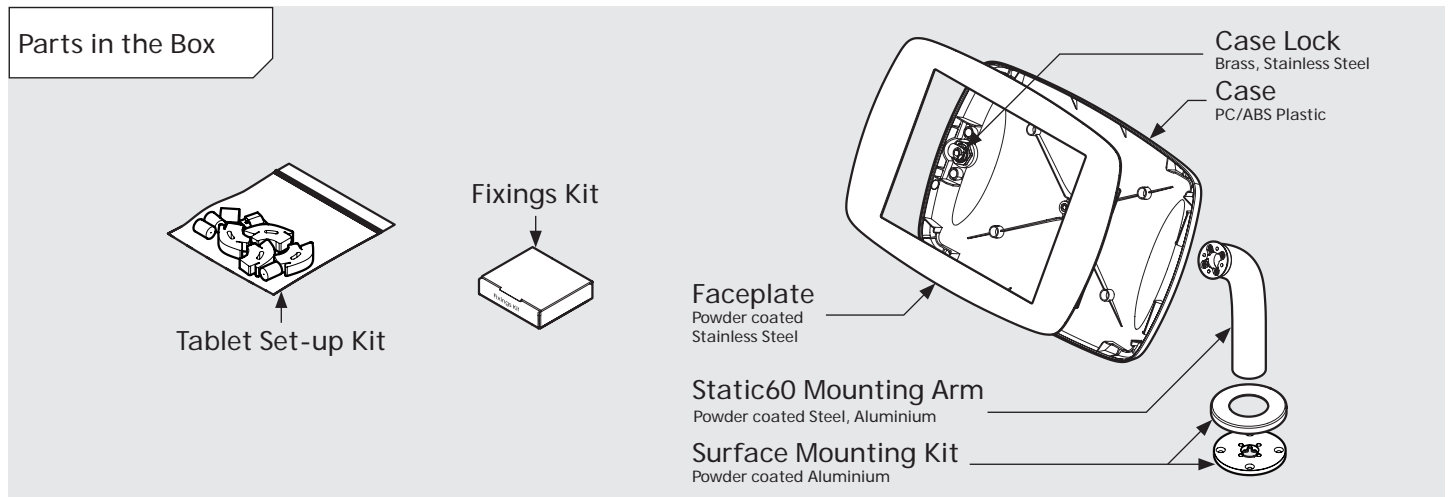

PRODUCT DATA SHEET - BOUNCEPAD STATIC60

bouncepad[®]

Case: Midi Arm: Static60 Mounting: Fixing from Below
 Fixing from Above Packaged weight: 1.89kg Colour: White
 Black

PRODUCT DATA SHEET - BOUNCEPAD STATIC60

bouncepad[®]

Case: Maxi Arm: Static60 Mounting: Fixing from Below
 Fixing from Above Packaged weight: 2.12kg Colour: White
 Black

PRODUCT DATA SHEET - BOUNCEPAD STATIC60

bouncepad[®]

Case: Mega Arm: Static60 Mounting: Fixing from Below Packaged weight: 2.51kg Colour: White Black