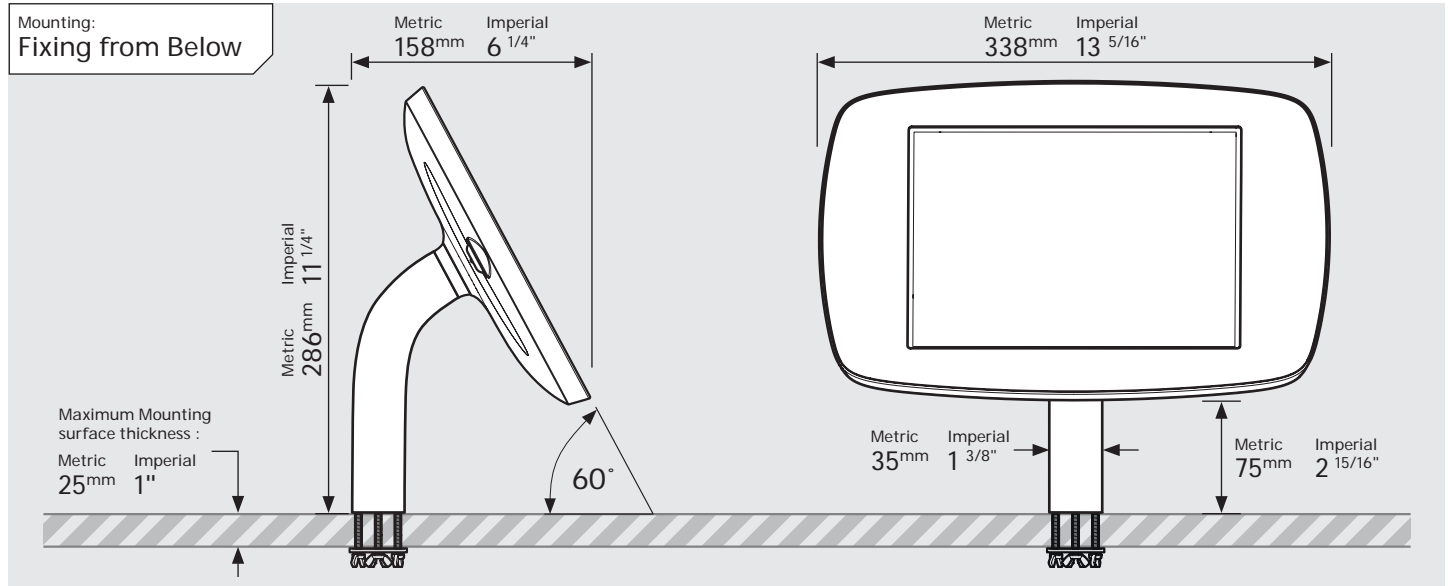

PRODUCT DATA SHEET - BOUNCEPAD STATIC60

bouncepad[®]

Case: Midi Arm: Static60 Mounting: Fixing from Below
 Fixing from Above Packaged weight: 1.89kg Colour: White
 Black

PRODUCT DATA SHEET - BOUNCEPAD STATIC60

bouncepad[®]

Case: Maxi Arm: Static60 Mounting: Fixing from Below
 Fixing from Above Packaged weight: 2.12kg Colour: White
 Black

PRODUCT DATA SHEET - BOUNCEPAD STATIC60

bouncepad[®]

Case: Mega Arm: Static60 Mounting: Fixing from Below Packaged weight: 2.51kg Colour: White Black

Fixing from Above