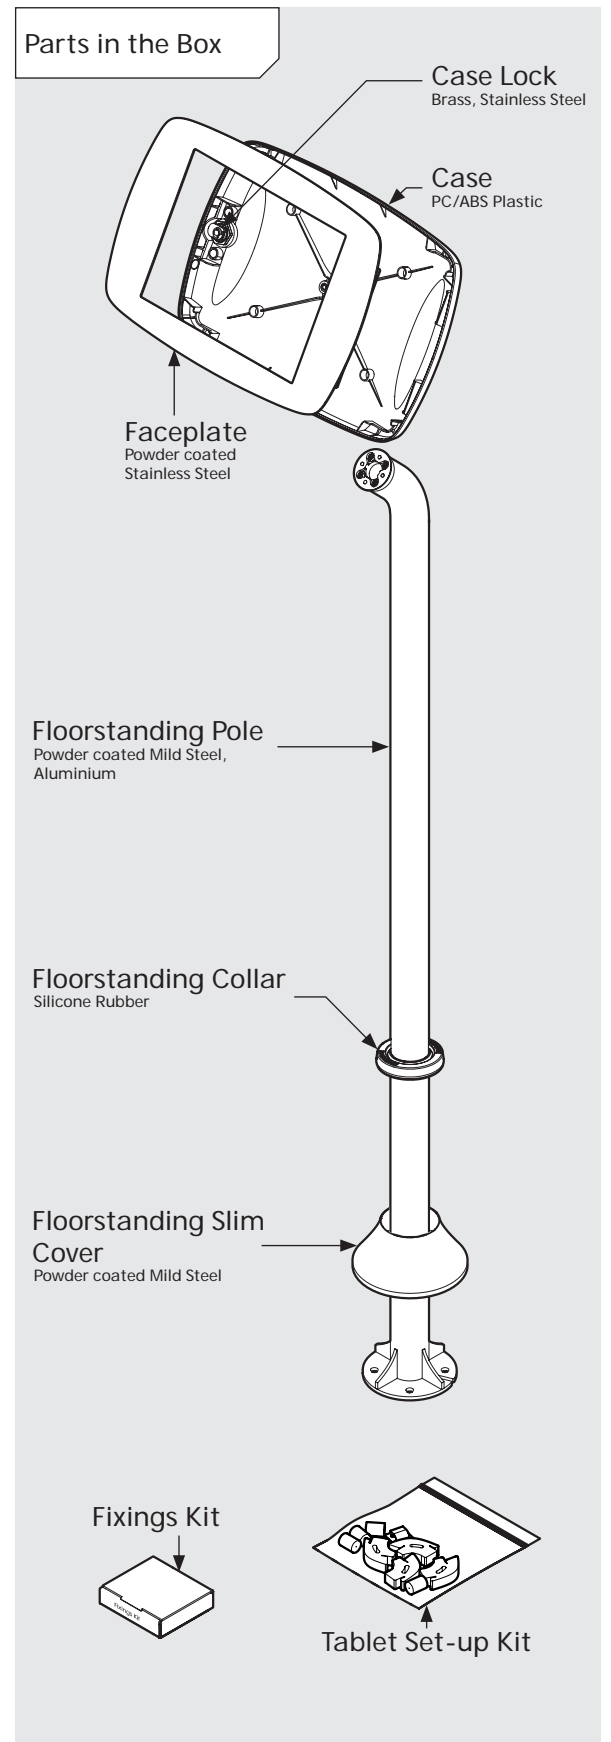

* Cable is not included for the Surface Pro 4 or Surface Pro 5 Tablets.

PRODUCT DATA SHEET - BOUNCEPAD FLOORSTANDING SLIM

bouncepad[®]

Case:	Arm:	Mounting:	Packaged weight:	Colour:
Mini	Floorstanding Slim	Fixing from Above	6.91kg	White Black

Parts in the Box

PRODUCT DATA SHEET - BOUNCEPAD FLOORSTANDING SLIM

bouncepad[®]

Case:	Arm:	Mounting:	Packaged weight:	Colour:
Midi	Floorstanding Slim	Fixing from Above	7.09kg	White Black

PRODUCT DATA SHEET - BOUNCEPAD FLOORSTANDING SLIM

bouncepad[®]

Case:	Arm:	Mounting:	Packaged weight:	Colour:
Maxi	Floorstanding Slim	Fixing from Above	7.32kg	White Black

PRODUCT DATA SHEET - BOUNCEPAD FLOORSTANDING SLIM

bouncepad[®]

Case:	Arm:	Mounting:	Packaged weight:	Colour:
Mega	Floorstanding Slim	Fixing from Above	7.71kg	White Black