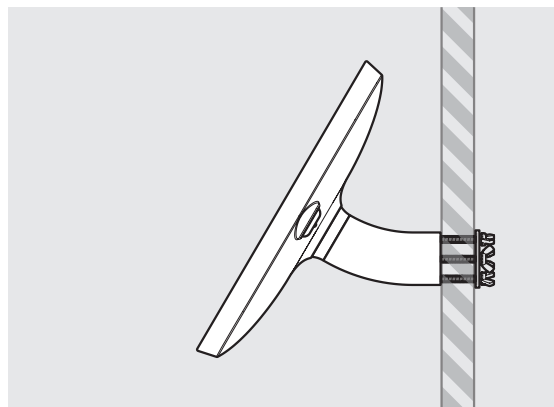

- iPad Pro 12.9" 1st Gen
- iPad Pro 12.9" 2nd Gen
- iPad Pro 12.9" 3rd Gen
- Microsoft Surface Pro 4
- Microsoft Surface Pro 5

PRODUCT DATA SHEET - BOUNCEPAD WALLMOUNT

bouncepad[®]

Case: Mini Arm: Wallmount Mounting: Fixing from Below
 Fixing from Above Packaged weight: 1.66kg Colour: White
 Black