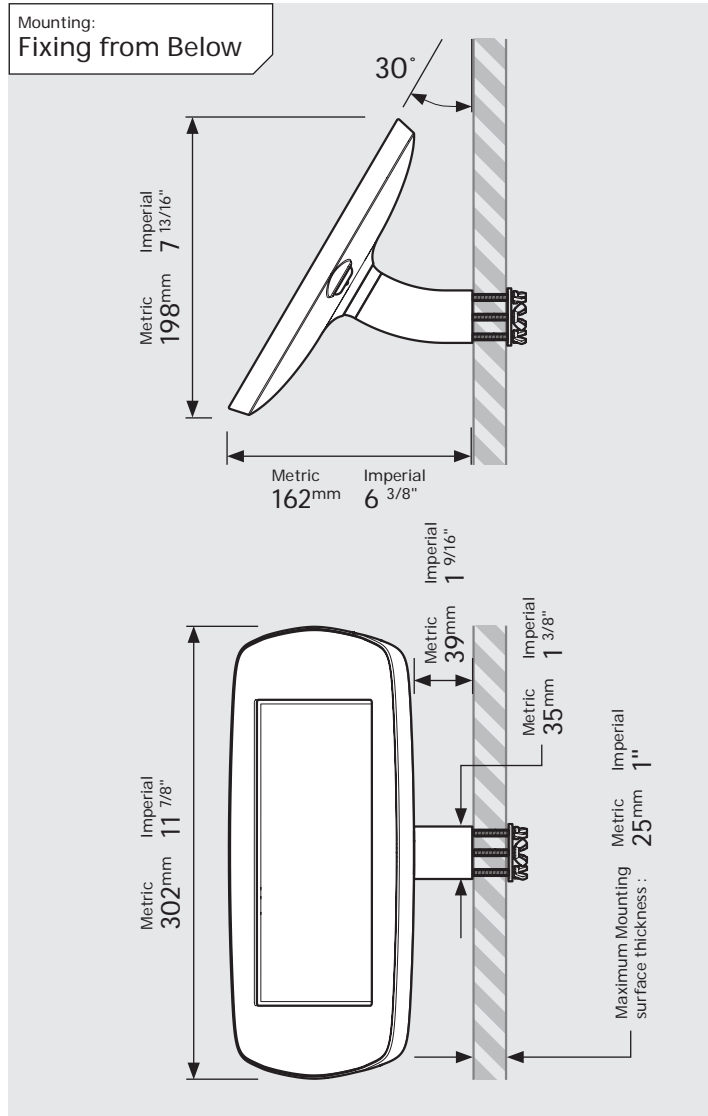

- iPad Pro 12.9" 1st Gen
- iPad Pro 12.9" 2nd Gen
- iPad Pro 12.9" 3rd Gen
- Microsoft Surface Pro 4
- Microsoft Surface Pro 5

PRODUCT DATA SHEET - BOUNCEPAD WALLMOUNT

bouncepad[®]

Case: Mini Arm: Wallmount Mounting: Fixing from Below
 Fixing from Above Packaged weight: 1.66kg Colour: White
 Black

PRODUCT DATA SHEET - BOUNCEPAD WALLMOUNT

bouncepad®

Case: Midi Arm: Wallmount Mounting: Fixing from Below
 Fixing from Above Packaged weight: 1.84kg Colour: White
 Black

PRODUCT DATA SHEET - BOUNCEPAD WALLMOUNT

Case:	Arm:	Mounting:	Packaged weight:	Colour:
Maxi	Wallmount	Fixing from Below	2.07kg	White Black
		Fixing from Above		

PRODUCT DATA SHEET - BOUNCEPAD WALLMOUNT

bouncepad[®]

Case: Mega Arm: Wallmount Mounting: Fixing from Below
 Fixing from Above Packaged weight: 2.46kg Colour: White
 Black