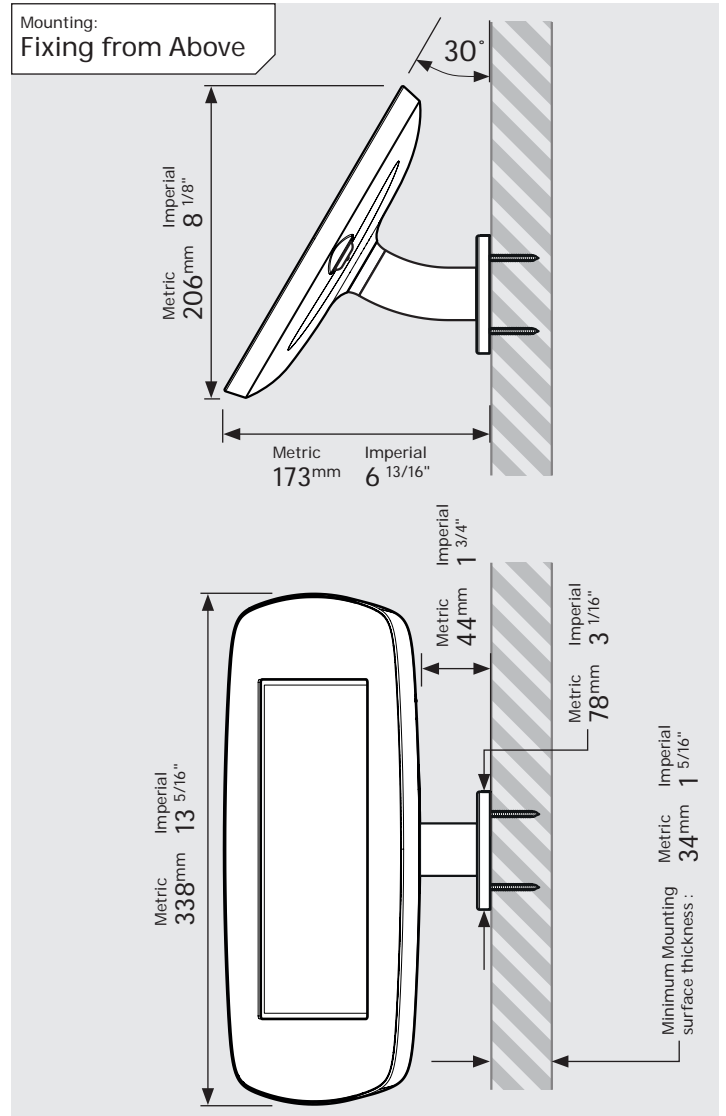

- iPad Pro 12.9" 1st Gen
- iPad Pro 12.9" 2nd Gen
- iPad Pro 12.9" 3rd Gen
- Microsoft Surface Pro 4
- Microsoft Surface Pro 5

PRODUCT DATA SHEET - BOUNCEPAD WALLMOUNT

bouncepad[®]

Case: Mini Arm: Wallmount Mounting: Fixing from Below
 Fixing from Above Packaged weight: 1.66kg Colour: White
 Black

PRODUCT DATA SHEET - BOUNCEPAD WALLMOUNT

bouncepad®

Case: Midi Arm: Wallmount Mounting: Fixing from Below
 Fixing from Above Packaged weight: 1.84kg Colour: White
 Black

PRODUCT DATA SHEET - BOUNCEPAD WALLMOUNT

Case:	Arm:	Mounting:	Packaged weight:	Colour:
Maxi	Wallmount	Fixing from Below	2.07kg	White Black
		Fixing from Above		

PRODUCT DATA SHEET - BOUNCEPAD WALLMOUNT

bouncepad[®]

Case: Mega Arm: Wallmount Mounting: Fixing from Below
 Fixing from Above Packaged weight: 2.46kg Colour: White
 Black