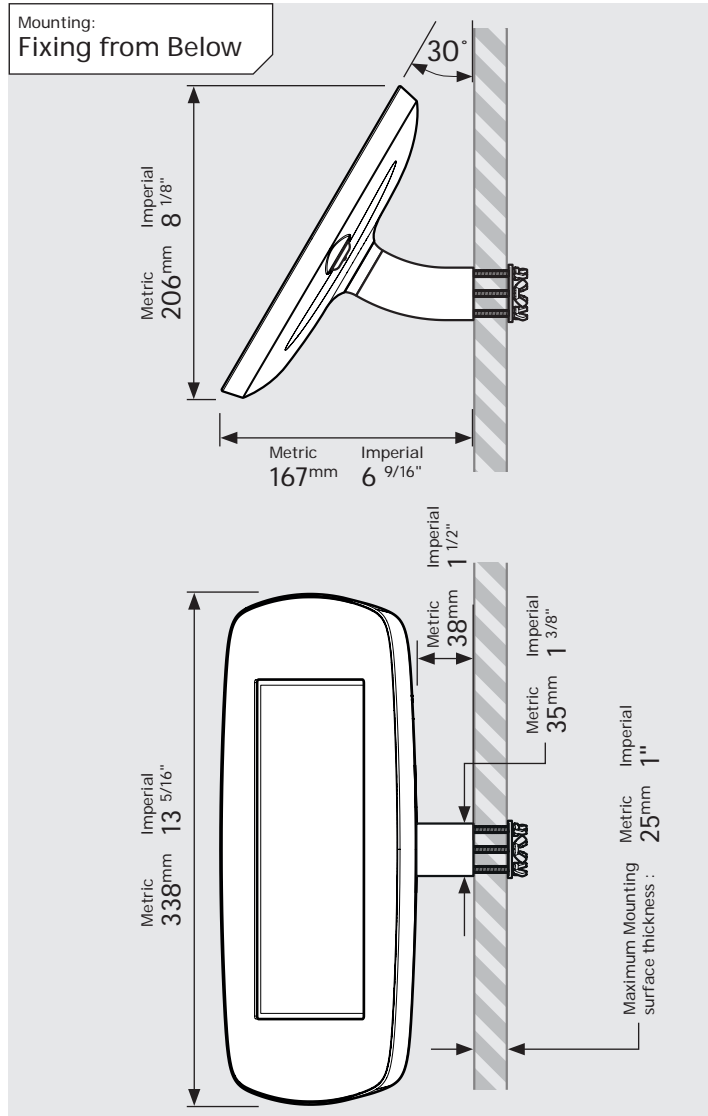

- iPad Pro 12.9" 1st Gen
- iPad Pro 12.9" 2nd Gen
- iPad Pro 12.9" 3rd Gen
- Microsoft Surface Pro 4
- Microsoft Surface Pro 5

PRODUCT DATA SHEET - BOUNCEPAD WALLMOUNT

bouncepad[®]

Case: Mini Arm: Wallmount Mounting: Fixing from Below
 Fixing from Above Packaged weight: 1.66kg Colour: White
 Black

PRODUCT DATA SHEET - BOUNCEPAD WALLMOUNT

bouncepad®

Case: Midi Arm: Wallmount Mounting: Fixing from Below
 Fixing from Above Packaged weight: 1.84kg Colour: White
 Black

PRODUCT DATA SHEET - BOUNCEPAD WALLMOUNT

Case:	Arm:	Mounting:	Packaged weight:	Colour:
Maxi	Wallmount	Fixing from Below	2.07kg	White Black
		Fixing from Above		

PRODUCT DATA SHEET - BOUNCEPAD WALLMOUNT

bouncepad[®]

Case: Mega Arm: Wallmount Mounting: Fixing from Below
 Fixing from Above Packaged weight: 2.46kg Colour: White
 Black