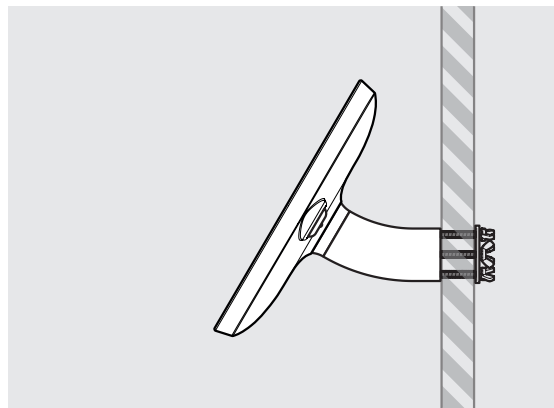

- iPad Pro 12.9" 1st Gen
- iPad Pro 12.9" 2nd Gen
- iPad Pro 12.9" 3rd Gen
- Microsoft Surface Pro 4
- Microsoft Surface Pro 5

PRODUCT DATA SHEET - BOUNCEPAD WALLMOUNT

bouncepad[®]

Case: Mini Arm: Wallmount Mounting: Fixing from Below
 Fixing from Above Packaged weight: 1.66kg Colour: White
 Black