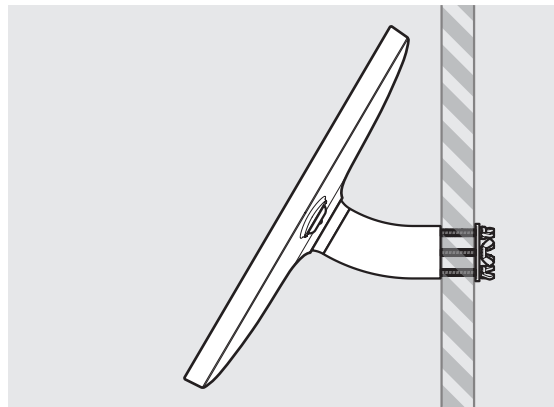

- iPad Pro 12.9" 1st Gen
- iPad Pro 12.9" 2nd Gen
- iPad Pro 12.9" 3rd Gen
- Microsoft Surface Pro 4
- Microsoft Surface Pro 5

PRODUCT DATA SHEET - BOUNCEPAD WALLMOUNT

bouncepad[®]

Case: Mini Arm: Wallmount Mounting: Fixing from Below
 Fixing from Above Packaged weight: 1.66kg Colour: White
 Black