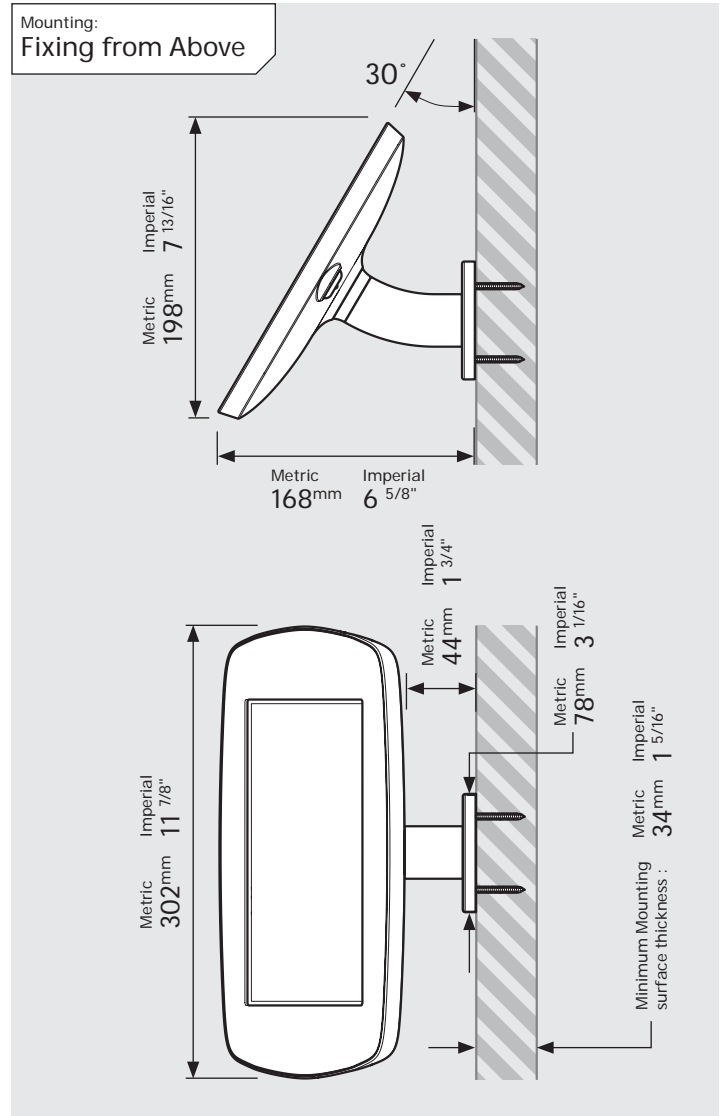

- iPad Pro 12.9" 1st Gen
- iPad Pro 12.9" 2nd Gen
- iPad Pro 12.9" 3rd Gen
- Microsoft Surface Pro 4
- Microsoft Surface Pro 5

PRODUCT DATA SHEET - BOUNCEPAD WALLMOUNT

bouncepad[®]

Case: Mini Arm: Wallmount Mounting: Fixing from Below
 Fixing from Above Packaged weight: 1.66kg Colour: White
 Black

PRODUCT DATA SHEET - BOUNCEPAD WALLMOUNT

bouncepad®

Case: Midi Arm: Wallmount Mounting: Fixing from Below
 Fixing from Above Packaged weight: 1.84kg Colour: White
 Black

PRODUCT DATA SHEET - BOUNCEPAD WALLMOUNT

Case:	Arm:	Mounting:	Packaged weight:	Colour:
Maxi	Wallmount	Fixing from Below	2.07kg	White Black
		Fixing from Above		

PRODUCT DATA SHEET - BOUNCEPAD WALLMOUNT

bouncepad[®]

Case: Mega Arm: Wallmount Mounting: Fixing from Below
 Fixing from Above Packaged weight: 2.46kg Colour: White
 Black