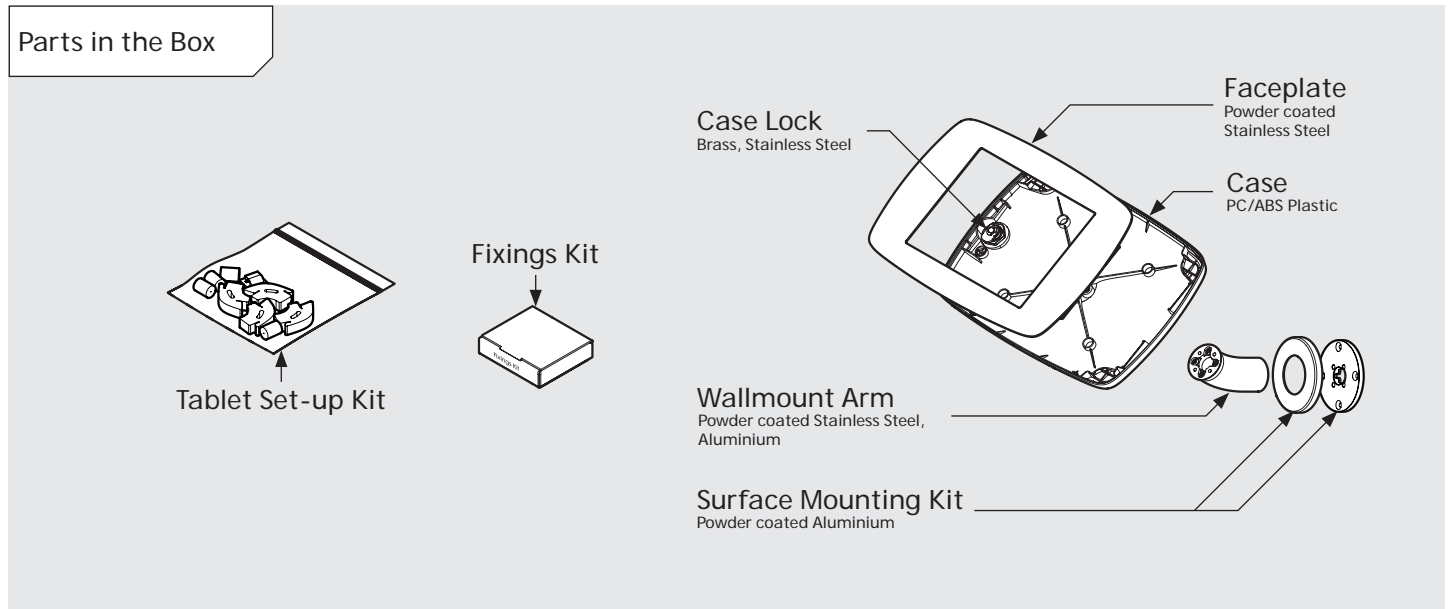

- iPad Pro 12.9" 1st Gen
- iPad Pro 12.9" 2nd Gen
- iPad Pro 12.9" 3rd Gen
- Microsoft Surface Pro 4
- Microsoft Surface Pro 5

PRODUCT DATA SHEET - BOUNCEPAD WALLMOUNT

bouncepad[®]

Case: Mini Arm: Wallmount Mounting: Fixing from Below
 Fixing from Above Packaged weight: 1.66kg Colour: White
 Black