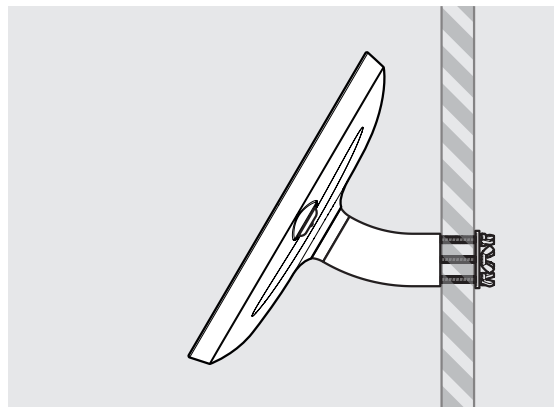

- iPad Pro 12.9" 1st Gen
- iPad Pro 12.9" 2nd Gen
- iPad Pro 12.9" 3rd Gen
- Microsoft Surface Pro 4
- Microsoft Surface Pro 5

PRODUCT DATA SHEET - BOUNCEPAD WALLMOUNT

bouncepad[®]

Case: Mini Arm: Wallmount Mounting: Fixing from Below
 Fixing from Above Packaged weight: 1.66kg Colour: White
 Black