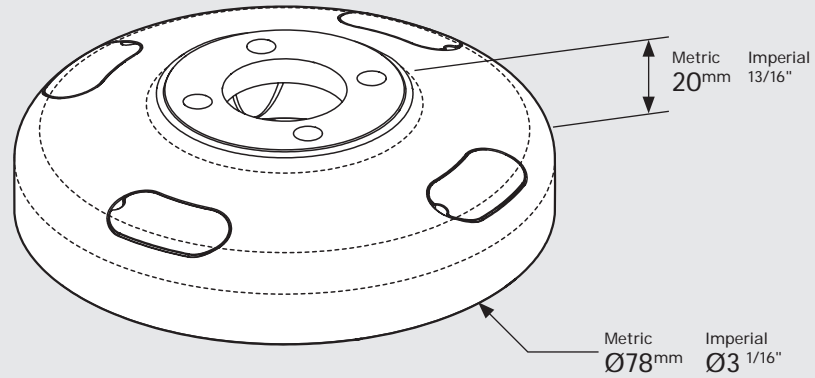

## Dimensions

# PRODUCT DATA SHEET - BOUNCEPAD SWIVEL DESK

**bouncepad**<sup>®</sup>

Case: Mega    Arm: Desk    Mounting: Freestanding Base    Packaged weight: 4.3kg    Colour: White/Black

# PRODUCT DATA SHEET - COMPACT ROTATE

**bouncepad®**

Compatible Mounting Arms:

Desk  
Static60

Mounting:

Fixing from  
**below**

Fixing from  
**Above**

Colour:

## Compact Rotate Dimensions