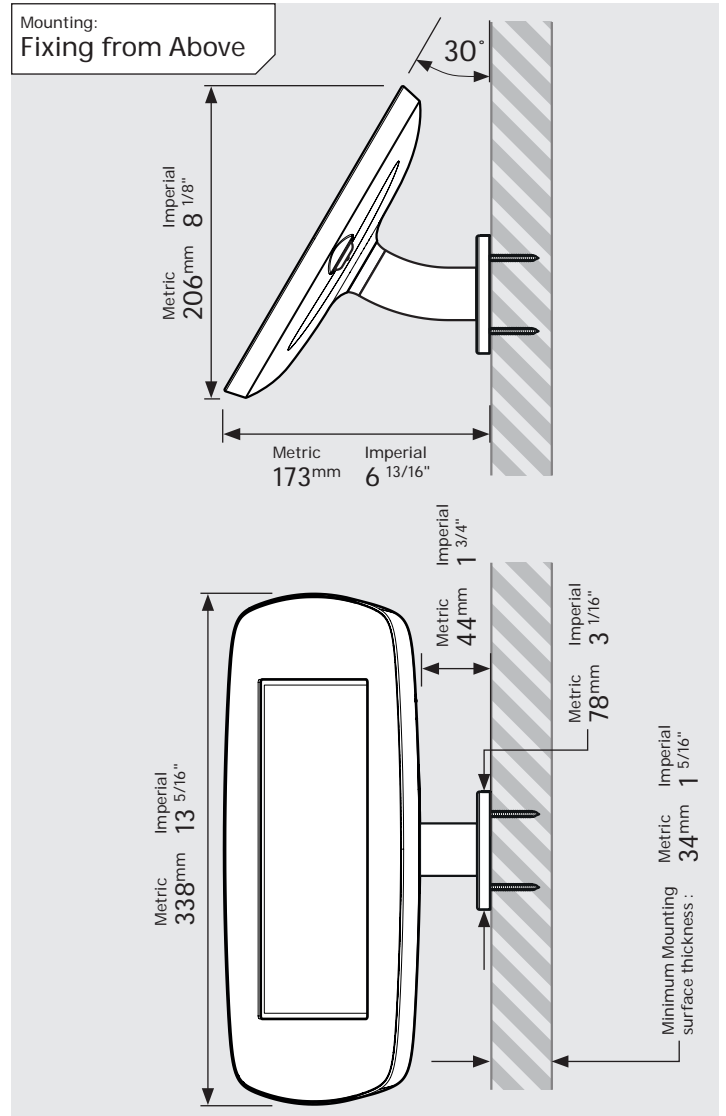

# PRODUCT DATA SHEET - BOUNCEPAD WALLMOUNT

<b>Case:</b>	<b>Arm:</b>	<b>Mounting:</b>	<b>Packaged weight:</b>	<b>Colour:</b>
Mini	Wallmount	Fixing from <b>Below</b>	1.66kg	White Black
		Fixing from <b>Above</b>		

# PRODUCT DATA SHEET - BOUNCEPAD WALLMOUNT

**bouncepad®**

Case: Midi    Arm: Wallmount    Mounting: Fixing from Below  
 Fixing from Above    Packaged weight: 1.84kg    Colour: White  
 Black

# PRODUCT DATA SHEET - BOUNCEPAD WALLMOUNT

<b>Case:</b>	<b>Arm:</b>	<b>Mounting:</b>	<b>Packaged weight:</b>	<b>Colour:</b>
Maxi	Wallmount	Fixing from <b>Below</b>	2.07kg	White Black
		Fixing from <b>Above</b>		