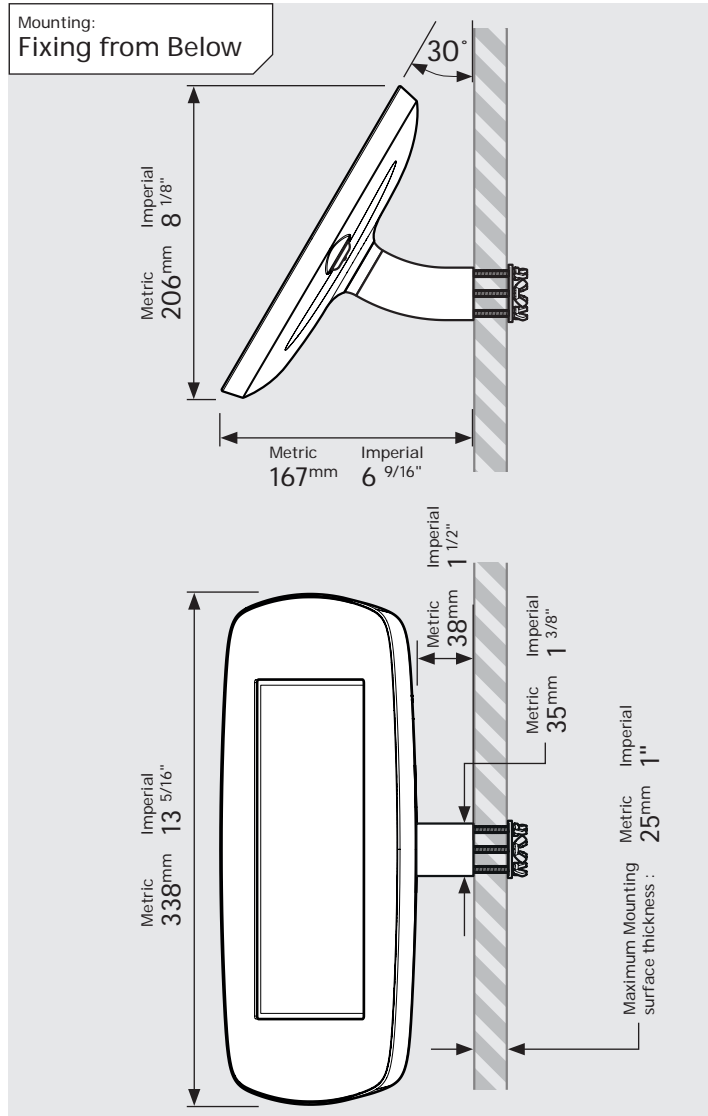

# PRODUCT DATA SHEET - BOUNCEPAD WALLMOUNT

<b>Case:</b>	<b>Arm:</b>	<b>Mounting:</b>	<b>Packaged weight:</b>	<b>Colour:</b>
Mini	Wallmount	Fixing from <b>Below</b>	1.66kg	White Black
		Fixing from <b>Above</b>		

# PRODUCT DATA SHEET - BOUNCEPAD WALLMOUNT

**bouncepad®**

Case: Midi    Arm: Wallmount    Mounting: Fixing from Below  
 Fixing from Above    Packaged weight: 1.84kg    Colour: White  
 Black

# PRODUCT DATA SHEET - BOUNCEPAD WALLMOUNT

<b>Case:</b>	<b>Arm:</b>	<b>Mounting:</b>	<b>Packaged weight:</b>	<b>Colour:</b>
Maxi	Wallmount	Fixing from <b>Below</b>	2.07kg	White Black
		Fixing from <b>Above</b>		