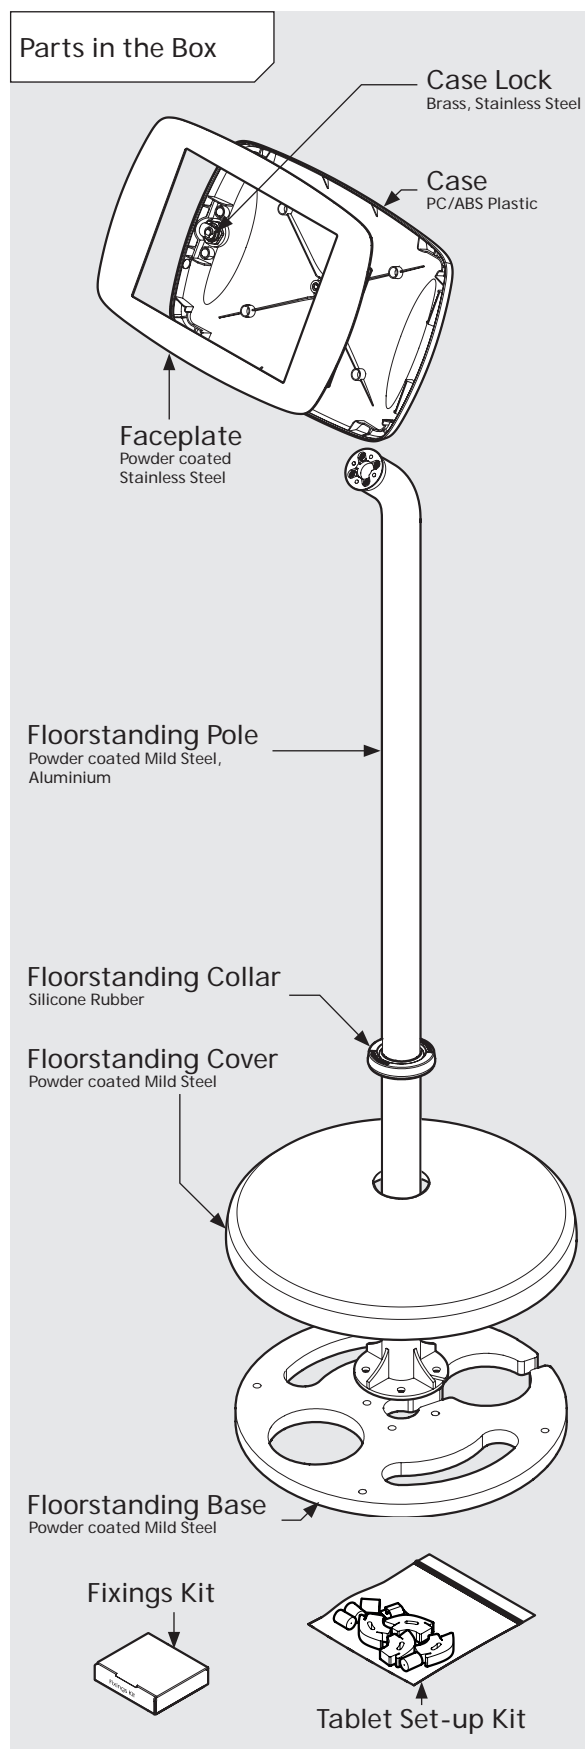

* Cable is not included for the Surface Pro 4 or Surface Pro 5 Tablets.

PRODUCT DATA SHEET - BOUNCEPAD FLOORSTANDING

bouncepad[®]

Case:	Arm:	Mounting:	Packaged weight:	Colour:
Mini	Floorstanding	Not Applicable	13.82kg	White Black

Parts in the Box

PRODUCT DATA SHEET - BOUNCEPAD FLOORSTANDING

bouncepad[®]

Case:	Arm:	Mounting:	Packaged weight:	Colour:
Midi	Floorstanding	Not Applicable	14.0kg	White Black

PRODUCT DATA SHEET - BOUNCEPAD FLOORSTANDING

bouncepad[®]

Case:	Arm:	Mounting:	Packaged weight:	Colour:
Maxi	Floorstanding	Not Applicable	14.23kg	White Black

PRODUCT DATA SHEET - BOUNCEPAD FLOORSTANDING

bouncepad[®]

Case:	Arm:	Mounting:	Packaged weight:	Colour:
Mega	Floorstanding	Not Applicable	14.62kg	White Black