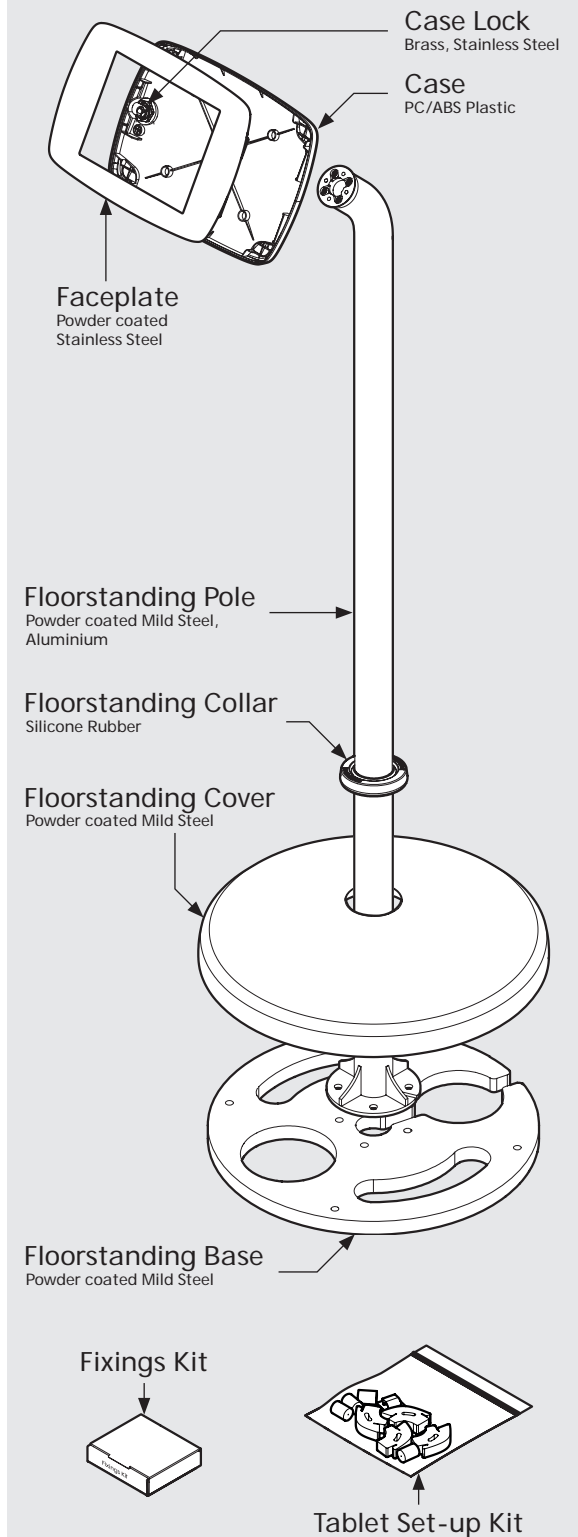

*Cable is not included for the Microsoft Surface Go.
Cable is not included for the Samsung Tab A 10.1 (2019).

Mega Case supported devices:

- iPad Pro 12.9" 1st Gen
- iPad Pro 12.9" 2nd Gen
- iPad Pro 12.9" 3rd Gen
- Microsoft Surface Pro 4
- Microsoft Surface Pro 5

* Cable is not included for the Surface Pro 4 or Surface Pro 5 Tablets.

PRODUCT DATA SHEET - BOUNCEPAD FLOORSTANDING

bouncepad[®]

Case:	Arm:	Mounting:	Packaged weight:	Colour:
Mini	Floorstanding	Not Applicable	13.82kg	White Black

Parts in the Box

PRODUCT DATA SHEET - BOUNCEPAD FLOORSTANDING

bouncepad[®]

Case:	Arm:	Mounting:	Packaged weight:	Colour:
Midi	Floorstanding	Not Applicable	14.0kg	White Black

PRODUCT DATA SHEET - BOUNCEPAD FLOORSTANDING

bouncepad[®]

Case:	Arm:	Mounting:	Packaged weight:	Colour:
Maxi	Floorstanding	Not Applicable	14.23kg	White Black

PRODUCT DATA SHEET - BOUNCEPAD FLOORSTANDING

bouncepad[®]

Case:	Arm:	Mounting:	Packaged weight:	Colour:
Mega	Floorstanding	Not Applicable	14.62kg	White Black