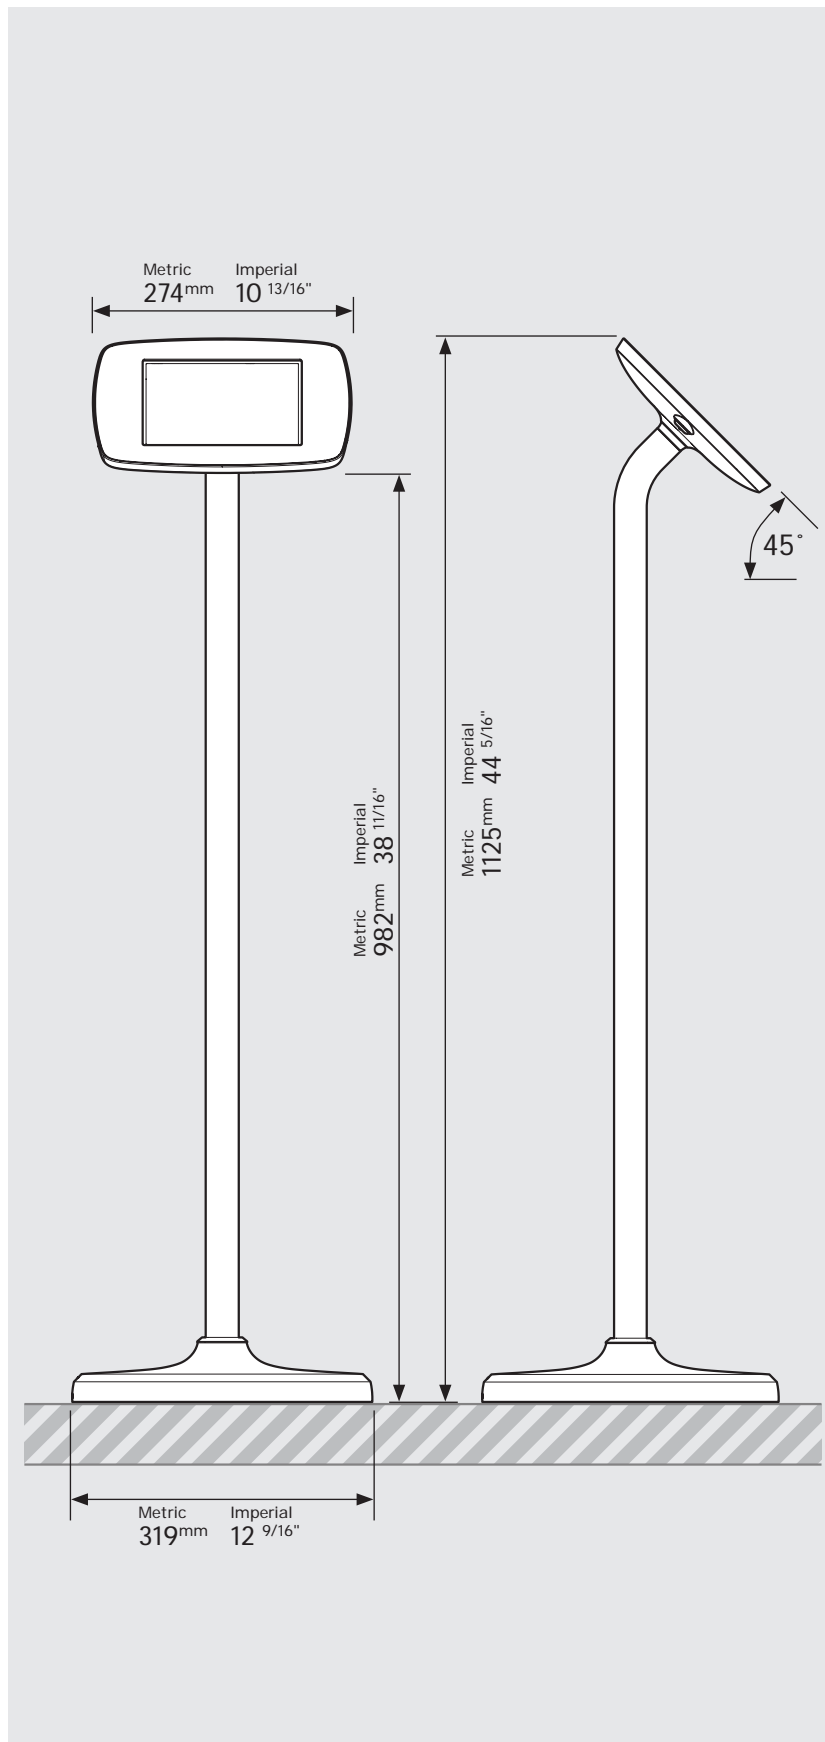

*Cable is not included for the Microsoft Surface Go.
Cable is not included for the Samsung Tab A 10.1 (2019).

Mega Case supported devices:

- iPad Pro 12.9" 1st Gen
- iPad Pro 12.9" 2nd Gen
- iPad Pro 12.9" 3rd Gen
- Microsoft Surface Pro 4
- Microsoft Surface Pro 5

* Cable is not included for the Surface Pro 4 or Surface Pro 5 Tablets.

PRODUCT DATA SHEET - BOUNCEPAD FLOORSTANDING

bouncepad[®]

Case:	Arm:	Mounting:	Packaged weight:	Colour:
Mini	Floorstanding	Not Applicable	13.82kg	White Black

Parts in the Box

PRODUCT DATA SHEET - BOUNCEPAD FLOORSTANDING

bouncepad[®]

Case:	Arm:	Mounting:	Packaged weight:	Colour:
Midi	Floorstanding	Not Applicable	14.0kg	White Black

PRODUCT DATA SHEET - BOUNCEPAD FLOORSTANDING