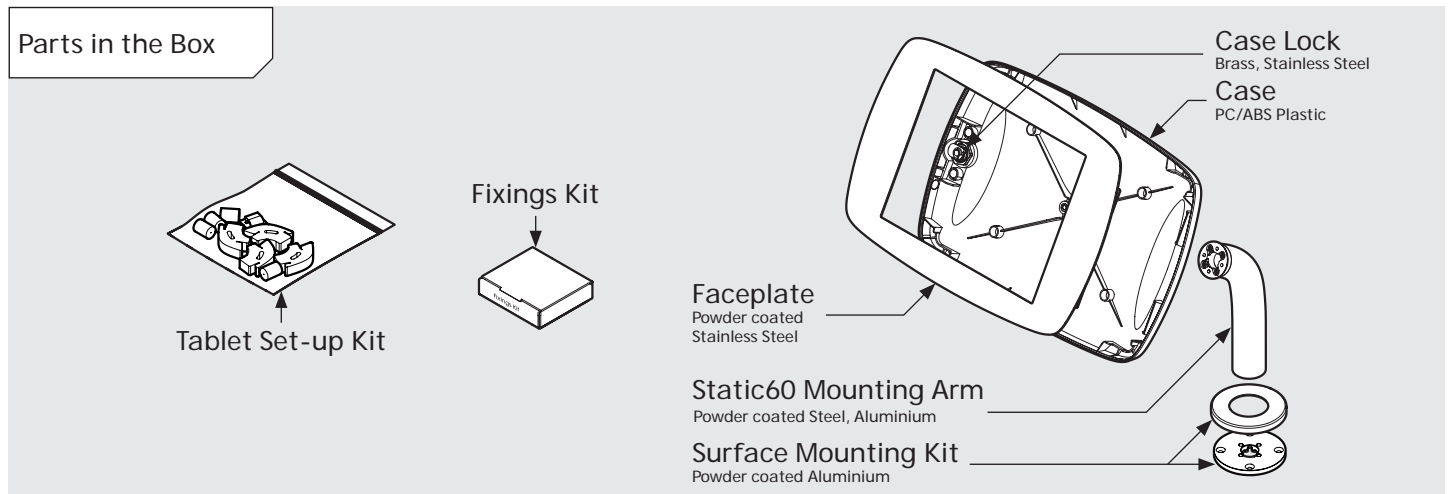

# PRODUCT DATA SHEET - BOUNCEPAD STATIC60

**bouncepad**<sup>®</sup>

Case: Mini    Arm: Static60    Mounting: Fixing from Below  
 Fixing from Above    Packaged weight: 1.71kg    Colour: White  
 Black

# PRODUCT DATA SHEET - BOUNCEPAD STATIC60

**bouncepad**<sup>®</sup>

Case: Midi    Arm: Static60    Mounting: Fixing from Below  
 Fixing from Above    Packaged weight: 1.89kg    Colour: White  
 Black

# PRODUCT DATA SHEET - BOUNCEPAD STATIC60

**bouncepad**<sup>®</sup>

Case: Maxi Arm: Static60 Mounting: Fixing from Below Packaged weight: 2.12kg Colour: White  
Black  
Fixing from Above