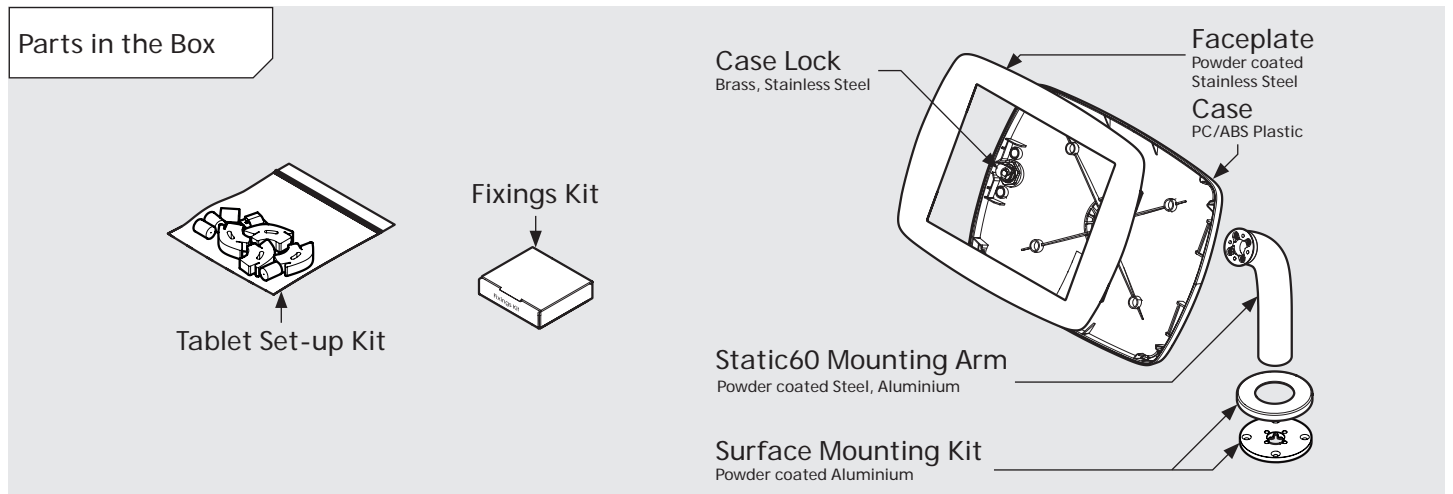

PRODUCT DATA SHEET - BOUNCEPAD STATIC60

bouncepad®

Case: Midi   Arm: Static60   Mounting: Fixing from Below
Fixing from Above   Packaged weight: 1.89kg   Colour: White
Black