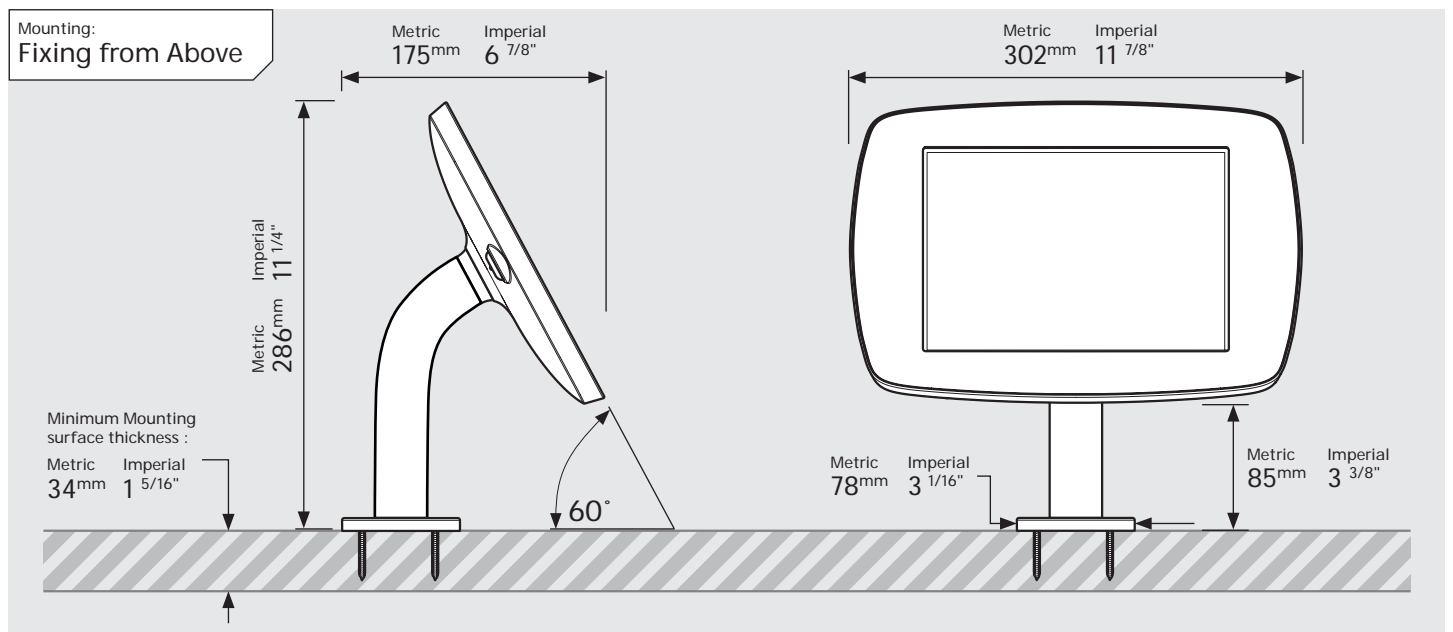

PRODUCT DATA SHEET - BOUNCEPAD STATIC60

bouncepad®

Case: Midi   Arm: Static60   Mounting: Fixing from Below
Fixing from Above   Packaged weight: 1.89kg   Colour: White
Black