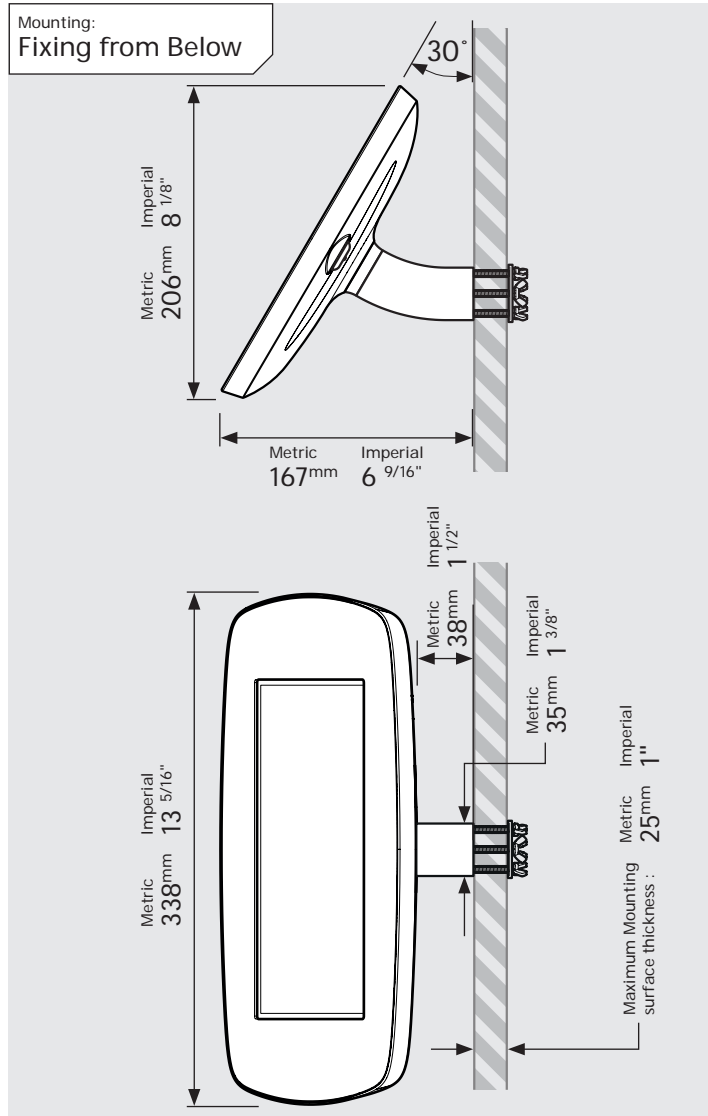

- iPad Pro 12.9" 1st Gen
- iPad Pro 12.9" 2nd Gen
- iPad Pro 12.9" 3rd Gen
- Microsoft Surface Pro 4
- Microsoft Surface Pro 5

PRODUCT DATA SHEET - BOUNCEPAD WALLMOUNT

Case:	Arm:	Mounting:	Packaged weight:	Colour:
Mini	Wallmount	Fixing from Below	1.66kg	White Black
		Fixing from Above		

PRODUCT DATA SHEET - BOUNCEPAD WALLMOUNT

bouncepad®

Case: Midi Arm: Wallmount Mounting: Fixing from Below
 Fixing from Above Packaged weight: 1.84kg Colour: White
 Black

PRODUCT DATA SHEET - BOUNCEPAD WALLMOUNT

Case:	Arm:	Mounting:	Packaged weight:	Colour:
Maxi	Wallmount	Fixing from Below	2.07kg	White Black
		Fixing from Above		

PRODUCT DATA SHEET - BOUNCEPAD WALLMOUNT

bouncepad®

Case: Mega Arm: Wallmount Mounting: Fixing from Below
 Fixing from Above Packaged weight: 2.46kg Colour: White
 Black