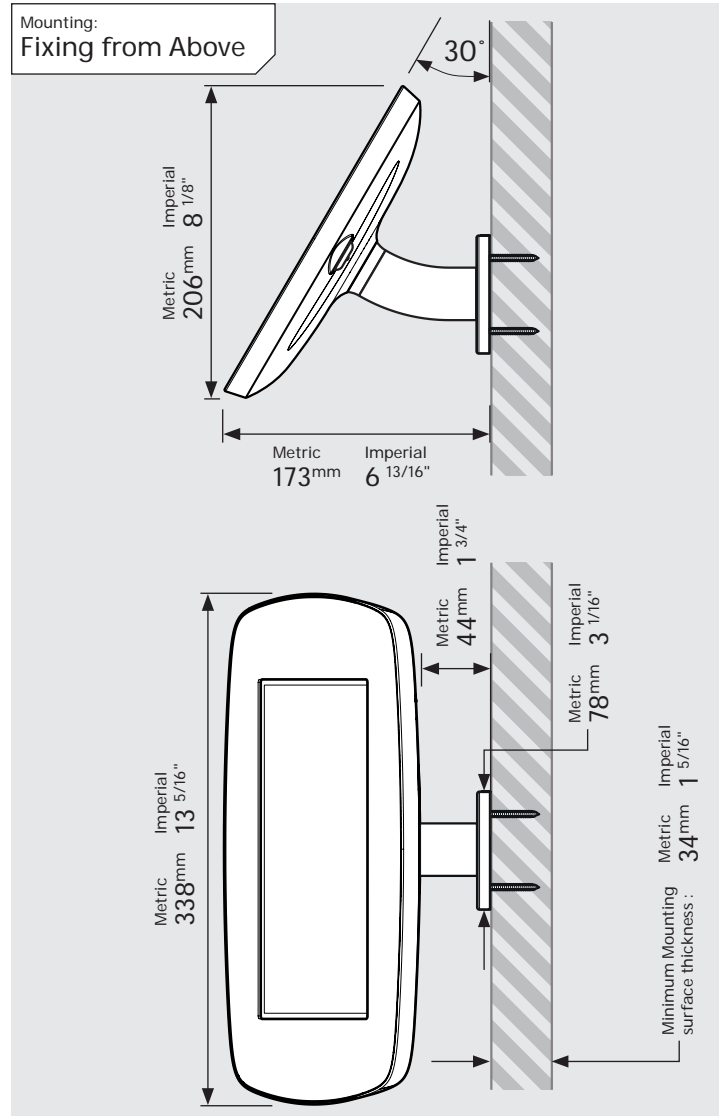

- iPad Pro 12.9" 1st Gen
- iPad Pro 12.9" 2nd Gen
- iPad Pro 12.9" 3rd Gen
- Microsoft Surface Pro 4
- Microsoft Surface Pro 5

PRODUCT DATA SHEET - BOUNCEPAD WALLMOUNT

Case:	Arm:	Mounting:	Packaged weight:	Colour:
Mini	Wallmount	Fixing from Below	1.66kg	White Black
		Fixing from Above		

PRODUCT DATA SHEET - BOUNCEPAD WALLMOUNT

bouncepad®

Case: Midi Arm: Wallmount Mounting: Fixing from Below
 Fixing from Above Packaged weight: 1.84kg Colour: White
 Black

PRODUCT DATA SHEET - BOUNCEPAD WALLMOUNT

Case:	Arm:	Mounting:	Packaged weight:	Colour:
Maxi	Wallmount	Fixing from Below	2.07kg	White Black
		Fixing from Above		

PRODUCT DATA SHEET - BOUNCEPAD WALLMOUNT

bouncepad®

Case: Mega Arm: Wallmount Mounting: Fixing from Below
 Fixing from Above Packaged weight: 2.46kg Colour: White
 Black