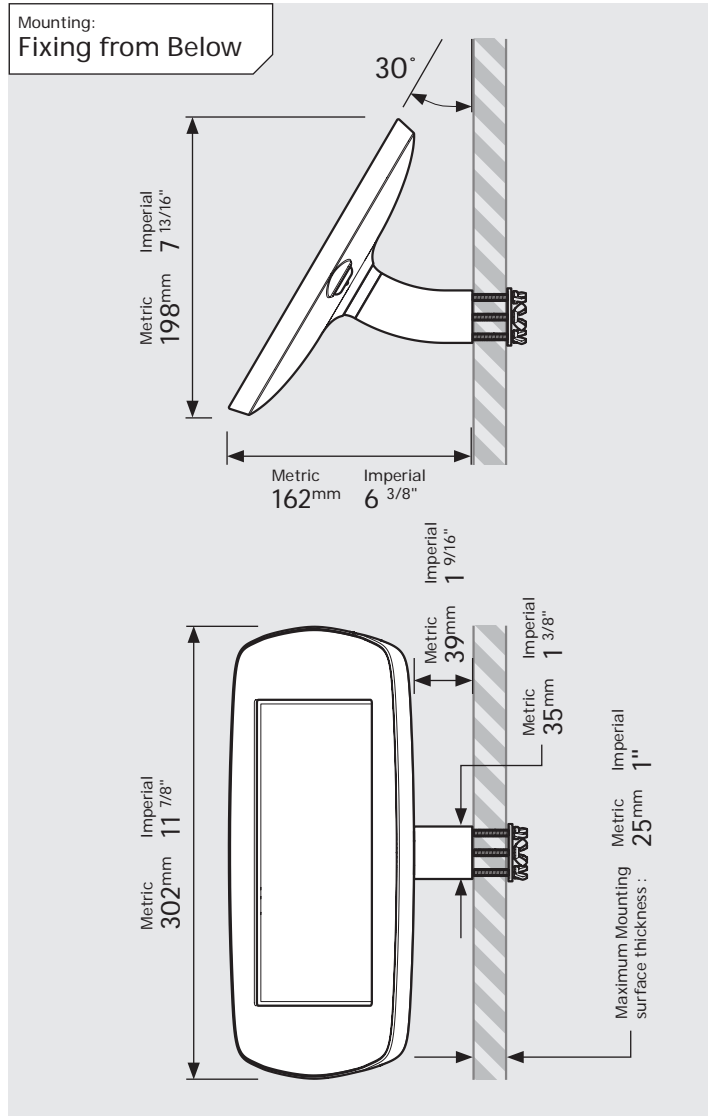

- iPad Pro 12.9" 1st Gen
- iPad Pro 12.9" 2nd Gen
- iPad Pro 12.9" 3rd Gen
- Microsoft Surface Pro 4
- Microsoft Surface Pro 5

PRODUCT DATA SHEET - BOUNCEPAD WALLMOUNT

Case:	Arm:	Mounting:	Packaged weight:	Colour:
Mini	Wallmount	Fixing from Below	1.66kg	White Black
		Fixing from Above		

PRODUCT DATA SHEET - BOUNCEPAD WALLMOUNT

bouncepad®

Case: Midi Arm: Wallmount Mounting: Fixing from Below
 Fixing from Above Packaged weight: 1.84kg Colour: White
 Black

PRODUCT DATA SHEET - BOUNCEPAD WALLMOUNT

Case:	Arm:	Mounting:	Packaged weight:	Colour:
Maxi	Wallmount	Fixing from Below	2.07kg	White Black
		Fixing from Above		

PRODUCT DATA SHEET - BOUNCEPAD WALLMOUNT

bouncepad®

Case: Mega Arm: Wallmount Mounting: Fixing from Below
 Fixing from Above Packaged weight: 2.46kg Colour: White
 Black