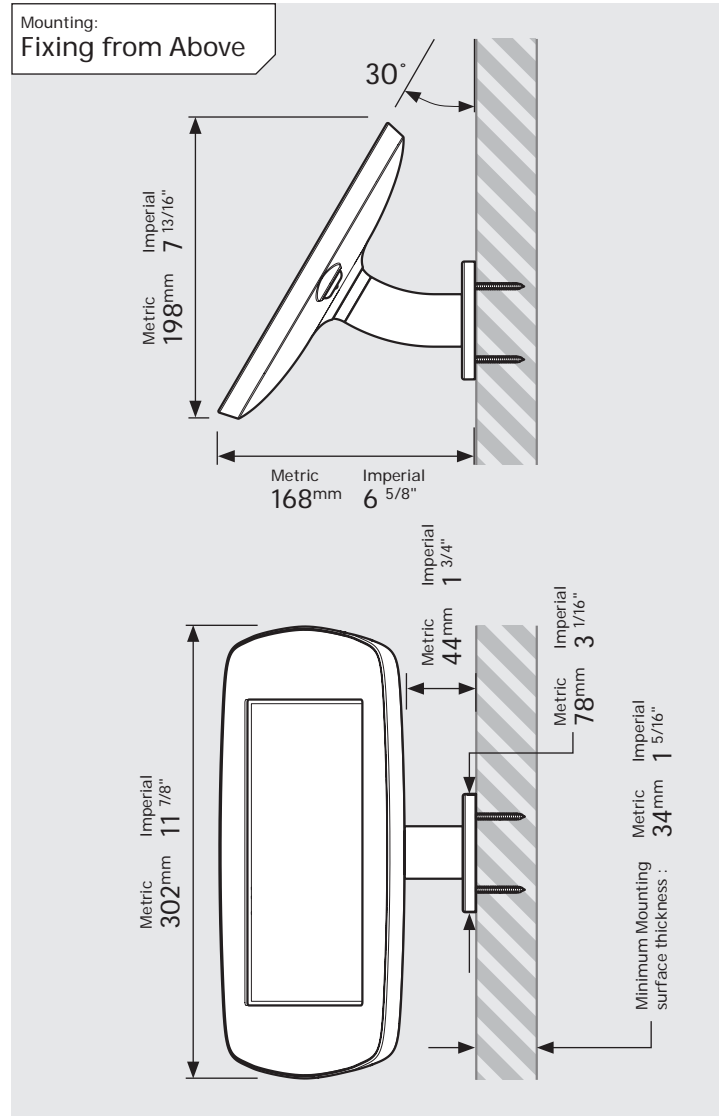

- iPad Pro 12.9" 1st Gen
- iPad Pro 12.9" 2nd Gen
- iPad Pro 12.9" 3rd Gen
- Microsoft Surface Pro 4
- Microsoft Surface Pro 5

PRODUCT DATA SHEET - BOUNCEPAD WALLMOUNT

Case:	Arm:	Mounting:	Packaged weight:	Colour:
Mini	Wallmount	Fixing from Below	1.66kg	White Black
		Fixing from Above		

PRODUCT DATA SHEET - BOUNCEPAD WALLMOUNT

bouncepad®

Case: Midi Arm: Wallmount Mounting: Fixing from Below
 Fixing from Above Packaged weight: 1.84kg Colour: White
 Black

PRODUCT DATA SHEET - BOUNCEPAD WALLMOUNT

Case:	Arm:	Mounting:	Packaged weight:	Colour:
Maxi	Wallmount	Fixing from Below	2.07kg	White Black
		Fixing from Above		

PRODUCT DATA SHEET - BOUNCEPAD WALLMOUNT

bouncepad®

Case: Mega Arm: Wallmount Mounting: Fixing from Below
 Fixing from Above Packaged weight: 2.46kg Colour: White
 Black