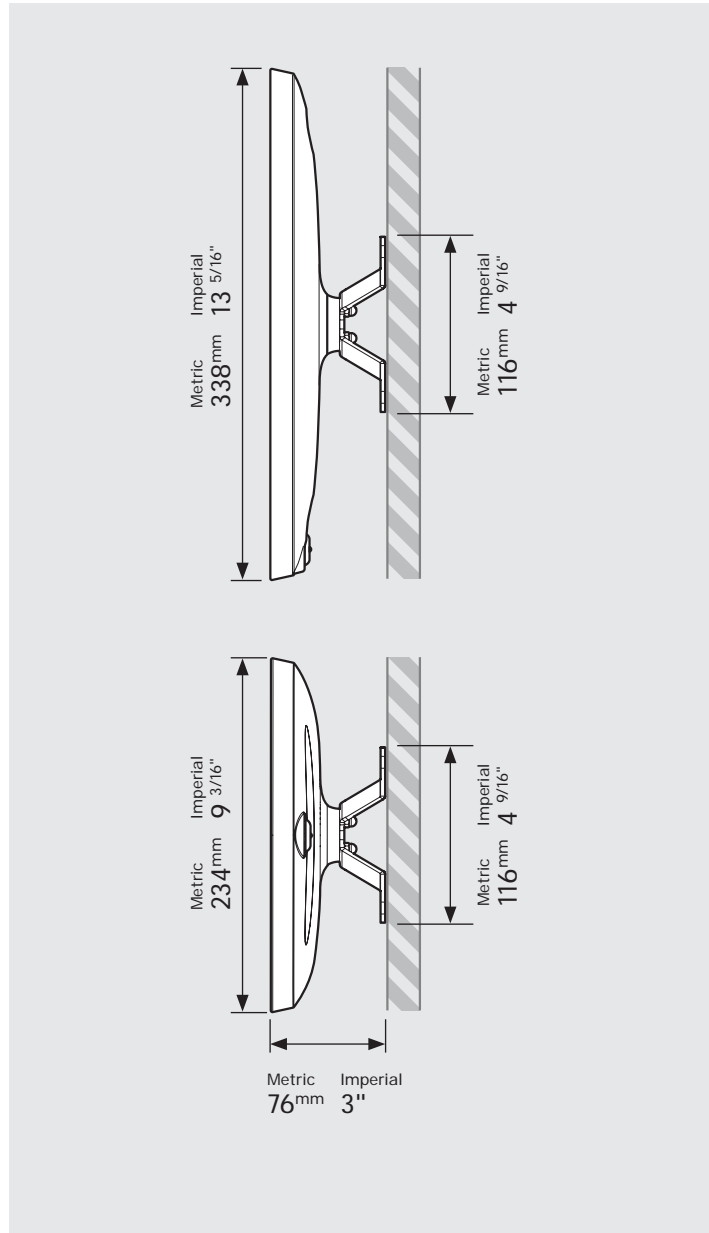

bouncepad[®]

Case:	Arm:	Mounting:	Packaged weight:	Colour:
Midi	Vesa	Not Applicable	1.81kg	White Black

Parts in the Box

Fixings Kit

Tablet Set-up Kit

Case Lock
Brass, Stainless Steel

Faceplate
Powder coated
Stainless Steel

Case
PC/ABS Plastic

Vesa Mount
Powder coated Steel,
Aluminium

PRODUCT DATA SHEET - BOUNCEPAD VESA

bouncepad[®]

Case:	Arm:	Mounting:	Packaged weight:	Colour:
Maxi	Vesa	Not Applicable	2.04kg	White Black

Parts in the Box

Case:	Arm:	Mounting:	Packaged weight:	Colour:
Mega	Vesa	Not Applicable	2.43kg	White Black

Parts in the Box