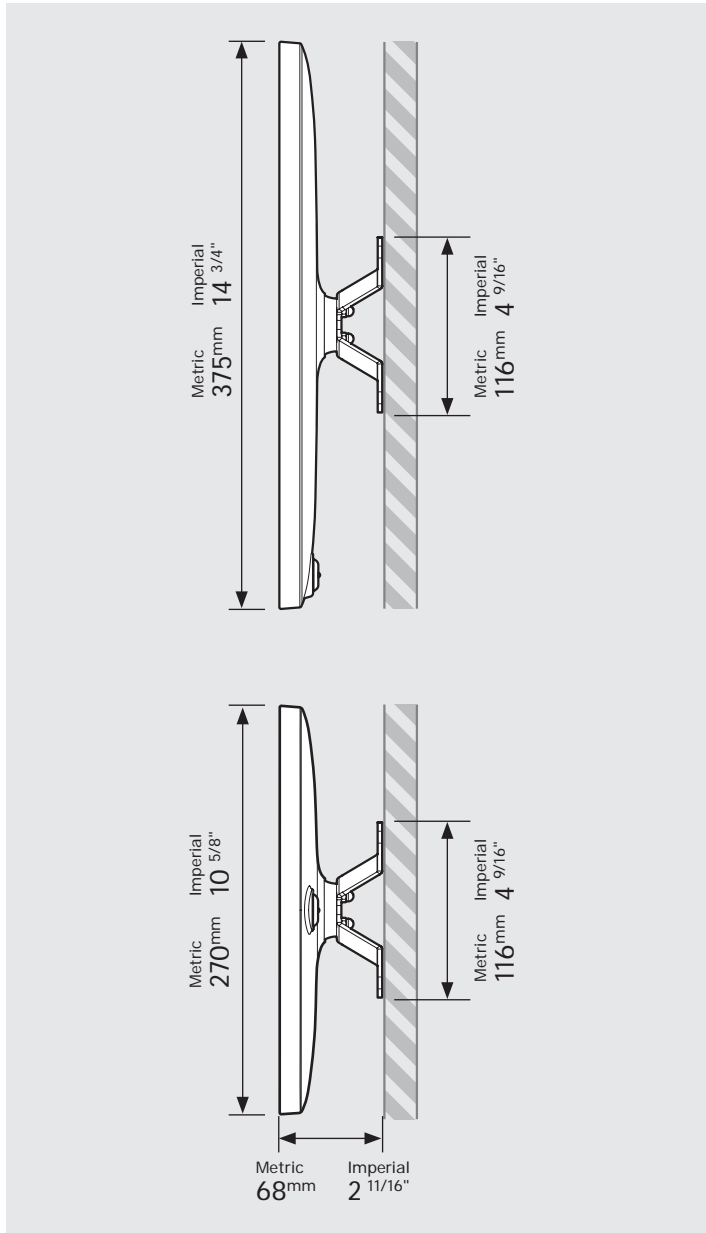

bouncepad[®]

Case:	Arm:	Mounting:	Packaged weight:	Colour:
Midi	Vesa	Not Applicable	1.81kg	White Black

Parts in the Box

Fixings Kit

Tablet Set-up Kit

Case Lock
Brass, Stainless Steel

Faceplate
Powder coated
Stainless Steel

Case
PC/ABS Plastic

Vesa Mount
Powder coated Steel,
Aluminium

PRODUCT DATA SHEET - BOUNCEPAD VESA

bouncepad[®]

Case:	Arm:	Mounting:	Packaged weight:	Colour:
Maxi	Vesa	Not Applicable	2.04kg	White Black

Parts in the Box

Fixings Kit

Tablet Set-up Kit

Case Lock
Brass, Stainless Steel

Faceplate
Powder coated
Stainless Steel

Case
PC/ABS Plastic

Vesa Mount
Powder coated Steel,
Aluminium

PRODUCT DATA SHEET - BOUNCEPAD VESA

bouncepad[®]

Case:	Arm:	Mounting:	Packaged weight:	Colour:
Mega	Vesa	Not Applicable	2.43kg	White Black

Parts in the Box