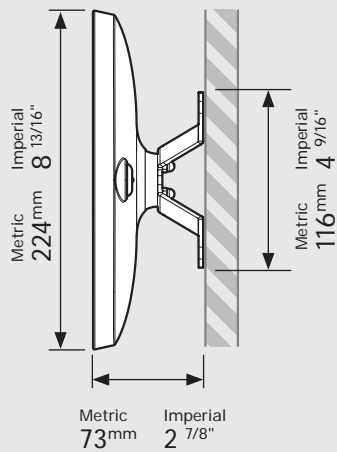

- iPad Pro 12.9" 1st Gen
- iPad Pro 12.9" 2nd Gen
- iPad Pro 12.9" 3rd Gen
- Microsoft Surface Pro 4
- Microsoft Surface Pro 5

PRODUCT DATA SHEET - BOUNCEPAD VESA

bouncepad[®]

Case:	Arm:	Mounting:	Packaged weight:	Colour:
Mini	Vesa	Not Applicable	1.63kg	White Black

bouncepad[®]

Case:	Arm:	Mounting:	Packaged weight:	Colour:
Midi	Vesa	Not Applicable	1.81kg	White Black

Parts in the Box

Fixings Kit

Tablet Set-up Kit

Case Lock
Brass, Stainless Steel

Faceplate
Powder coated
Stainless Steel

Case:	Arm:	Mounting:	Packaged weight:	Colour:
Mega	Vesa	Not Applicable	2.43kg	White Black

Parts in the Box