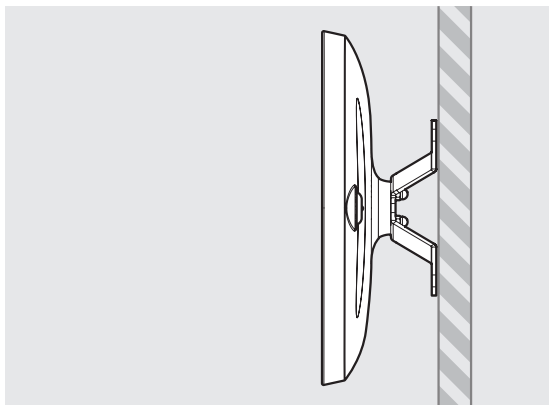

Maxi Case supported devices:

- iPad Pro 10.5
- iPad Pro 11.0
- iPad Air (2019)
- Samsung Tab A6 10.1
- Samsung Tab A 10.1
- Samsung Tab A 10.5
- Samsung Tab 4 10.1
- Microsoft Surface Go