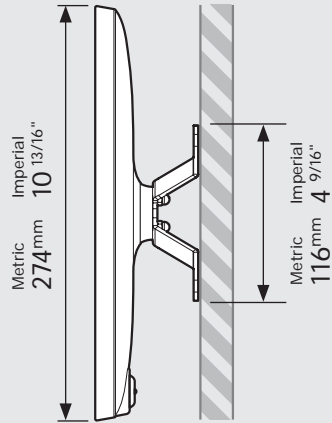

- iPad Pro 12.9" 1st Gen
- iPad Pro 12.9" 2nd Gen
- iPad Pro 12.9" 3rd Gen
- Microsoft Surface Pro 4
- Microsoft Surface Pro 5

PRODUCT DATA SHEET - BOUNCEPAD VESA

bouncepad[®]

Case:	Arm:	Mounting:	Packaged weight:	Colour:
Mini	Vesa	Not Applicable	1.63kg	White Black

bouncepad[®]

Case:	Arm:	Mounting:	Packaged weight:	Colour:
Midi	Vesa	Not Applicable	1.81kg	White Black

Parts in the Box

Fixings Kit

Tablet Set-up Kit

Case Lock
Brass, Stainless Steel

Faceplate
Powder coated
Stainless Steel

Case:	Arm:	Mounting:	Packaged weight:	Colour:
Mega	Vesa	Not Applicable	2.43kg	White Black

Parts in the Box