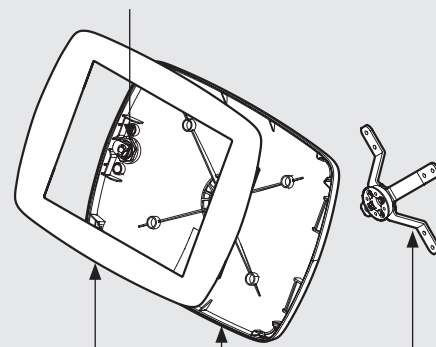

bouncepad[®]

Case:	Arm:	Mounting:	Packaged weight:	Colour:
Midi	Vesa	Not Applicable	1.81kg	White Black

Parts in the Box

Fixings Kit

Tablet Set-up Kit

Case Lock
Brass, Stainless Steel

Faceplate
Powder coated
Stainless Steel