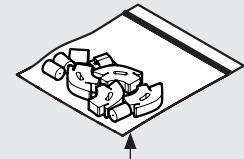

Case
PC/ABS Plastic

Vesa Mount
Powder coated Steel,
Aluminium

PRODUCT DATA SHEET - BOUNCEPAD VESA

bouncepad[®]

Case:	Arm:	Mounting:	Packaged weight:	Colour:
Maxi	Vesa	Not Applicable	2.04kg	White Black

Parts in the Box

Fixings Kit

Tablet Set-up Kit

Case Lock
Brass, Stainless Steel

Faceplate
Powder coated
Stainless Steel

Case
PC/ABS Plastic

Vesa Mount
Powder coated Steel,
Aluminium

PRODUCT DATA SHEET - BOUNCEPAD VESA

bouncepad[®]