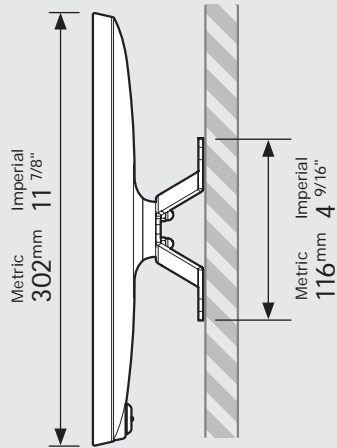

Parts in the Box

Fixings Kit

Tablet Set-up Kit

Case Lock
Brass, Stainless Steel

Faceplate
Powder coated
Stainless Steel

Case
PC/ABS Plastic

Vesa Mount
Powder coated Steel,
Aluminium

PRODUCT DATA SHEET - BOUNCEPAD VESA

bouncepad[®]

Case:	Arm:	Mounting:	Packaged weight:	Colour:
Midi	Vesa	Not Applicable	1.81kg	White Black

Parts in the Box

Fixings Kit

Tablet Set-up Kit

Case Lock
Brass, Stainless Steel

Faceplate
Powder coated
Stainless Steel