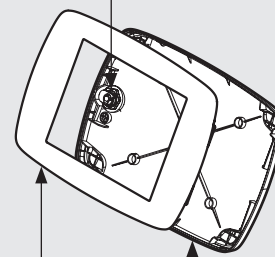

- iPad Pro 12.9" 1st Gen
- iPad Pro 12.9" 2nd Gen
- iPad Pro 12.9" 3rd Gen
- Microsoft Surface Pro 4
- Microsoft Surface Pro 5

PRODUCT DATA SHEET - BOUNCEPAD VESA

bouncepad[®]

Case:	Arm:	Mounting:	Packaged weight:	Colour:
Mini	Vesa	Not Applicable	1.63kg	White Black

Parts in the Box

Fixings Kit

Tablet Set-up Kit

Case Lock
Brass, Stainless Steel

Faceplate
Powder coated
Stainless Steel

Case
PC/ABS Plastic

Vesa Mount
Powder coated Steel,
Aluminium

PRODUCT DATA SHEET - BOUNCEPAD VESA