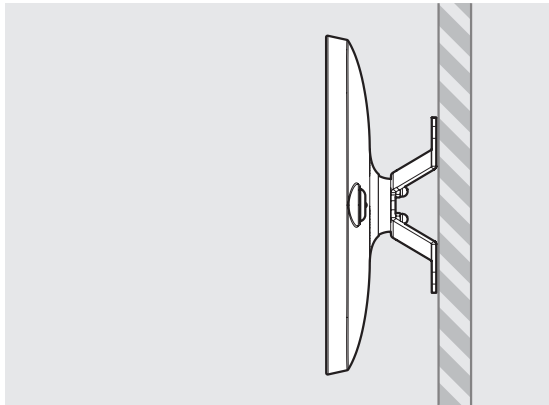

Midi Case supported devices:

- iPad 6th Gen
- iPad 5th Gen
- iPad 4th Gen
- iPad 3rd Gen
- iPad Pro 9.7
- iPad Air 1
- iPad Air 2
- Samsung Tab S2 9.7
- Samsung Tab S3 9.7
- Samsung Tab A 9.7