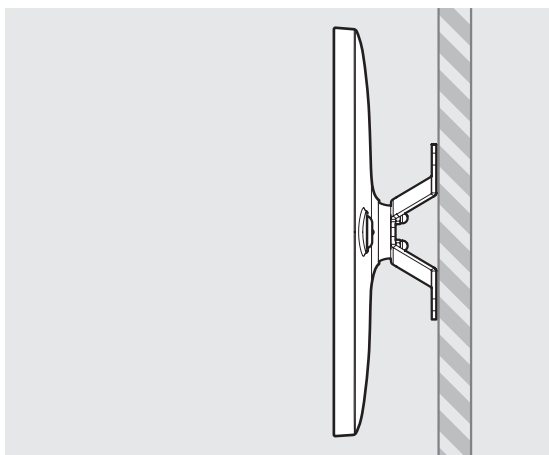

Mega Case supported devices:

- iPad Pro 12.9" 1st Gen
- iPad Pro 12.9" 2nd Gen
- iPad Pro 12.9" 3rd Gen
- Microsoft Surface Pro 4
- Microsoft Surface Pro 5