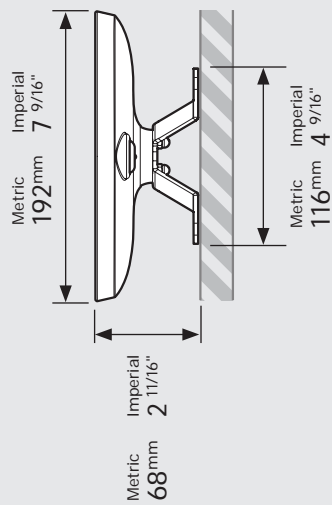

- iPad Pro 12.9" 1st Gen
- iPad Pro 12.9" 2nd Gen
- iPad Pro 12.9" 3rd Gen
- Microsoft Surface Pro 4
- Microsoft Surface Pro 5

PRODUCT DATA SHEET - BOUNCEPAD VESA

bouncepad[®]

Case:	Arm:	Mounting:	Packaged weight:	Colour:
Mini	Vesa	Not Applicable	1.63kg	White Black

bouncepad[®]

Case:	Arm:	Mounting:	Packaged weight:	Colour:
Midi	Vesa	Not Applicable	1.81kg	White Black

Parts in the Box

Fixings Kit

Tablet Set-up Kit

Case Lock
Brass, Stainless Steel

Faceplate
Powder coated
Stainless Steel

Case
PC/ABS Plastic

Vesa Mount
Powder coated Steel,
Aluminium

PRODUCT DATA SHEET - BOUNCEPAD VESA

bouncepad[®]

Case:	Arm:	Mounting:	Packaged weight:	Colour:
Maxi	Vesa	Not Applicable	2.04kg	White Black

Parts in the Box

Case:	Arm:	Mounting:	Packaged weight:	Colour:
Mega	Vesa	Not Applicable	2.43kg	White Black

Parts in the Box