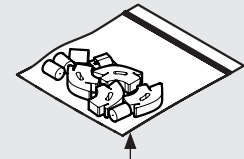

- iPad Pro 12.9" 1st Gen
- iPad Pro 12.9" 2nd Gen
- iPad Pro 12.9" 3rd Gen
- Microsoft Surface Pro 4
- Microsoft Surface Pro 5

PRODUCT DATA SHEET - BOUNCEPAD VESA

bouncepad[®]

Case:	Arm:	Mounting:	Packaged weight:	Colour:
Mini	Vesa	Not Applicable	1.63kg	White Black

Parts in the Box

Fixings Kit

Tablet Set-up Kit

Case Lock
Brass, Stainless Steel

Faceplate
Powder coated
Stainless Steel

Case
PC/ABS Plastic

Vesa Mount
Powder coated Steel,
Aluminium

PRODUCT DATA SHEET - BOUNCEPAD VESA