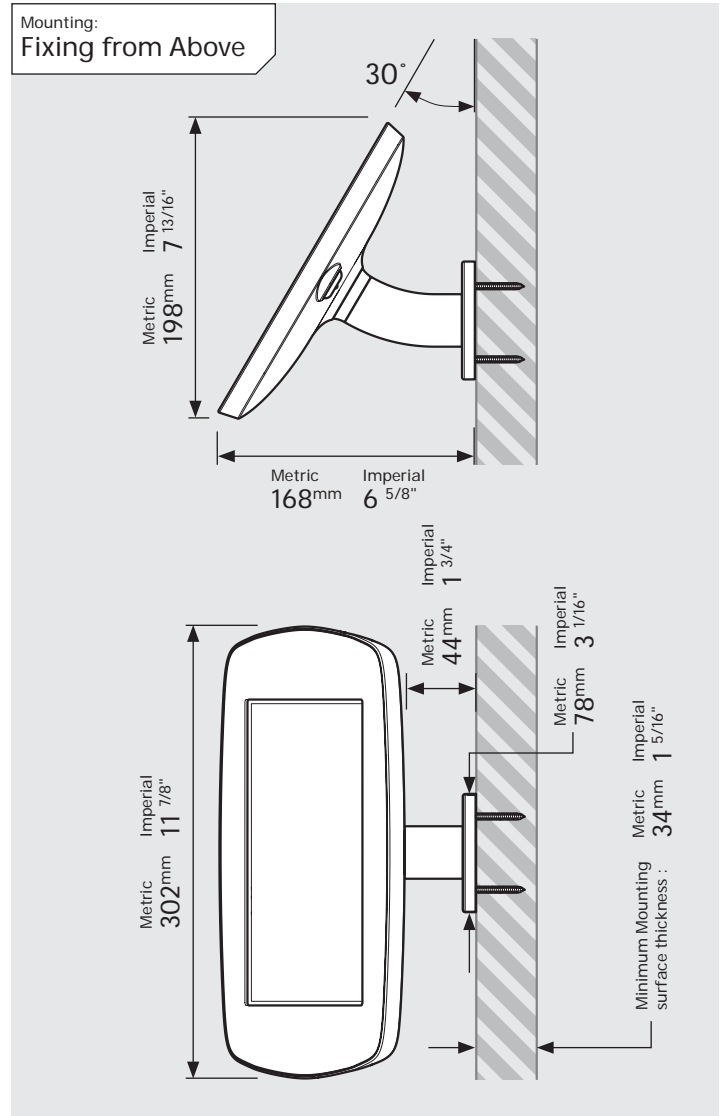

- iPad Pro 12.9" 1st Gen
- iPad Pro 12.9" 2nd Gen
- iPad Pro 12.9" 3rd Gen
- Microsoft Surface Pro 4
- Microsoft Surface Pro 5

PRODUCT DATA SHEET - BOUNCEPAD WALLMOUNT

Case:	Arm:	Mounting:	Packaged weight:	Colour:
Mini	Wallmount	Fixing from Below	1.66kg	White Black
		Fixing from Above		

PRODUCT DATA SHEET - BOUNCEPAD WALLMOUNT

bouncepad®

Case: Midi Arm: Wallmount Mounting: Fixing from Below
 Fixing from Above Packaged weight: 1.84kg Colour: White
 Black

PRODUCT DATA SHEET - BOUNCEPAD WALLMOUNT

Case:	Arm:	Mounting:	Packaged weight:	Colour:
Maxi	Wallmount	Fixing from Below	2.07kg	White Black
		Fixing from Above		

PRODUCT DATA SHEET - BOUNCEPAD WALLMOUNT

Case: Mega
Arm: Wallmount
Mounting: Fixing from Below
 Fixing from Above
Packaged weight: 2.46kg
Colour: White
 Black