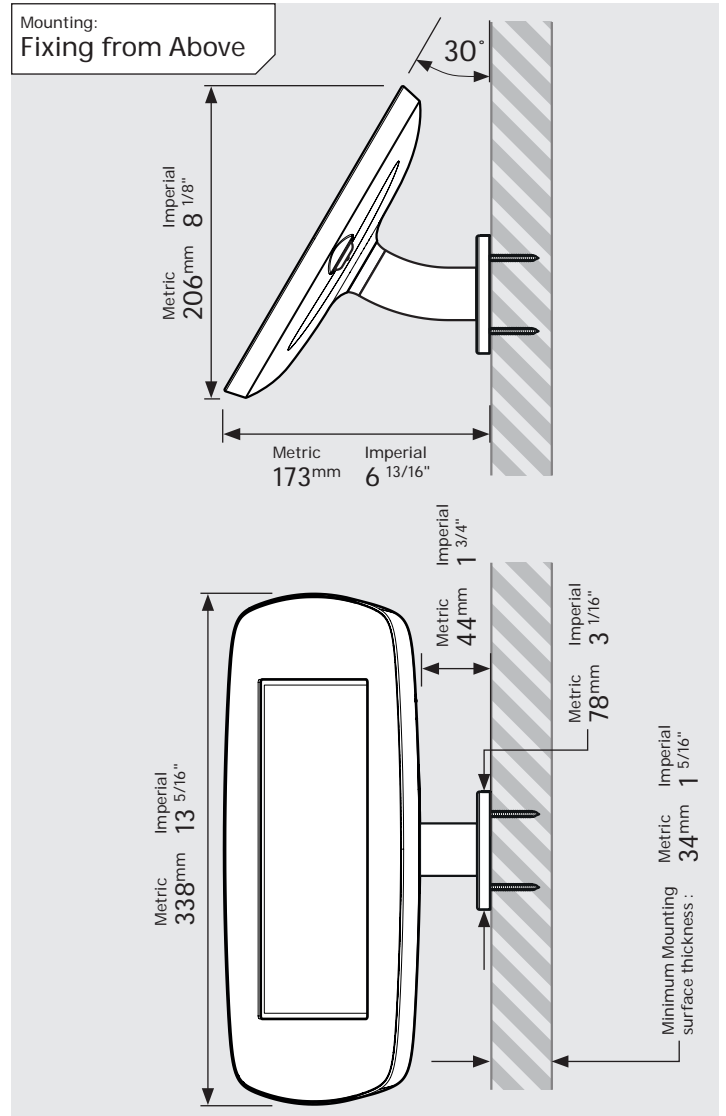

- iPad Pro 12.9" 1st Gen
- iPad Pro 12.9" 2nd Gen
- iPad Pro 12.9" 3rd Gen
- Microsoft Surface Pro 4
- Microsoft Surface Pro 5

PRODUCT DATA SHEET - BOUNCEPAD WALLMOUNT

Case:	Arm:	Mounting:	Packaged weight:	Colour:
Mini	Wallmount	Fixing from Below	1.66kg	White Black
		Fixing from Above		

PRODUCT DATA SHEET - BOUNCEPAD WALLMOUNT

bouncepad®

Case: Midi Arm: Wallmount Mounting: Fixing from Below
 Fixing from Above Packaged weight: 1.84kg Colour: White
 Black

PRODUCT DATA SHEET - BOUNCEPAD WALLMOUNT

Case:	Arm:	Mounting:	Packaged weight:	Colour:
Maxi	Wallmount	Fixing from Below	2.07kg	White Black
		Fixing from Above		

PRODUCT DATA SHEET - BOUNCEPAD WALLMOUNT

Case: Mega
Arm: Wallmount
Mounting: Fixing from Below
 Fixing from Above
Packaged weight: 2.46kg
Colour: White
 Black