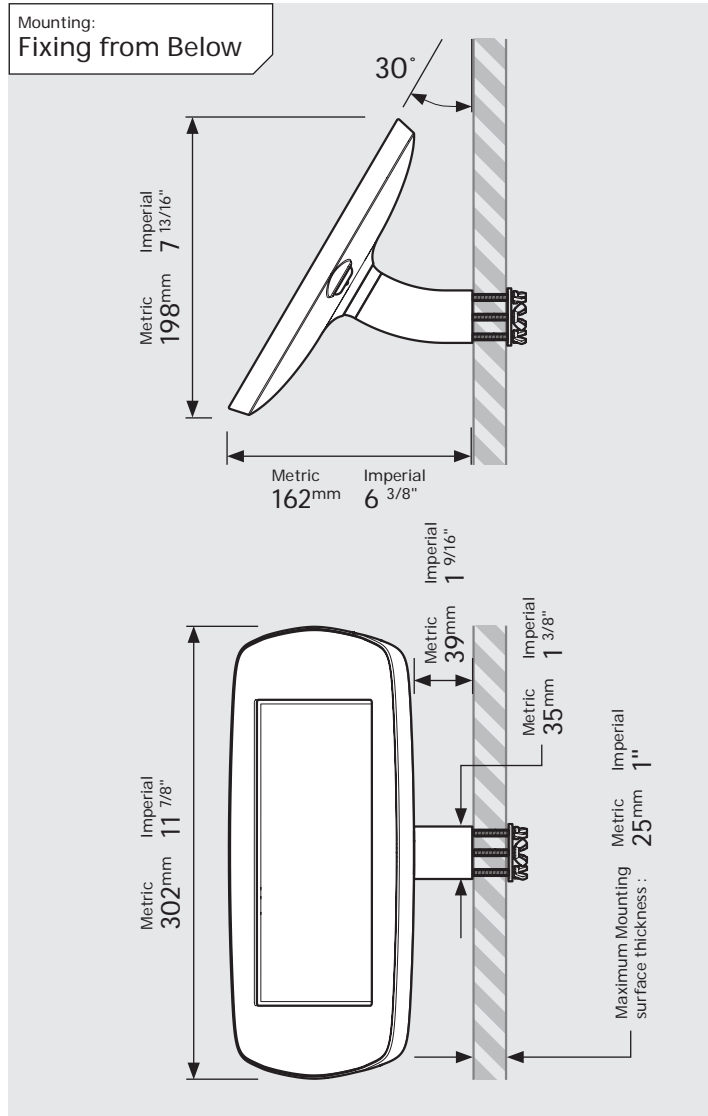

- iPad Pro 12.9" 1st Gen
- iPad Pro 12.9" 2nd Gen
- iPad Pro 12.9" 3rd Gen
- Microsoft Surface Pro 4
- Microsoft Surface Pro 5

PRODUCT DATA SHEET - BOUNCEPAD WALLMOUNT

Case:	Arm:	Mounting:	Packaged weight:	Colour:
Mini	Wallmount	Fixing from Below	1.66kg	White Black
		Fixing from Above		

PRODUCT DATA SHEET - BOUNCEPAD WALLMOUNT

bouncepad®

Case: Midi Arm: Wallmount Mounting: Fixing from Below
 Fixing from Above Packaged weight: 1.84kg Colour: White
 Black

PRODUCT DATA SHEET - BOUNCEPAD WALLMOUNT

Case:	Arm:	Mounting:	Packaged weight:	Colour:
Maxi	Wallmount	Fixing from Below	2.07kg	White Black
		Fixing from Above		

PRODUCT DATA SHEET - BOUNCEPAD WALLMOUNT

Case: Mega
Arm: Wallmount
Mounting: Fixing from Below
 Fixing from Above
Packaged weight: 2.46kg
Colour: White
 Black