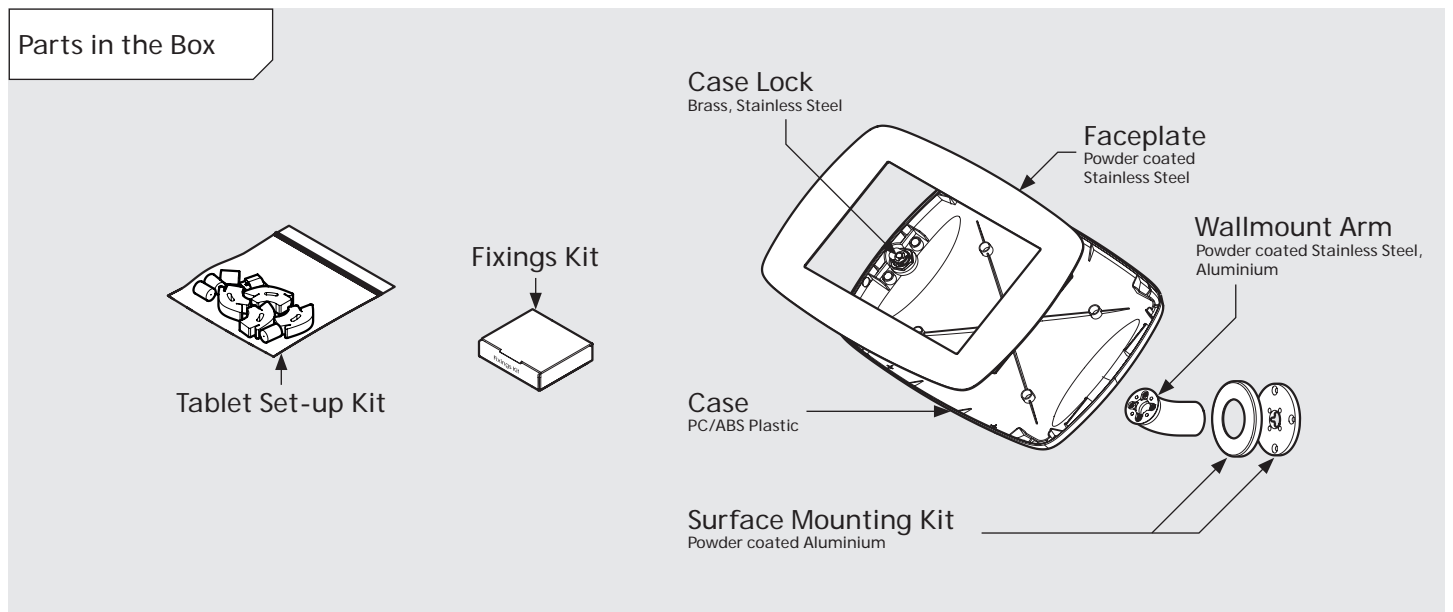

PRODUCT DATA SHEET - BOUNCEPAD WALLMOUNT

bouncepad®

Case: Midi Arm: Wallmount Mounting: Fixing from Below
 Fixing from Above Packaged weight: 1.84kg Colour: White
 Black

PRODUCT DATA SHEET - BOUNCEPAD WALLMOUNT

Case:	Arm:	Mounting:	Packaged weight:	Colour:
Maxi	Wallmount	Fixing from Below	2.07kg	White Black
		Fixing from Above		

PRODUCT DATA SHEET - BOUNCEPAD WALLMOUNT

Case: Mega
Arm: Wallmount
Mounting: Fixing from Below
 Fixing from Above
Packaged weight: 2.46kg
Colour: White
 Black