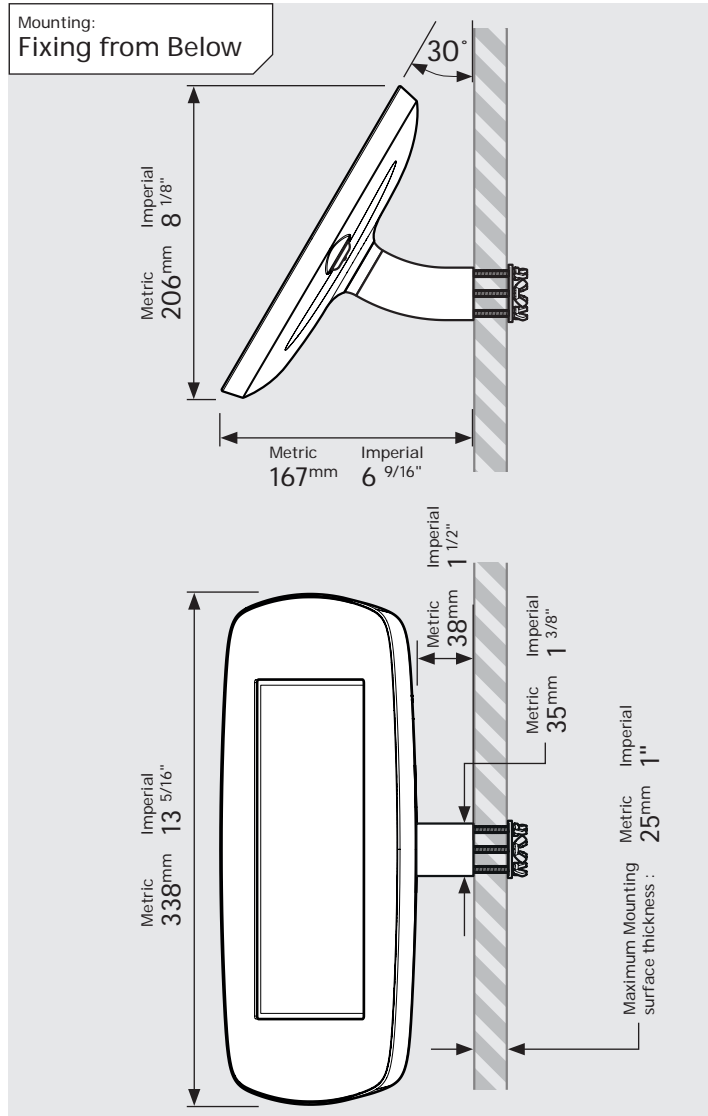

- iPad Pro 12.9" 1st Gen
- iPad Pro 12.9" 2nd Gen
- iPad Pro 12.9" 3rd Gen
- Microsoft Surface Pro 4
- Microsoft Surface Pro 5

PRODUCT DATA SHEET - BOUNCEPAD WALLMOUNT

Case:	Arm:	Mounting:	Packaged weight:	Colour:
Mini	Wallmount	Fixing from Below	1.66kg	White Black
		Fixing from Above		

PRODUCT DATA SHEET - BOUNCEPAD WALLMOUNT

bouncepad®

Case: Midi Arm: Wallmount Mounting: Fixing from Below
 Fixing from Above Packaged weight: 1.84kg Colour: White
 Black

PRODUCT DATA SHEET - BOUNCEPAD WALLMOUNT

Case:	Arm:	Mounting:	Packaged weight:	Colour:
Maxi	Wallmount	Fixing from Below	2.07kg	White Black
		Fixing from Above		

PRODUCT DATA SHEET - BOUNCEPAD WALLMOUNT

Case: Mega
Arm: Wallmount
Mounting: Fixing from Below
 Fixing from Above
Packaged weight: 2.46kg
Colour: White
 Black