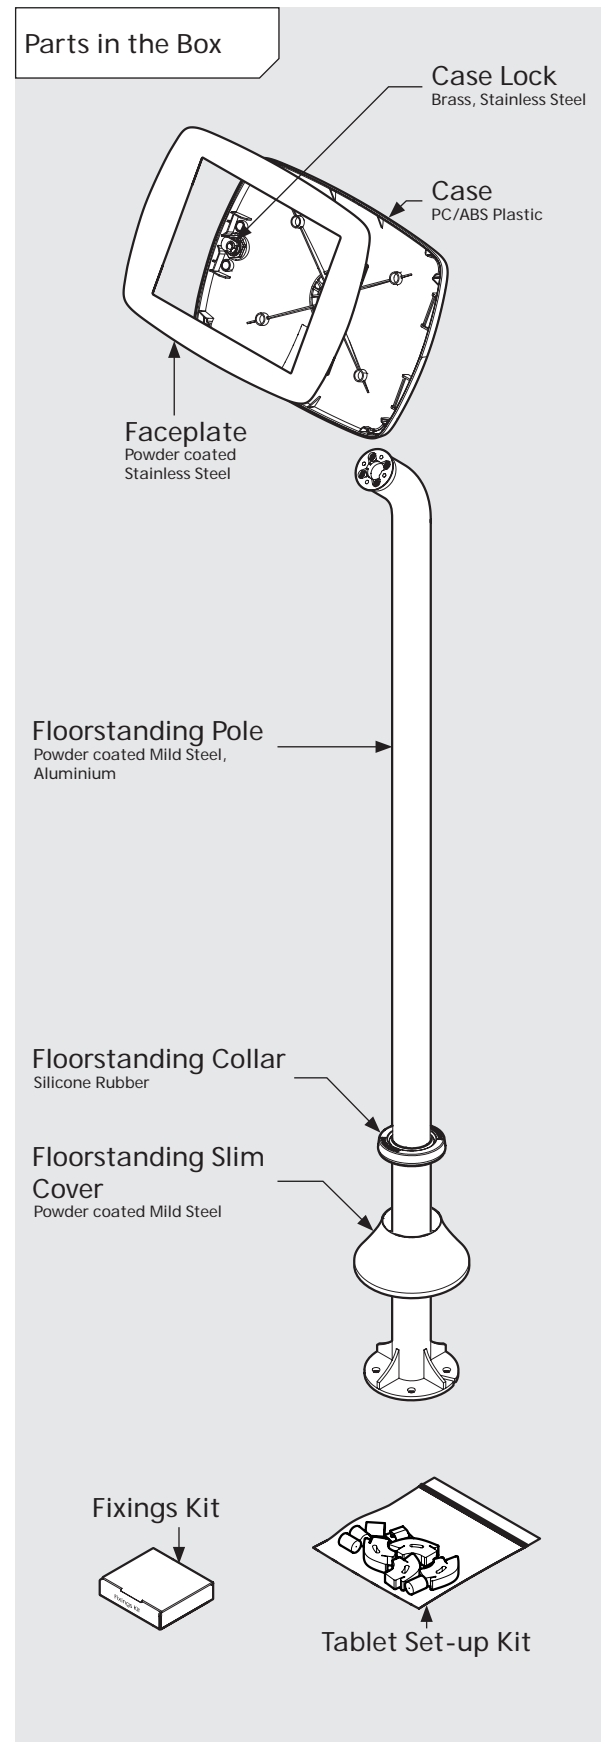

* Cable is not included for the Surface Pro 4 or Surface Pro 5 Tablets.

PRODUCT DATA SHEET - BOUNCEPAD FLOORSTANDING SLIM

bouncepad[®]

Case:	Arm:	Mounting:	Packaged weight:	Colour:
Mini	Floorstanding Slim	Fixing from Above	6.91kg	White Black

Parts in the Box

PRODUCT DATA SHEET - BOUNCEPAD FLOORSTANDING SLIM

bouncepad[®]

Case:	Arm:	Mounting:	Packaged weight:	Colour:
Midi	Floorstanding Slim	Fixing from Above	7.09kg	White Black

PRODUCT DATA SHEET - BOUNCEPAD FLOORSTANDING SLIM