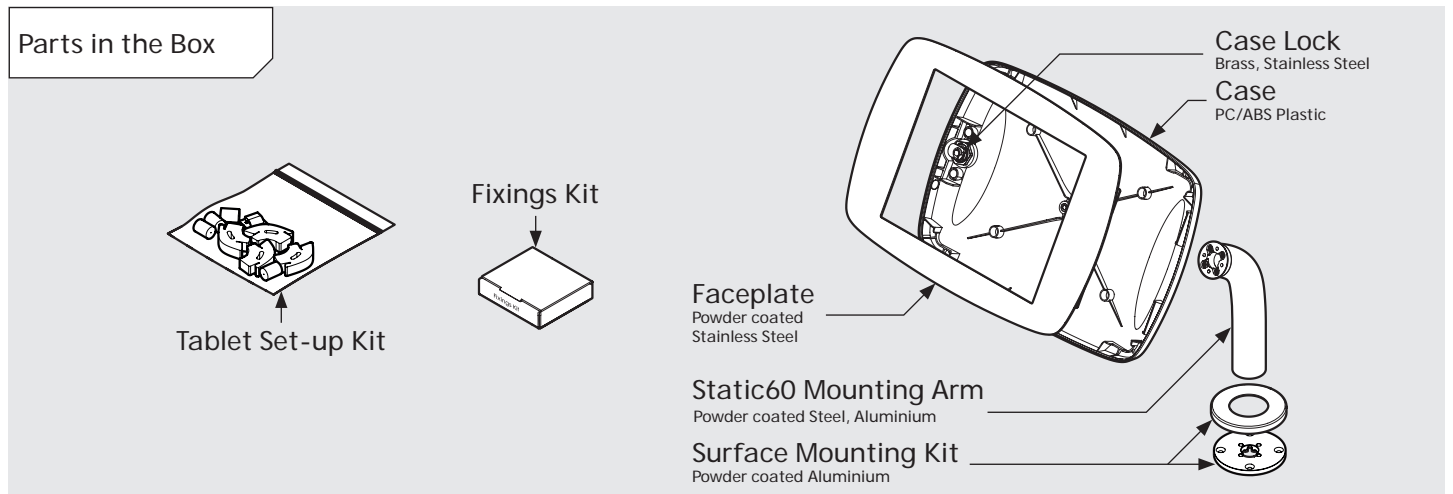

PRODUCT DATA SHEET - BOUNCEPAD STATIC60

bouncepad[®]

Case:	Arm:	Mounting:	Packaged weight:	Colour:
Midi	Static60	Fixing from Below	1.89kg	White Black
		Fixing from Above		

PRODUCT DATA SHEET - BOUNCEPAD STATIC60

bouncepad[®]

Case: Maxi Arm: Static60 Mounting: Fixing from Below
 Fixing from Above Packaged weight: 2.12kg Colour: White
 Black

PRODUCT DATA SHEET - BOUNCEPAD STATIC60

bouncepad[®]

Case: Mega Arm: Static60 Mounting: Fixing from Below Packaged weight: 2.51kg Colour: White Black