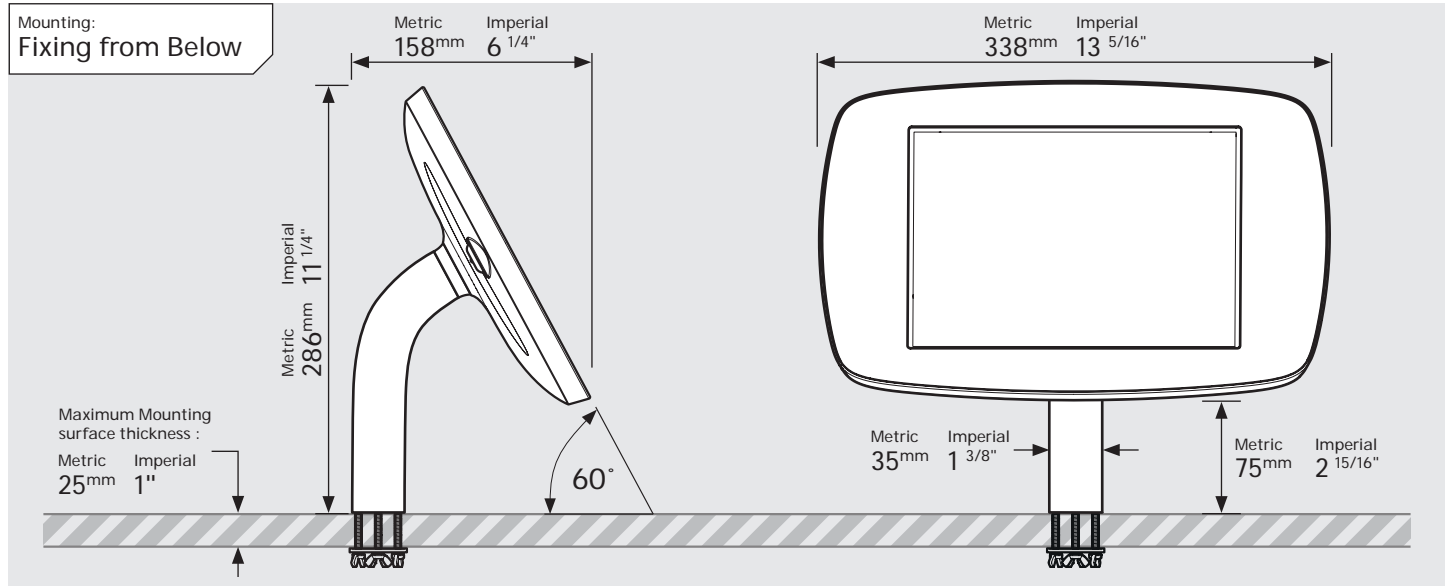

PRODUCT DATA SHEET - BOUNCEPAD STATIC60

bouncepad[®]

Case:	Arm:	Mounting:	Packaged weight:	Colour:
Midi	Static60	Fixing from Below	1.89kg	White Black
		Fixing from Above		

PRODUCT DATA SHEET - BOUNCEPAD STATIC60

bouncepad[®]

Case: Maxi Arm: Static60 Mounting: Fixing from Below
 Fixing from Above Packaged weight: 2.12kg Colour: White
 Black

PRODUCT DATA SHEET - BOUNCEPAD STATIC60

bouncepad[®]

Case: Mega Arm: Static60 Mounting: Fixing from Below Packaged weight: 2.51kg Colour: White Black

Fixing from Above