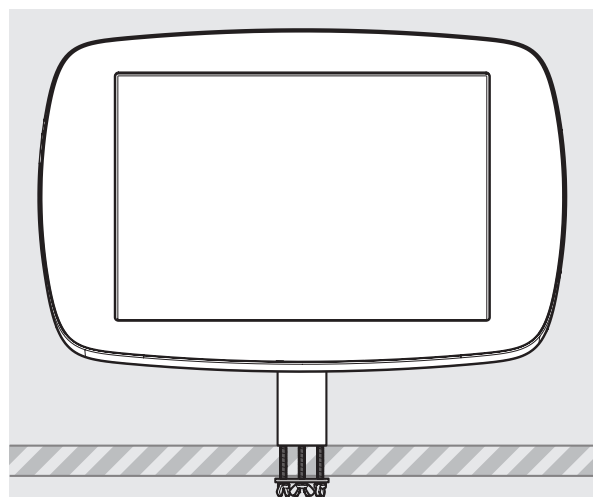

Mega Case supported devices:

- iPad Pro 12.9" 1st Gen
- iPad Pro 12.9" 2nd Gen
- iPad Pro 12.9" 3rd Gen
- Microsoft Surface Pro 4
- Microsoft Surface Pro 5