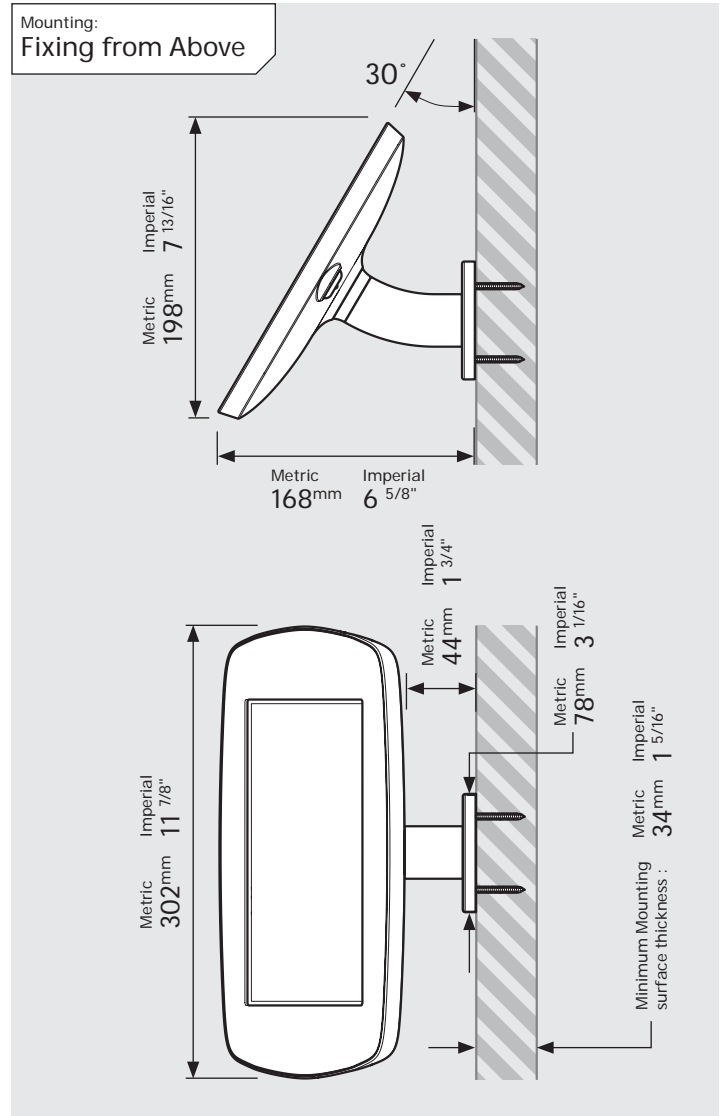

- iPad Pro 12.9" 1st Gen
- iPad Pro 12.9" 2nd Gen
- iPad Pro 12.9" 3rd Gen
- Microsoft Surface Pro 4
- Microsoft Surface Pro 5

PRODUCT DATA SHEET - BOUNCEPAD WALLMOUNT

Case:	Arm:	Mounting:	Packaged weight:	Colour:
Mini	Wallmount	Fixing from Below	1.66kg	White Black
		Fixing from Above		

PRODUCT DATA SHEET - BOUNCEPAD WALLMOUNT

bouncepad®

Case: Midi Arm: Wallmount Mounting: Fixing from Below
 Fixing from Above Packaged weight: 1.84kg Colour: White
 Black

PRODUCT DATA SHEET - BOUNCEPAD WALLMOUNT