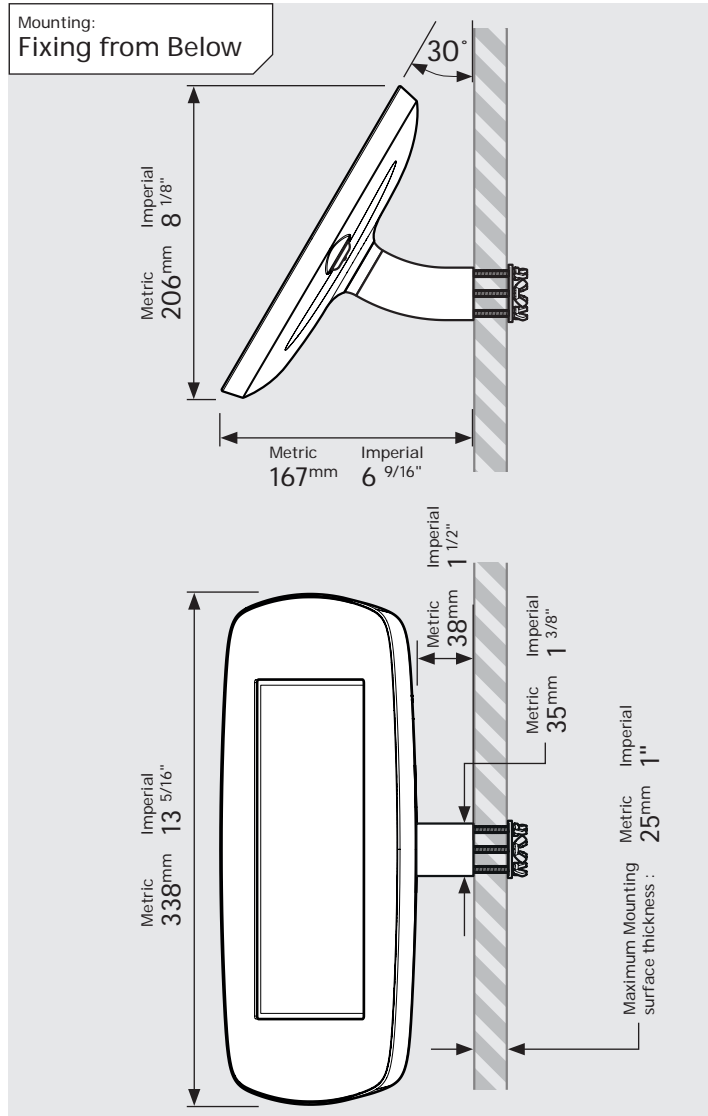

- iPad Pro 12.9" 1st Gen
- iPad Pro 12.9" 2nd Gen
- iPad Pro 12.9" 3rd Gen
- Microsoft Surface Pro 4
- Microsoft Surface Pro 5

PRODUCT DATA SHEET - BOUNCEPAD WALLMOUNT

Case:	Arm:	Mounting:	Packaged weight:	Colour:
Mini	Wallmount	Fixing from Below	1.66kg	White Black
		Fixing from Above		

PRODUCT DATA SHEET - BOUNCEPAD WALLMOUNT

bouncepad®

Case: Midi Arm: Wallmount Mounting: Fixing from Below
 Fixing from Above Packaged weight: 1.84kg Colour: White
 Black

PRODUCT DATA SHEET - BOUNCEPAD WALLMOUNT

bouncepad®

Case:	Arm:	Mounting:	Packaged weight:	Colour:
Maxi	Wallmount	Fixing from Below	2.07kg	White Black
		Fixing from Above		

PRODUCT DATA SHEET - BOUNCEPAD WALLMOUNT

bouncepad[®]

Case: Mega Arm: Wallmount Mounting: Fixing from Below
 Fixing from Above Packaged weight: 2.46kg Colour: White
 Black