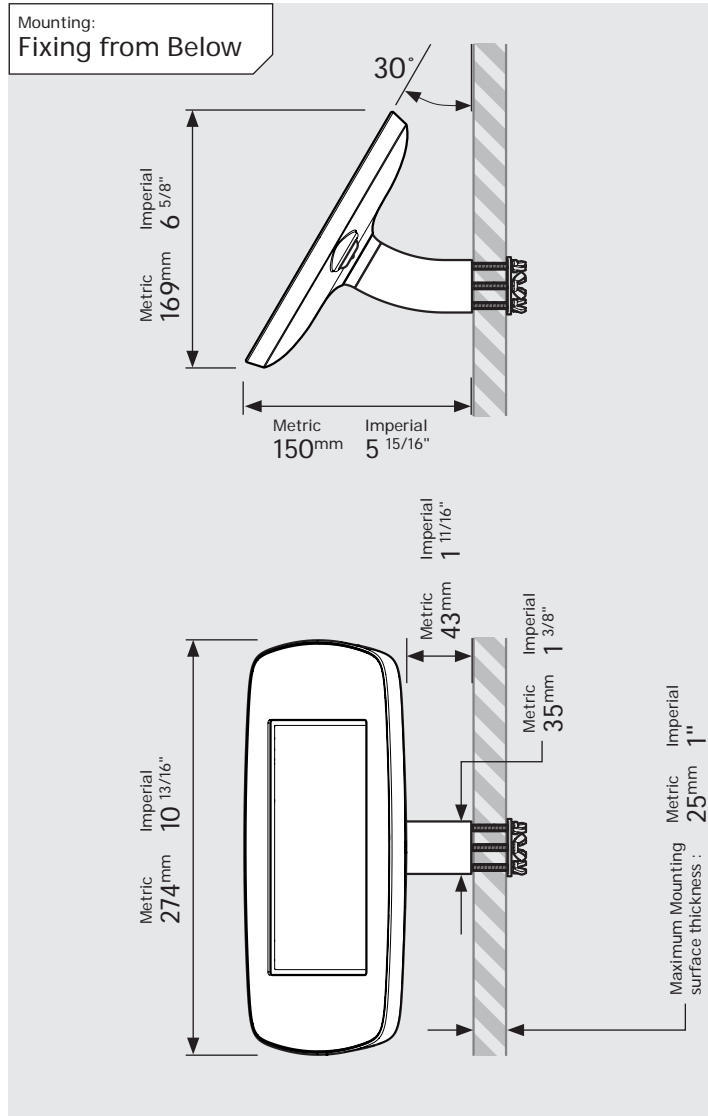

- iPad Pro 12.9" 1st Gen
- iPad Pro 12.9" 2nd Gen
- iPad Pro 12.9" 3rd Gen
- Microsoft Surface Pro 4
- Microsoft Surface Pro 5

PRODUCT DATA SHEET - BOUNCEPAD WALLMOUNT

Case:	Arm:	Mounting:	Packaged weight:	Colour:
Mini	Wallmount	Fixing from Below	1.66kg	White Black
		Fixing from Above		