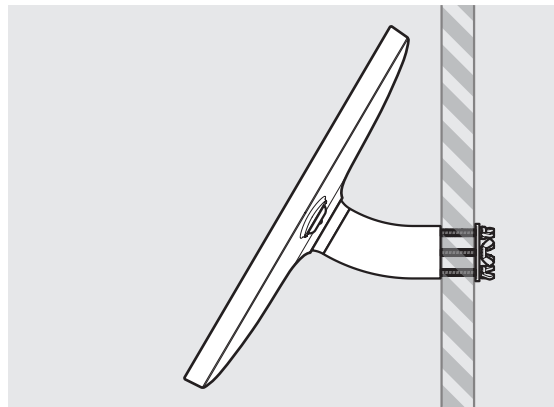

- iPad Pro 12.9" 1st Gen
- iPad Pro 12.9" 2nd Gen
- iPad Pro 12.9" 3rd Gen
- Microsoft Surface Pro 4
- Microsoft Surface Pro 5

PRODUCT DATA SHEET - BOUNCEPAD WALLMOUNT

Case:	Arm:	Mounting:	Packaged weight:	Colour:
Mini	Wallmount	Fixing from Below	1.66kg	White Black
		Fixing from Above		