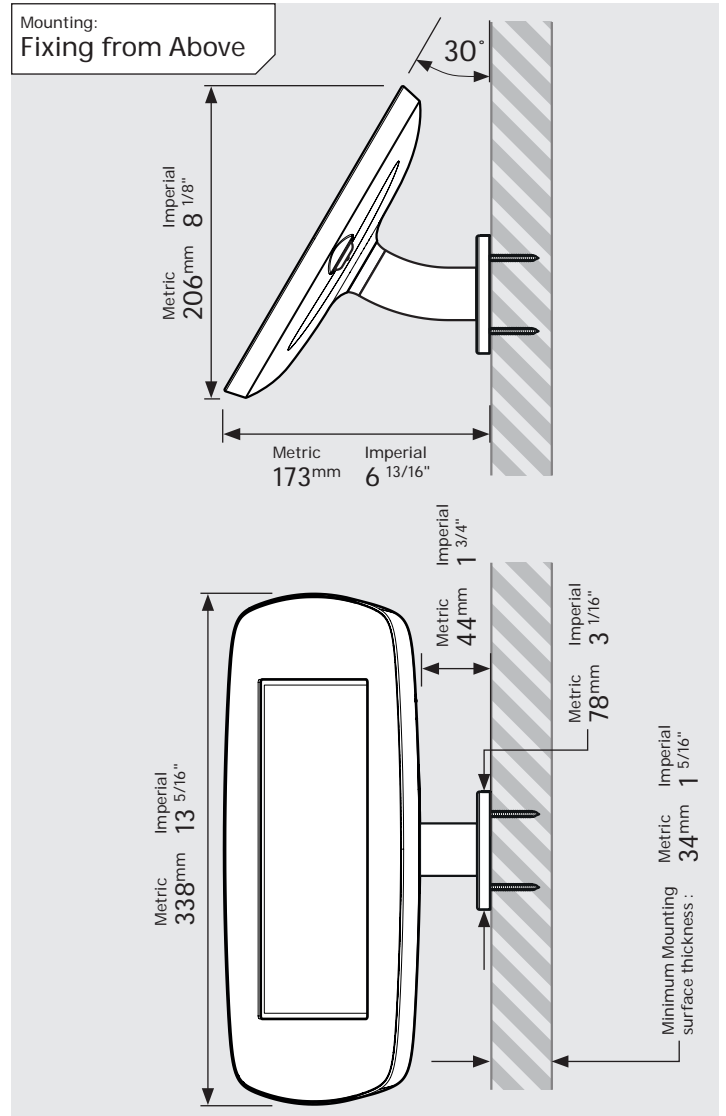

- iPad Pro 12.9" 1st Gen
- iPad Pro 12.9" 2nd Gen
- iPad Pro 12.9" 3rd Gen
- Microsoft Surface Pro 4
- Microsoft Surface Pro 5

PRODUCT DATA SHEET - BOUNCEPAD WALLMOUNT

Case:	Arm:	Mounting:	Packaged weight:	Colour:
Mini	Wallmount	Fixing from Below	1.66kg	White Black
		Fixing from Above		

PRODUCT DATA SHEET - BOUNCEPAD WALLMOUNT

bouncepad®

Case: Midi Arm: Wallmount Mounting: Fixing from Below
 Fixing from Above Packaged weight: 1.84kg Colour: White
 Black

PRODUCT DATA SHEET - BOUNCEPAD WALLMOUNT

bouncepad®

Case:	Arm:	Mounting:	Packaged weight:	Colour:
Maxi	Wallmount	Fixing from Below	2.07kg	White Black
		Fixing from Above		

PRODUCT DATA SHEET - BOUNCEPAD WALLMOUNT

bouncepad[®]

Case: Mega Arm: Wallmount Mounting: Fixing from Below
 Fixing from Above Packaged weight: 2.46kg Colour: White
 Black