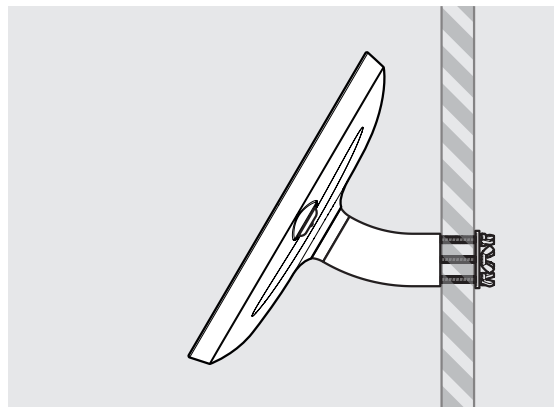

- iPad Pro 12.9" 1st Gen
- iPad Pro 12.9" 2nd Gen
- iPad Pro 12.9" 3rd Gen
- Microsoft Surface Pro 4
- Microsoft Surface Pro 5

PRODUCT DATA SHEET - BOUNCEPAD WALLMOUNT

Case:	Arm:	Mounting:	Packaged weight:	Colour:
Mini	Wallmount	Fixing from Below	1.66kg	White Black
		Fixing from Above		