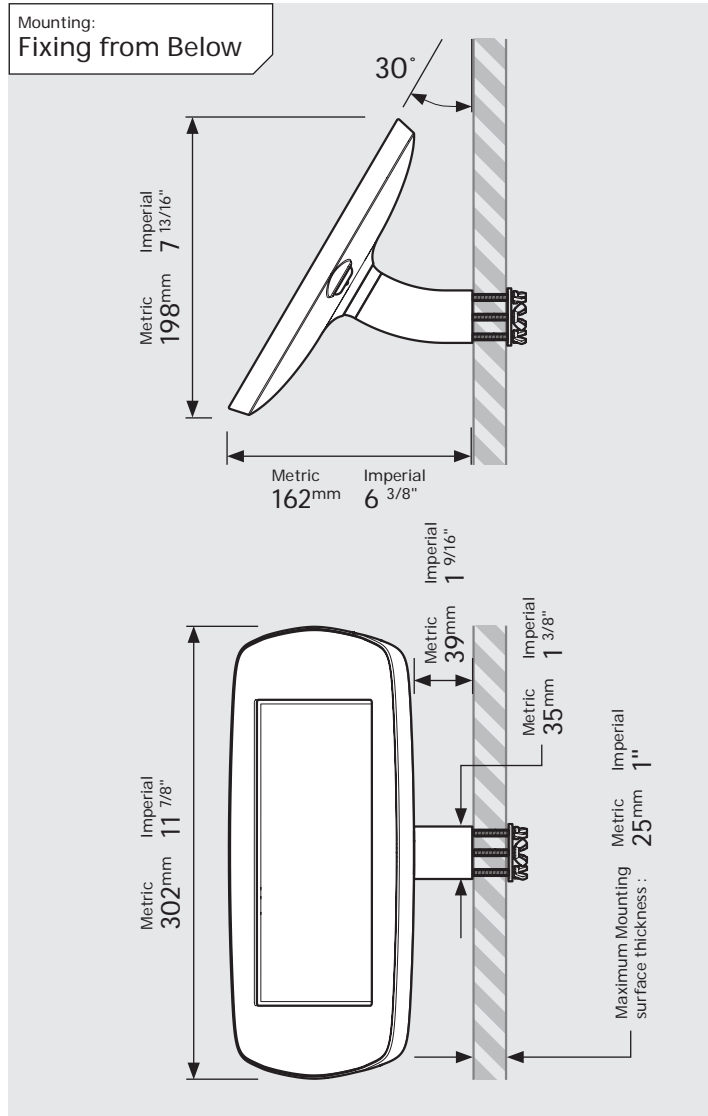

- iPad Pro 12.9" 1st Gen
- iPad Pro 12.9" 2nd Gen
- iPad Pro 12.9" 3rd Gen
- Microsoft Surface Pro 4
- Microsoft Surface Pro 5

PRODUCT DATA SHEET - BOUNCEPAD WALLMOUNT

Case:	Arm:	Mounting:	Packaged weight:	Colour:
Mini	Wallmount	Fixing from Below	1.66kg	White Black
		Fixing from Above		

PRODUCT DATA SHEET - BOUNCEPAD WALLMOUNT

bouncepad®

Case: Midi Arm: Wallmount Mounting: Fixing from Below
 Fixing from Above Packaged weight: 1.84kg Colour: White
 Black

PRODUCT DATA SHEET - BOUNCEPAD WALLMOUNT