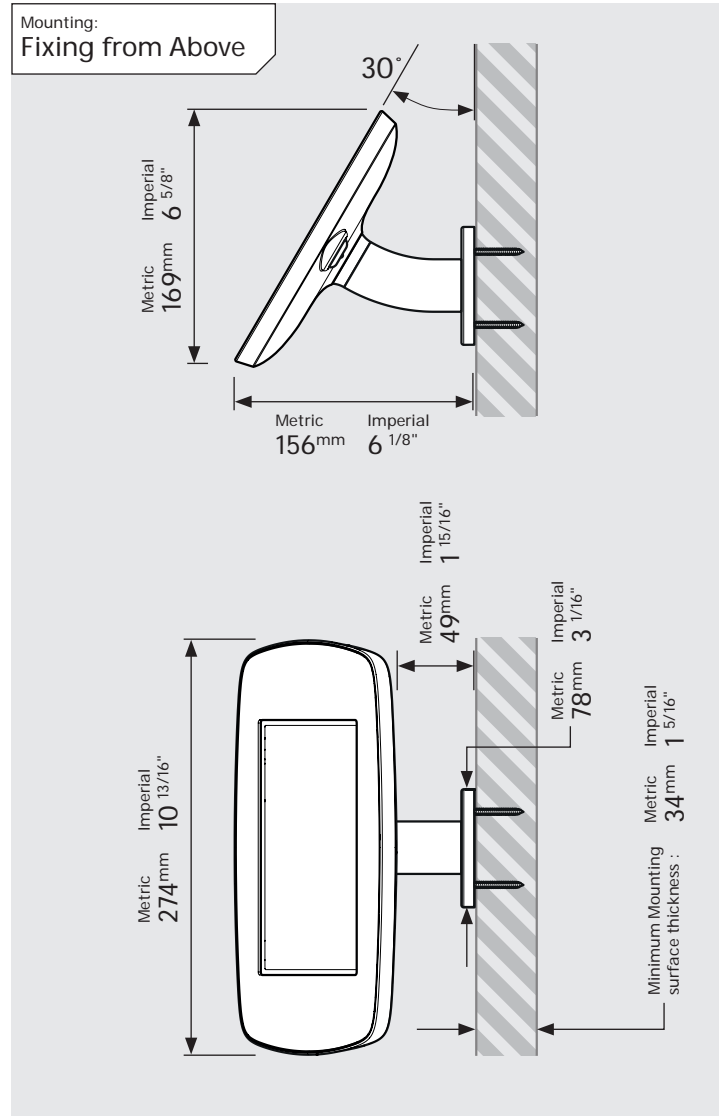

- iPad Pro 12.9" 1st Gen
- iPad Pro 12.9" 2nd Gen
- iPad Pro 12.9" 3rd Gen
- Microsoft Surface Pro 4
- Microsoft Surface Pro 5

PRODUCT DATA SHEET - BOUNCEPAD WALLMOUNT

Case:	Arm:	Mounting:	Packaged weight:	Colour:
Mini	Wallmount	Fixing from Below	1.66kg	White Black
		Fixing from Above		