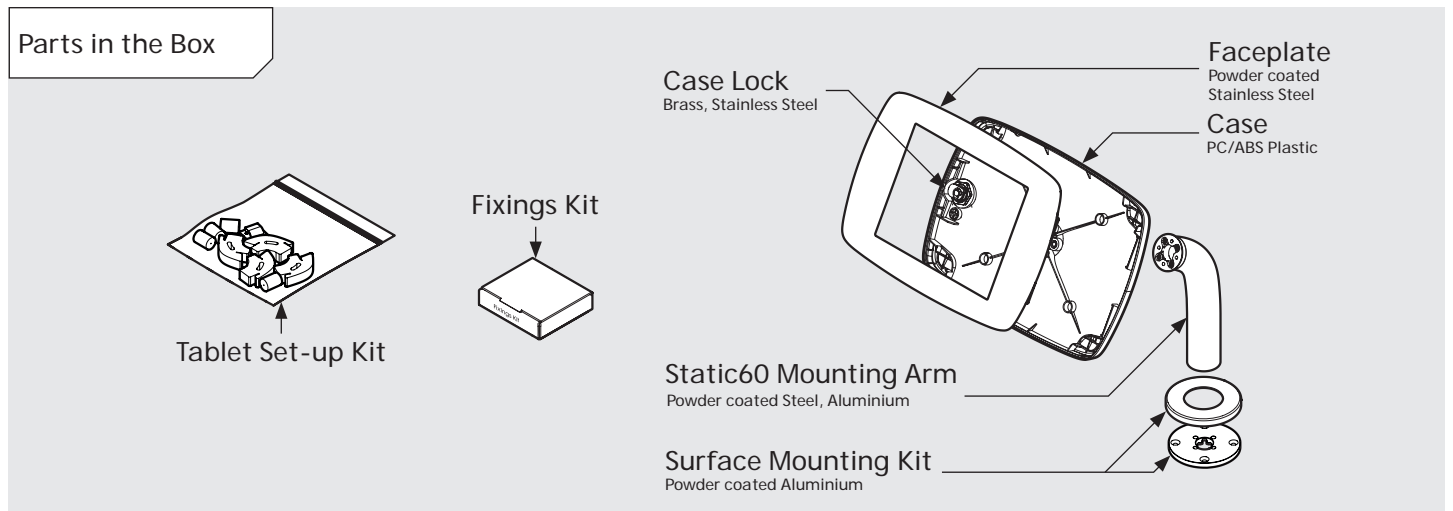

- iPad Pro 12.9" 1st Gen
- iPad Pro 12.9" 2nd Gen
- iPad Pro 12.9" 3rd Gen
- Microsoft Surface Pro 4
- Microsoft Surface Pro 5

PRODUCT DATA SHEET - BOUNCEPAD STATIC60

bouncepad[®]

Case: Mini Arm: Static60 Mounting: Fixing from Below
 Fixing from Above Packaged weight: 1.71kg Colour: White
 Black