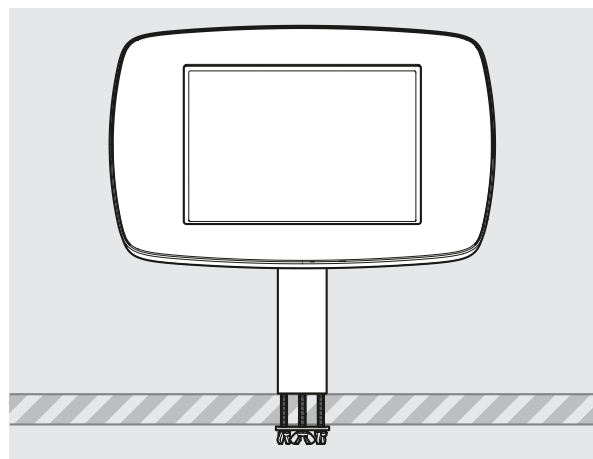

Mini Case supported devices:

- iPad Mini 1
- iPad Mini 2
- iPad Mini 3
- iPad Mini 4
- iPad Mini (2019)

Midi Case supported devices:

- iPad 6th Gen
- iPad 5th Gen
- iPad 4th Gen
- iPad 3rd Gen
- iPad Pro 9.7
- iPad Air 1
- iPad Air 2
- Samsung Tab S2 9.7
- Samsung Tab S3 9.7
- Samsung Tab A 9.7

- iPad Pro 12.9" 1st Gen
- iPad Pro 12.9" 2nd Gen
- iPad Pro 12.9" 3rd Gen
- Microsoft Surface Pro 4
- Microsoft Surface Pro 5

PRODUCT DATA SHEET - BOUNCEPAD STATIC60

bouncepad[®]

Case: Mini Arm: Static60 Mounting: Fixing from Below
 Fixing from Above Packaged weight: 1.71kg Colour: White
 Black