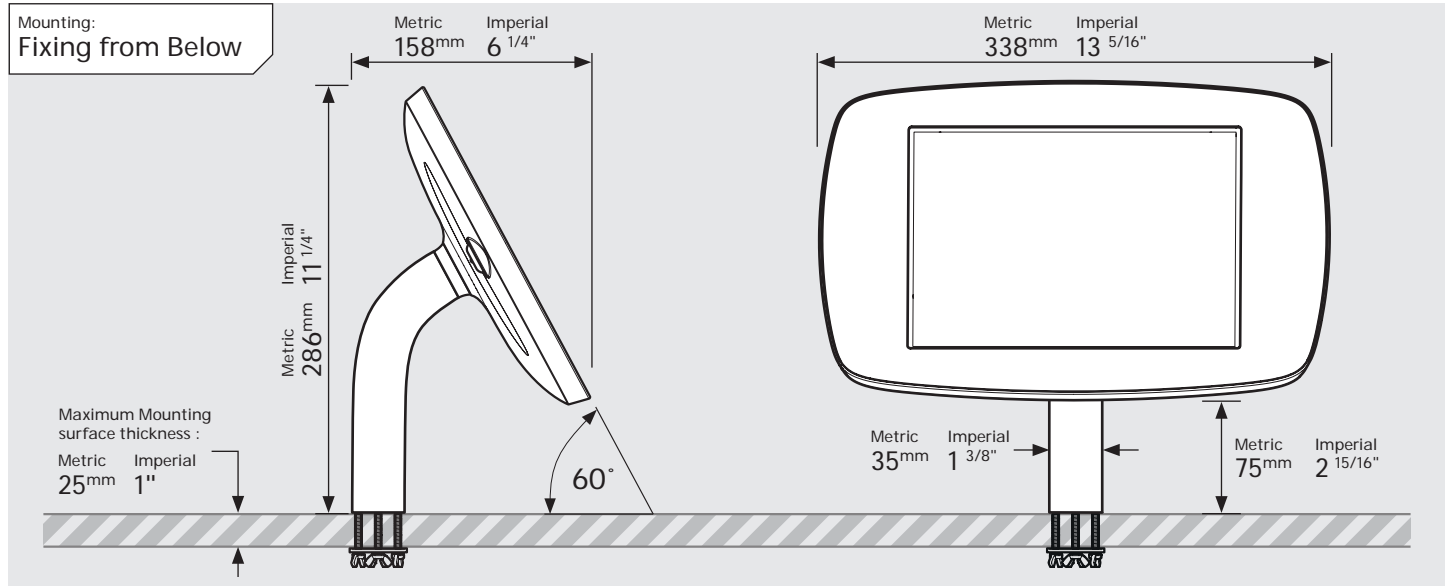

PRODUCT DATA SHEET - BOUNCEPAD STATIC60

bouncepad[®]

Case: Midi Arm: Static60 Mounting: Fixing from Below
 Fixing from Above Packaged weight: 1.89kg Colour: White
 Black

PRODUCT DATA SHEET - BOUNCEPAD STATIC60

bouncepad[®]

Case: Maxi Arm: Static60 Mounting: Fixing from Below
 Fixing from Above Packaged weight: 2.12kg Colour: White
 Black

PRODUCT DATA SHEET - BOUNCEPAD STATIC60

bouncepad[®]

Case: Mega Arm: Static60 Mounting: Fixing from Below Packaged weight: 2.51kg Colour: White
Black
Fixing from Above