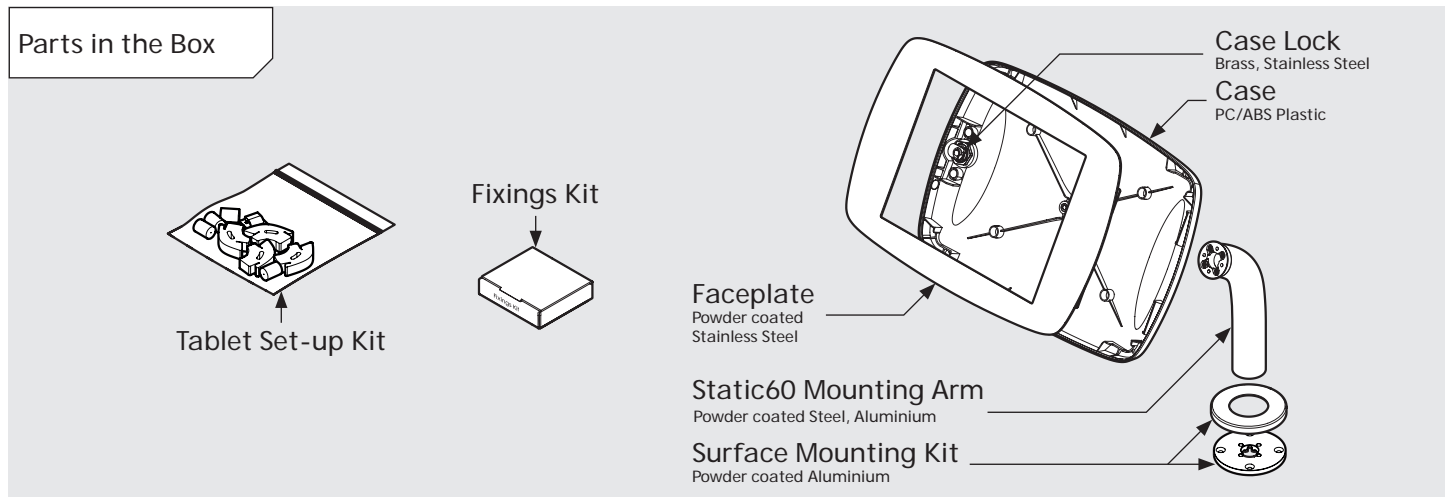

PRODUCT DATA SHEET - BOUNCEPAD STATIC60

bouncepad[®]

Case: Midi Arm: Static60 Mounting: Fixing from Below
 Fixing from Above Packaged weight: 1.89kg Colour: White
 Black

PRODUCT DATA SHEET - BOUNCEPAD STATIC60

bouncepad[®]

Case: Maxi Arm: Static60 Mounting: Fixing from Below
 Fixing from Above Packaged weight: 2.12kg Colour: White
 Black

PRODUCT DATA SHEET - BOUNCEPAD STATIC60

bouncepad[®]

Case: Mega Arm: Static60 Mounting: Fixing from Below Packaged weight: 2.51kg Colour: White
Black
Fixing from Above