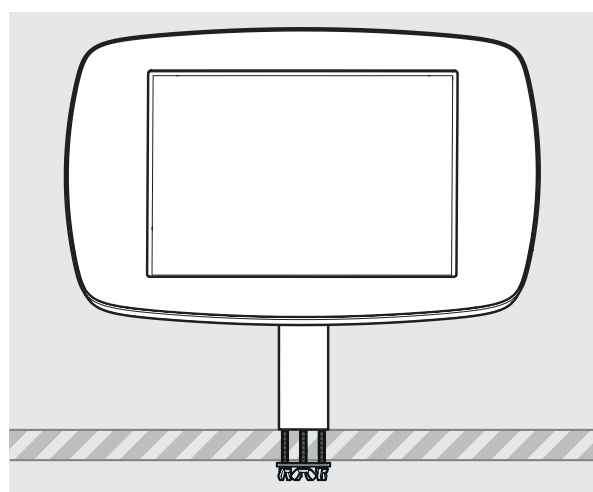

Mini Case supported devices:

- iPad Mini 1
- iPad Mini 2
- iPad Mini 3
- iPad Mini 4
- iPad Mini (2019)

Midi Case supported devices:

- iPad 6th Gen
- iPad 5th Gen
- iPad 4th Gen
- iPad 3rd Gen
- iPad Pro 9.7
- iPad Air 1
- iPad Air 2
- Samsung Tab S2 9.7
- Samsung Tab S3 9.7
- Samsung Tab A 9.7

- iPad Pro 12.9" 1st Gen
- iPad Pro 12.9" 2nd Gen
- iPad Pro 12.9" 3rd Gen
- Microsoft Surface Pro 4
- Microsoft Surface Pro 5

PRODUCT DATA SHEET - BOUNCEPAD STATIC60

bouncepad[®]

Case: Mini Arm: Static60 Mounting: Fixing from Below
 Fixing from Above Packaged weight: 1.71kg Colour: White
 Black