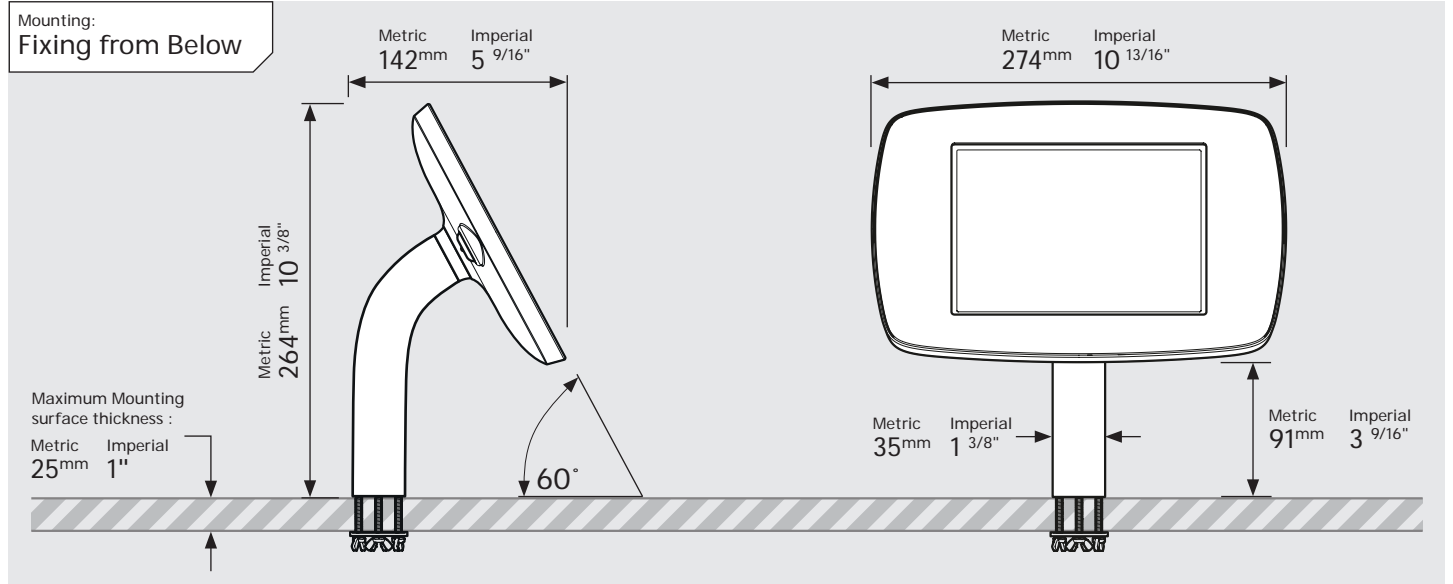

- iPad Pro 12.9" 1st Gen
- iPad Pro 12.9" 2nd Gen
- iPad Pro 12.9" 3rd Gen
- Microsoft Surface Pro 4
- Microsoft Surface Pro 5

PRODUCT DATA SHEET - BOUNCEPAD STATIC60

bouncepad[®]

Case: Mini Arm: Static60 Mounting: Fixing from Below
 Fixing from Above Packaged weight: 1.71kg Colour: White
 Black

PRODUCT DATA SHEET - BOUNCEPAD STATIC60

bouncepad[®]

Case: Midi Arm: Static60 Mounting: Fixing from Below
 Fixing from Above Packaged weight: 1.89kg Colour: White
 Black

PRODUCT DATA SHEET - BOUNCEPAD STATIC60