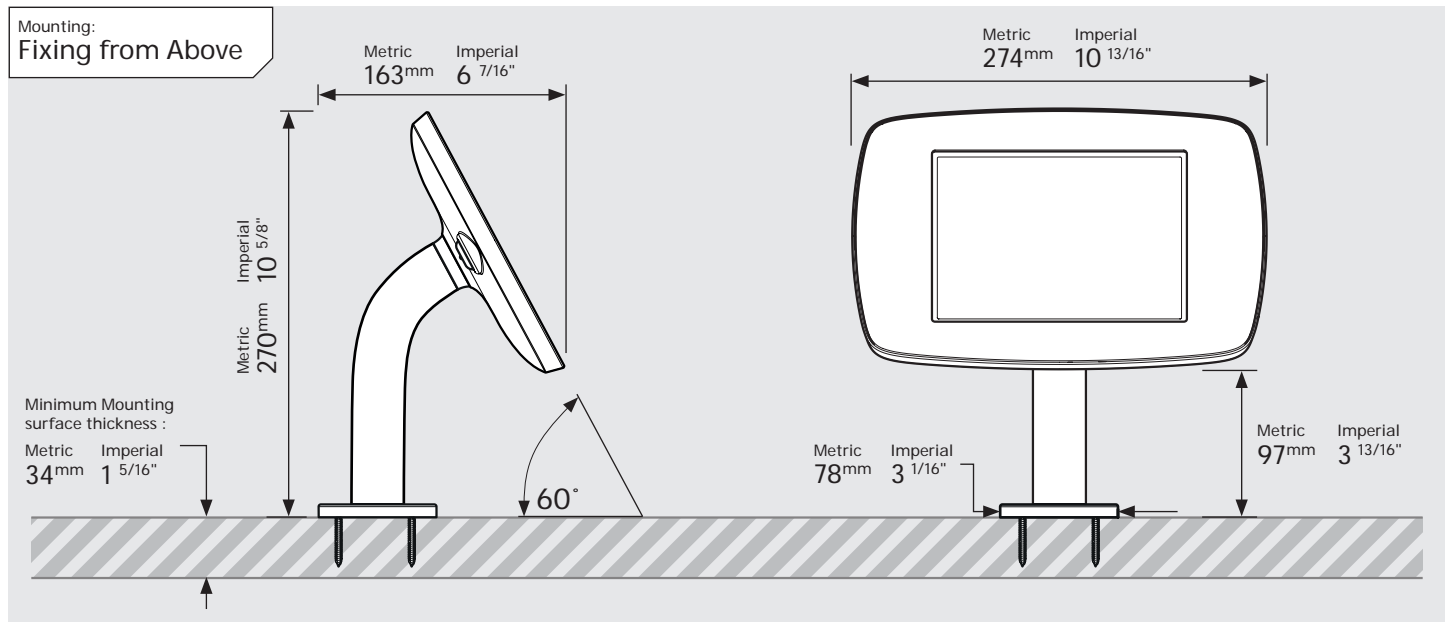

- iPad Pro 12.9" 1st Gen
- iPad Pro 12.9" 2nd Gen
- iPad Pro 12.9" 3rd Gen
- Microsoft Surface Pro 4
- Microsoft Surface Pro 5

PRODUCT DATA SHEET - BOUNCEPAD STATIC60

bouncepad[®]

Case: Mini Arm: Static60 Mounting: Fixing from Below
 Fixing from Above Packaged weight: 1.71kg Colour: White
 Black