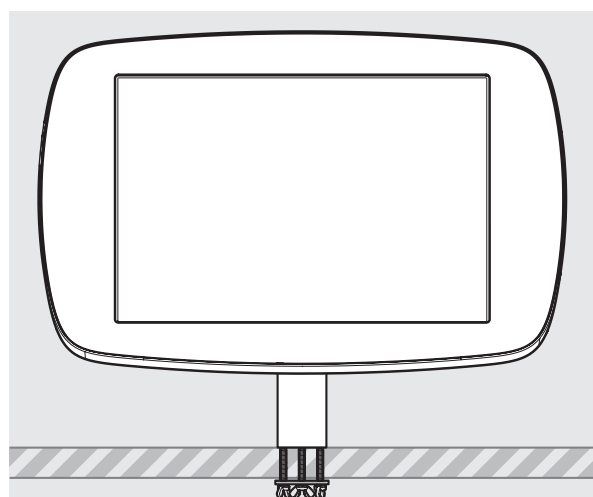

Mini Case supported devices:

- iPad Mini 1
- iPad Mini 2
- iPad Mini 3
- iPad Mini 4
- iPad Mini (2019)

Midi Case supported devices:

- iPad 6th Gen
- iPad 5th Gen
- iPad 4th Gen
- iPad 3rd Gen
- iPad Pro 9.7
- iPad Air 1
- iPad Air 2
- Samsung Tab S2 9.7
- Samsung Tab S3 9.7
- Samsung Tab A 9.7

Maxi Case supported devices:

- iPad Pro 10.5
- iPad Pro 11.0
- iPad Air (2019)
- Samsung Tab A6 10.1
- Samsung Tab A 10.1
- Samsung Tab A 10.5
- Samsung Tab 4 10.1
- Microsoft Surface Go

Mega Case supported devices:

- iPad Pro 12.9" 1st Gen
- iPad Pro 12.9" 2nd Gen
- iPad Pro 12.9" 3rd Gen
- Microsoft Surface Pro 4
- Microsoft Surface Pro 5

PRODUCT DATA SHEET - BOUNCEPAD STATIC60

bouncepad[®]

Case: Mini Arm: Static60 Mounting: Fixing from Below
 Fixing from Above Packaged weight: 1.71kg Colour: White
 Black