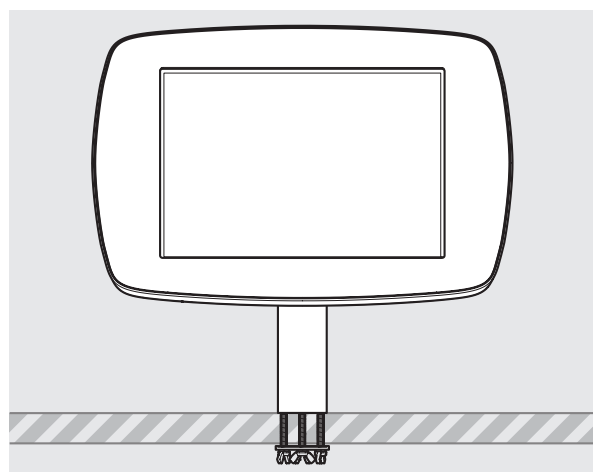

Mini Case supported devices:

- iPad Mini 1
- iPad Mini 2
- iPad Mini 3
- iPad Mini 4
- iPad Mini (2019)

Midi Case supported devices:

- iPad 6th Gen
- iPad 5th Gen
- iPad 4th Gen
- iPad 3rd Gen
- iPad Pro 9.7
- iPad Air 1
- iPad Air 2
- Samsung Tab S2 9.7
- Samsung Tab S3 9.7
- Samsung Tab A 9.7

Maxi Case supported devices:

- iPad Pro 10.5
- iPad Pro 11.0
- iPad Air (2019)
- Samsung Tab A6 10.1
- Samsung Tab A 10.1
- Samsung Tab A 10.5
- Samsung Tab 4 10.1
- Microsoft Surface Go

Mega Case supported devices:

- iPad Pro 12.9" 1st Gen
- iPad Pro 12.9" 2nd Gen
- iPad Pro 12.9" 3rd Gen
- Microsoft Surface Pro 4
- Microsoft Surface Pro 5

PRODUCT DATA SHEET - BOUNCEPAD STATIC60

bouncepad[®]

Case: Mini Arm: Static60 Mounting: Fixing from Below
 Fixing from Above Packaged weight: 1.71kg Colour: White
 Black