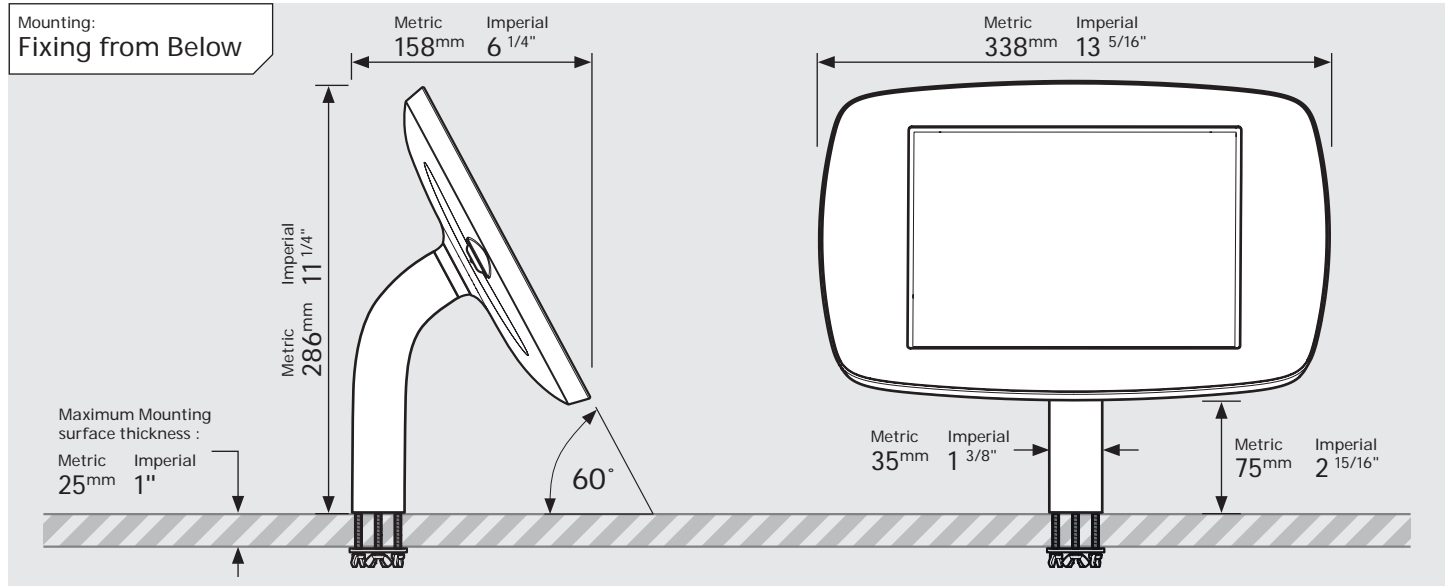

PRODUCT DATA SHEET - BOUNCEPAD STATIC60

bouncepad[®]

Case: Midi Arm: Static60 Mounting: Fixing from Below
 Fixing from Above Packaged weight: 1.89kg Colour: White
 Black

PRODUCT DATA SHEET - BOUNCEPAD STATIC60

bouncepad[®]

Case: Maxi Arm: Static60 Mounting: Fixing from Below
 Fixing from Above Packaged weight: 2.12kg Colour: White
 Black

PRODUCT DATA SHEET - BOUNCEPAD STATIC60

bouncepad[®]

Case: Mega Arm: Static60 Mounting: Fixing from Below Packaged weight: 2.51kg Colour: White
Black

Fixing from Above