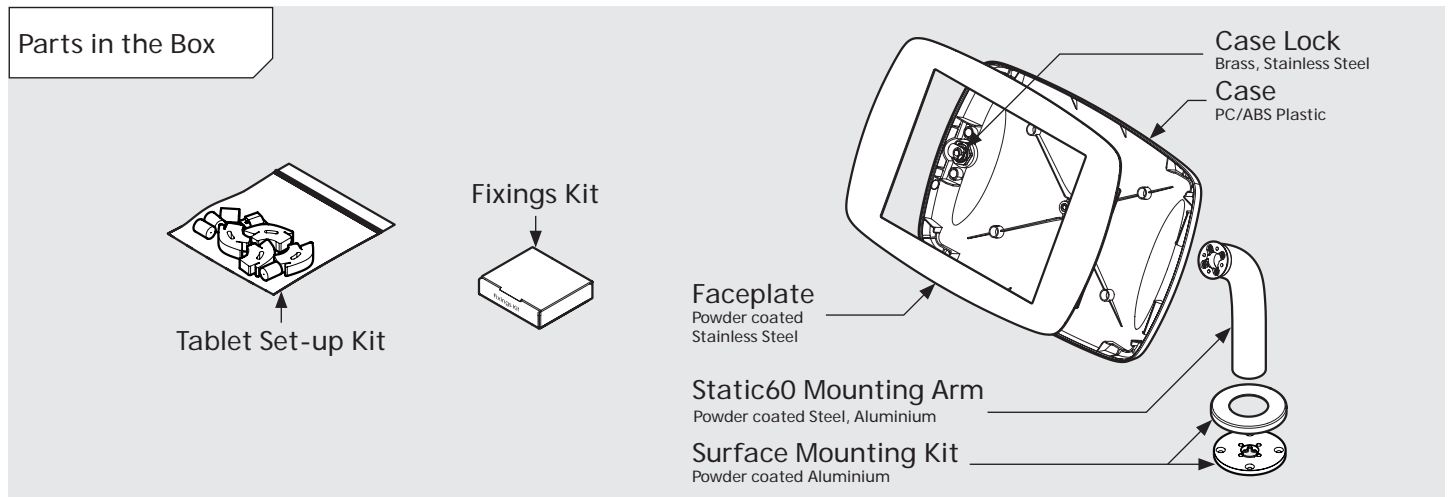

PRODUCT DATA SHEET - BOUNCEPAD STATIC60

bouncepad[®]

Case: Midi Arm: Static60 Mounting: Fixing from Below
 Fixing from Above Packaged weight: 1.89kg Colour: White
 Black

PRODUCT DATA SHEET - BOUNCEPAD STATIC60

bouncepad[®]

Case: Maxi Arm: Static60 Mounting: Fixing from Below
 Fixing from Above Packaged weight: 2.12kg Colour: White
 Black

PRODUCT DATA SHEET - BOUNCEPAD STATIC60

bouncepad[®]

Case: Mega Arm: Static60 Mounting: Fixing from Below Packaged weight: 2.51kg Colour: White
Black