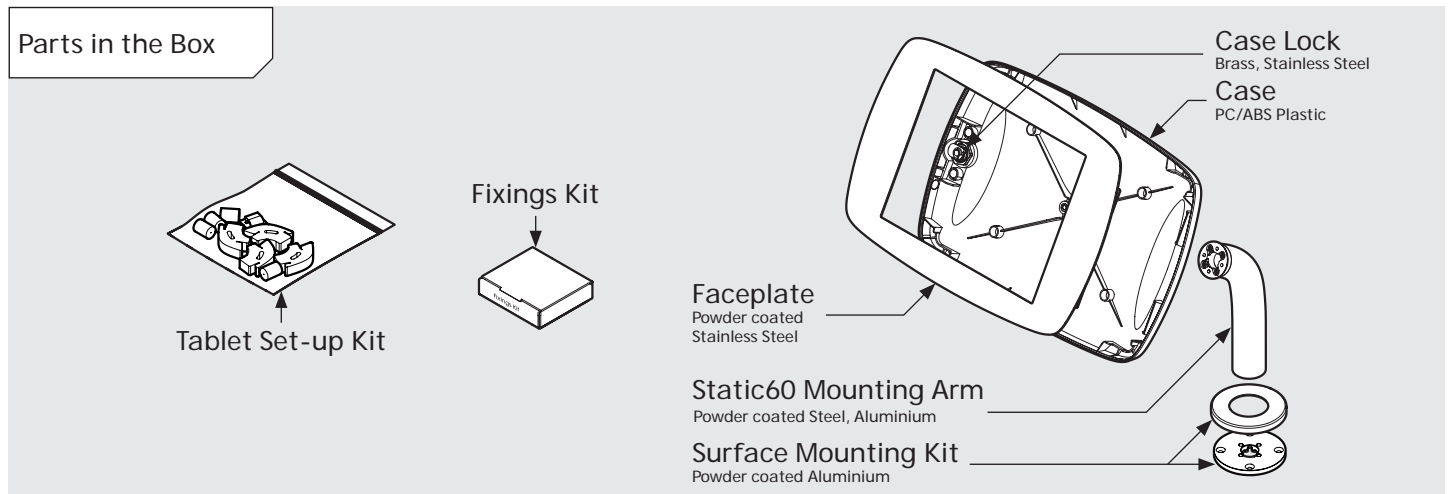

PRODUCT DATA SHEET - BOUNCEPAD STATIC60

bouncepad[®]

Case: Midi Arm: Static60 Mounting: Fixing from Below
 Fixing from Above Packaged weight: 1.89kg Colour: White
 Black

PRODUCT DATA SHEET - BOUNCEPAD STATIC60

bouncepad[®]

Case: Maxi Arm: Static60 Mounting: Fixing from Below
 Packaged weight: 2.12kg Colour: White
 Black
 Fixing from Above

PRODUCT DATA SHEET - BOUNCEPAD STATIC60

bouncepad[®]

Case: Mega Arm: Static60 Mounting: Fixing from Below Packaged weight: 2.51kg Colour: White Black