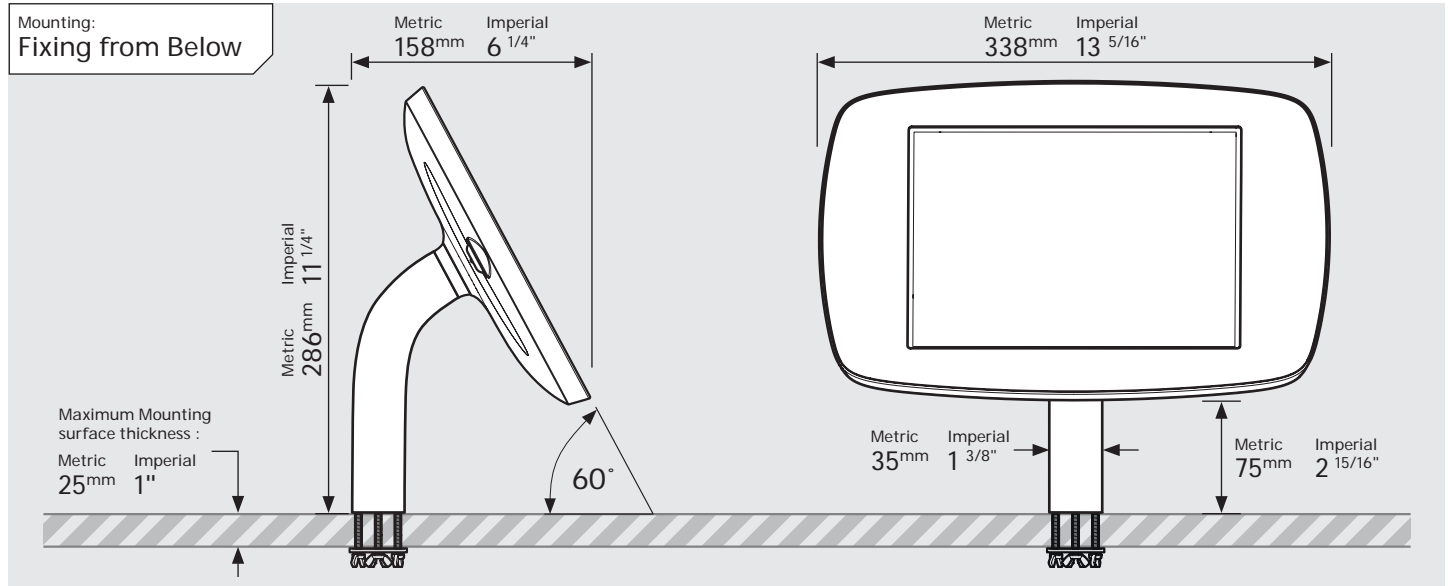

PRODUCT DATA SHEET - BOUNCEPAD STATIC60

bouncepad[®]

Case: Midi Arm: Static60 Mounting: Fixing from Below
 Fixing from Above Packaged weight: 1.89kg Colour: White
 Black

PRODUCT DATA SHEET - BOUNCEPAD STATIC60

bouncepad[®]

Case: Maxi Arm: Static60 Mounting: Fixing from Below
 Packaged weight: 2.12kg Colour: White
 Black
 Fixing from Above

PRODUCT DATA SHEET - BOUNCEPAD STATIC60

bouncepad[®]

Case: Mega Arm: Static60 Mounting: Fixing from Below Packaged weight: 2.51kg Colour: White Black

Fixing from Above