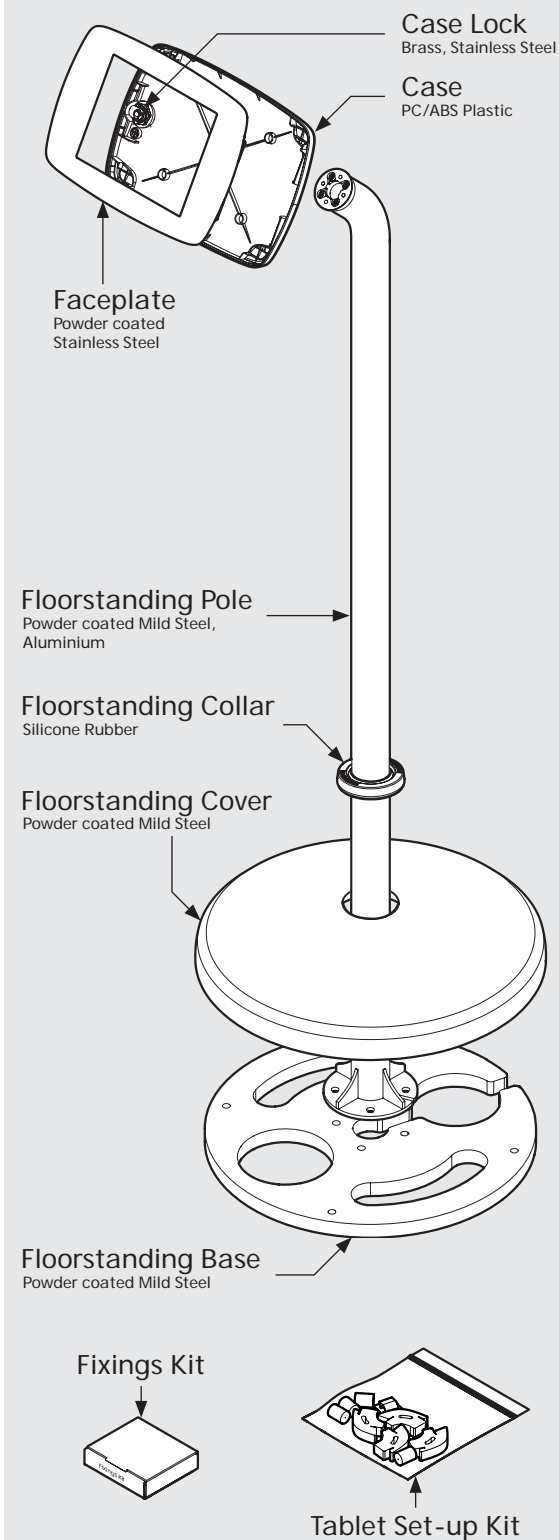

PRODUCT DATA SHEET - FLOORSTANDING (MINI CASE)

bouncepad®

Case:	Arm:	Mounting:	Packaged weight:	Colour:
Mini	Floorstanding	Not Applicable	13.82kg	White Black

Parts in the Box

PRODUCT DATA SHEET - FLOORSTANDING (MIDI CASE)

bouncepad®

Case:	Arm:	Mounting:	Packaged weight:	Colour:
Midi	Floorstanding	Not Applicable	14.0kg	White Black

PRODUCT DATA SHEET - FLOORSTANDING (MAXI CASE)

bouncepad®

Case:	Arm:	Mounting:	Packaged weight:	Colour:
Maxi	Floorstanding	Not Applicable	14.23kg	White Black

PRODUCT DATA SHEET - FLOORSTANDING (MEGA CASE)

bouncepad®

Case:	Arm:	Mounting:	Packaged weight:	Colour:
Mega	Floorstanding	Not Applicable	14.62kg	White Black