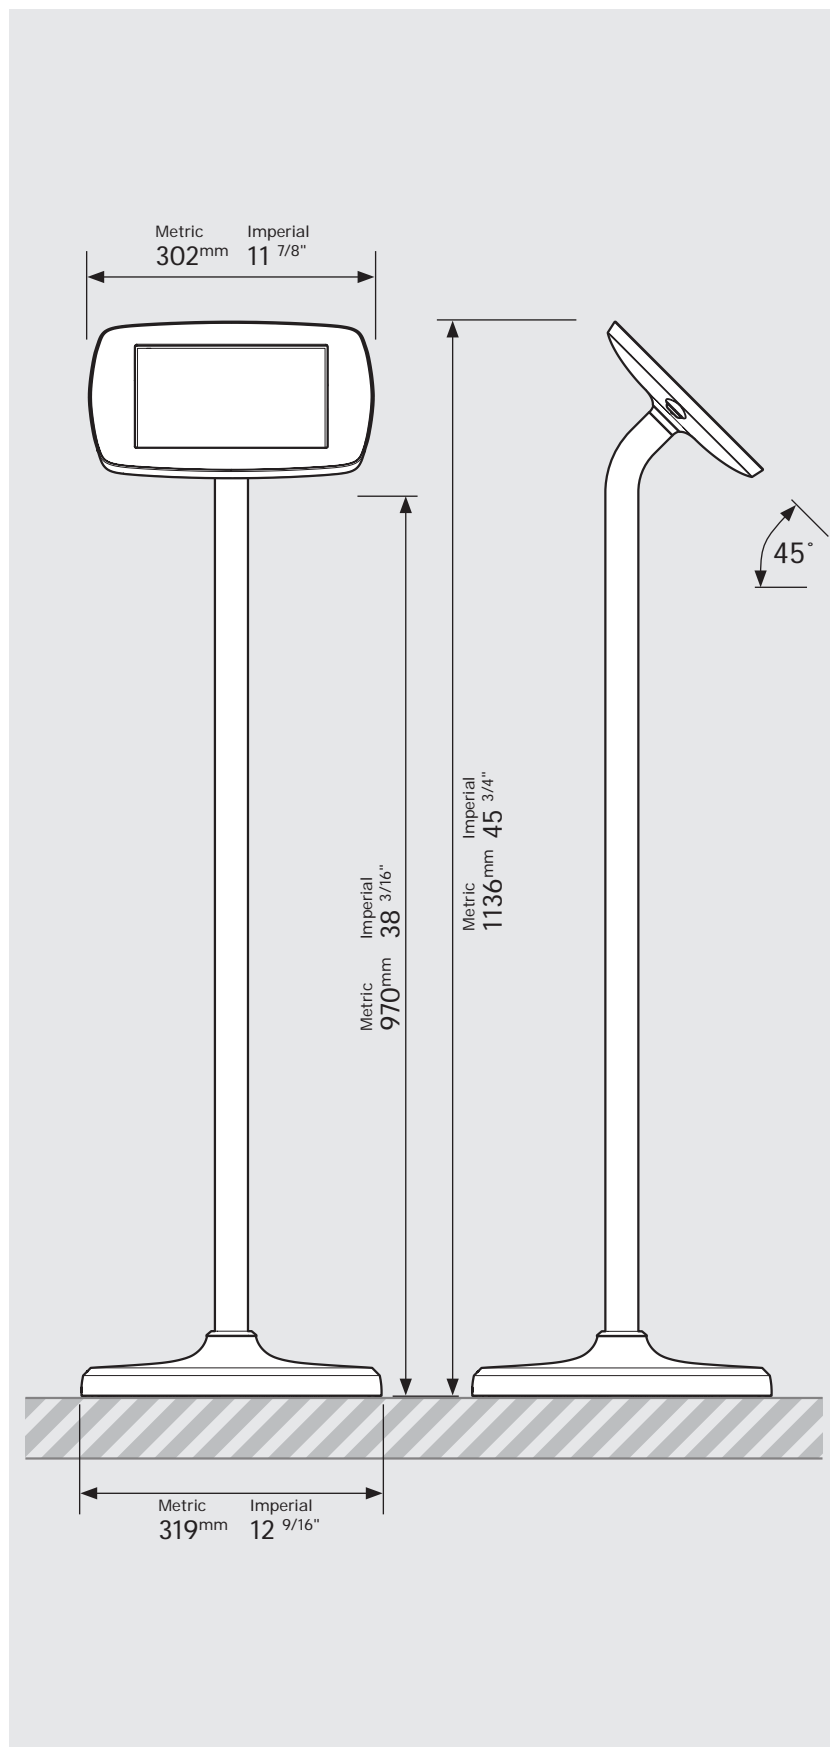

PRODUCT DATA SHEET - FLOORSTANDING (MINI CASE)

bouncepad®

Case:	Arm:	Mounting:	Packaged weight:	Colour:
Mini	Floorstanding	Not Applicable	13.82kg	White Black

Parts in the Box

PRODUCT DATA SHEET - FLOORSTANDING (MIDI CASE)

bouncepad®

Case:	Arm:	Mounting:	Packaged weight:	Colour:
Midi	Floorstanding	Not Applicable	14.0kg	White Black

PRODUCT DATA SHEET - FLOORSTANDING (MAXI CASE)

bouncepad®

Case:	Arm:	Mounting:	Packaged weight:	Colour:
Maxi	Floorstanding	Not Applicable	14.23kg	White Black

PRODUCT DATA SHEET - FLOORSTANDING (MEGA CASE)

bouncepad®

Case:	Arm:	Mounting:	Packaged weight:	Colour:
Mega	Floorstanding	Not Applicable	14.62kg	White Black