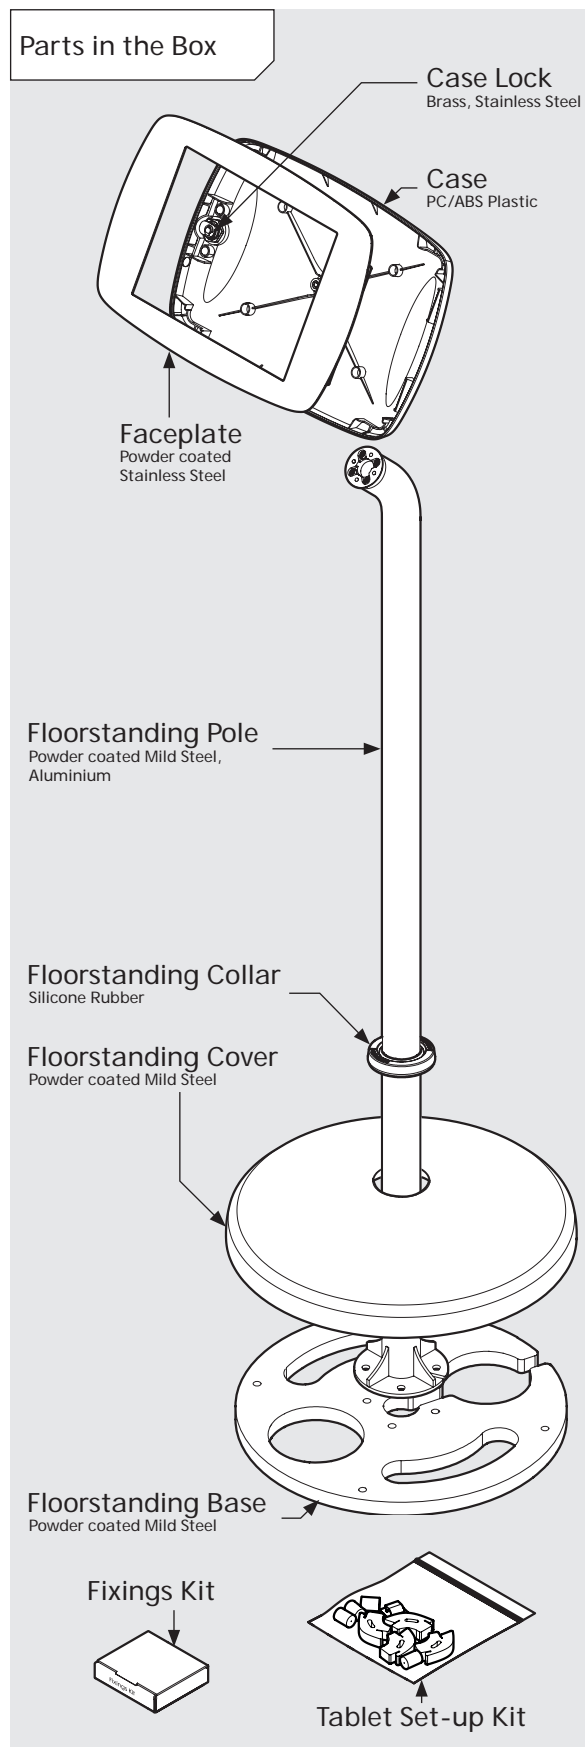

PRODUCT DATA SHEET - FLOORSTANDING (MINI CASE)

bouncepad®

Case:	Arm:	Mounting:	Packaged weight:	Colour:
Mini	Floorstanding	Not Applicable	13.82kg	White Black

Parts in the Box

PRODUCT DATA SHEET - FLOORSTANDING (MIDI CASE)

bouncepad®

Case:	Arm:	Mounting:	Packaged weight:	Colour:
Midi	Floorstanding	Not Applicable	14.0kg	White Black

PRODUCT DATA SHEET - FLOORSTANDING (MAXI CASE)

bouncepad®

Case:	Arm:	Mounting:	Packaged weight:	Colour:
Maxi	Floorstanding	Not Applicable	14.23kg	White Black

PRODUCT DATA SHEET - FLOORSTANDING (MEGA CASE)

bouncepad®

Case:	Arm:	Mounting:	Packaged weight:	Colour:
Mega	Floorstanding	Not Applicable	14.62kg	White Black