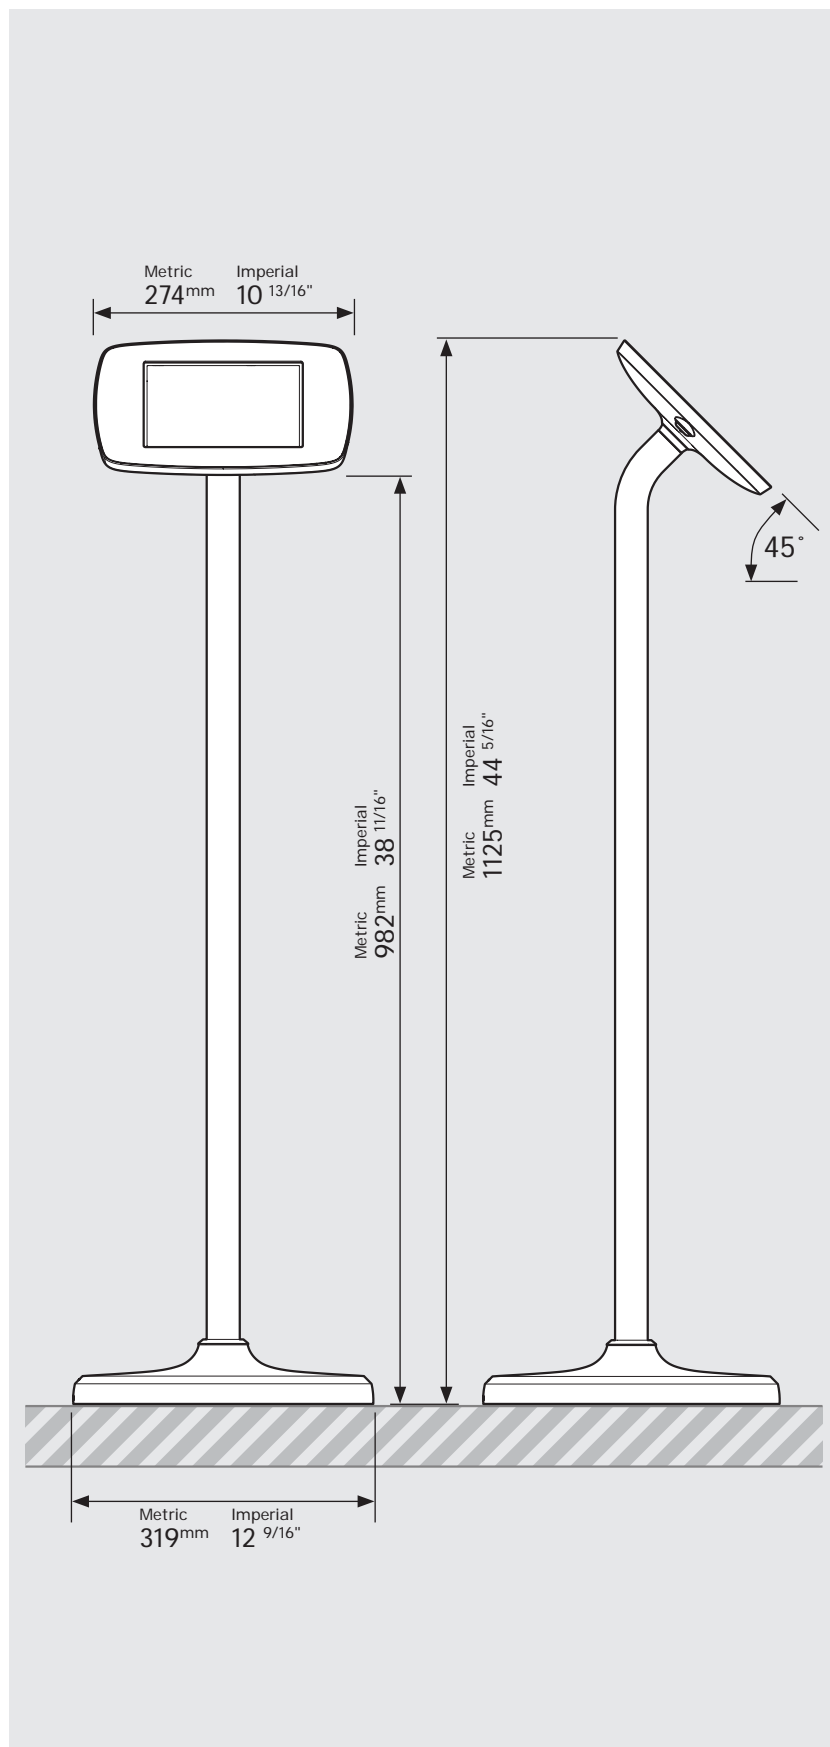

PRODUCT DATA SHEET - FLOORSTANDING (MINI CASE)

bouncepad®

Case:	Arm:	Mounting:	Packaged weight:	Colour:
Mini	Floorstanding	Not Applicable	13.82kg	White Black

Parts in the Box

PRODUCT DATA SHEET - FLOORSTANDING (MIDI CASE)

bouncepad®

Case:	Arm:	Mounting:	Packaged weight:	Colour:
Midi	Floorstanding	Not Applicable	14.0kg	White Black

PRODUCT DATA SHEET - FLOORSTANDING (MAXI CASE)

bouncepad®

Case:	Arm:	Mounting:	Packaged weight:	Colour:
Maxi	Floorstanding	Not Applicable	14.23kg	White Black

PRODUCT DATA SHEET - FLOORSTANDING (MEGA CASE)

bouncepad®

Case:	Arm:	Mounting:	Packaged weight:	Colour:
Mega	Floorstanding	Not Applicable	14.62kg	White Black