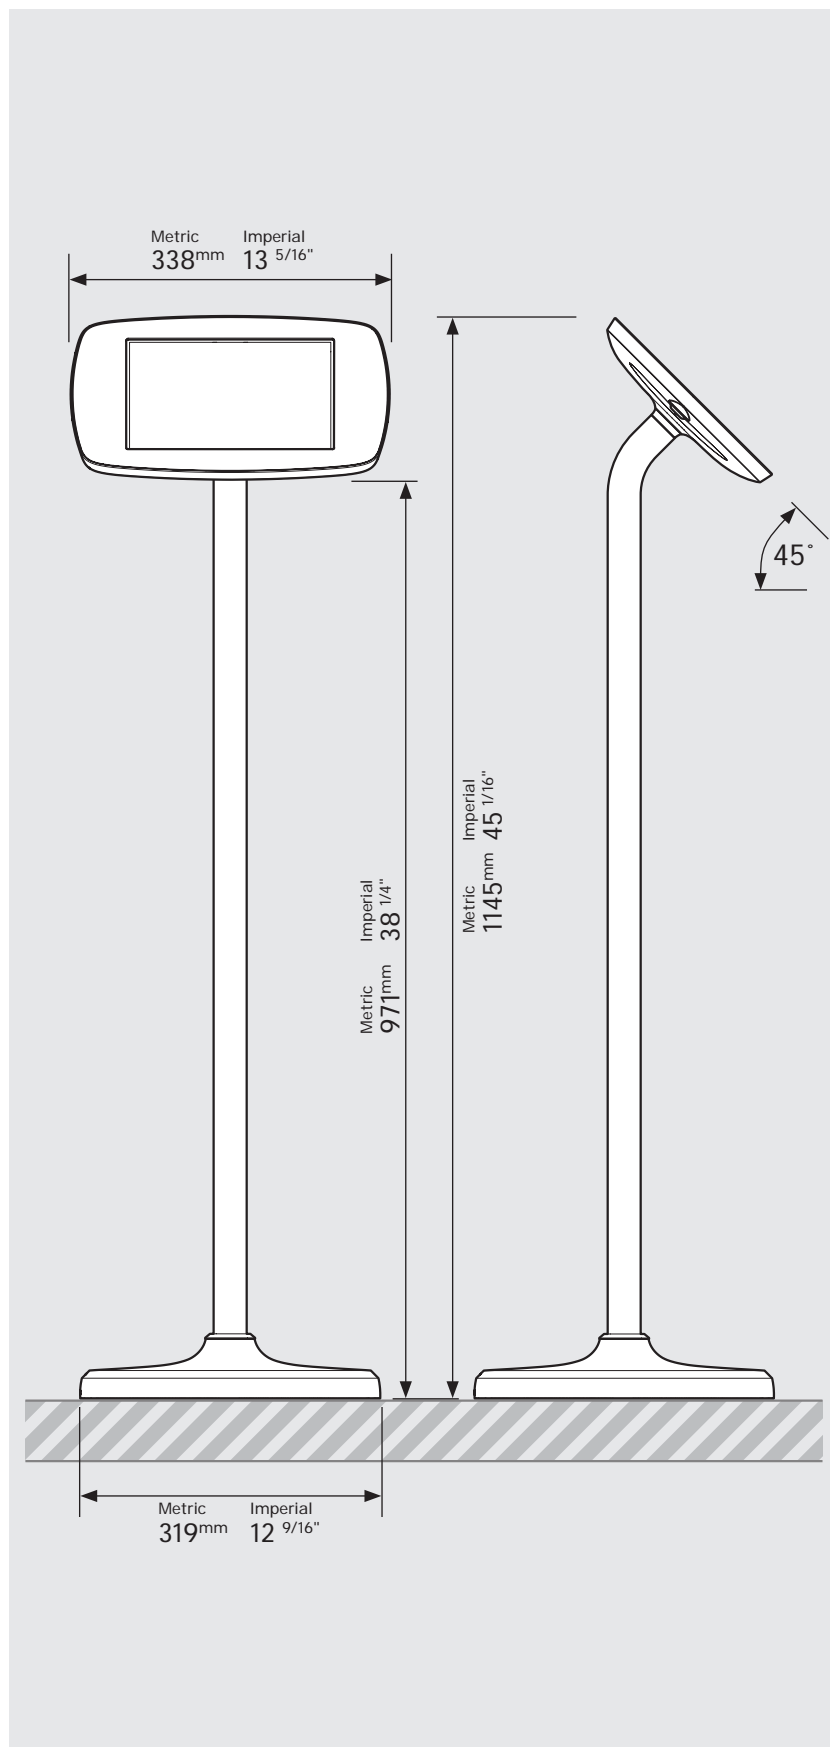

PRODUCT DATA SHEET - FLOORSTANDING (MINI CASE)

bouncepad®

Case:	Arm:	Mounting:	Packaged weight:	Colour:
Mini	Floorstanding	Not Applicable	13.82kg	White Black

Parts in the Box

PRODUCT DATA SHEET - FLOORSTANDING (MIDI CASE)

bouncepad®

Case:	Arm:	Mounting:	Packaged weight:	Colour:
Midi	Floorstanding	Not Applicable	14.0kg	White Black

PRODUCT DATA SHEET - FLOORSTANDING (MAXI CASE)

bouncepad®

Case:	Arm:	Mounting:	Packaged weight:	Colour:
Maxi	Floorstanding	Not Applicable	14.23kg	White Black

PRODUCT DATA SHEET - FLOORSTANDING (MEGA CASE)

bouncepad®

Case:	Arm:	Mounting:	Packaged weight:	Colour:
Mega	Floorstanding	Not Applicable	14.62kg	White Black