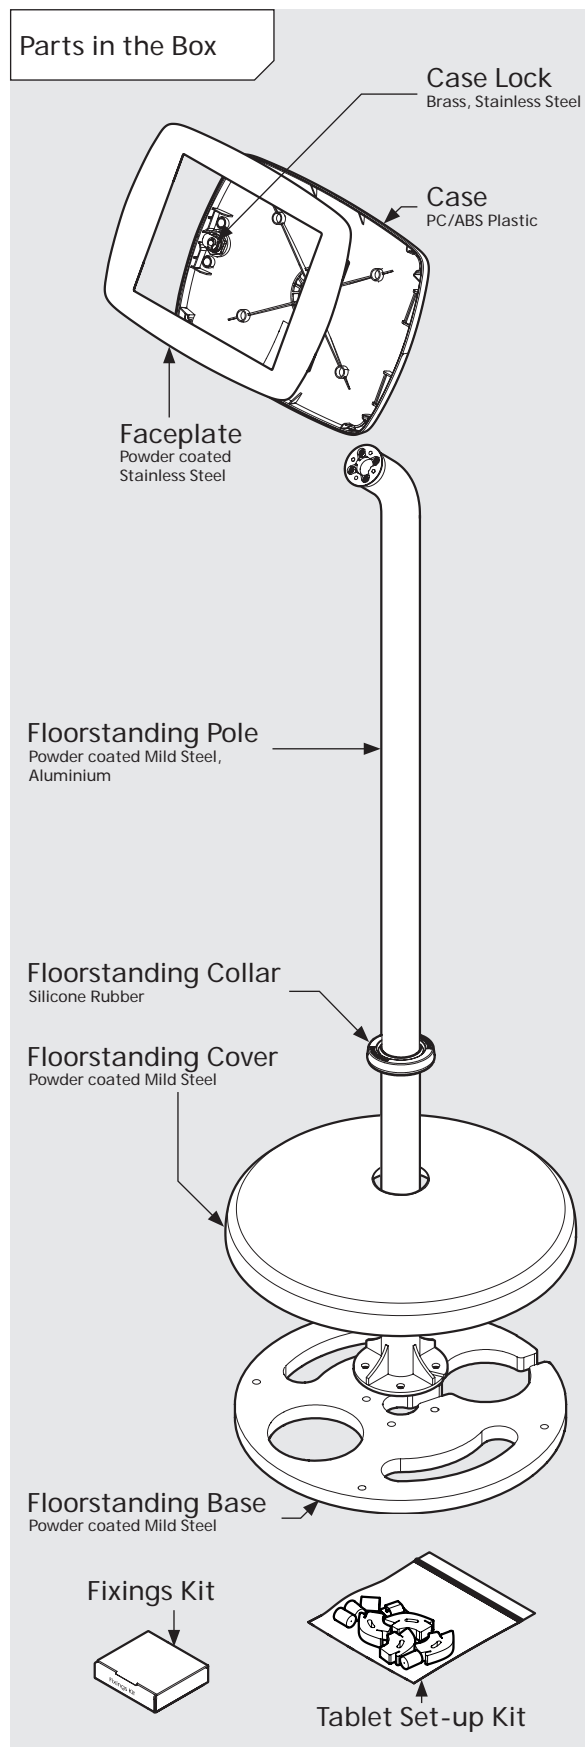

PRODUCT DATA SHEET - FLOORSTANDING (MINI CASE)

bouncepad®

Case:	Arm:	Mounting:	Packaged weight:	Colour:
Mini	Floorstanding	Not Applicable	13.82kg	White Black

Parts in the Box

PRODUCT DATA SHEET - FLOORSTANDING (MIDI CASE)

bouncepad®

Case:	Arm:	Mounting:	Packaged weight:	Colour:
Midi	Floorstanding	Not Applicable	14.0kg	White Black

PRODUCT DATA SHEET - FLOORSTANDING (MAXI CASE)

bouncepad®

Case:	Arm:	Mounting:	Packaged weight:	Colour:
Maxi	Floorstanding	Not Applicable	14.23kg	White Black

PRODUCT DATA SHEET - FLOORSTANDING (MEGA CASE)

bouncepad®

Case:	Arm:	Mounting:	Packaged weight:	Colour:
Mega	Floorstanding	Not Applicable	14.62kg	White Black