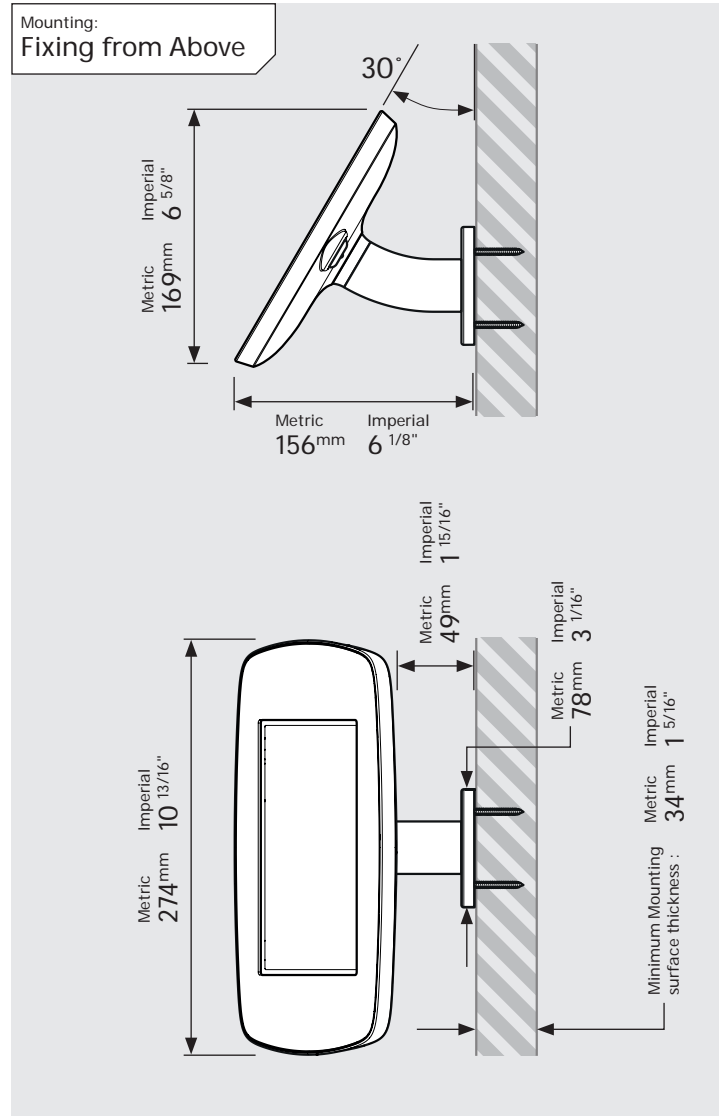

- iPad Pro 12.9" 1st Gen
- iPad Pro 12.9" 2nd Gen
- iPad Pro 12.9" 3rd Gen
- Microsoft Surface Pro 4
- Microsoft Surface Pro 5

PRODUCT DATA SHEET - BOUNCEPAD WALLMOUNT

bouncepad[®]

Case: Mini Arm: Wallmount Mounting: Fixing from Below
 Fixing from Above Packaged weight: 1.66kg Colour: White
 Black

Case:	Arm:	Mounting:	Packaged weight:	Colour:
Maxi	Wallmount	Fixing from Below	2.07kg	White Black
		Fixing from Above		

PRODUCT DATA SHEET - BOUNCEPAD WALLMOUNT

Case: Mega
Arm: Wallmount
Mounting: Fixing from Below
 Fixing from Above
Packaged weight: 2.46kg
Colour: White
 Black