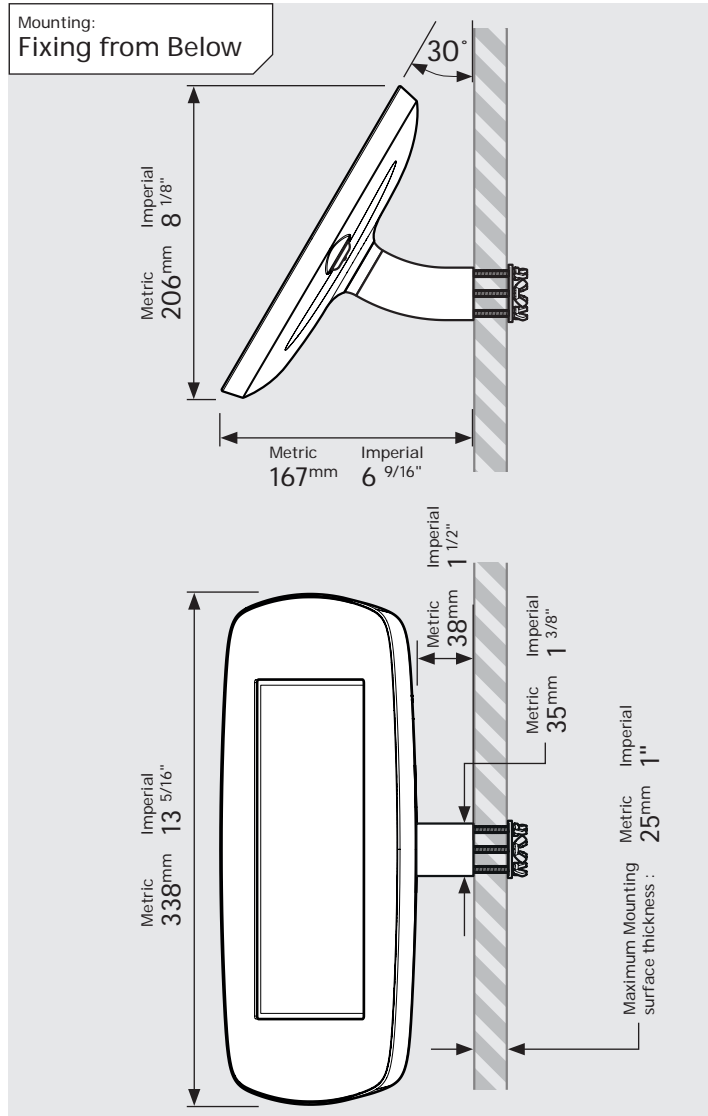

- iPad Pro 12.9" 1st Gen
- iPad Pro 12.9" 2nd Gen
- iPad Pro 12.9" 3rd Gen
- Microsoft Surface Pro 4
- Microsoft Surface Pro 5

PRODUCT DATA SHEET - BOUNCEPAD WALLMOUNT

bouncepad[®]

Case: Mini Arm: Wallmount Mounting: Fixing from Below
 Fixing from Above Packaged weight: 1.66kg Colour: White
 Black

PRODUCT DATA SHEET - BOUNCEPAD WALLMOUNT

bouncepad®

Case: Midi Arm: Wallmount Mounting: Fixing from Below
 Fixing from Above Packaged weight: 1.84kg Colour: White
 Black

PRODUCT DATA SHEET - BOUNCEPAD WALLMOUNT

Case:	Arm:	Mounting:	Packaged weight:	Colour:
Maxi	Wallmount	Fixing from Below	2.07kg	White Black
		Fixing from Above		

PRODUCT DATA SHEET - BOUNCEPAD WALLMOUNT

Case: Mega
Arm: Wallmount
Mounting: Fixing from Below
 Fixing from Above
Packaged weight: 2.46kg
Colour: White
 Black