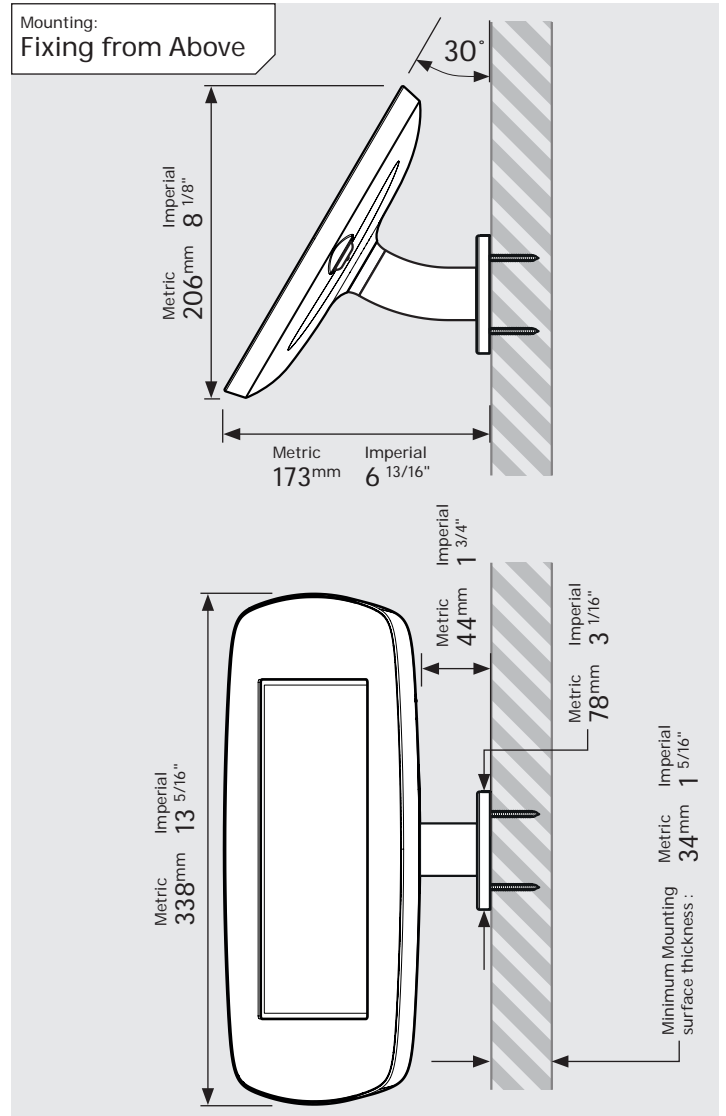

- iPad Pro 12.9" 1st Gen
- iPad Pro 12.9" 2nd Gen
- iPad Pro 12.9" 3rd Gen
- Microsoft Surface Pro 4
- Microsoft Surface Pro 5

PRODUCT DATA SHEET - BOUNCEPAD WALLMOUNT

bouncepad[®]

Case: Mini Arm: Wallmount Mounting: Fixing from Below
 Fixing from Above Packaged weight: 1.66kg Colour: White
 Black

PRODUCT DATA SHEET - BOUNCEPAD WALLMOUNT

bouncepad®

Case: Midi Arm: Wallmount Mounting: Fixing from Below
 Fixing from Above Packaged weight: 1.84kg Colour: White
 Black

PRODUCT DATA SHEET - BOUNCEPAD WALLMOUNT

Case:	Arm:	Mounting:	Packaged weight:	Colour:
Maxi	Wallmount	Fixing from Below	2.07kg	White Black
		Fixing from Above		

PRODUCT DATA SHEET - BOUNCEPAD WALLMOUNT

Case: Mega
Arm: Wallmount
Mounting: Fixing from Below
 Fixing from Above
Packaged weight: 2.46kg
Colour: White
 Black