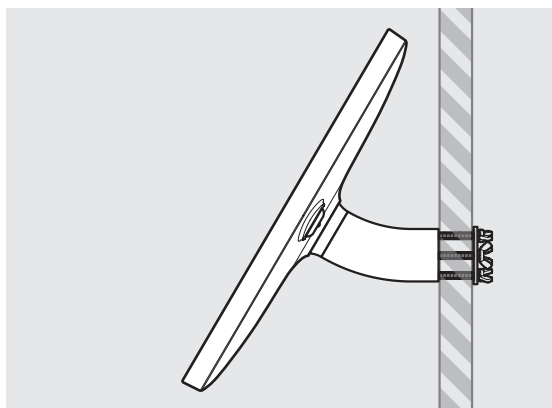

Mega Case supported devices:

- iPad Pro 12.9" 1st Gen
- iPad Pro 12.9" 2nd Gen
- iPad Pro 12.9" 3rd Gen
- Microsoft Surface Pro 4
- Microsoft Surface Pro 5