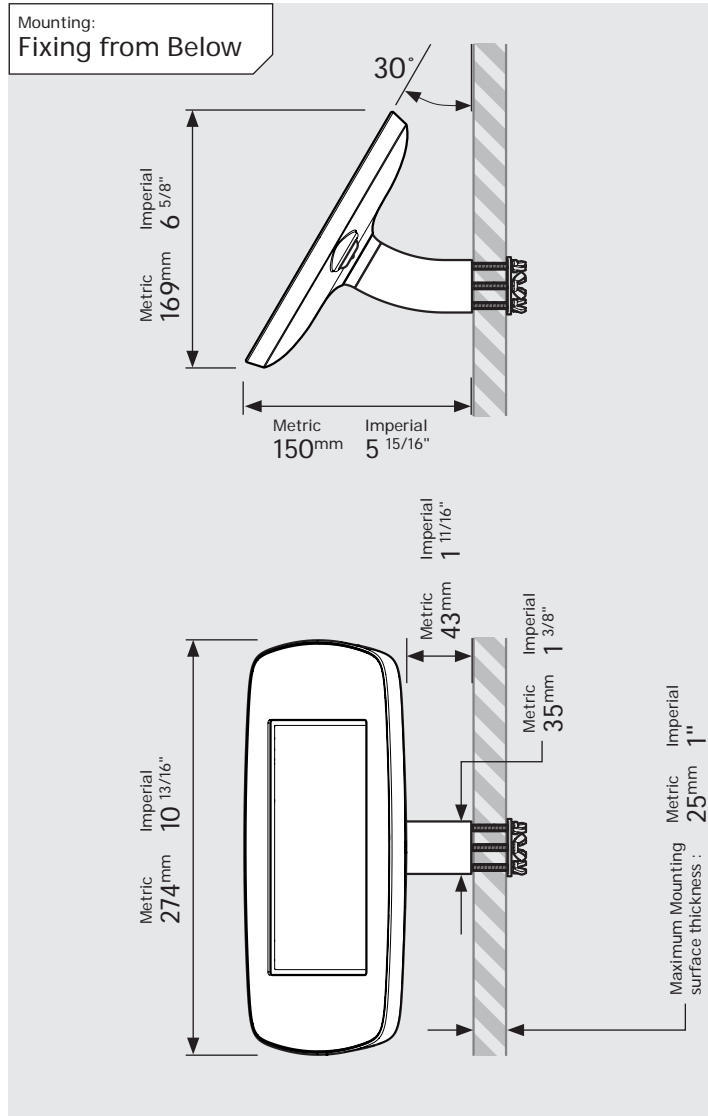

- iPad Pro 12.9" 1st Gen
- iPad Pro 12.9" 2nd Gen
- iPad Pro 12.9" 3rd Gen
- Microsoft Surface Pro 4
- Microsoft Surface Pro 5

PRODUCT DATA SHEET - BOUNCEPAD WALLMOUNT

bouncepad[®]

Case: Mini Arm: Wallmount Mounting: Fixing from Below
 Fixing from Above Packaged weight: 1.66kg Colour: White
 Black

Case:	Arm:	Mounting:	Packaged weight:	Colour:
Maxi	Wallmount	Fixing from Below	2.07kg	White Black
		Fixing from Above		

PRODUCT DATA SHEET - BOUNCEPAD WALLMOUNT

Case: Mega
Arm: Wallmount
Mounting: Fixing from Below
 Fixing from Above
Packaged weight: 2.46kg
Colour: White
 Black