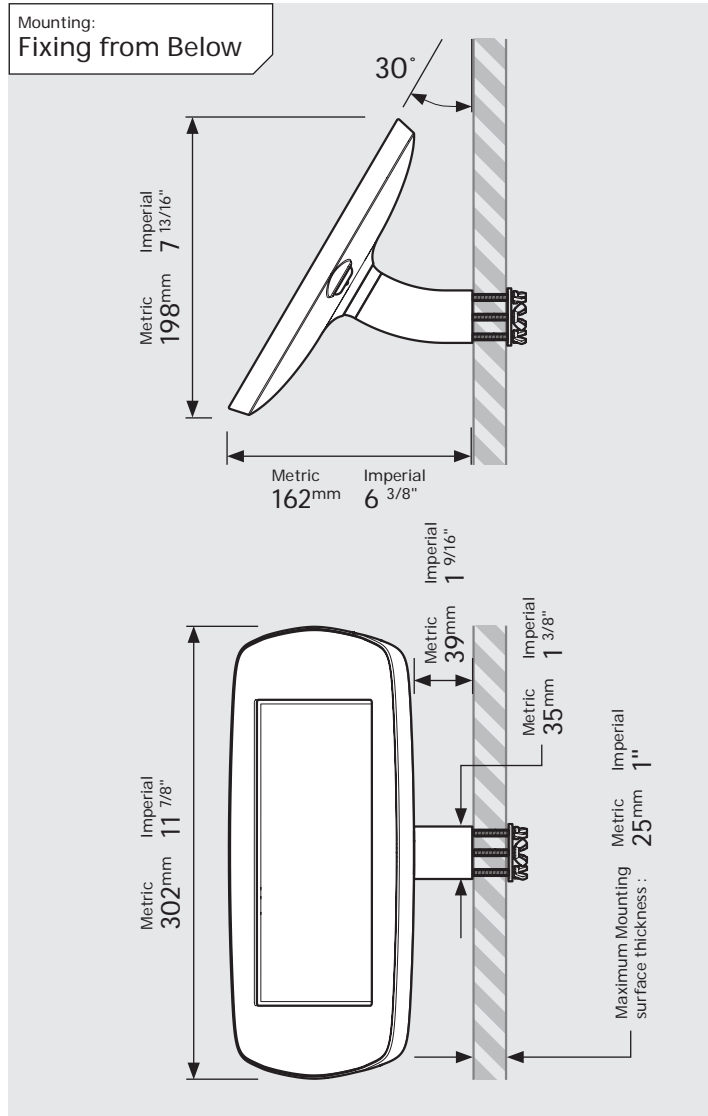

- iPad Pro 12.9" 1st Gen
- iPad Pro 12.9" 2nd Gen
- iPad Pro 12.9" 3rd Gen
- Microsoft Surface Pro 4
- Microsoft Surface Pro 5

PRODUCT DATA SHEET - BOUNCEPAD WALLMOUNT

bouncepad[®]

Case: Mini Arm: Wallmount Mounting: Fixing from Below
 Fixing from Above Packaged weight: 1.66kg Colour: White
 Black

PRODUCT DATA SHEET - BOUNCEPAD WALLMOUNT

bouncepad®

Case: Midi Arm: Wallmount Mounting: Fixing from Below
 Fixing from Above Packaged weight: 1.84kg Colour: White
 Black

PRODUCT DATA SHEET - BOUNCEPAD WALLMOUNT

Case:	Arm:	Mounting:	Packaged weight:	Colour:
Maxi	Wallmount	Fixing from Below	2.07kg	White Black
		Fixing from Above		

PRODUCT DATA SHEET - BOUNCEPAD WALLMOUNT

Case: Mega
Arm: Wallmount
Mounting: Fixing from Below
 Fixing from Above
Packaged weight: 2.46kg
Colour: White
 Black