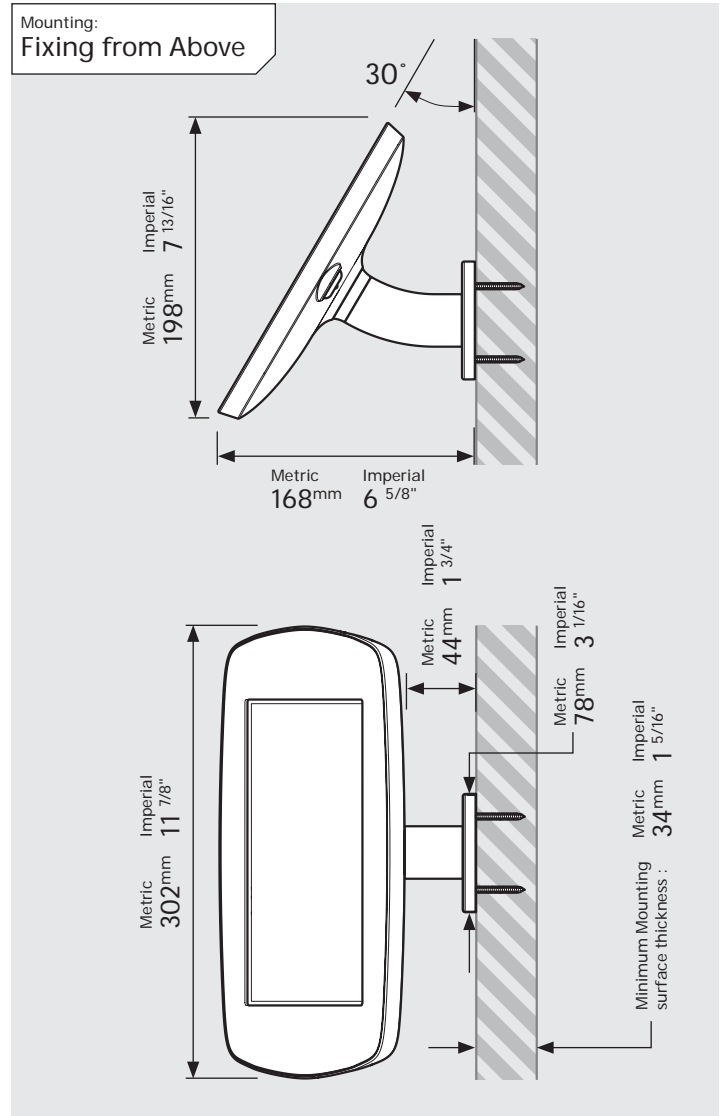

- iPad Pro 12.9" 1st Gen
- iPad Pro 12.9" 2nd Gen
- iPad Pro 12.9" 3rd Gen
- Microsoft Surface Pro 4
- Microsoft Surface Pro 5

PRODUCT DATA SHEET - BOUNCEPAD WALLMOUNT

bouncepad[®]

Case: Mini Arm: Wallmount Mounting: Fixing from Below
 Fixing from Above Packaged weight: 1.66kg Colour: White
 Black

PRODUCT DATA SHEET - BOUNCEPAD WALLMOUNT

bouncepad®

Case: Midi Arm: Wallmount Mounting: Fixing from Below
 Fixing from Above Packaged weight: 1.84kg Colour: White
 Black

PRODUCT DATA SHEET - BOUNCEPAD WALLMOUNT

Case:	Arm:	Mounting:	Packaged weight:	Colour:
Maxi	Wallmount	Fixing from Below	2.07kg	White Black
		Fixing from Above		

PRODUCT DATA SHEET - BOUNCEPAD WALLMOUNT

Case: Mega
Arm: Wallmount
Mounting: Fixing from Below
 Fixing from Above
Packaged weight: 2.46kg
Colour: White
 Black