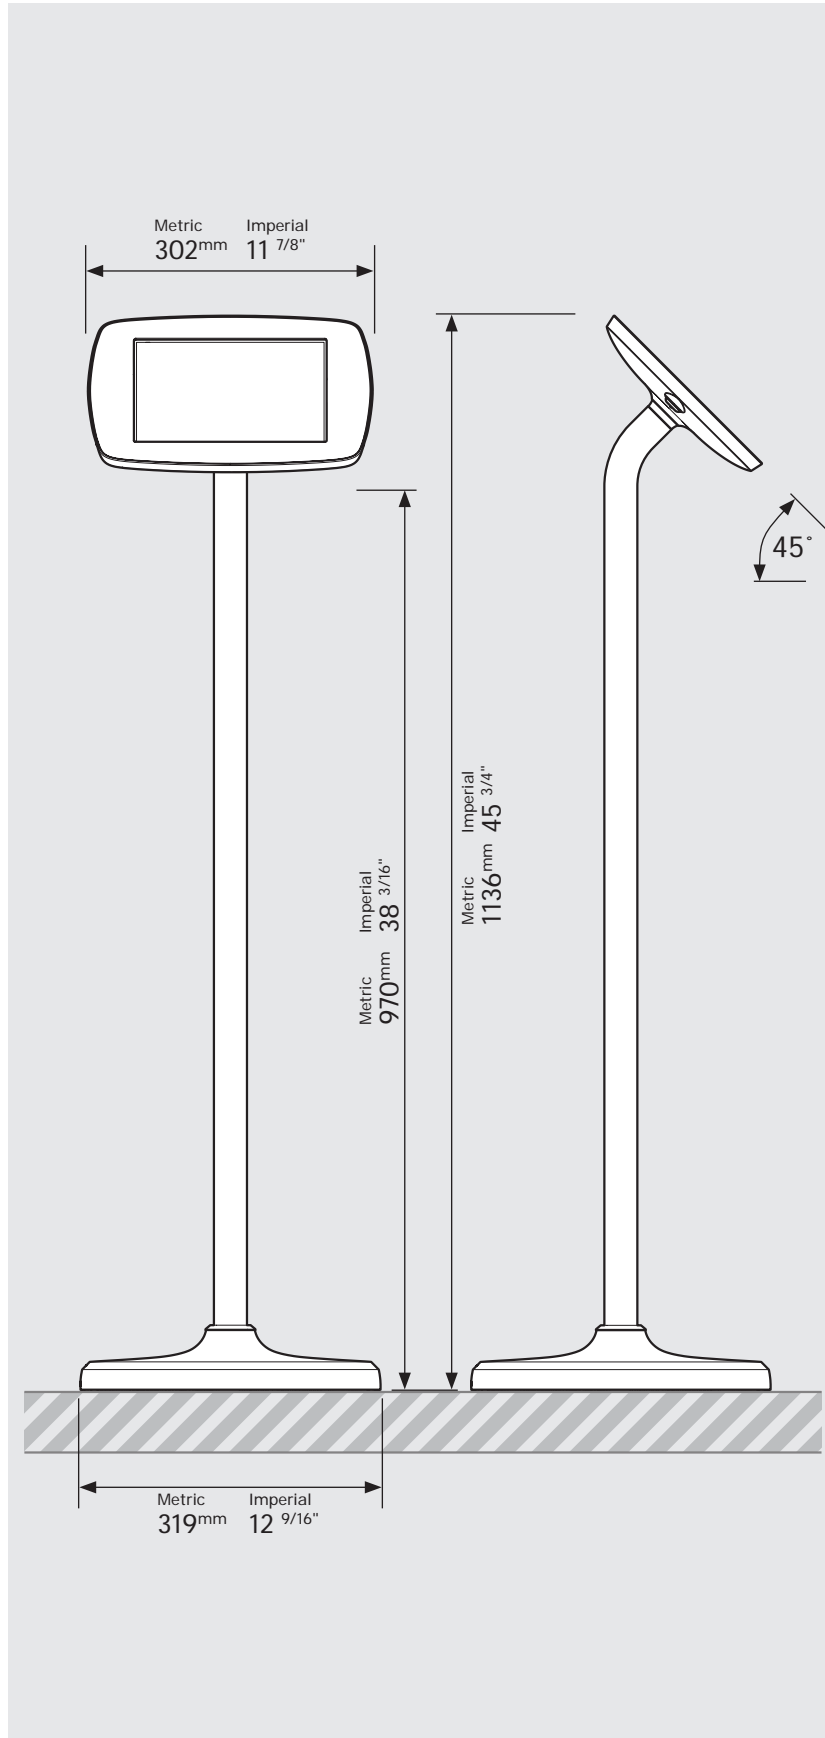

* Cable is not included for the Surface Pro 4 or Surface Pro 5 Tablets.

PRODUCT DATA SHEET - BOUNCEPAD FLOORSTANDING

bouncepad[®]

Case:	Arm:	Mounting:	Packaged weight:	Colour:
Mini	Floorstanding	Not Applicable	13.82kg	White Black

Parts in the Box

PRODUCT DATA SHEET - BOUNCEPAD FLOORSTANDING

bouncepad[®]

Case:	Arm:	Mounting:	Packaged weight:	Colour:
Midi	Floorstanding	Not Applicable	14.0kg	White Black

PRODUCT DATA SHEET - BOUNCEPAD FLOORSTANDING

bouncepad[®]

Case:	Arm:	Mounting:	Packaged weight:	Colour:
Maxi	Floorstanding	Not Applicable	14.23kg	White Black

PRODUCT DATA SHEET - BOUNCEPAD FLOORSTANDING

bouncepad[®]

Case:	Arm:	Mounting:	Packaged weight:	Colour:
Mega	Floorstanding	Not Applicable	14.62kg	White Black