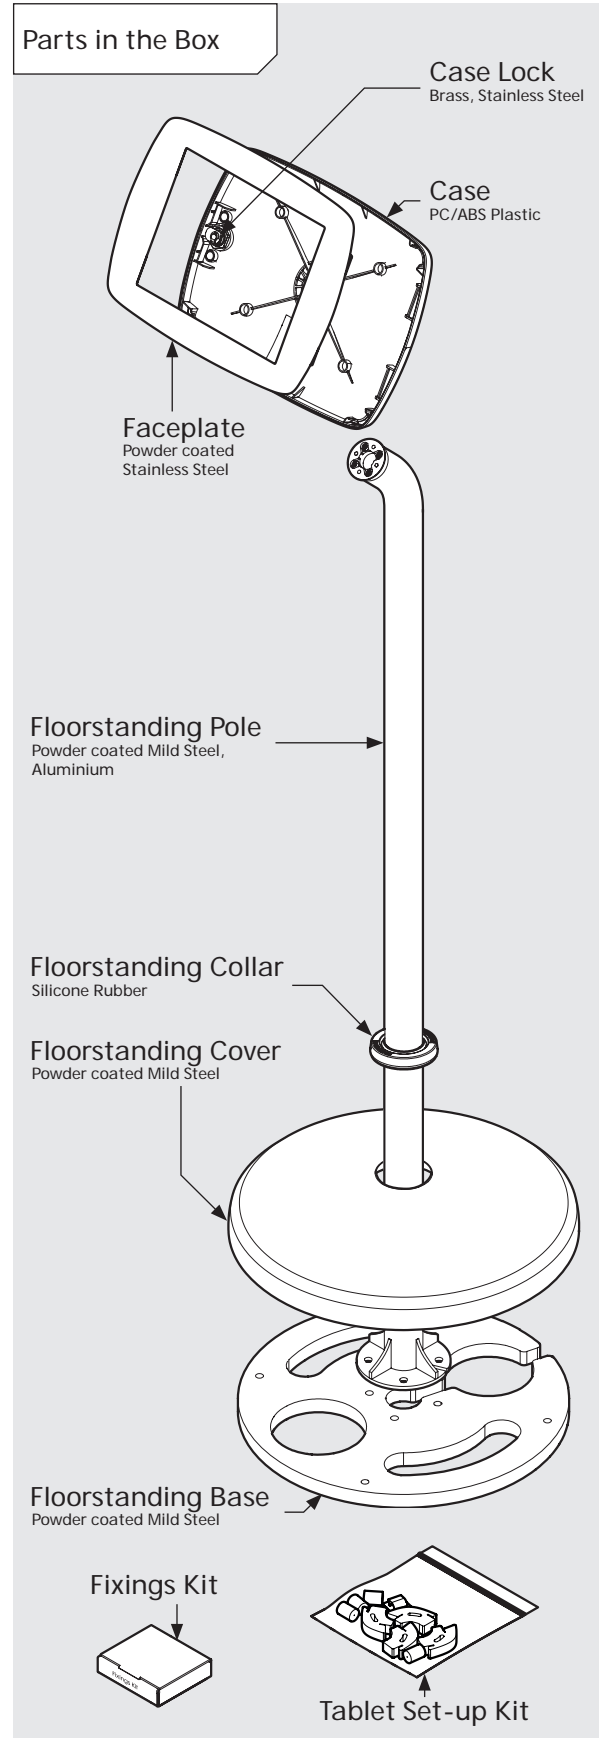

* Cable is not included for the Surface Pro 4 or Surface Pro 5 Tablets.

PRODUCT DATA SHEET - BOUNCEPAD FLOORSTANDING

bouncepad[®]

Case:	Arm:	Mounting:	Packaged weight:	Colour:
Mini	Floorstanding	Not Applicable	13.82kg	White Black

Parts in the Box

PRODUCT DATA SHEET - BOUNCEPAD FLOORSTANDING

bouncepad[®]

Case:	Arm:	Mounting:	Packaged weight:	Colour:
Midi	Floorstanding	Not Applicable	14.0kg	White Black

PRODUCT DATA SHEET - BOUNCEPAD FLOORSTANDING