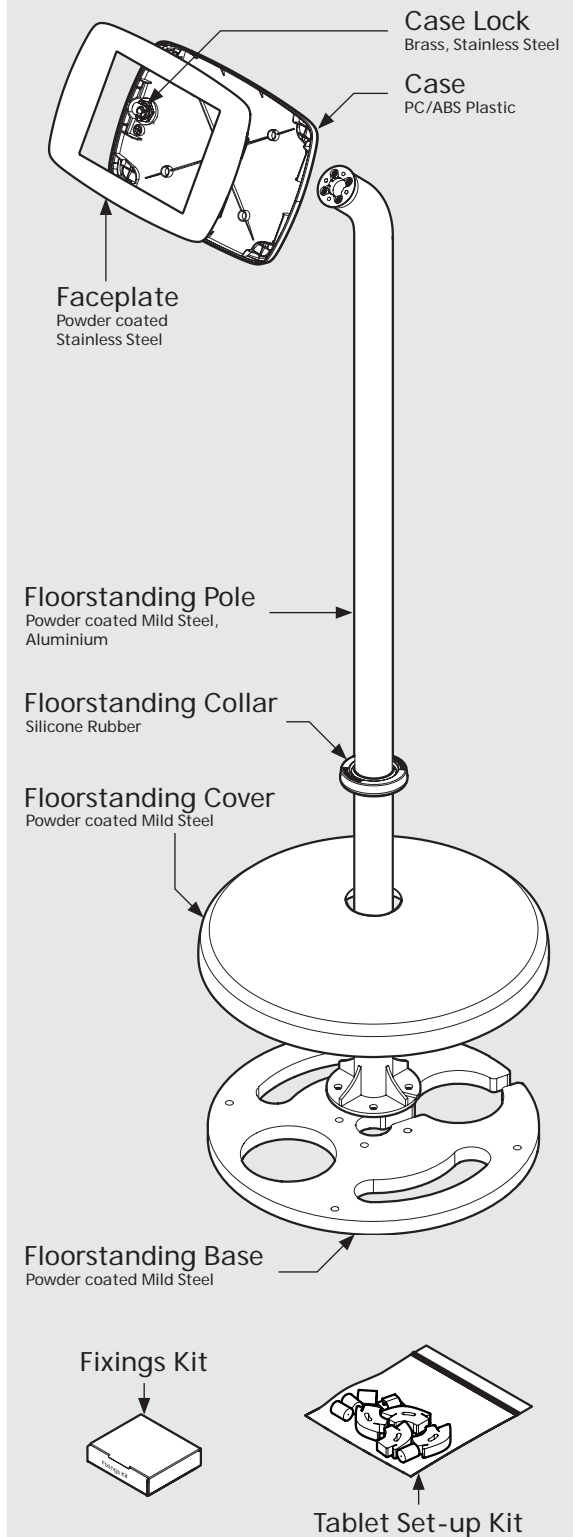

*Cable is not included for the Microsoft Surface Go.
Cable is not included for the Samsung Tab A 10.1 (2019).

Mega Case supported devices:

- iPad Pro 12.9" 1st Gen
- iPad Pro 12.9" 2nd Gen
- iPad Pro 12.9" 3rd Gen
- Microsoft Surface Pro 4
- Microsoft Surface Pro 5

* Cable is not included for the Surface Pro 4 or Surface Pro 5 Tablets.

PRODUCT DATA SHEET - BOUNCEPAD FLOORSTANDING

bouncepad[®]

Case:	Arm:	Mounting:	Packaged weight:	Colour:
Mini	Floorstanding	Not Applicable	13.82kg	White Black

Parts in the Box

PRODUCT DATA SHEET - BOUNCEPAD FLOORSTANDING

bouncepad[®]

Case:	Arm:	Mounting:	Packaged weight:	Colour:
Midi	Floorstanding	Not Applicable	14.0kg	White Black

PRODUCT DATA SHEET - BOUNCEPAD FLOORSTANDING

bouncepad[®]

Case:	Arm:	Mounting:	Packaged weight:	Colour:
Maxi	Floorstanding	Not Applicable	14.23kg	White Black

PRODUCT DATA SHEET - BOUNCEPAD FLOORSTANDING

bouncepad[®]

Case:	Arm:	Mounting:	Packaged weight:	Colour:
Mega	Floorstanding	Not Applicable	14.62kg	White Black