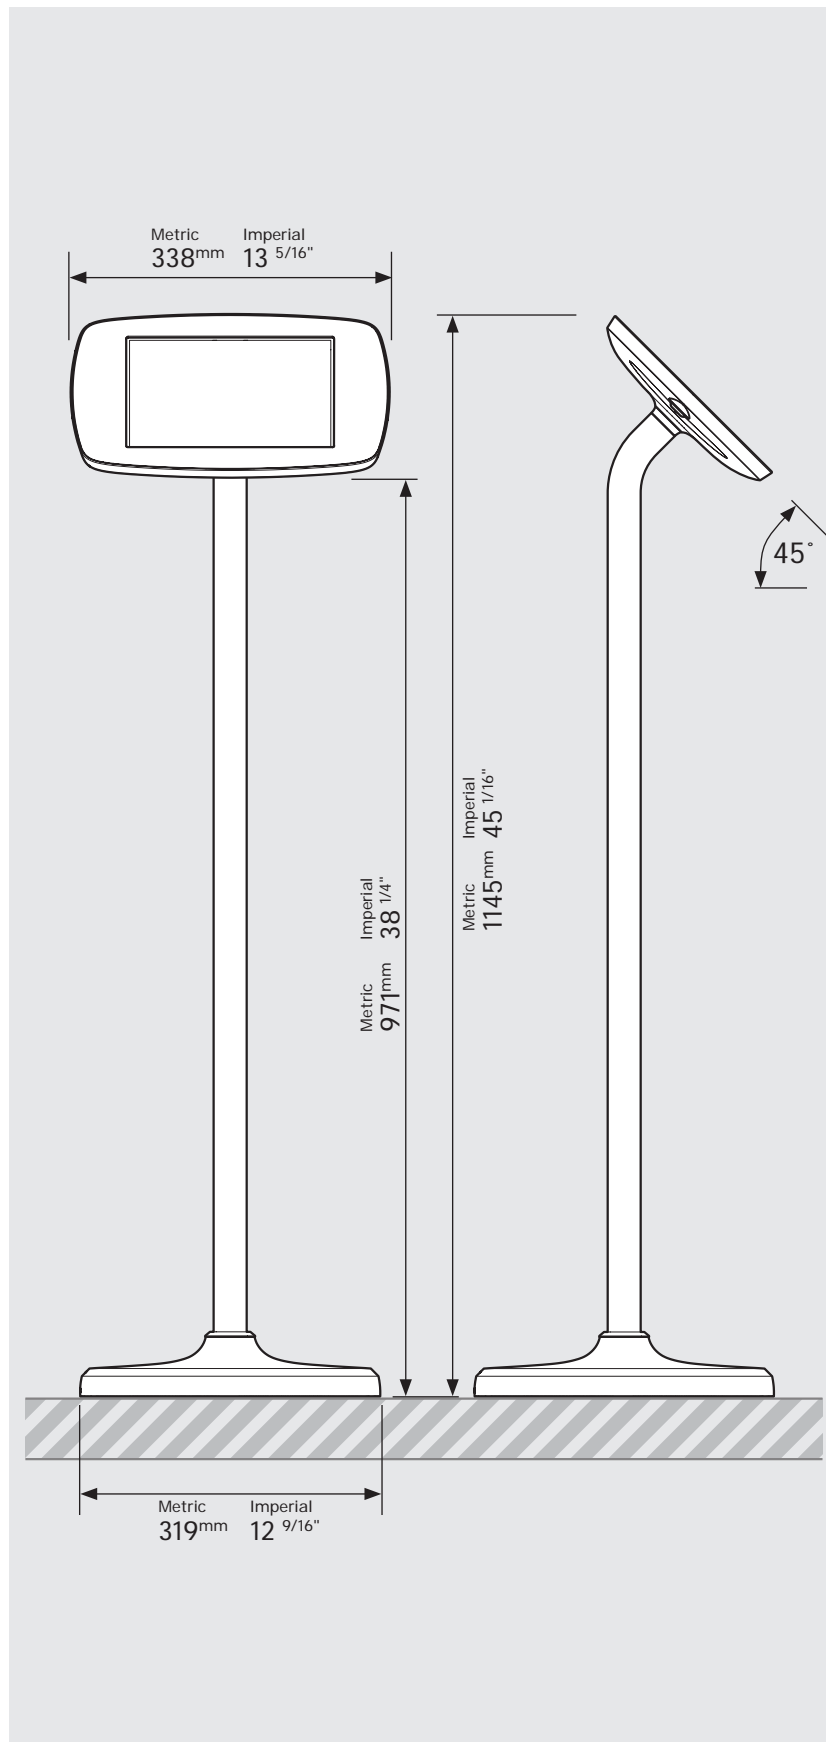

* Cable is not included for the Surface Pro 4 or Surface Pro 5 Tablets.

PRODUCT DATA SHEET - BOUNCEPAD FLOORSTANDING

bouncepad[®]

Case:	Arm:	Mounting:	Packaged weight:	Colour:
Mini	Floorstanding	Not Applicable	13.82kg	White Black

Parts in the Box

PRODUCT DATA SHEET - BOUNCEPAD FLOORSTANDING

bouncepad[®]

Case:	Arm:	Mounting:	Packaged weight:	Colour:
Midi	Floorstanding	Not Applicable	14.0kg	White Black

PRODUCT DATA SHEET - BOUNCEPAD FLOORSTANDING

bouncepad[®]

Case:	Arm:	Mounting:	Packaged weight:	Colour:
Maxi	Floorstanding	Not Applicable	14.23kg	White Black

PRODUCT DATA SHEET - BOUNCEPAD FLOORSTANDING

bouncepad[®]

Case:	Arm:	Mounting:	Packaged weight:	Colour:
Mega	Floorstanding	Not Applicable	14.62kg	White Black