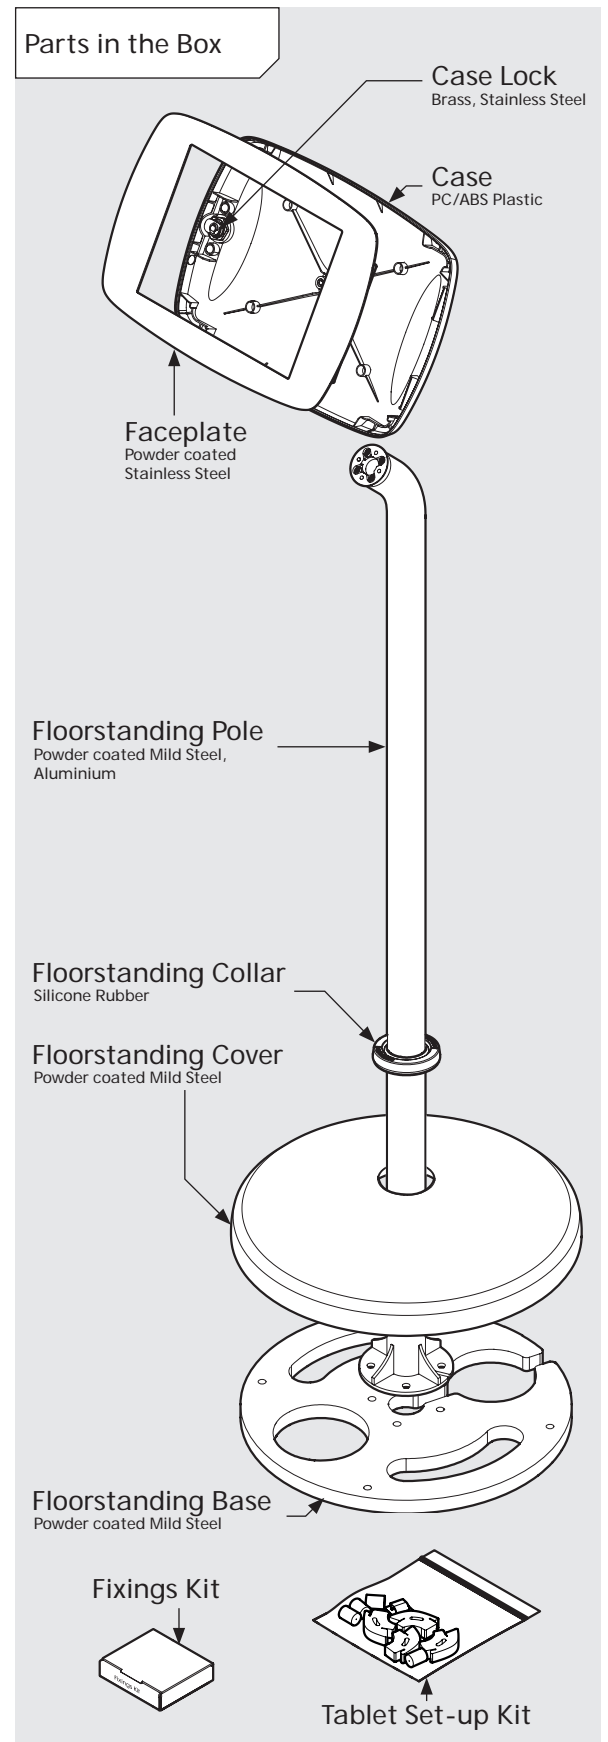

* Cable is not included for the Surface Pro 4 or Surface Pro 5 Tablets.

PRODUCT DATA SHEET - BOUNCEPAD FLOORSTANDING

bouncepad[®]

Case:	Arm:	Mounting:	Packaged weight:	Colour:
Mini	Floorstanding	Not Applicable	13.82kg	White Black

Parts in the Box

PRODUCT DATA SHEET - BOUNCEPAD FLOORSTANDING

bouncepad[®]

Case:	Arm:	Mounting:	Packaged weight:	Colour:
Midi	Floorstanding	Not Applicable	14.0kg	White Black

PRODUCT DATA SHEET - BOUNCEPAD FLOORSTANDING

bouncepad[®]

Case:	Arm:	Mounting:	Packaged weight:	Colour:
Maxi	Floorstanding	Not Applicable	14.23kg	White Black

PRODUCT DATA SHEET - BOUNCEPAD FLOORSTANDING

bouncepad[®]

Case:	Arm:	Mounting:	Packaged weight:	Colour:
Mega	Floorstanding	Not Applicable	14.62kg	White Black