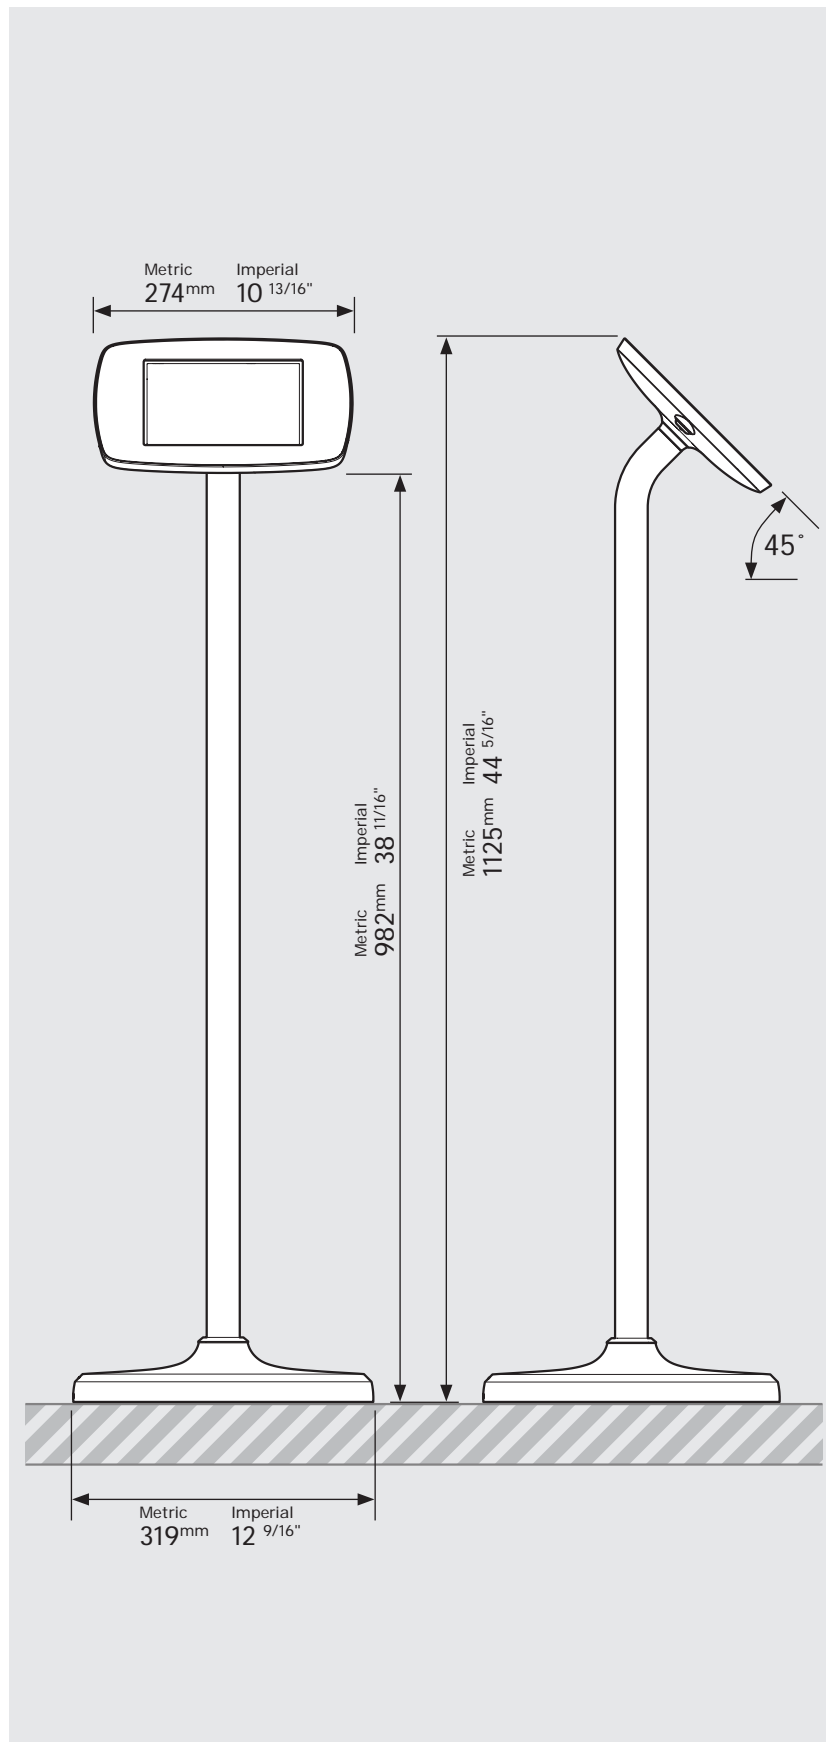

*Cable is not included for the Microsoft Surface Go.
Cable is not included for the Samsung Tab A 10.1 (2019).

Mega Case supported devices:

- iPad Pro 12.9" 1st Gen
- iPad Pro 12.9" 2nd Gen
- iPad Pro 12.9" 3rd Gen
- Microsoft Surface Pro 4
- Microsoft Surface Pro 5

* Cable is not included for the Surface Pro 4 or Surface Pro 5 Tablets.

PRODUCT DATA SHEET - BOUNCEPAD FLOORSTANDING

bouncepad[®]

Case:	Arm:	Mounting:	Packaged weight:	Colour:
Mini	Floorstanding	Not Applicable	13.82kg	White Black

Parts in the Box

PRODUCT DATA SHEET - BOUNCEPAD FLOORSTANDING

bouncepad[®]

Case:	Arm:	Mounting:	Packaged weight:	Colour:
Midi	Floorstanding	Not Applicable	14.0kg	White Black

PRODUCT DATA SHEET - BOUNCEPAD FLOORSTANDING