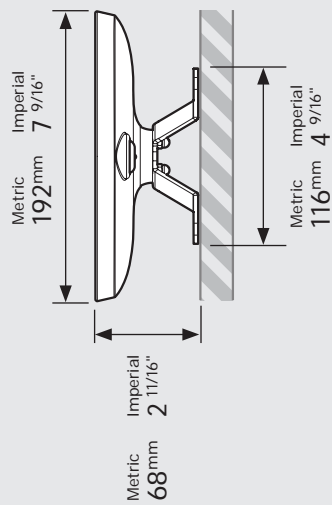

- iPad Pro 12.9" 1st Gen
- iPad Pro 12.9" 2nd Gen
- iPad Pro 12.9" 3rd Gen
- Microsoft Surface Pro 4
- Microsoft Surface Pro 5

PRODUCT DATA SHEET - BOUNCEPAD VESA

bouncepad[®]

Case:	Arm:	Mounting:	Packaged weight:	Colour:
Mini	Vesa	Not Applicable	1.63kg	White Black

bouncepad[®]

Case:	Arm:	Mounting:	Packaged weight:	Colour:
Midi	Vesa	Not Applicable	1.81kg	White Black

Parts in the Box

Fixings Kit

Tablet Set-up Kit

Case Lock
Brass, Stainless Steel

Faceplate
Powder coated
Stainless Steel

Case
PC/ABS Plastic

Vesa Mount
Powder coated Steel,
Aluminium

PRODUCT DATA SHEET - BOUNCEPAD VESA

bouncepad[®]

Case:	Arm:	Mounting:	Packaged weight:	Colour:
Maxi	Vesa	Not Applicable	2.04kg	White Black

Parts in the Box