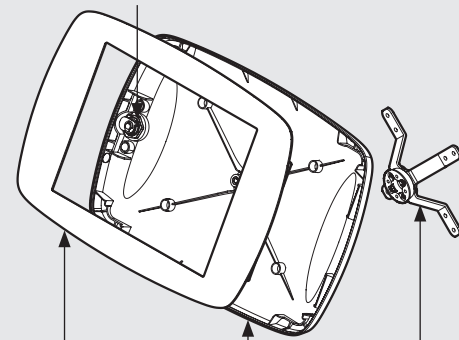

Parts in the Box

Fixings Kit

Tablet Set-up Kit

Case Lock

Brass, Stainless Steel