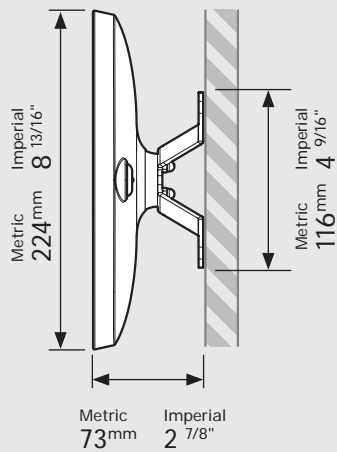

- iPad Pro 12.9" 1st Gen
- iPad Pro 12.9" 2nd Gen
- iPad Pro 12.9" 3rd Gen
- Microsoft Surface Pro 4
- Microsoft Surface Pro 5

PRODUCT DATA SHEET - BOUNCEPAD VESA

bouncepad[®]

Case:	Arm:	Mounting:	Packaged weight:	Colour:
Mini	Vesa	Not Applicable	1.63kg	White Black

bouncepad[®]

Case:	Arm:	Mounting:	Packaged weight:	Colour:
Midi	Vesa	Not Applicable	1.81kg	White Black

Parts in the Box

Fixings Kit

Tablet Set-up Kit

Case Lock
Brass, Stainless Steel

Faceplate
Powder coated
Stainless Steel