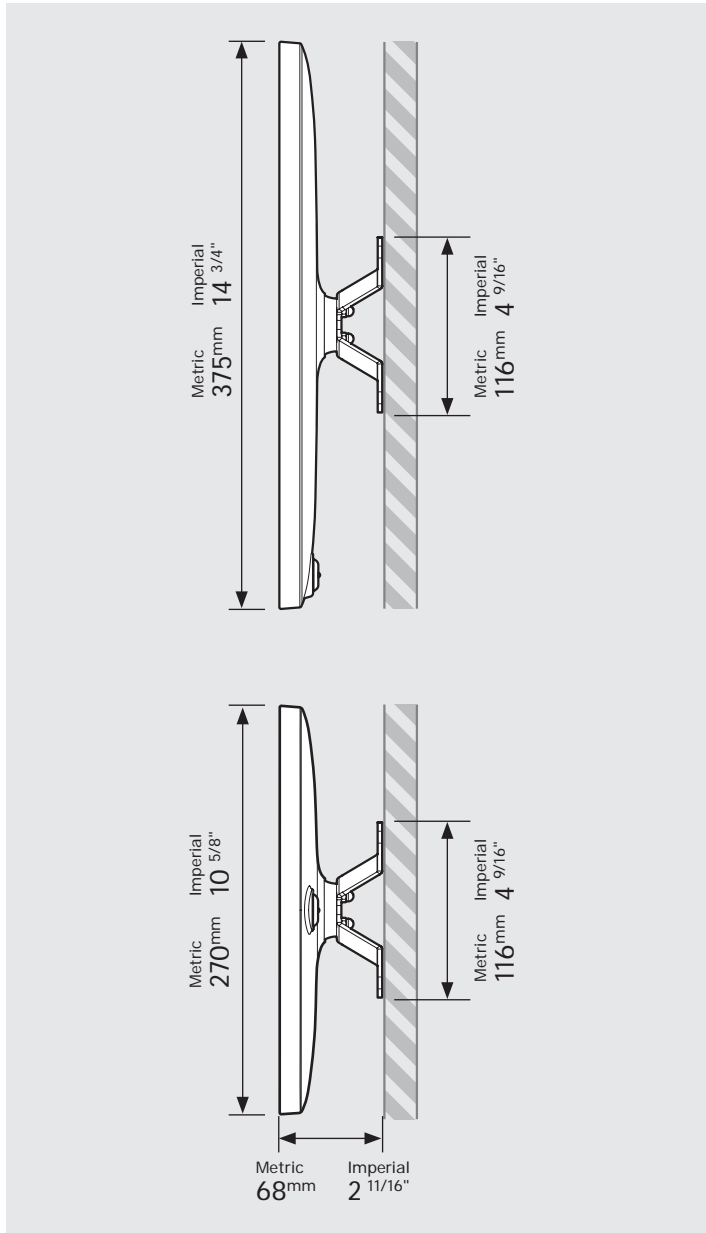

bouncepad[®]

Case:	Arm:	Mounting:	Packaged weight:	Colour:
Midi	Vesa	Not Applicable	1.81kg	White Black

Parts in the Box

Fixings Kit

Tablet Set-up Kit

Case Lock
Brass, Stainless Steel

Faceplate
Powder coated
Stainless Steel

Case
PC/ABS Plastic

Vesa Mount
Powder coated Steel,
Aluminium

PRODUCT DATA SHEET - BOUNCEPAD VESA

bouncepad[®]

Case:	Arm:	Mounting:	Packaged weight:	Colour:
Maxi	Vesa	Not Applicable	2.04kg	White Black

Parts in the Box

Fixings Kit

Tablet Set-up Kit

Case Lock

Brass, Stainless Steel

Faceplate

Powder coated
Stainless Steel

Case

PC/ABS Plastic

Vesa Mount

Powder coated Steel,
Aluminium

PRODUCT DATA SHEET - BOUNCEPAD VESA

bouncepad[®]

Case:	Arm:	Mounting:	Packaged weight:	Colour:
Mega	Vesa	Not Applicable	2.43kg	White Black

Parts in the Box