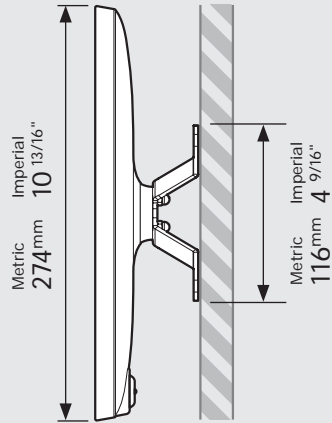

- iPad Pro 12.9" 1st Gen
- iPad Pro 12.9" 2nd Gen
- iPad Pro 12.9" 3rd Gen
- Microsoft Surface Pro 4
- Microsoft Surface Pro 5

PRODUCT DATA SHEET - BOUNCEPAD VESA

bouncepad[®]

Case:	Arm:	Mounting:	Packaged weight:	Colour:
Mini	Vesa	Not Applicable	1.63kg	White Black

bouncepad[®]

Case:	Arm:	Mounting:	Packaged weight:	Colour:
Midi	Vesa	Not Applicable	1.81kg	White Black

Parts in the Box

Fixings Kit

Tablet Set-up Kit

Case Lock
Brass, Stainless Steel

Faceplate
Powder coated
Stainless Steel