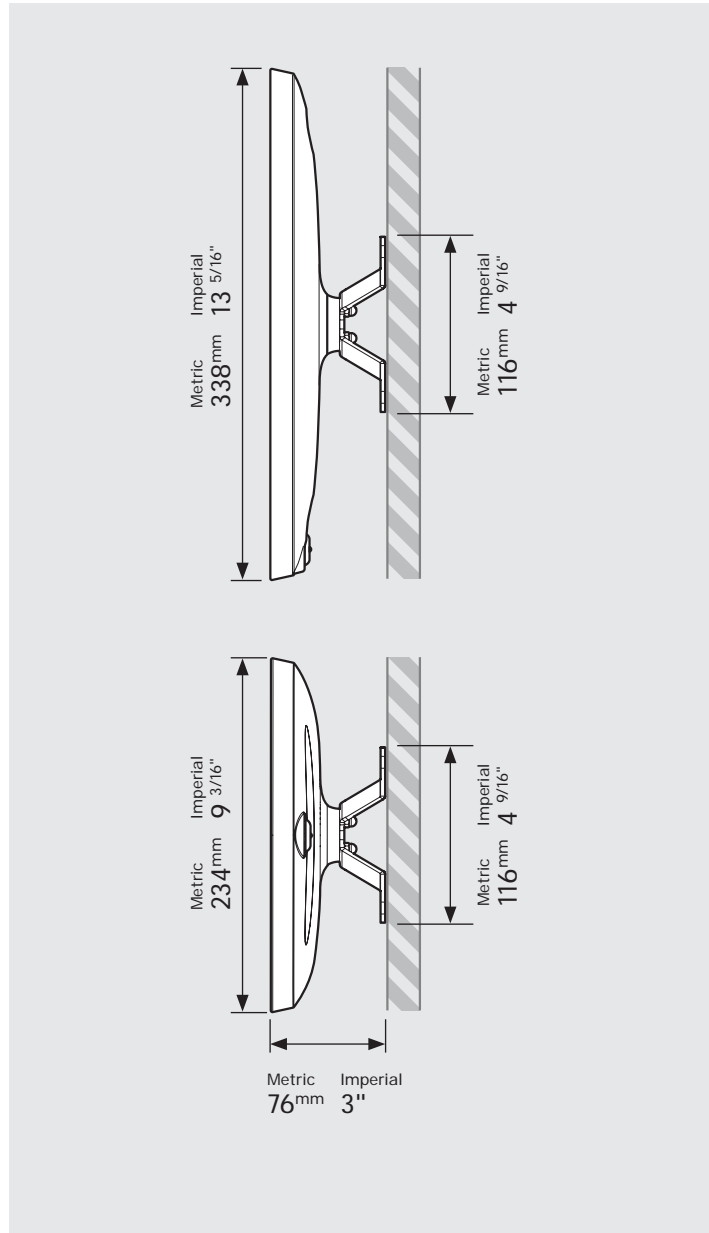

bouncepad[®]

Case:	Arm:	Mounting:	Packaged weight:	Colour:
Midi	Vesa	Not Applicable	1.81kg	White Black

Parts in the Box

Fixings Kit

Tablet Set-up Kit

Case Lock
Brass, Stainless Steel

Faceplate
Powder coated
Stainless Steel

Case
PC/ABS Plastic

Vesa Mount
Powder coated Steel,
Aluminium

PRODUCT DATA SHEET - BOUNCEPAD VESA

bouncepad[®]

Case:	Arm:	Mounting:	Packaged weight:	Colour:
Maxi	Vesa	Not Applicable	2.04kg	White Black

Parts in the Box