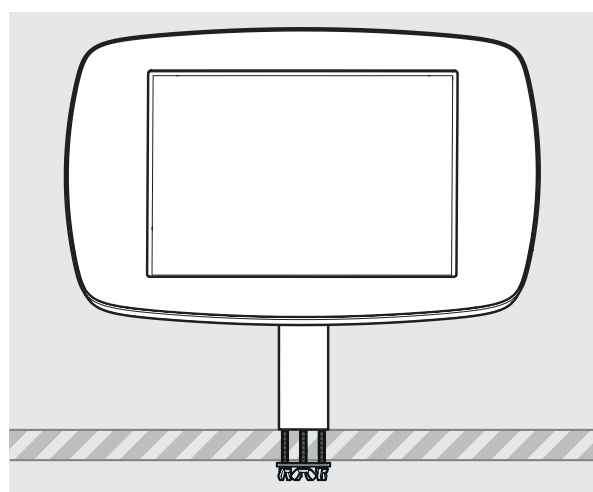

Mini Case supported devices:

- iPad Mini 1
- iPad Mini 2
- iPad Mini 3
- iPad Mini 4
- iPad Mini (2019)

Midi Case supported devices:

- iPad 6th Gen
- iPad 5th Gen
- iPad 4th Gen
- iPad 3rd Gen
- iPad Pro 9.7
- iPad Air 1
- iPad Air 2
- Samsung Tab S2 9.7
- Samsung Tab S3 9.7
- Samsung Tab A 9.7

Maxi Case supported devices:

- iPad Pro 10.5
- iPad Pro 11.0
- iPad Air (2019)
- Samsung Tab A6 10.1
- Samsung Tab A 10.1
- Samsung Tab A 10.5
- Samsung Tab 4 10.1
- Microsoft Surface Go

Mega Case supported devices:

- iPad Pro 12.9" 1st Gen
- iPad Pro 12.9" 2nd Gen
- iPad Pro 12.9" 3rd Gen
- Microsoft Surface Pro 4
- Microsoft Surface Pro 5