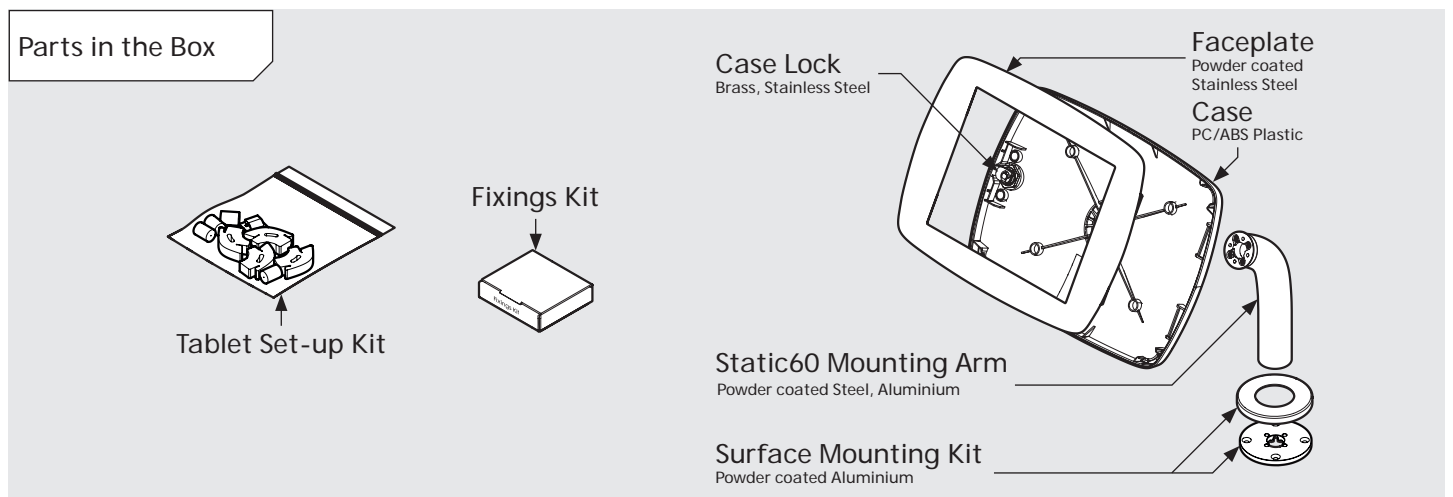

PRODUCT DATA SHEET - BOUNCEPAD STATIC60

bouncepad®

Case: Midi   Arm: Static60   Mounting: Fixing from Below
Fixing from Above   Packaged weight: 1.89kg   Colour: White
Black