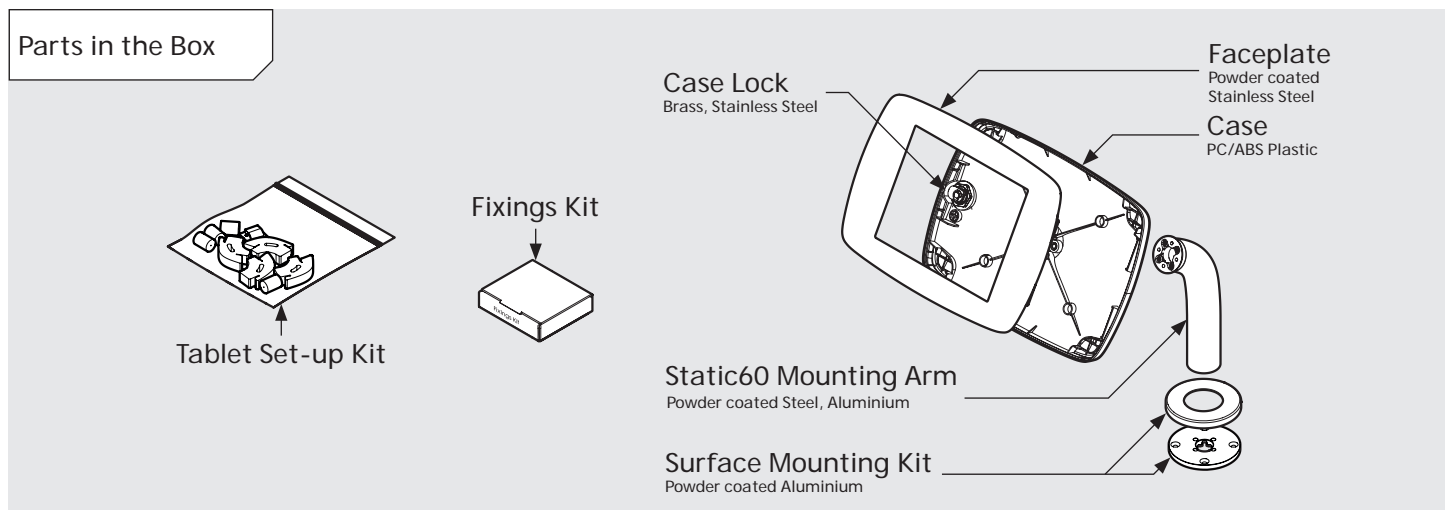

# PRODUCT DATA SHEET - BOUNCEPAD STATIC60

**bouncepad**<sup>®</sup>

Case: Mini    Arm: Static60    Mounting: Fixing from Below  
 Fixing from Above    Packaged weight: 1.71kg    Colour: White  
 Black