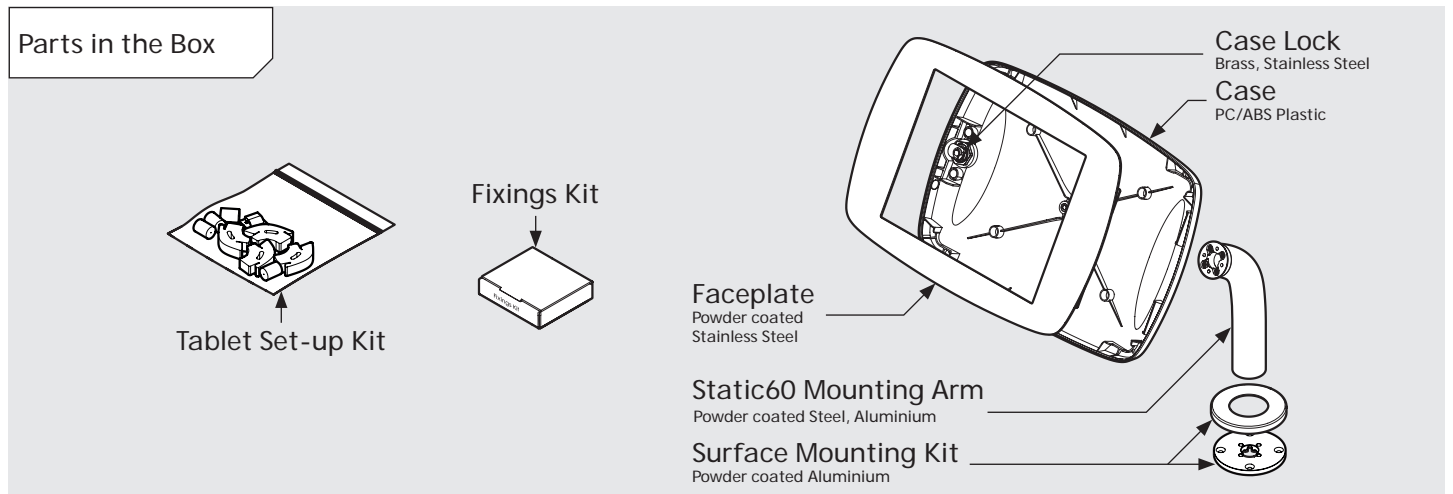

# PRODUCT DATA SHEET - BOUNCEPAD STATIC60

**bouncepad**<sup>®</sup>

Case: Mini    Arm: Static60    Mounting: Fixing from Below  
 Fixing from Above    Packaged weight: 1.71kg    Colour: White  
 Black

# PRODUCT DATA SHEET - BOUNCEPAD STATIC60

**bouncepad**<sup>®</sup>

Case: Midi    Arm: Static60    Mounting: Fixing from Below  
 Fixing from Above    Packaged weight: 1.89kg    Colour: White  
 Black

# PRODUCT DATA SHEET - BOUNCEPAD STATIC60

**bouncepad**<sup>®</sup>

Case: Maxi    Arm: Static60    Mounting: Fixing from Below  
 Fixing from Above    Packaged weight: 2.12kg    Colour: White  
 Black