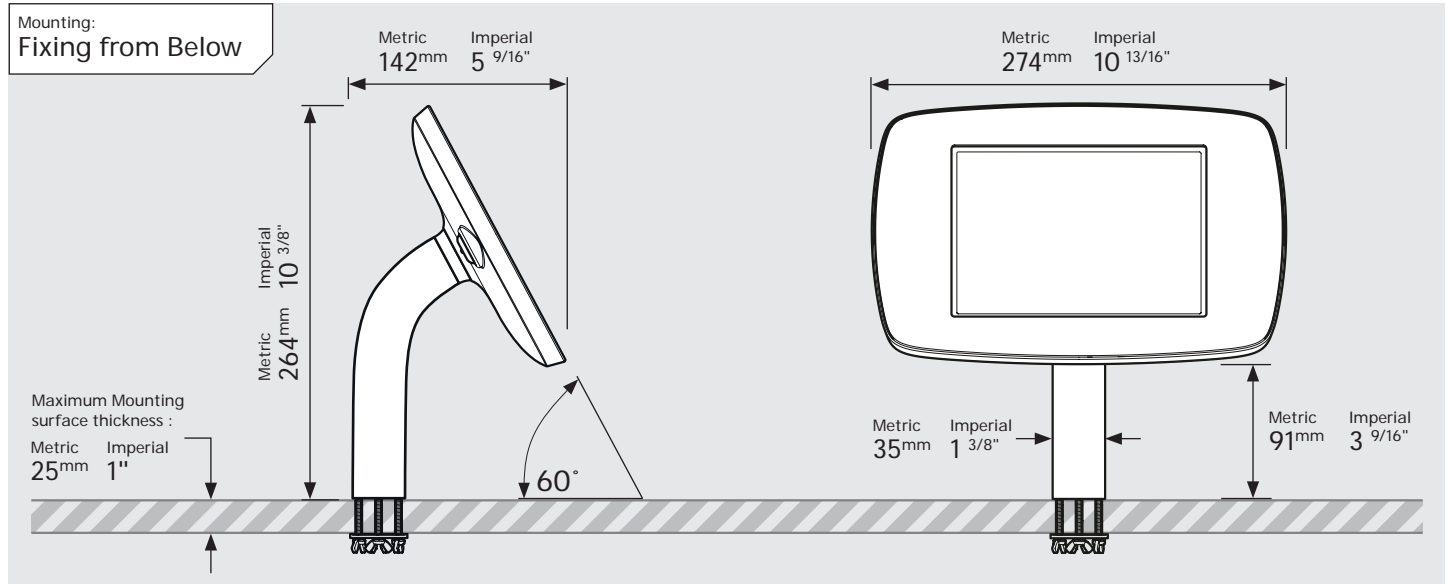

# PRODUCT DATA SHEET - BOUNCEPAD STATIC60

**bouncepad**<sup>®</sup>

Case: Mini    Arm: Static60    Mounting: Fixing from Below  
 Fixing from Above    Packaged weight: 1.71kg    Colour: White  
 Black