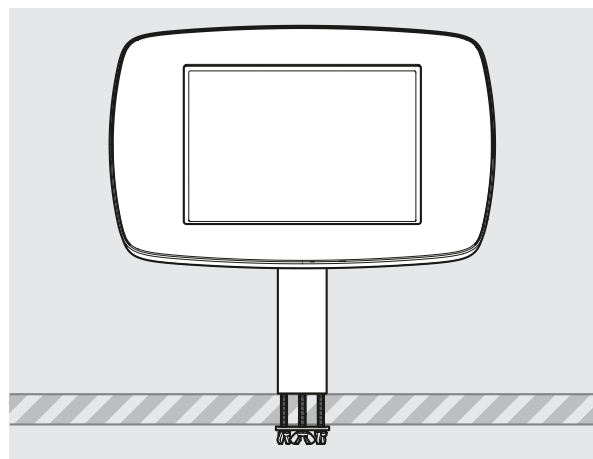

# PRODUCT DATA SHEET - BOUNCEPAD STATIC60

**bouncepad**<sup>®</sup>

Case: Mini    Arm: Static60    Mounting: Fixing from Below  
 Fixing from Above    Packaged weight: 1.71kg    Colour: White  
 Black