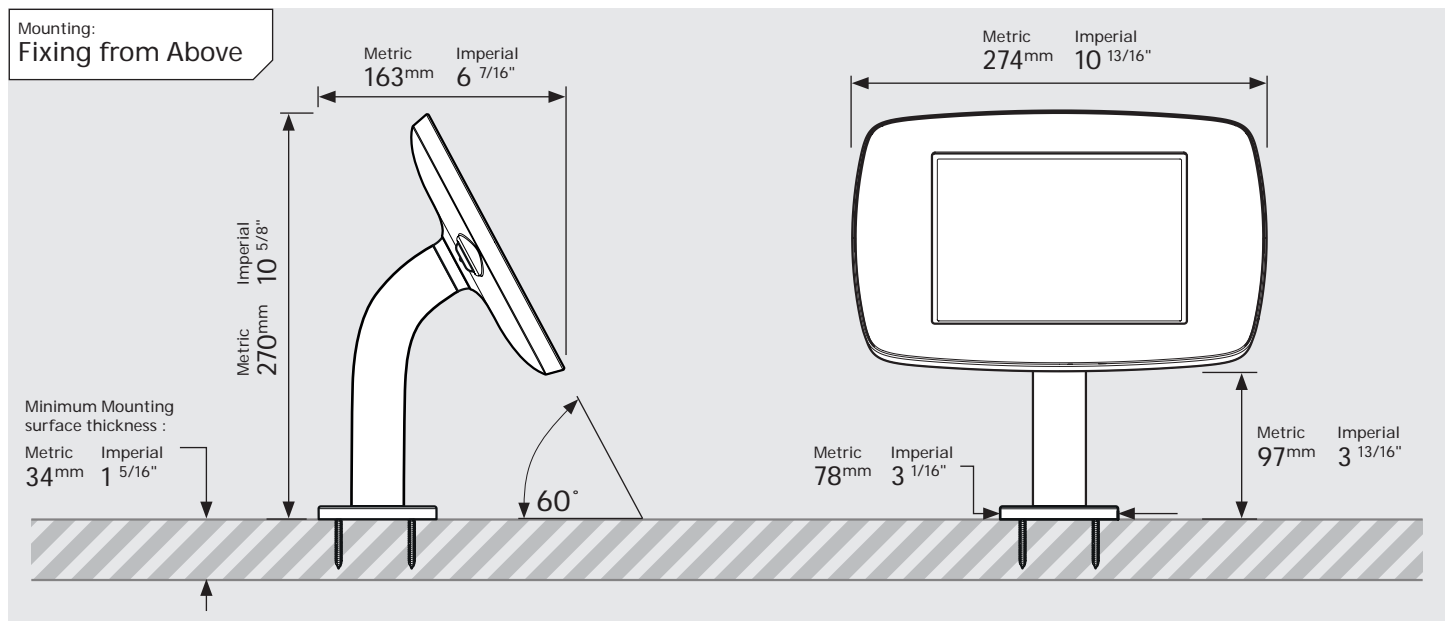

# PRODUCT DATA SHEET - BOUNCEPAD STATIC60

**bouncepad**<sup>®</sup>

Case: Mini    Arm: Static60    Mounting: Fixing from Below  
 Fixing from Above    Packaged weight: 1.71kg    Colour: White  
 Black