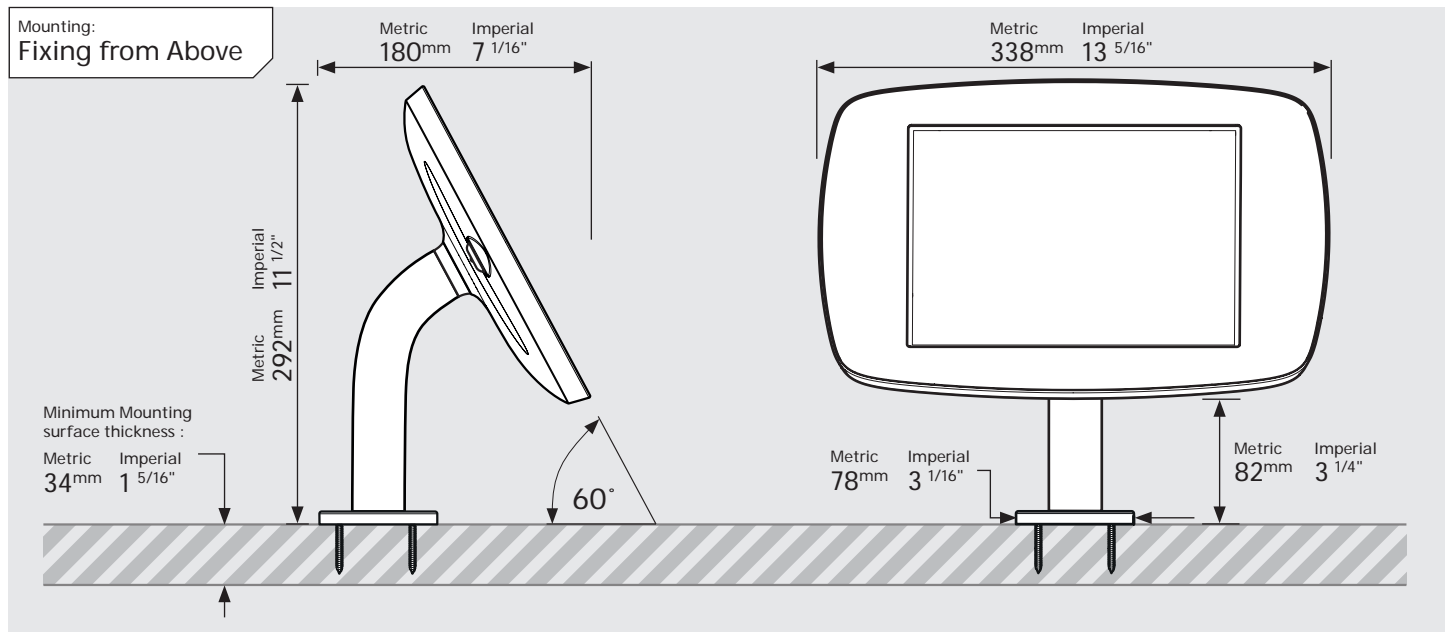

PRODUCT DATA SHEET - BOUNCEPAD STATIC60

bouncepad®

Case: Maxi   Arm: Static60   Mounting: Fixing from Below
Fixing from Above   Packaged weight: 2.12kg   Colour: White
Black