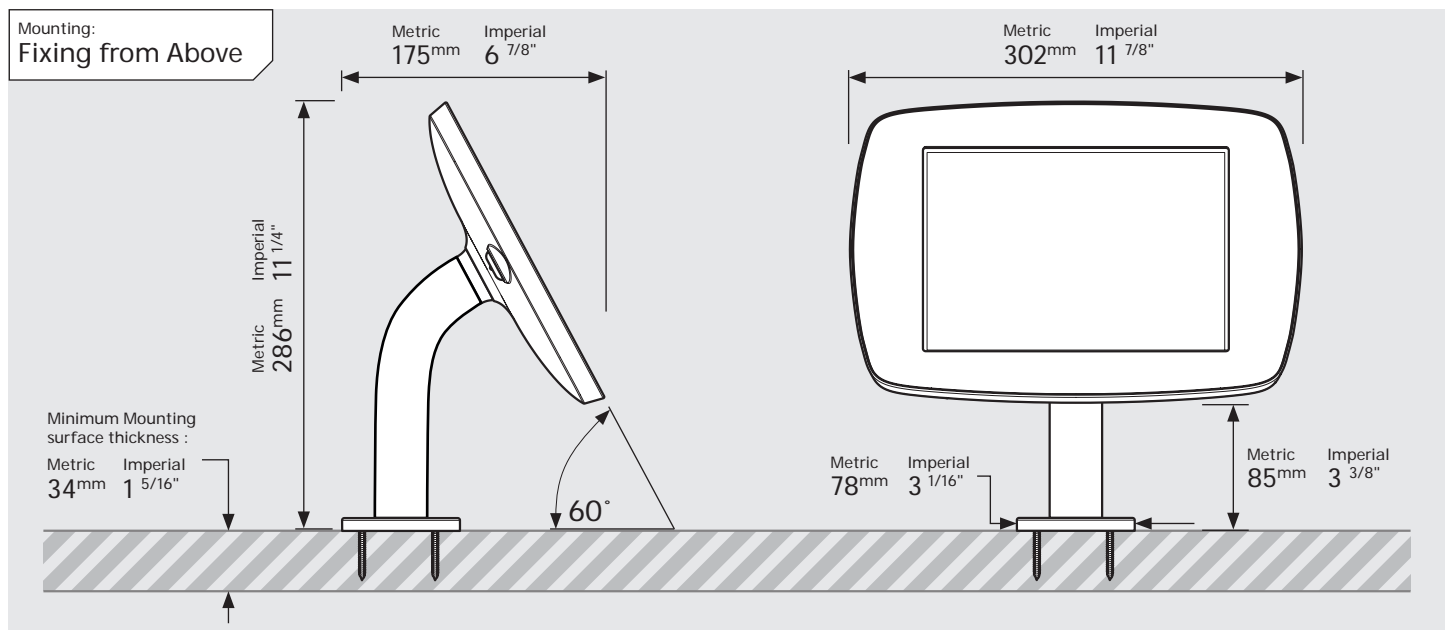

PRODUCT DATA SHEET - BOUNCEPAD STATIC60

bouncepad®

Case: Midi   Arm: Static60   Mounting: Fixing from Below
Fixing from Above   Packaged weight: 1.89kg   Colour: White
Black