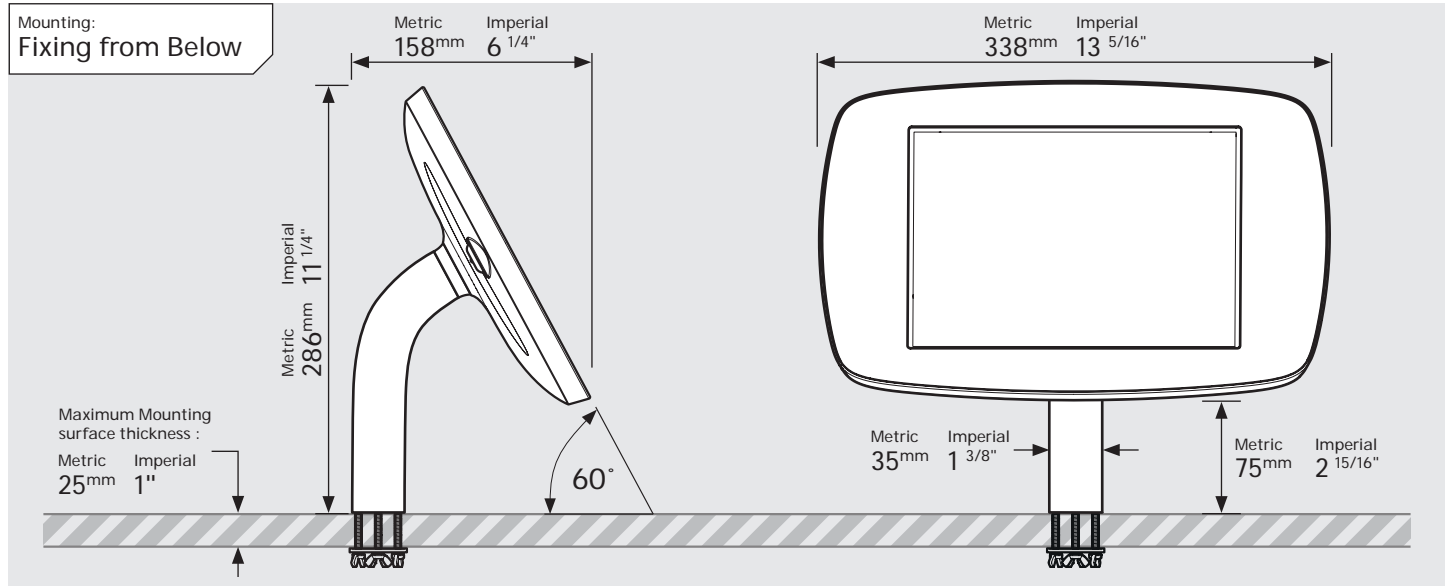

PRODUCT DATA SHEET - BOUNCEPAD STATIC60

bouncepad®

Case: Maxi   Arm: Static60   Mounting: Fixing from Below
Fixing from Above   Packaged weight: 2.12kg   Colour: White
Black