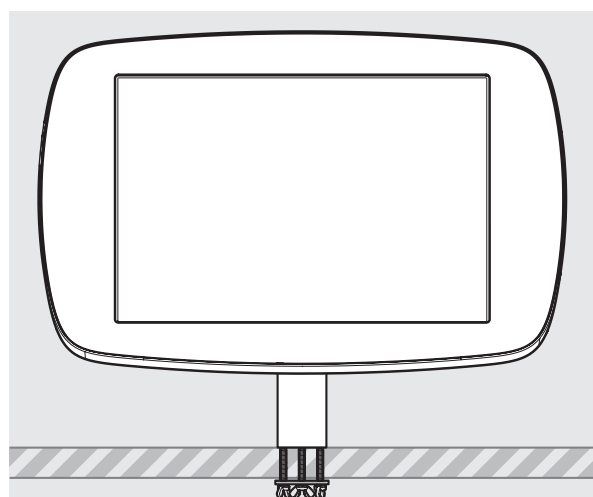

Mini Case supported devices:

- iPad Mini 1
- iPad Mini 2
- iPad Mini 3
- iPad Mini 4
- iPad Mini (2019)

Midi Case supported devices:

- iPad 6th Gen
- iPad 5th Gen
- iPad 4th Gen
- iPad 3rd Gen
- iPad Pro 9.7
- iPad Air 1
- iPad Air 2
- Samsung Tab S2 9.7
- Samsung Tab S3 9.7
- Samsung Tab A 9.7

Maxi Case supported devices:

- iPad Pro 10.5
- iPad Pro 11.0
- iPad Air (2019)
- Samsung Tab A6 10.1
- Samsung Tab A 10.1
- Samsung Tab A 10.5
- Samsung Tab 4 10.1
- Microsoft Surface Go

Mega Case supported devices:

- iPad Pro 12.9" 1st Gen
- iPad Pro 12.9" 2nd Gen
- iPad Pro 12.9" 3rd Gen
- Microsoft Surface Pro 4
- Microsoft Surface Pro 5