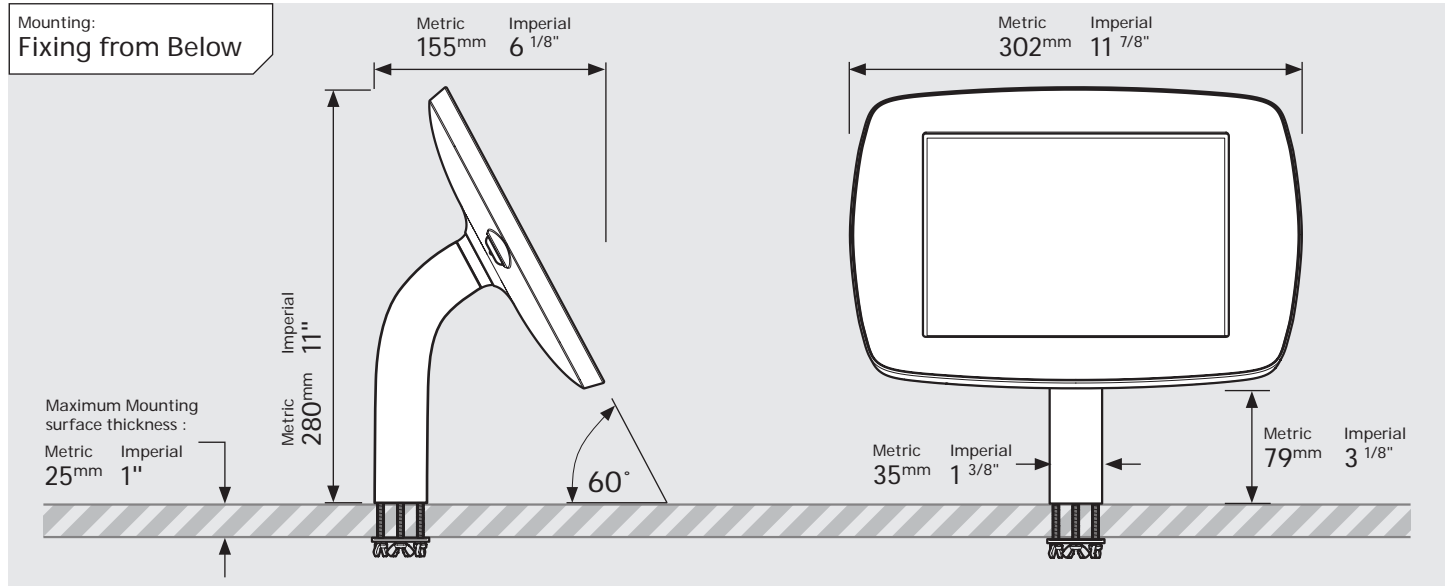

PRODUCT DATA SHEET - BOUNCEPAD STATIC60

bouncepad®

Case: Midi   Arm: Static60   Mounting: Fixing from Below
Fixing from Above   Packaged weight: 1.89kg   Colour: White
Black