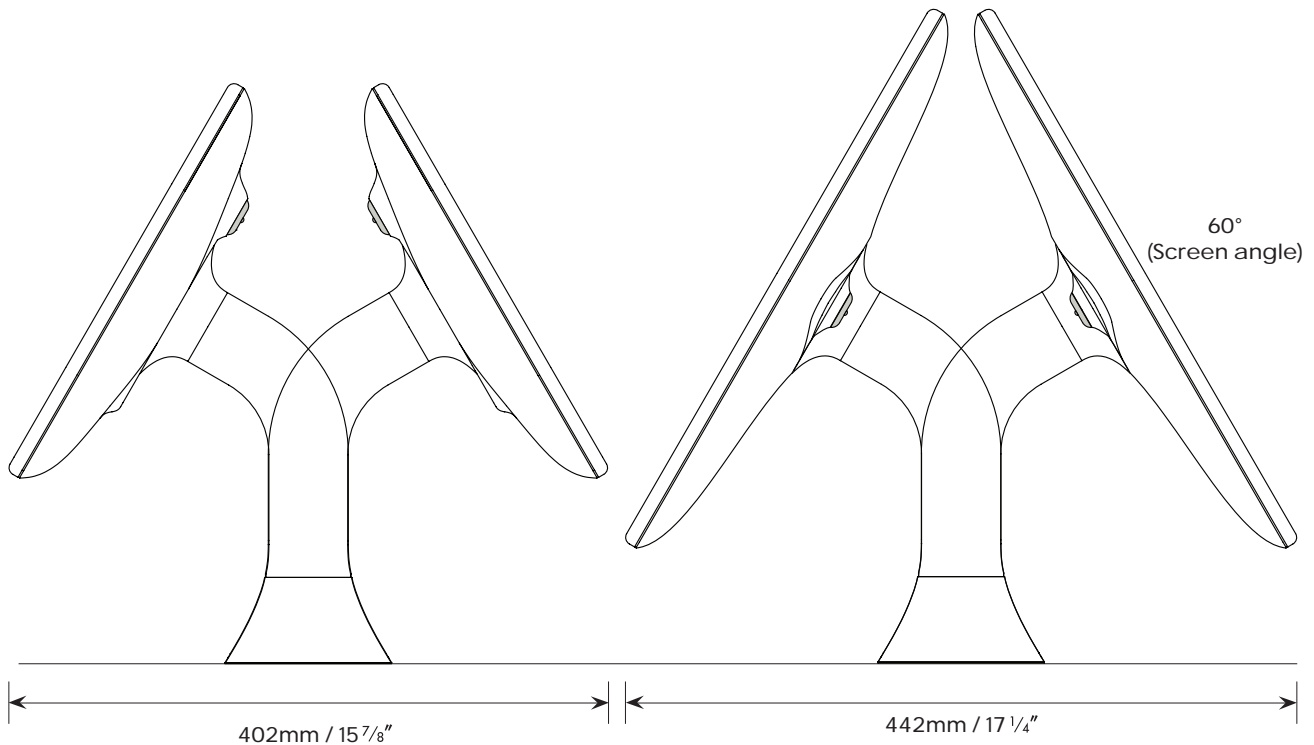

## Data sheet : Bouncepad Sumo

---

**Mount from below surface**  
Not suitable for surfaces thicker than 23 mm / 15/16"

**Mount from above surface**  
Suitable for all thicknesses.

---