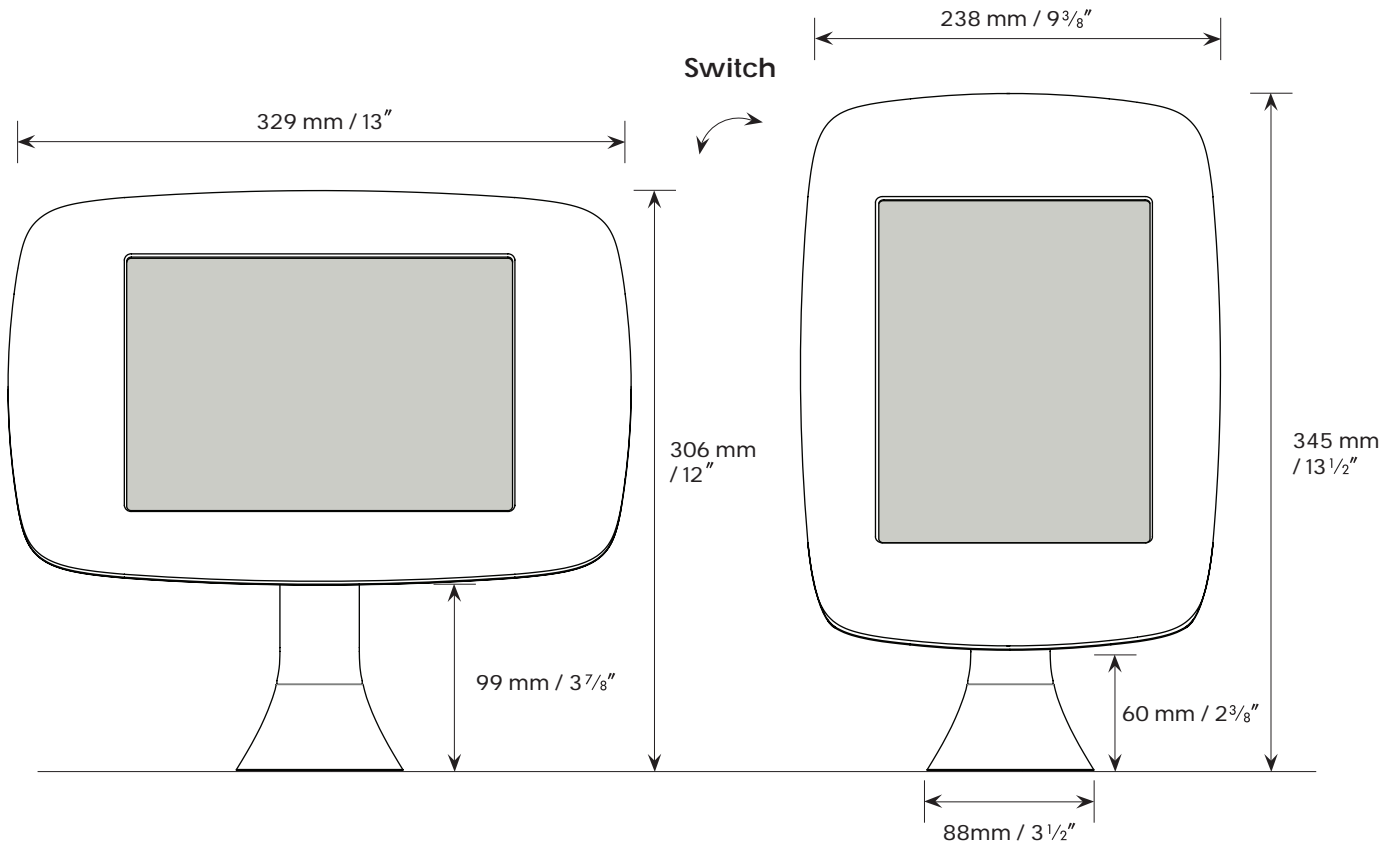

Rotate - Portrait

Data sheet : Bouncepad Sumo

The toughest Bouncepad in our range has been designed to stand its ground in busy restaurants, malls, children's play areas and airports – allowing you to use tablets in challenging environments without resorting to clunky, ruggedized kit.

Rotate - Landscape