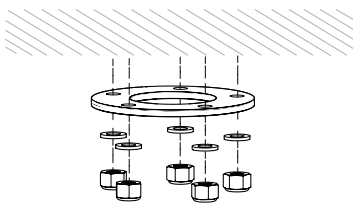

**Rotate - Landscape**

**Rotate - Portrait**

## Data sheet : Bouncepad Sumo

---

**Mount from below surface**  
Not suitable for surfaces thicker than 23 mm / 15/16"

**Mount from above surface**  
Suitable for all thicknesses.

---