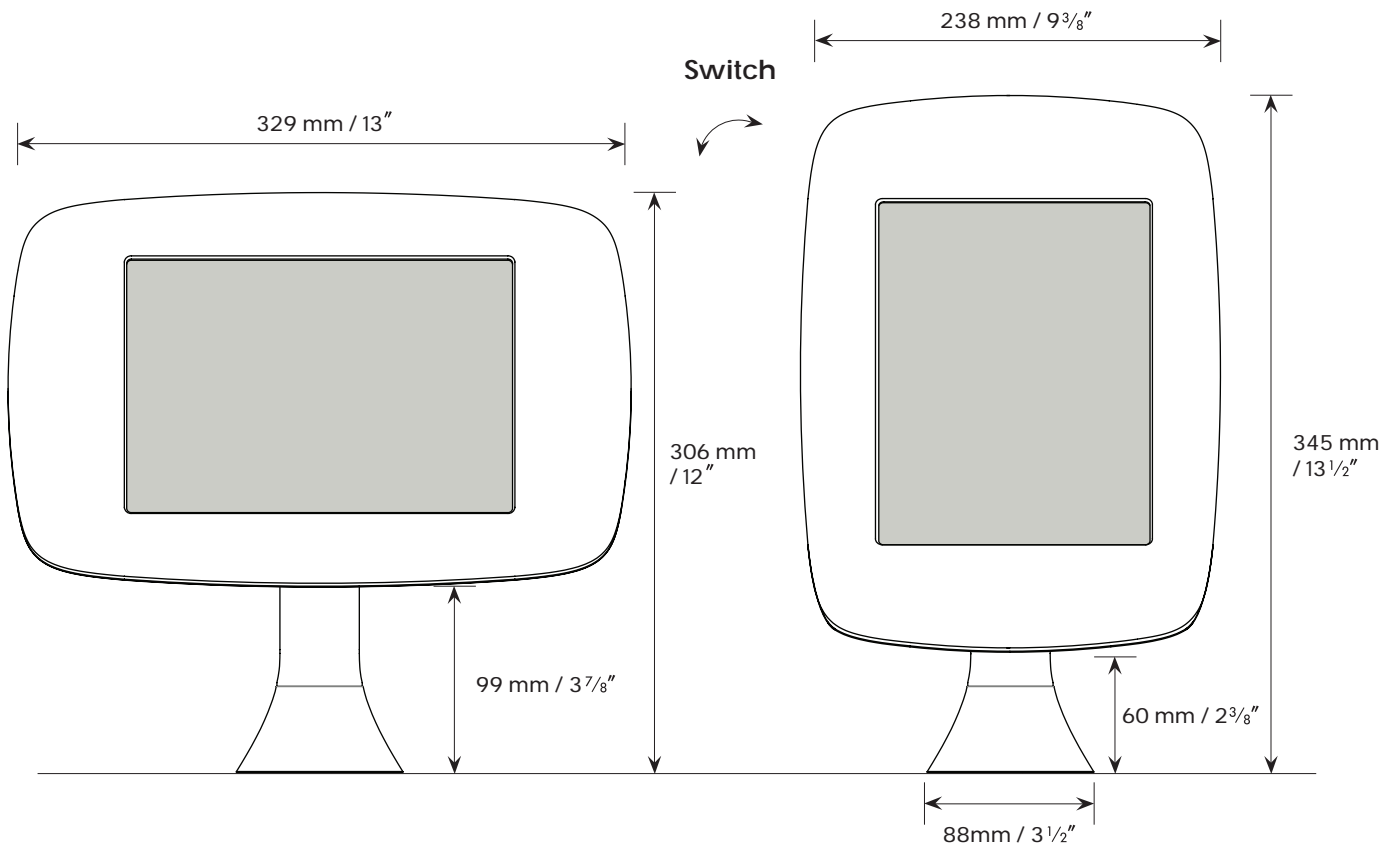

Data sheet : Bouncepad Sumo

The toughest Bouncepad in our range has been designed to stand its ground in busy restaurants, malls, children's play areas and airports – allowing you to use tablets in challenging environments without resorting to clunky, ruggedized kit.

Rotate - Landscape

Rotate - Portrait

Data sheet : Bouncepad Sumo

Mount from below surface
Not suitable for surfaces thicker than 23 mm / 15/16"

Mount from above surface
Suitable for all thicknesses.

Materials

Tablet case	PC/ABS
Faceplate	Stainless Steel (Powdercoated)
Mounting arm	Steel

Configuration Options

Colour	White
Feature access	Exposed home button & Exposed front camera / Covered home button & Covered front camera
Cable	Not provided