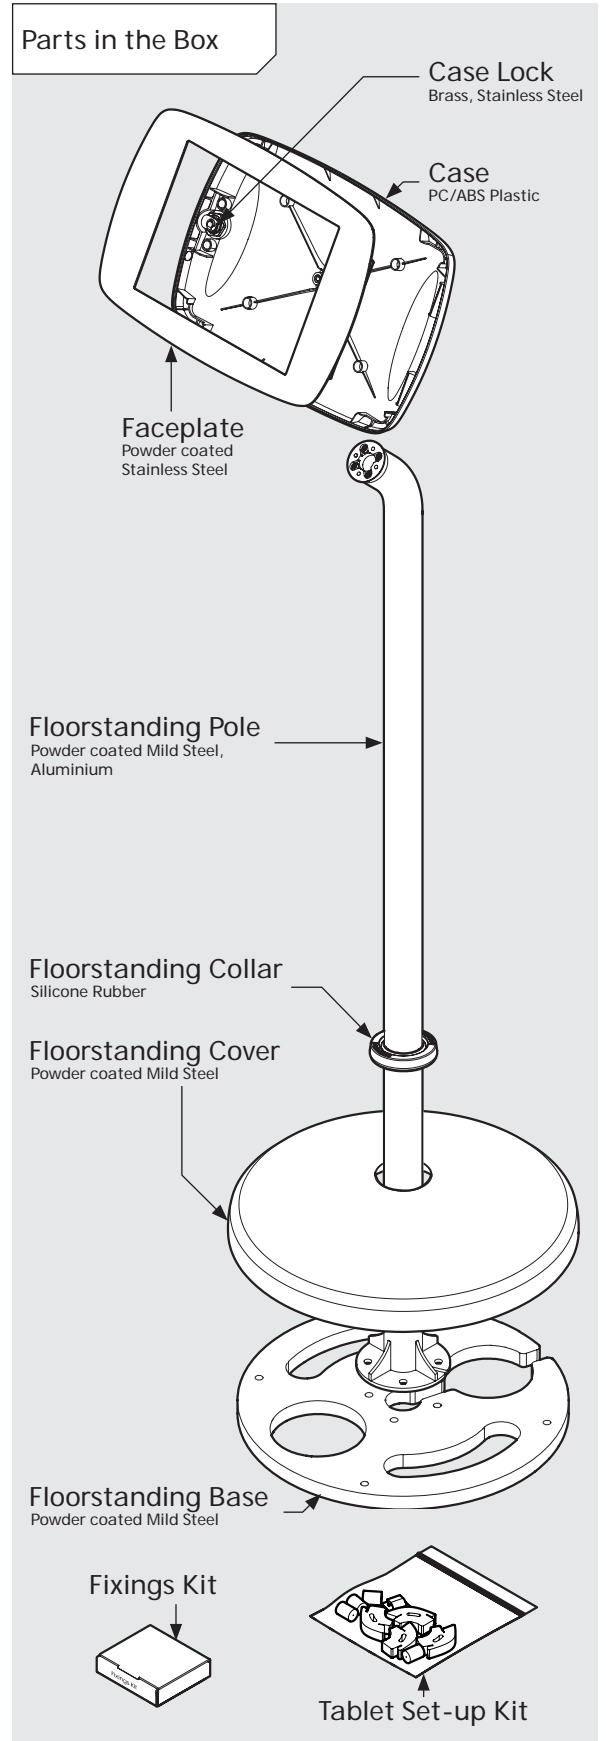

* Cable is not included for the Surface Pro 4 or Surface Pro 5 Tablets.

PRODUCT DATA SHEET - BOUNCEPAD FLOORSTANDING

bouncepad[®]

Case:	Arm:	Mounting:	Packaged weight:	Colour:
Mini	Floorstanding	Not Applicable	13.82kg	White Black

Parts in the Box

PRODUCT DATA SHEET - BOUNCEPAD FLOORSTANDING

bouncepad[®]

Case:	Arm:	Mounting:	Packaged weight:	Colour:
Midi	Floorstanding	Not Applicable	14.0kg	White Black

PRODUCT DATA SHEET - BOUNCEPAD FLOORSTANDING

bouncepad[®]

Case:	Arm:	Mounting:	Packaged weight:	Colour:
Maxi	Floorstanding	Not Applicable	14.23kg	White Black

PRODUCT DATA SHEET - BOUNCEPAD FLOORSTANDING

bouncepad[®]

Case:	Arm:	Mounting:	Packaged weight:	Colour:
Mega	Floorstanding	Not Applicable	14.62kg	White Black