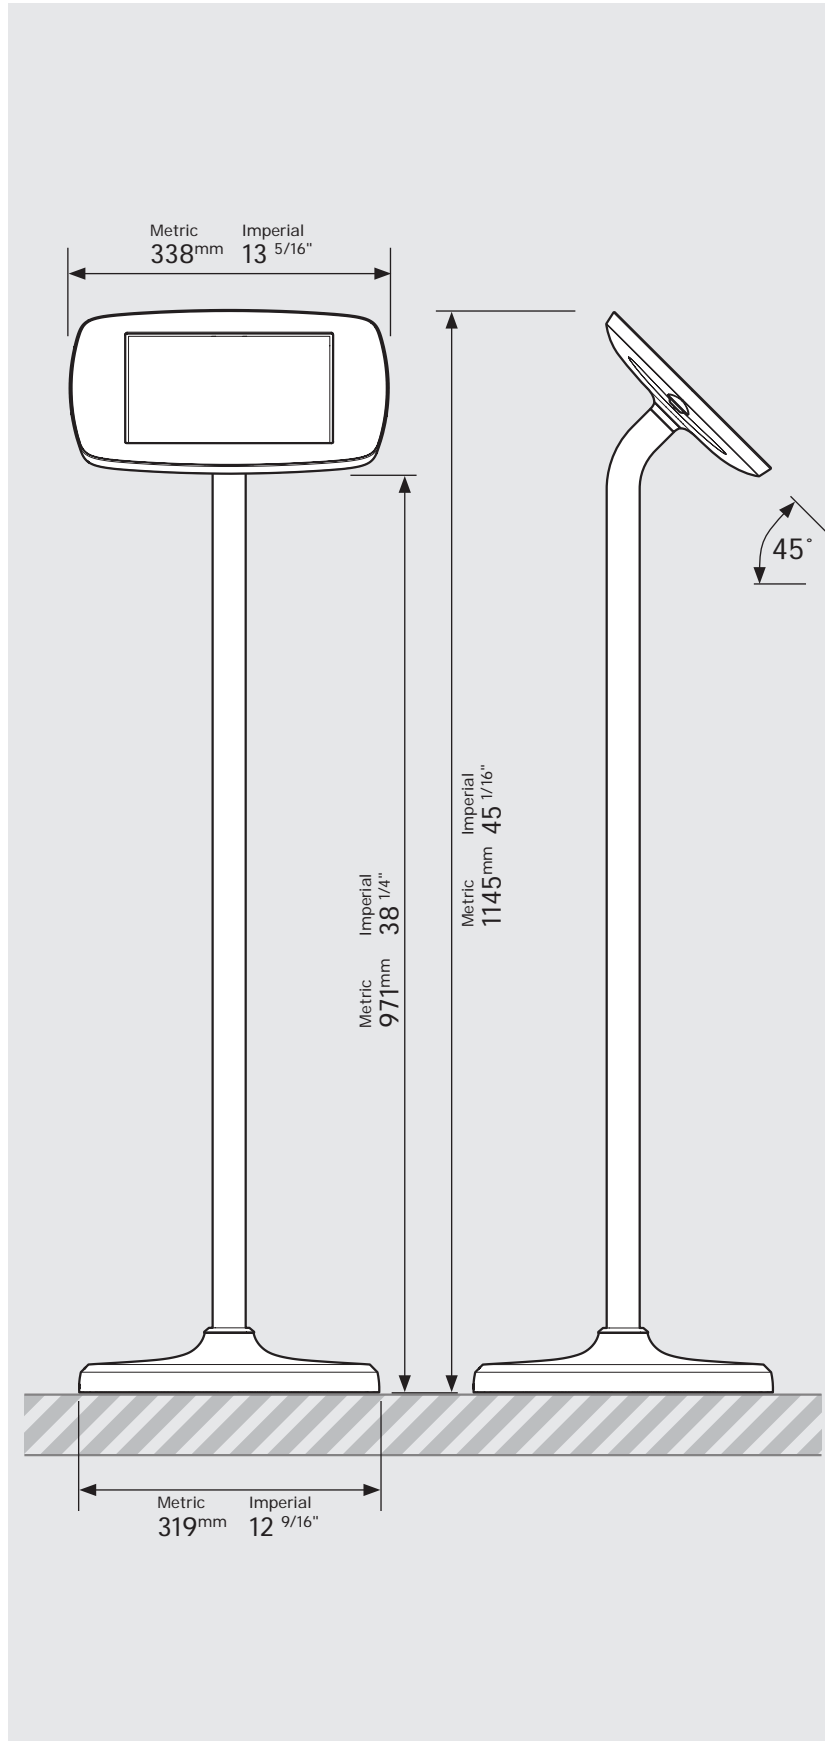

* Cable is not included for the Surface Pro 4 or Surface Pro 5 Tablets.

PRODUCT DATA SHEET - BOUNCEPAD FLOORSTANDING

bouncepad[®]

Case:	Arm:	Mounting:	Packaged weight:	Colour:
Mini	Floorstanding	Not Applicable	13.82kg	White Black

Parts in the Box

PRODUCT DATA SHEET - BOUNCEPAD FLOORSTANDING

bouncepad[®]

Case:	Arm:	Mounting:	Packaged weight:	Colour:
Midi	Floorstanding	Not Applicable	14.0kg	White Black

PRODUCT DATA SHEET - BOUNCEPAD FLOORSTANDING

bouncepad[®]

Case:	Arm:	Mounting:	Packaged weight:	Colour:
Maxi	Floorstanding	Not Applicable	14.23kg	White Black

PRODUCT DATA SHEET - BOUNCEPAD FLOORSTANDING

bouncepad[®]

Case:	Arm:	Mounting:	Packaged weight:	Colour:
Mega	Floorstanding	Not Applicable	14.62kg	White Black