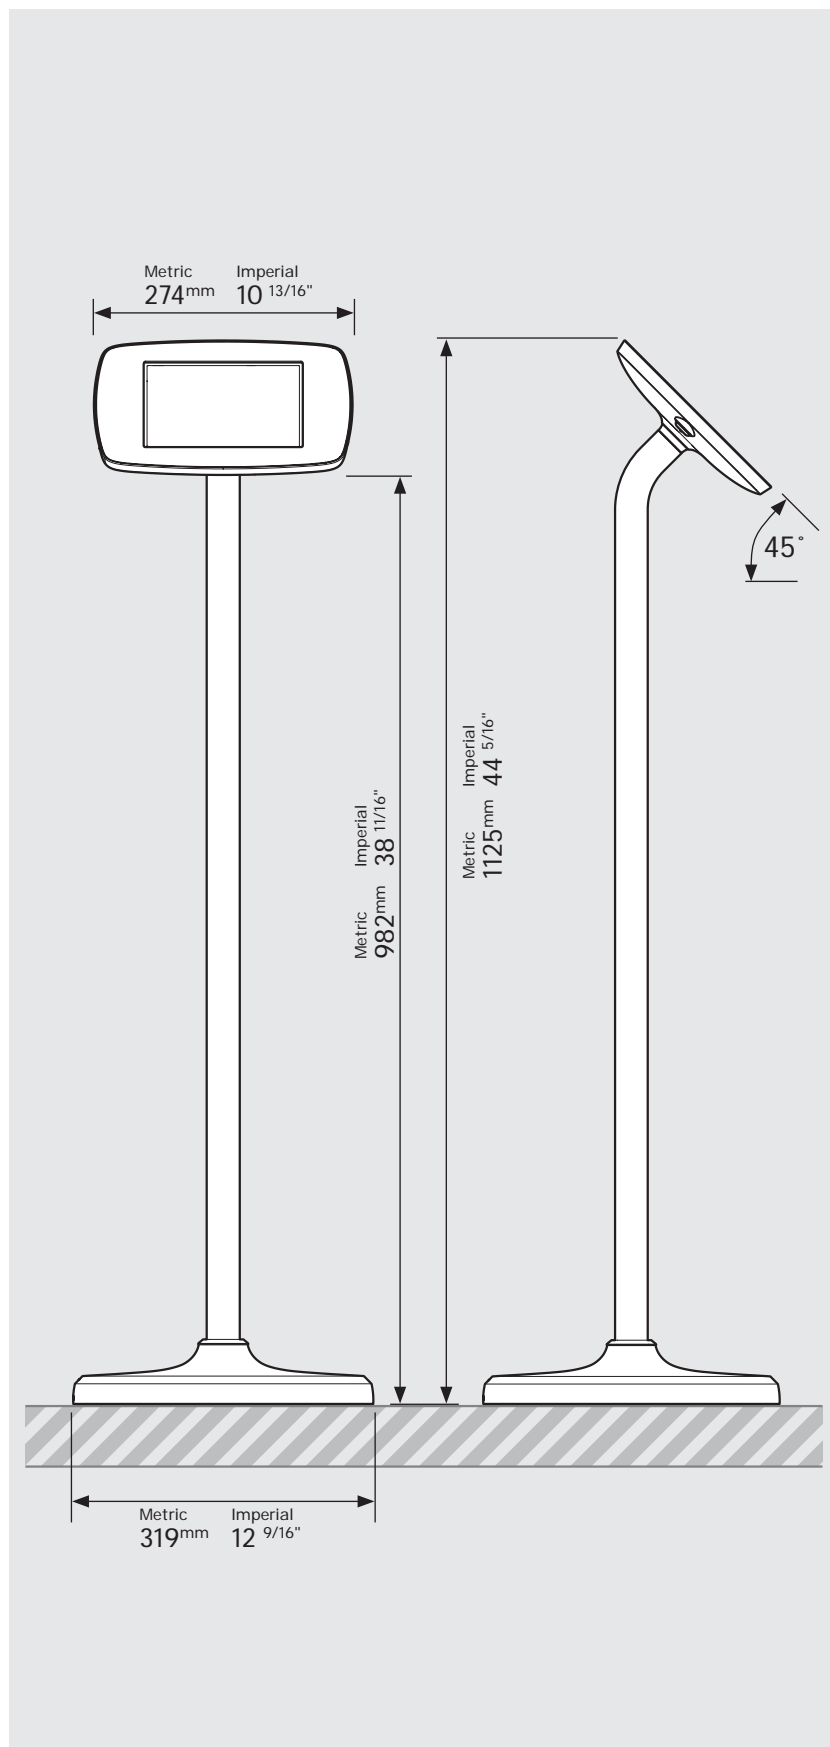

*Cable is not included for the Microsoft Surface Go.
Cable is not included for the Samsung Tab A 10.1 (2019).

Mega Case supported devices:

- iPad Pro 12.9" 1st Gen
- iPad Pro 12.9" 2nd Gen
- iPad Pro 12.9" 3rd Gen
- Microsoft Surface Pro 4
- Microsoft Surface Pro 5

* Cable is not included for the Surface Pro 4 or Surface Pro 5 Tablets.

PRODUCT DATA SHEET - BOUNCEPAD FLOORSTANDING

bouncepad[®]

Case:	Arm:	Mounting:	Packaged weight:	Colour:
Mini	Floorstanding	Not Applicable	13.82kg	White Black

Parts in the Box

PRODUCT DATA SHEET - BOUNCEPAD FLOORSTANDING

bouncepad[®]

Case:	Arm:	Mounting:	Packaged weight:	Colour:
Midi	Floorstanding	Not Applicable	14.0kg	White Black

PRODUCT DATA SHEET - BOUNCEPAD FLOORSTANDING