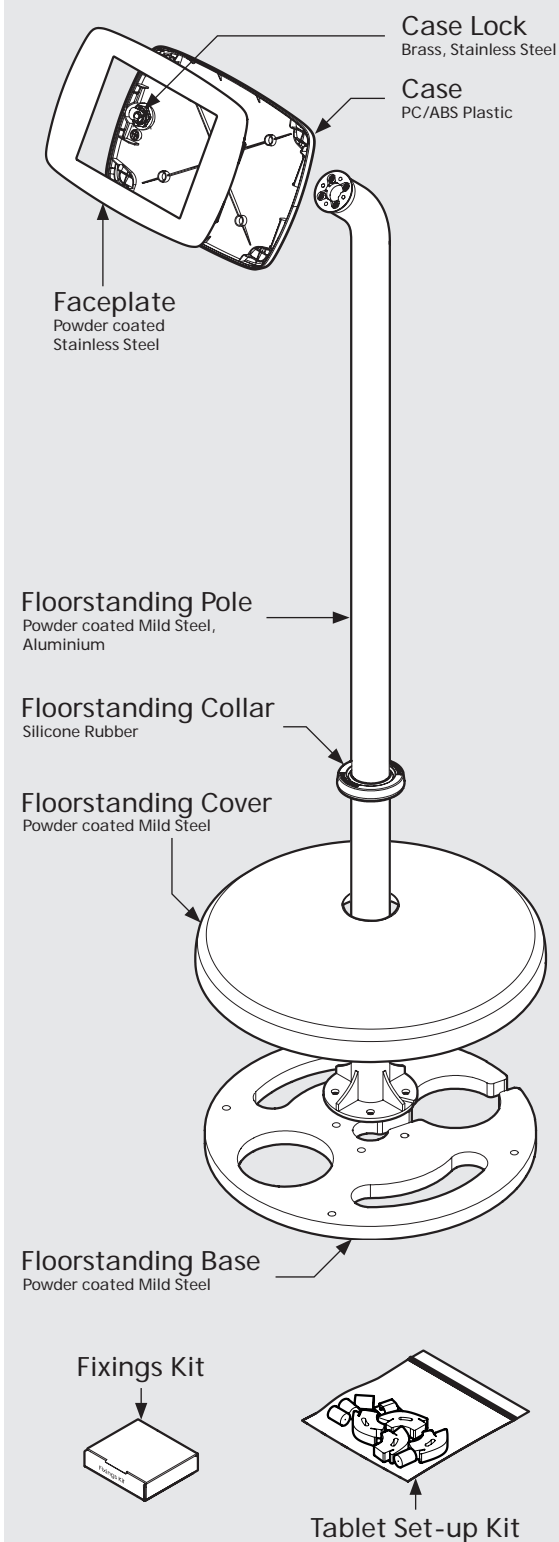

*Cable is not included for the Microsoft Surface Go.
Cable is not included for the Samsung Tab A 10.1 (2019).

Mega Case supported devices:

- iPad Pro 12.9" 1st Gen
- iPad Pro 12.9" 2nd Gen
- iPad Pro 12.9" 3rd Gen
- Microsoft Surface Pro 4
- Microsoft Surface Pro 5

* Cable is not included for the Surface Pro 4 or Surface Pro 5 Tablets.

PRODUCT DATA SHEET - BOUNCEPAD FLOORSTANDING

bouncepad[®]

Case:	Arm:	Mounting:	Packaged weight:	Colour:
Mini	Floorstanding	Not Applicable	13.82kg	White Black

Parts in the Box

PRODUCT DATA SHEET - BOUNCEPAD FLOORSTANDING

bouncepad[®]

Case:	Arm:	Mounting:	Packaged weight:	Colour:
Midi	Floorstanding	Not Applicable	14.0kg	White Black

PRODUCT DATA SHEET - BOUNCEPAD FLOORSTANDING

bouncepad[®]

Case:	Arm:	Mounting:	Packaged weight:	Colour:
Maxi	Floorstanding	Not Applicable	14.23kg	White Black

PRODUCT DATA SHEET - BOUNCEPAD FLOORSTANDING

bouncepad[®]

Case:	Arm:	Mounting:	Packaged weight:	Colour:
Mega	Floorstanding	Not Applicable	14.62kg	White Black