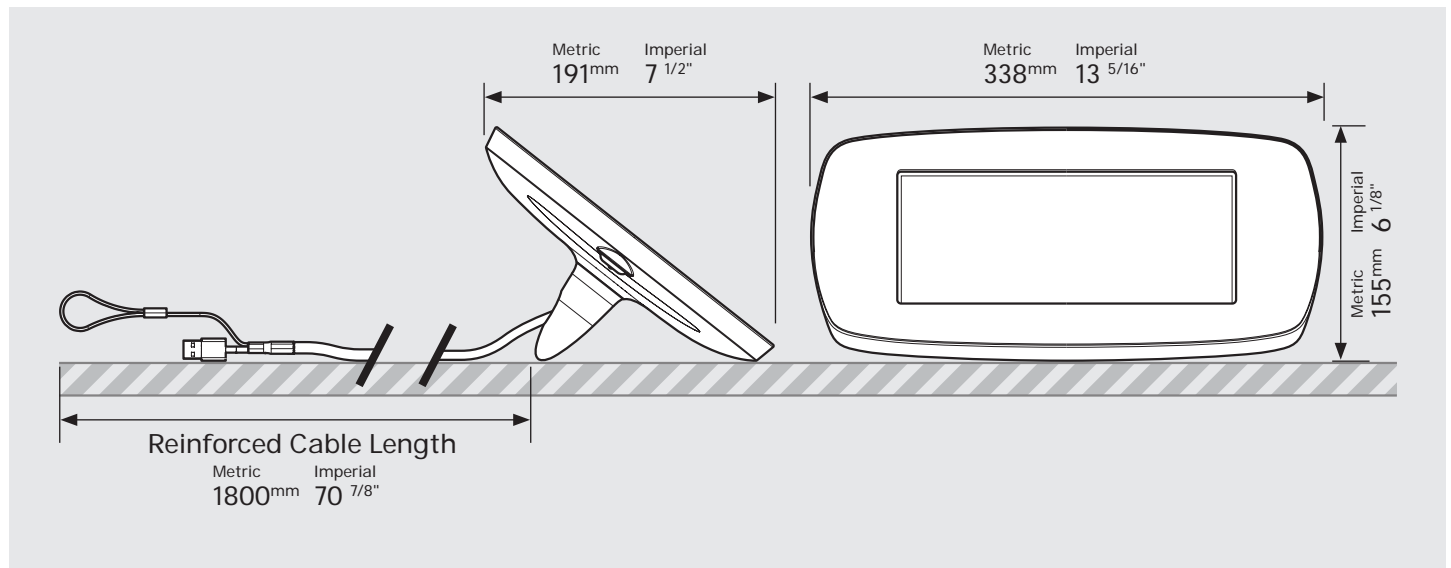

PRODUCT DATA SHEET - BOUNCEPAD LOUNGE

bouncepad®

Case:	Arm:	Mounting:	Packaged weight:	Colour:
Maxi	Lounge	Not Applicable	1.85kg	White Black