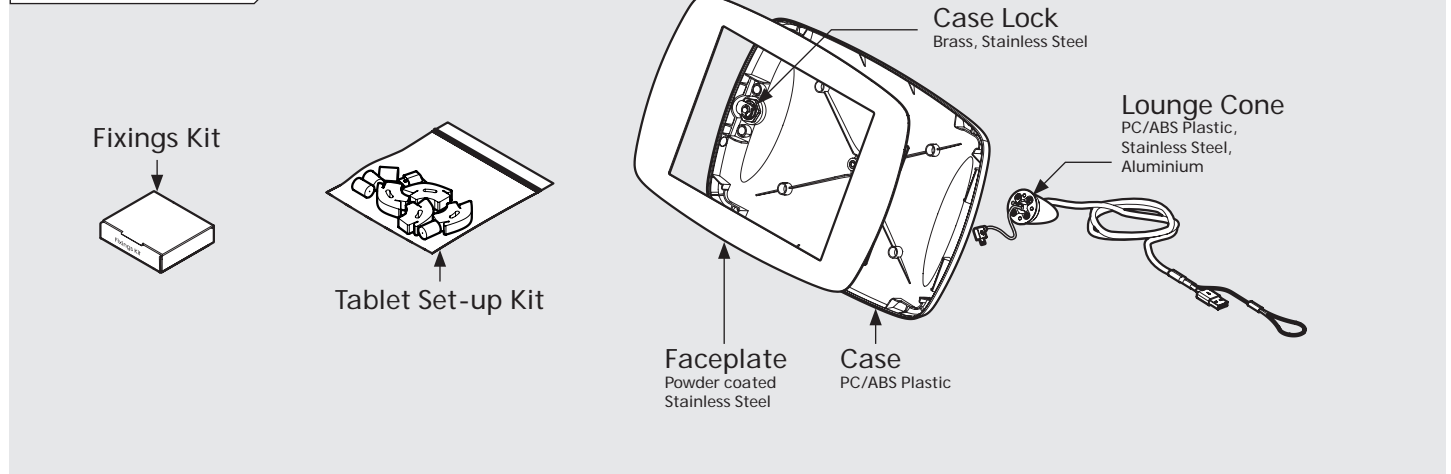

Parts in the Box