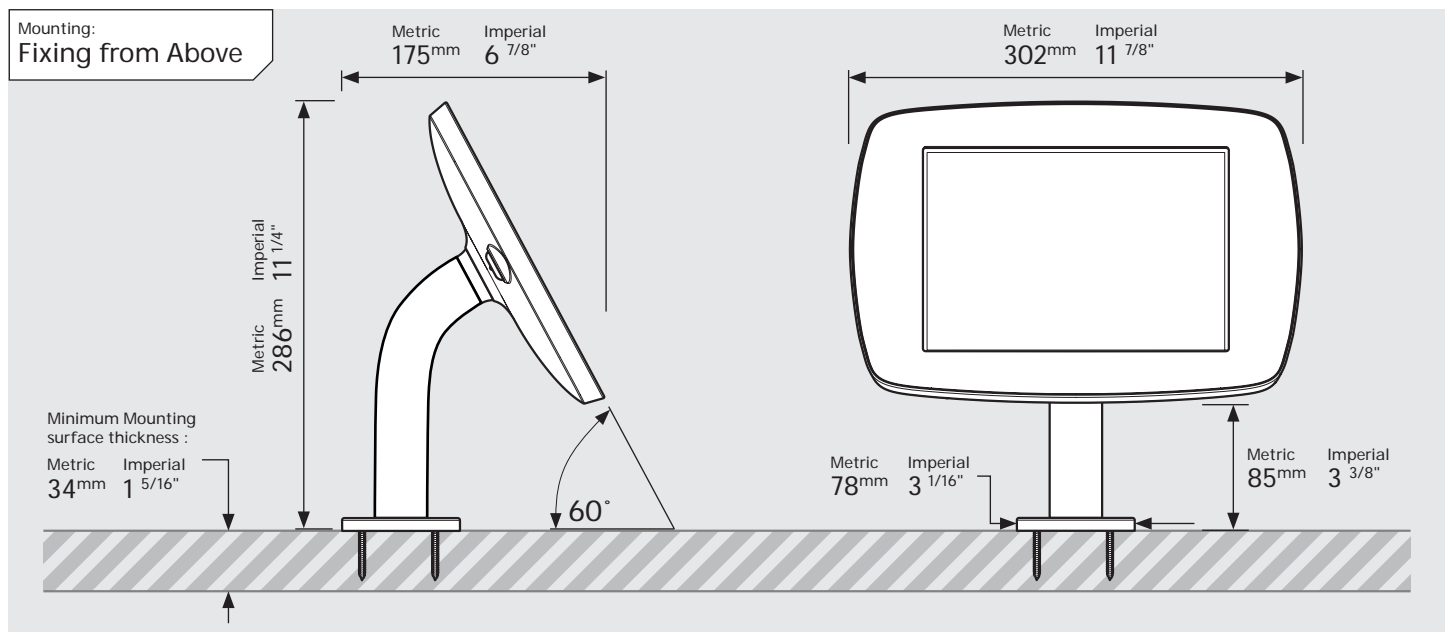

- iPad Pro 12.9" 1st Gen
- iPad Pro 12.9" 2nd Gen
- iPad Pro 12.9" 3rd Gen
- Microsoft Surface Pro 4
- Microsoft Surface Pro 5

PRODUCT DATA SHEET - BOUNCEPAD STATIC60

bouncepad[®]

Case: Mini Arm: Static60 Mounting: Fixing from Below
 Fixing from Above Packaged weight: 1.71kg Colour: White
 Black

PRODUCT DATA SHEET - BOUNCEPAD STATIC60

bouncepad[®]

Case: Midi Arm: Static60 Mounting: Fixing from Below
 Fixing from Above Packaged weight: 1.89kg Colour: White
 Black

PRODUCT DATA SHEET - BOUNCEPAD STATIC60