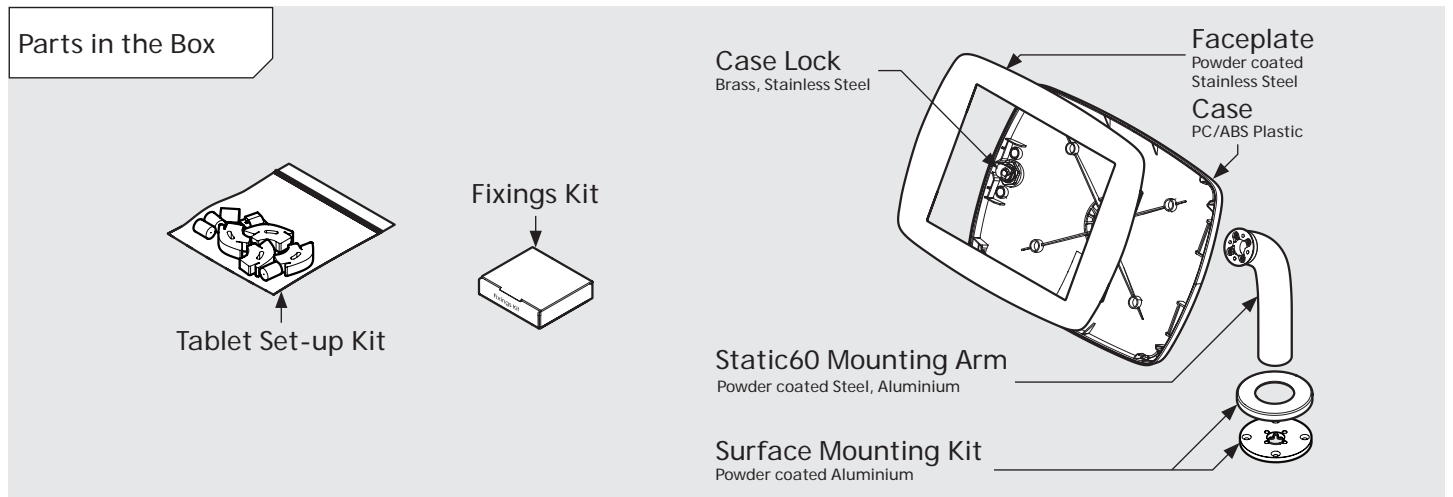

- iPad Pro 12.9" 1st Gen
- iPad Pro 12.9" 2nd Gen
- iPad Pro 12.9" 3rd Gen
- Microsoft Surface Pro 4
- Microsoft Surface Pro 5

PRODUCT DATA SHEET - BOUNCEPAD STATIC60

bouncepad[®]

Case: Mini Arm: Static60 Mounting: Fixing from Below
 Fixing from Above Packaged weight: 1.71kg Colour: White
 Black

PRODUCT DATA SHEET - BOUNCEPAD STATIC60

bouncepad[®]

Case: Midi Arm: Static60 Mounting: Fixing from Below
 Fixing from Above Packaged weight: 1.89kg Colour: White
 Black

PRODUCT DATA SHEET - BOUNCEPAD STATIC60