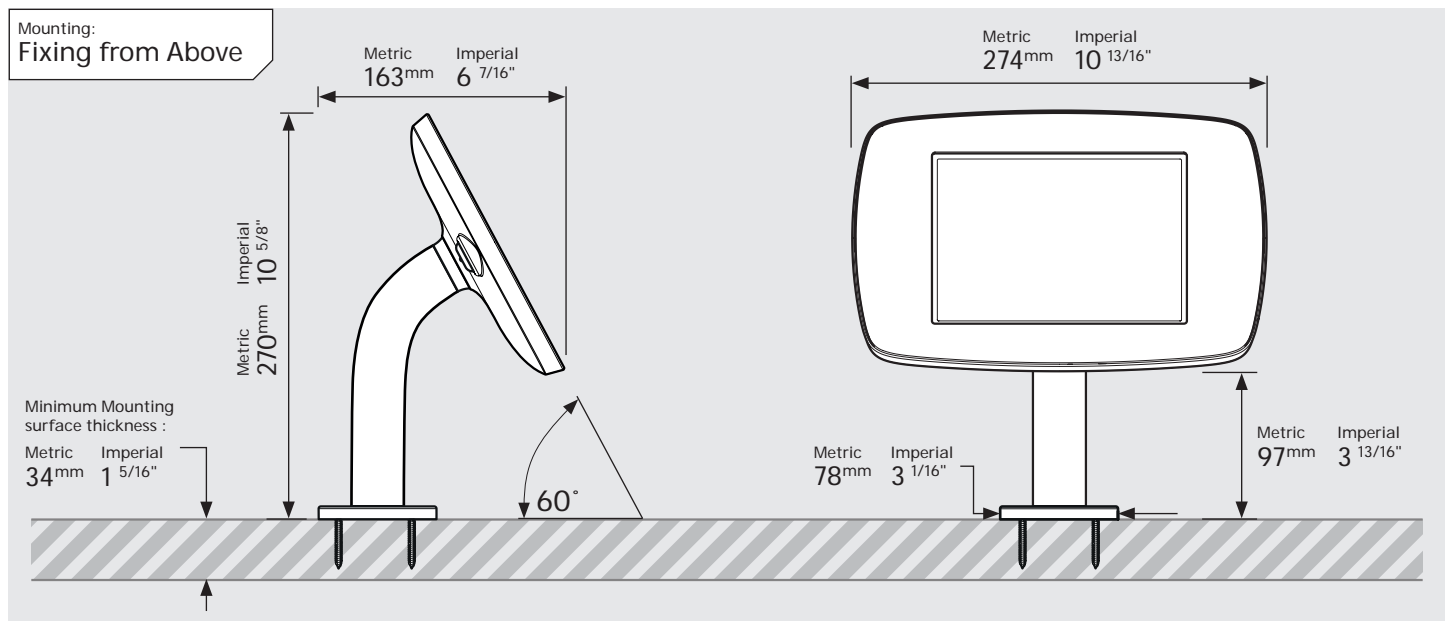

- iPad Pro 12.9" 1st Gen
- iPad Pro 12.9" 2nd Gen
- iPad Pro 12.9" 3rd Gen
- Microsoft Surface Pro 4
- Microsoft Surface Pro 5

PRODUCT DATA SHEET - BOUNCEPAD STATIC60

bouncepad[®]

Case: Mini Arm: Static60 Mounting: Fixing from Below
 Fixing from Above Packaged weight: 1.71kg Colour: White
 Black