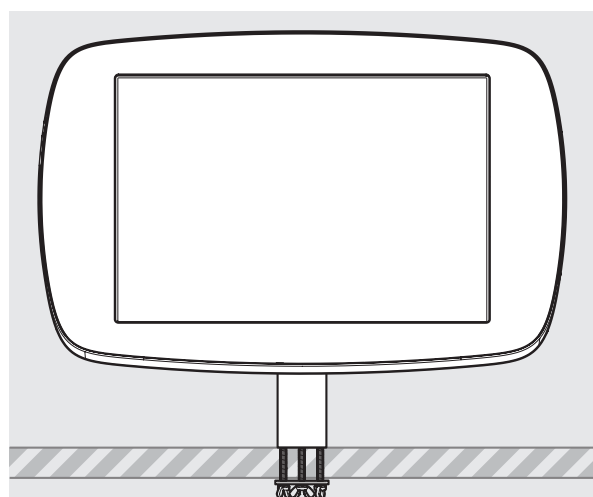

Mini Case supported devices:

- iPad Mini 1
- iPad Mini 2
- iPad Mini 3
- iPad Mini 4
- iPad Mini (2019)

Midi Case supported devices:

- iPad 6th Gen
- iPad 5th Gen
- iPad 4th Gen
- iPad 3rd Gen
- iPad Pro 9.7
- iPad Air 1
- iPad Air 2
- Samsung Tab S2 9.7
- Samsung Tab S3 9.7
- Samsung Tab A 9.7

- iPad Pro 12.9" 1st Gen
- iPad Pro 12.9" 2nd Gen
- iPad Pro 12.9" 3rd Gen
- Microsoft Surface Pro 4
- Microsoft Surface Pro 5

PRODUCT DATA SHEET - BOUNCEPAD STATIC60

bouncepad[®]

Case: Mini Arm: Static60 Mounting: Fixing from Below
 Fixing from Above Packaged weight: 1.71kg Colour: White
 Black