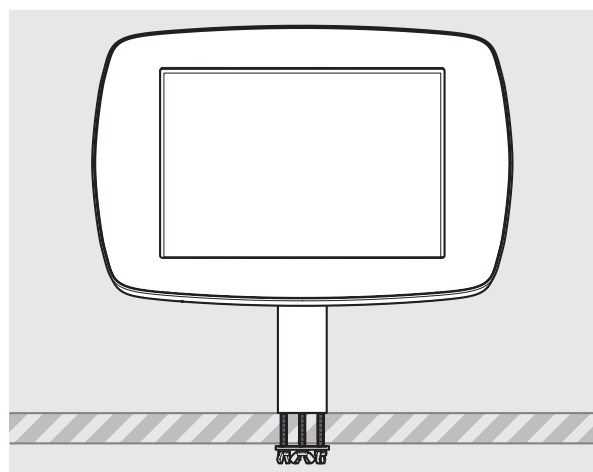

Mini Case supported devices:

- iPad Mini 1
- iPad Mini 2
- iPad Mini 3
- iPad Mini 4
- iPad Mini (2019)

Midi Case supported devices:

- iPad 6th Gen
- iPad 5th Gen
- iPad 4th Gen
- iPad 3rd Gen
- iPad Pro 9.7
- iPad Air 1
- iPad Air 2
- Samsung Tab S2 9.7
- Samsung Tab S3 9.7
- Samsung Tab A 9.7

- iPad Pro 12.9" 1st Gen
- iPad Pro 12.9" 2nd Gen
- iPad Pro 12.9" 3rd Gen
- Microsoft Surface Pro 4
- Microsoft Surface Pro 5

PRODUCT DATA SHEET - BOUNCEPAD STATIC60

bouncepad[®]

Case: Mini Arm: Static60 Mounting: Fixing from Below
 Fixing from Above Packaged weight: 1.71kg Colour: White
 Black