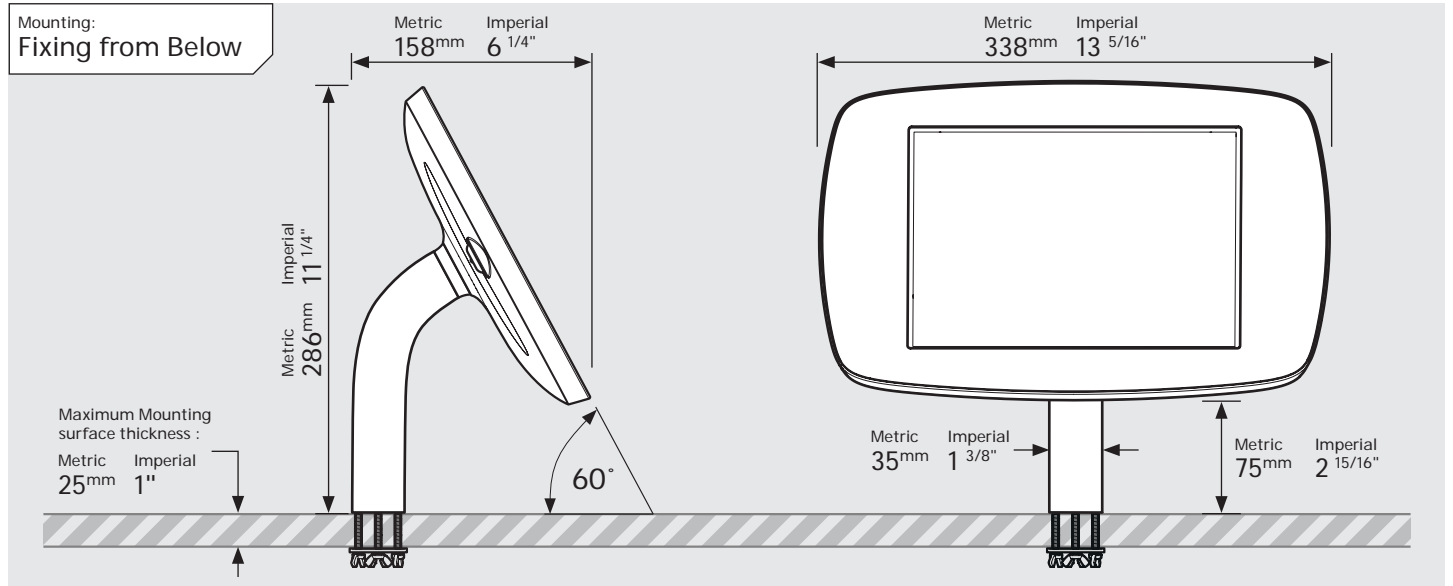

PRODUCT DATA SHEET - BOUNCEPAD STATIC60

bouncepad[®]

Case: Midi Arm: Static60 Mounting: Fixing from Below
 Fixing from Above Packaged weight: 1.89kg Colour: White
 Black

PRODUCT DATA SHEET - BOUNCEPAD STATIC60

bouncepad[®]

Case: Maxi Arm: Static60 Mounting: Fixing from Below Packaged weight: 2.12kg Colour: White Black
 Fixing from Above

PRODUCT DATA SHEET - BOUNCEPAD STATIC60

bouncepad[®]

Case: Mega Arm: Static60 Mounting: Fixing from Below Packaged weight: 2.51kg Colour: White
Black

Fixing from Above