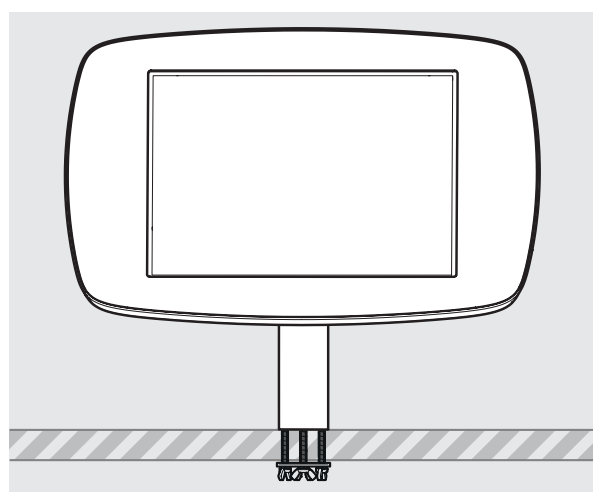

- iPad Pro 12.9" 1st Gen
- iPad Pro 12.9" 2nd Gen
- iPad Pro 12.9" 3rd Gen
- Microsoft Surface Pro 4
- Microsoft Surface Pro 5

PRODUCT DATA SHEET - BOUNCEPAD STATIC60

bouncepad[®]

Case: Mini Arm: Static60 Mounting: Fixing from Below
 Fixing from Above Packaged weight: 1.71kg Colour: White
 Black