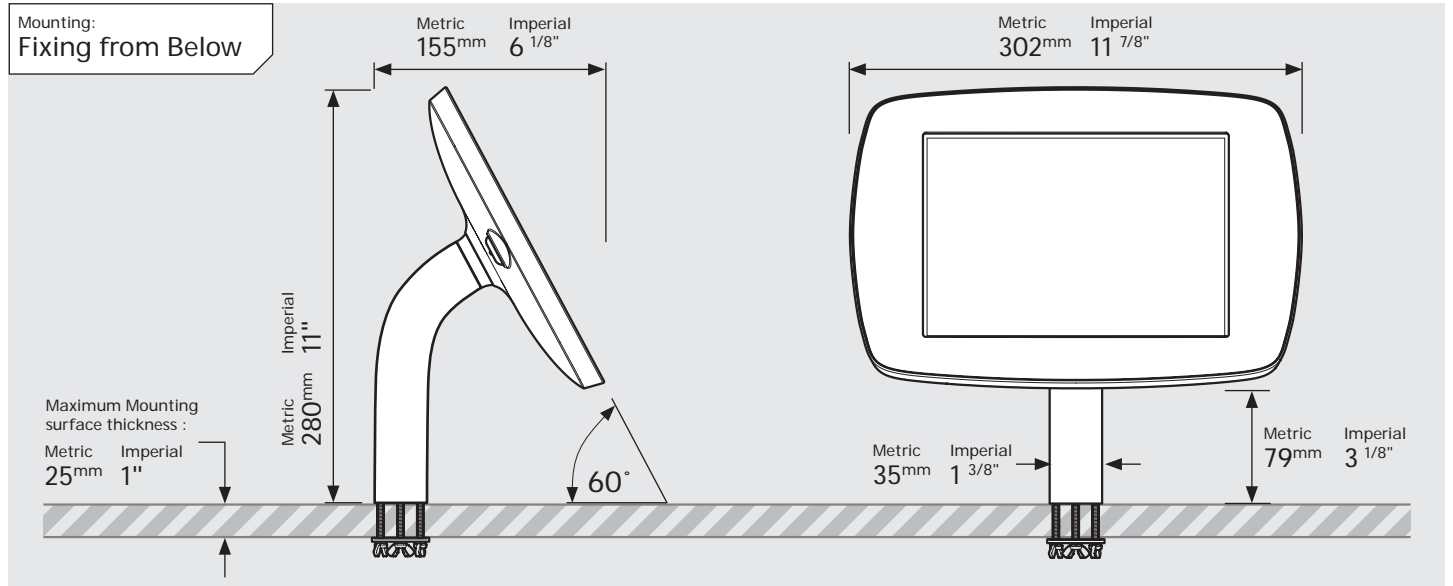

- iPad Pro 12.9" 1st Gen
- iPad Pro 12.9" 2nd Gen
- iPad Pro 12.9" 3rd Gen
- Microsoft Surface Pro 4
- Microsoft Surface Pro 5

PRODUCT DATA SHEET - BOUNCEPAD STATIC60

bouncepad[®]

Case: Mini Arm: Static60 Mounting: Fixing from Below
 Fixing from Above Packaged weight: 1.71kg Colour: White
 Black

PRODUCT DATA SHEET - BOUNCEPAD STATIC60

bouncepad[®]

Case: Midi Arm: Static60 Mounting: Fixing from Below
 Fixing from Above Packaged weight: 1.89kg Colour: White
 Black

PRODUCT DATA SHEET - BOUNCEPAD STATIC60