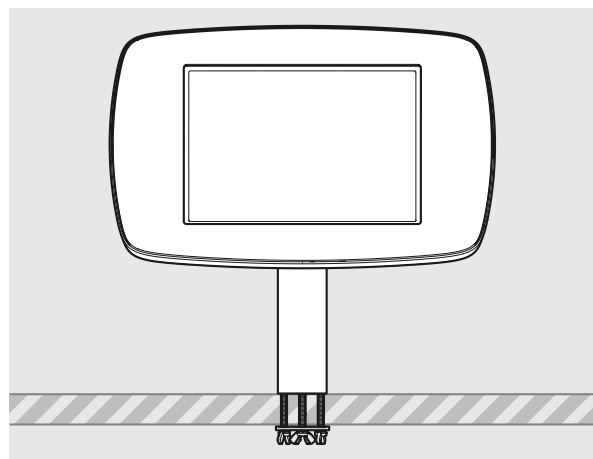

- iPad Pro 12.9" 1st Gen
- iPad Pro 12.9" 2nd Gen
- iPad Pro 12.9" 3rd Gen
- Microsoft Surface Pro 4
- Microsoft Surface Pro 5

PRODUCT DATA SHEET - BOUNCEPAD STATIC60

bouncepad[®]

Case: Mini Arm: Static60 Mounting: Fixing from Below
 Fixing from Above Packaged weight: 1.71kg Colour: White
 Black