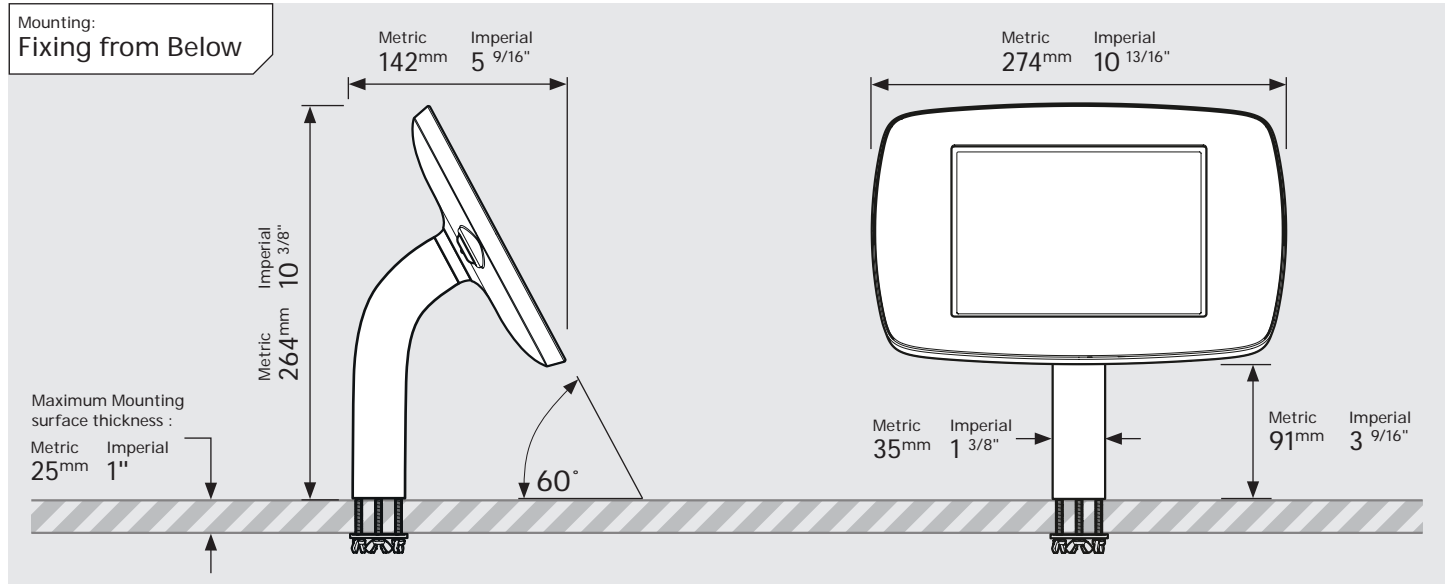

- iPad Pro 12.9" 1st Gen
- iPad Pro 12.9" 2nd Gen
- iPad Pro 12.9" 3rd Gen
- Microsoft Surface Pro 4
- Microsoft Surface Pro 5

PRODUCT DATA SHEET - BOUNCEPAD STATIC60

bouncepad[®]

Case: Mini Arm: Static60 Mounting: Fixing from Below
 Fixing from Above Packaged weight: 1.71kg Colour: White
 Black

PRODUCT DATA SHEET - BOUNCEPAD STATIC60

bouncepad[®]

Case: Midi Arm: Static60 Mounting: Fixing from Below
 Fixing from Above Packaged weight: 1.89kg Colour: White
 Black

PRODUCT DATA SHEET - BOUNCEPAD STATIC60