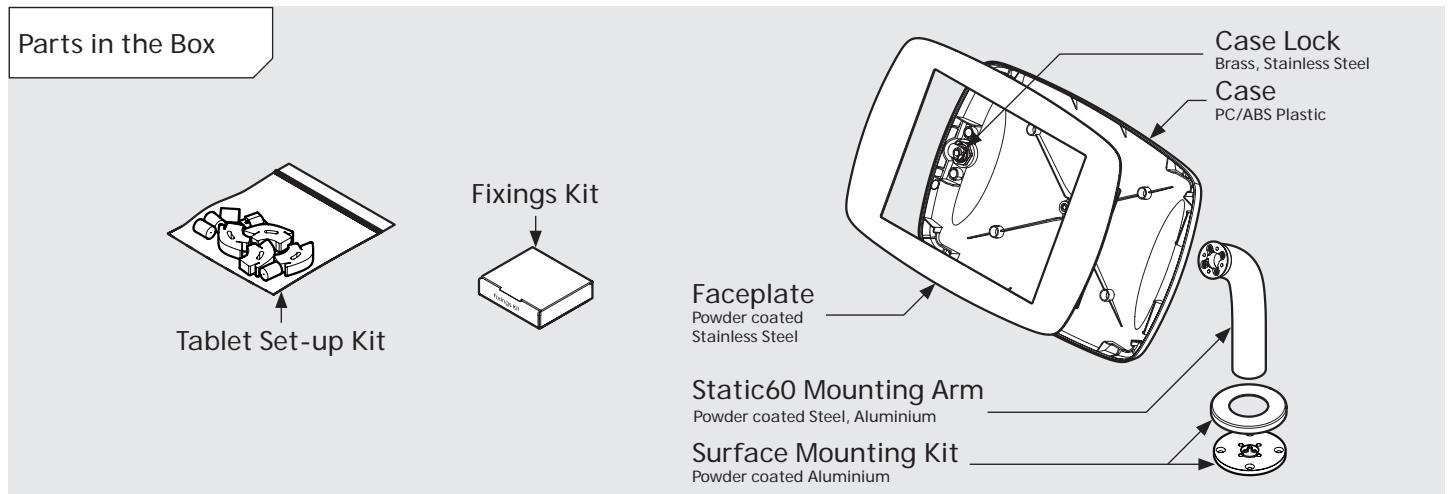

PRODUCT DATA SHEET - BOUNCEPAD STATIC60

bouncepad[®]

Case: Midi Arm: Static60 Mounting: Fixing from Below
 Fixing from Above Packaged weight: 1.89kg Colour: White
 Black

PRODUCT DATA SHEET - BOUNCEPAD STATIC60

bouncepad[®]

Case: Maxi Arm: Static60 Mounting: Fixing from Below Packaged weight: 2.12kg Colour: White Black
 Fixing from Above

PRODUCT DATA SHEET - BOUNCEPAD STATIC60

bouncepad[®]

Case: Mega Arm: Static60 Mounting: Fixing from Below Packaged weight: 2.51kg Colour: White
Black