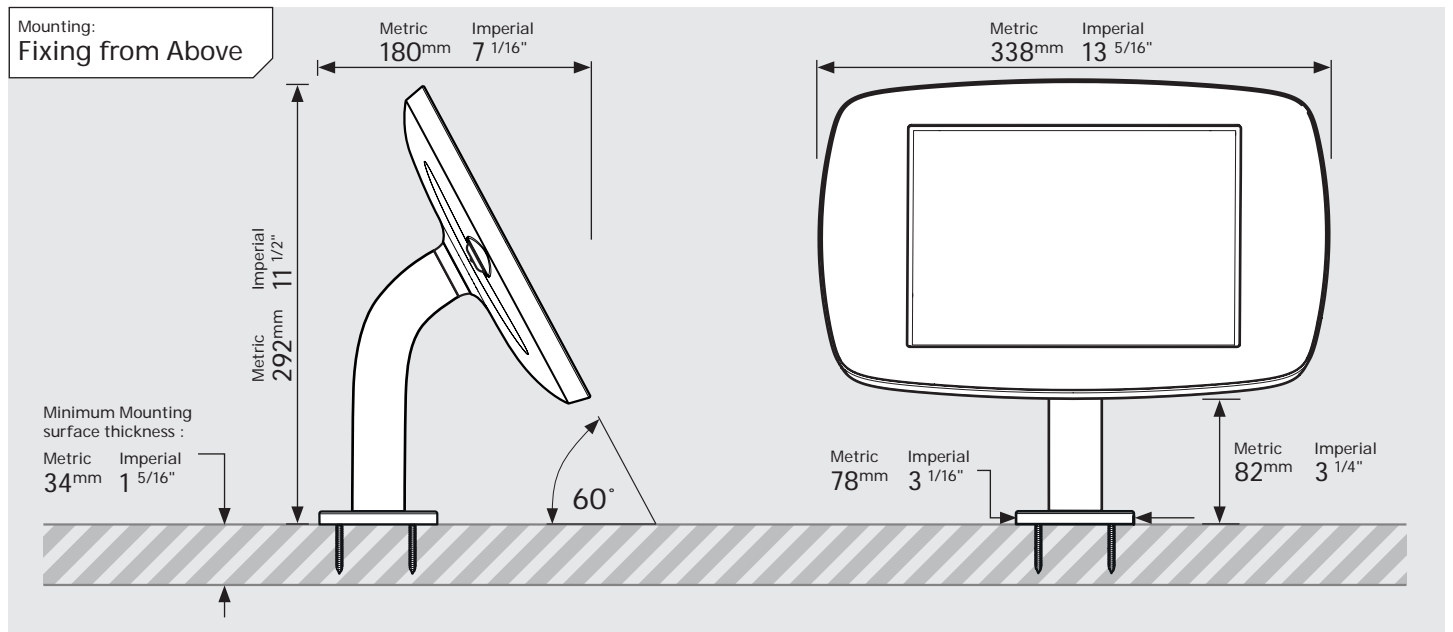

PRODUCT DATA SHEET - BOUNCEPAD STATIC60

bouncepad®

Case: Maxi Arm: Static60 Mounting: Fixing from Below Packaged weight: 2.12kg Colour: White Black
Fixing from Above