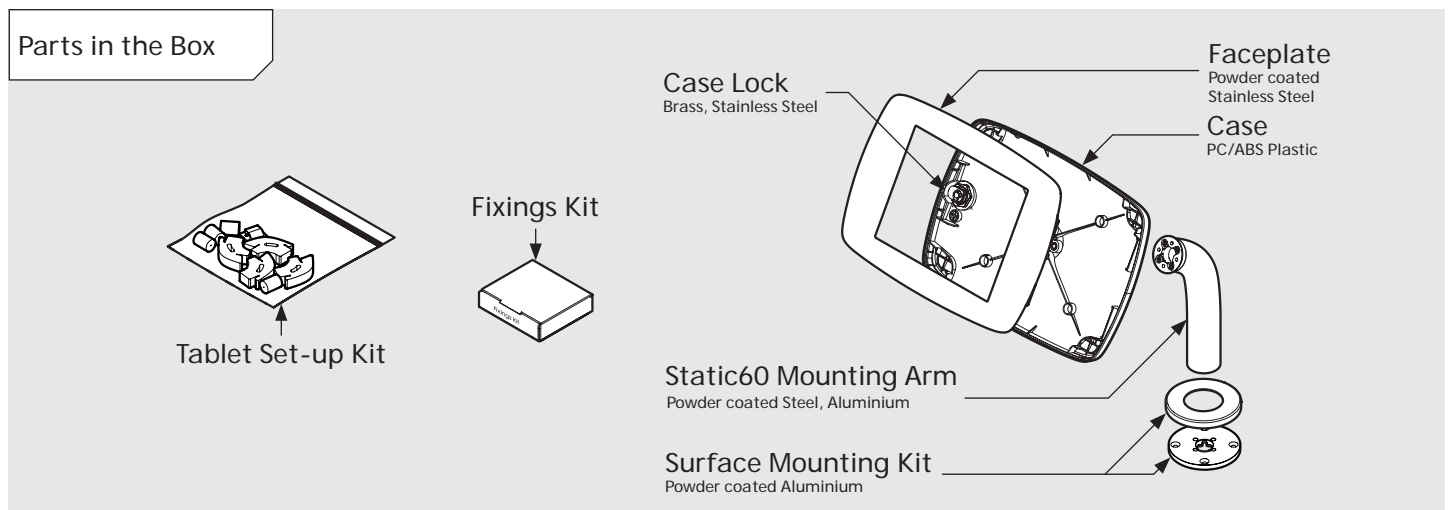

- iPad Pro 12.9" 1st Gen
- iPad Pro 12.9" 2nd Gen
- iPad Pro 12.9" 3rd Gen
- Microsoft Surface Pro 4
- Microsoft Surface Pro 5

PRODUCT DATA SHEET - BOUNCEPAD STATIC60

bouncepad[®]

Case: Mini Arm: Static60 Mounting: Fixing from Below
 Fixing from Above Packaged weight: 1.71kg Colour: White
 Black