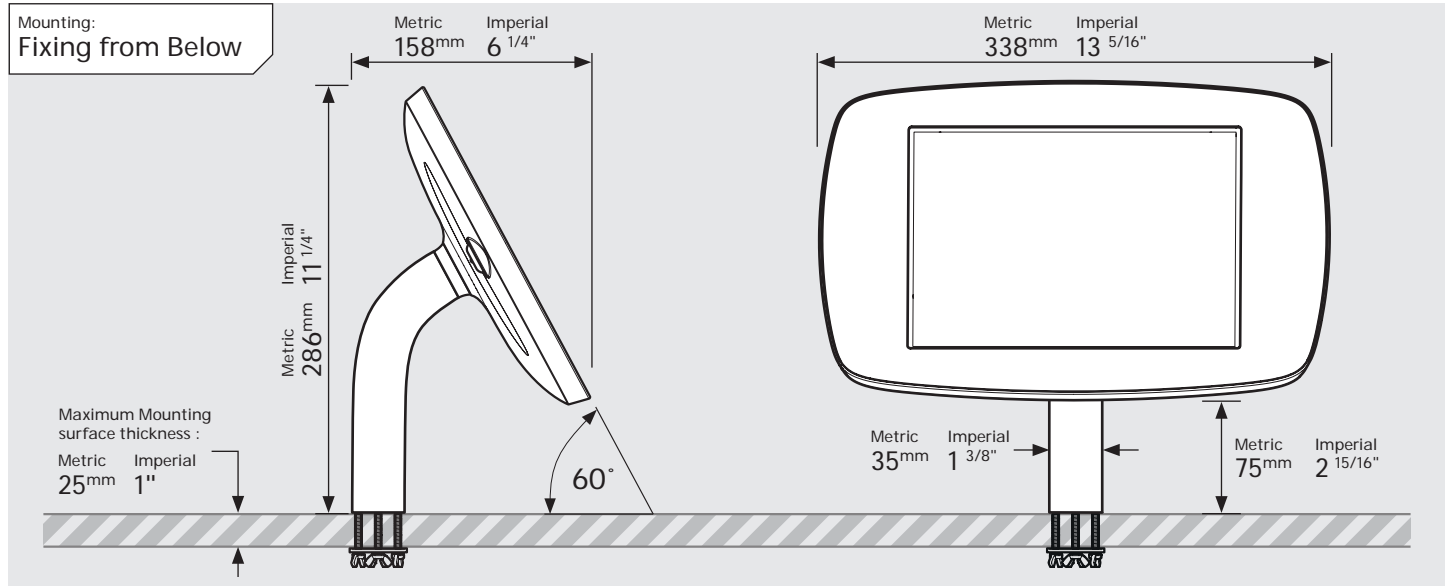

PRODUCT DATA SHEET - BOUNCEPAD STATIC60

bouncepad®

Case: Maxi Arm: Static60 Mounting: Fixing from Below Packaged weight: 2.12kg Colour: White
Black
Fixing from Above