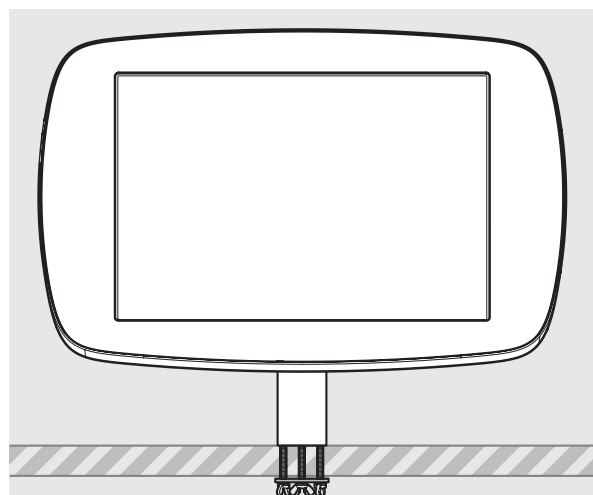

Mini Case supported devices:

- iPad Mini 1
- iPad Mini 2
- iPad Mini 3
- iPad Mini 4
- iPad Mini (2019)

Midi Case supported devices:

- iPad 6th Gen
- iPad 5th Gen
- iPad 4th Gen
- iPad 3rd Gen
- iPad Pro 9.7
- iPad Air 1
- iPad Air 2
- Samsung Tab S2 9.7
- Samsung Tab S3 9.7
- Samsung Tab A 9.7

Maxi Case supported devices:

- iPad Pro 10.5
- iPad Pro 11.0
- iPad Air (2019)
- Samsung Tab A6 10.1
- Samsung Tab A 10.1
- Samsung Tab A 10.5
- Samsung Tab 4 10.1
- Microsoft Surface Go

Mega Case supported devices:

- iPad Pro 12.9" 1st Gen
- iPad Pro 12.9" 2nd Gen
- iPad Pro 12.9" 3rd Gen
- Microsoft Surface Pro 4
- Microsoft Surface Pro 5