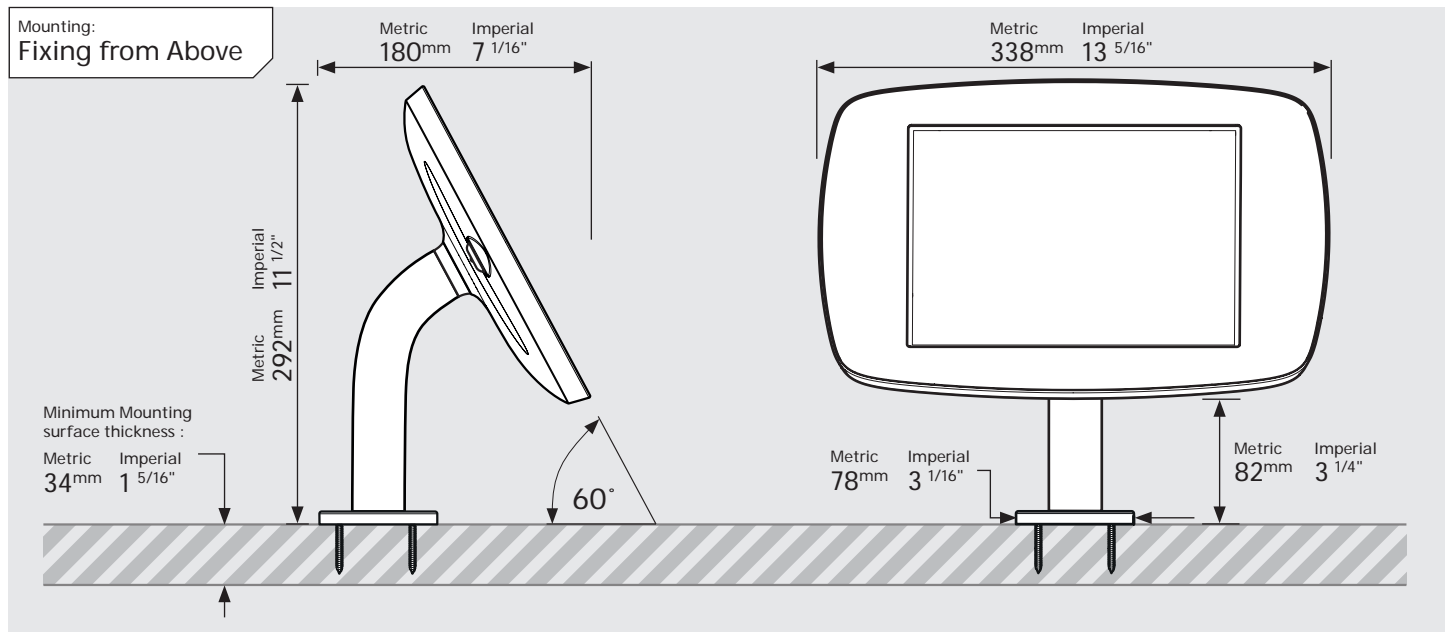

PRODUCT DATA SHEET - BOUNCEPAD STATIC60

bouncepad®

Case: Maxi Arm: Static60 Mounting: Fixing from Below Packaged weight: 2.12kg Colour: White
Black
Fixing from Above