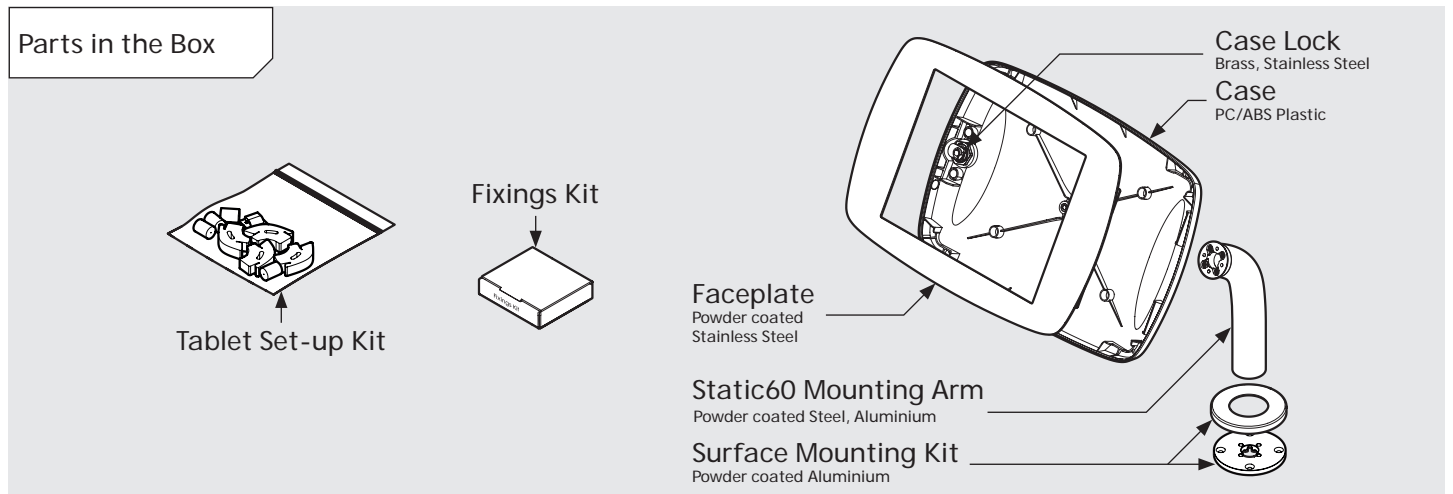

# PRODUCT DATA SHEET - BOUNCEPAD STATIC60

**bouncepad**<sup>®</sup>

Case: Mini    Arm: Static60    Mounting: Fixing from Below  
 Fixing from Above    Packaged weight: 1.71kg    Colour: White  
 Black

# PRODUCT DATA SHEET - BOUNCEPAD STATIC60

**bouncepad**<sup>®</sup>

<b>Case:</b>	<b>Arm:</b>	<b>Mounting:</b>	<b>Packaged weight:</b>	<b>Colour:</b>
Midi	Static60	Fixing from <b>Below</b>	1.89kg	White Black
		Fixing from <b>Above</b>		

# PRODUCT DATA SHEET - BOUNCEPAD STATIC60

**bouncepad**<sup>®</sup>

Case: Maxi Arm: Static60 Mounting: Fixing from Below Packaged weight: 2.12kg Colour: White  
Black  
Fixing from Above