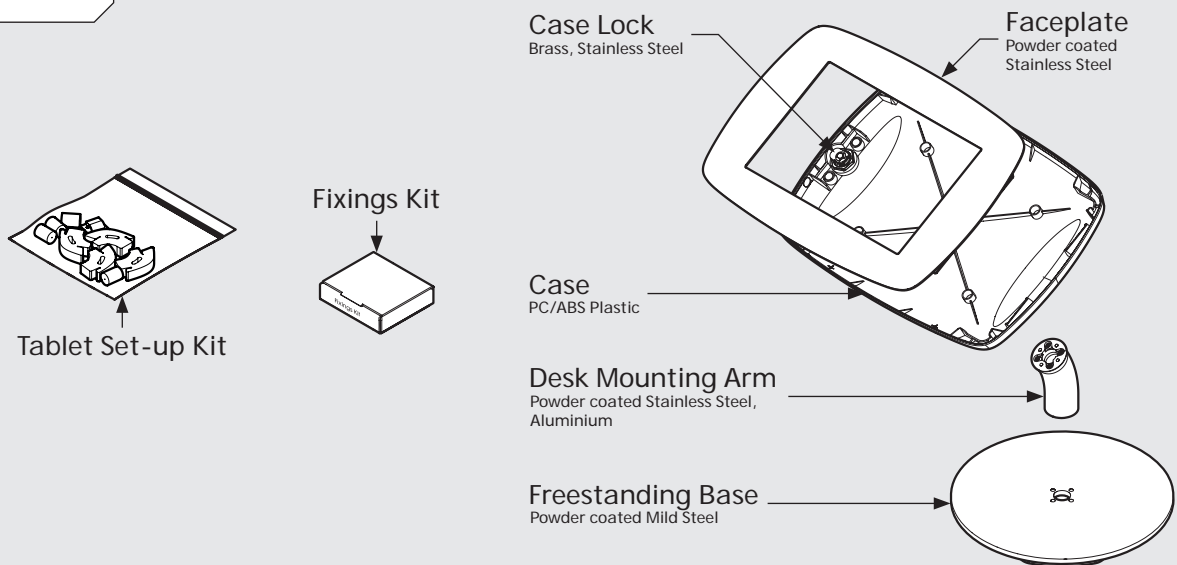

Parts in the Box