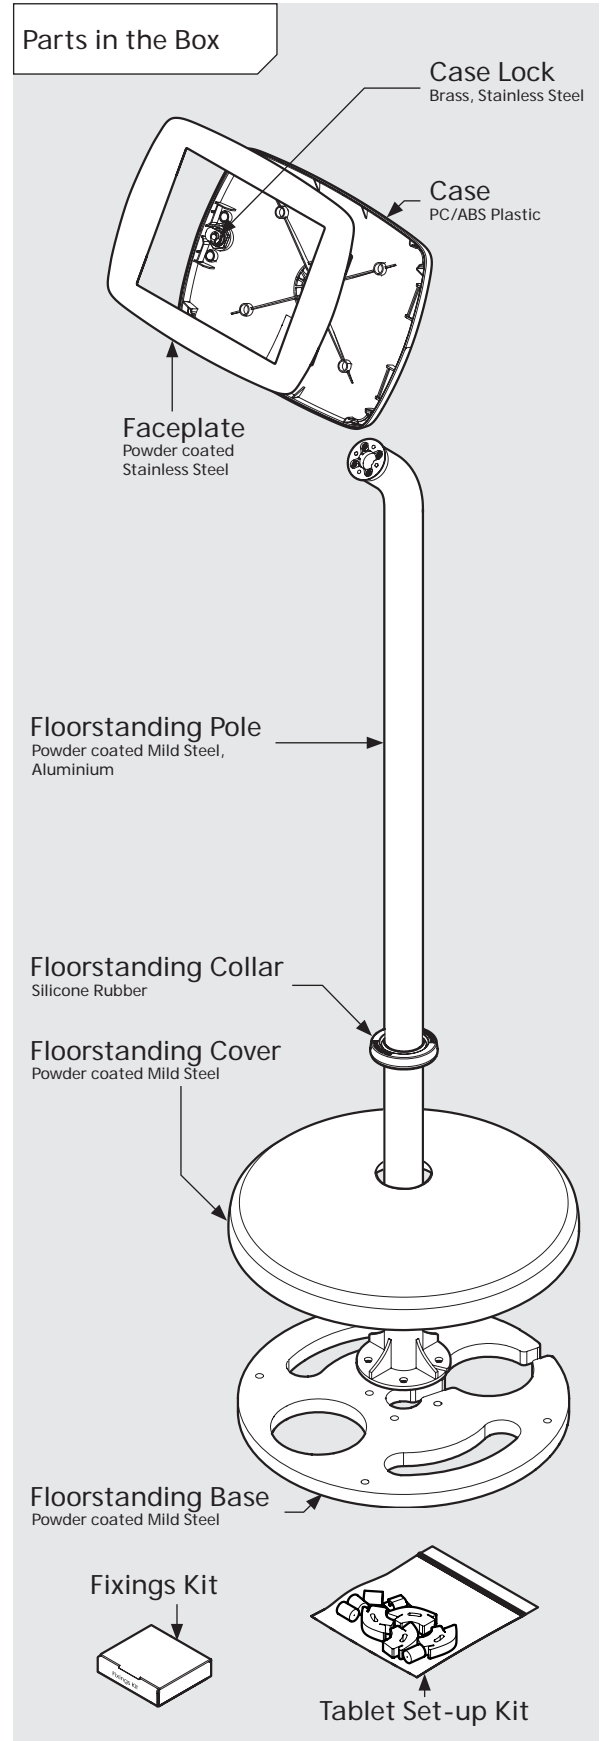

* Cable is not included for the Surface Pro 4 or Surface Pro 5 Tablets.

PRODUCT DATA SHEET - BOUNCEPAD FLOORSTANDING

bouncepad[®]

Case:	Arm:	Mounting:	Packaged weight:	Colour:
Mini	Floorstanding	Not Applicable	13.82kg	White Black

Parts in the Box

PRODUCT DATA SHEET - BOUNCEPAD FLOORSTANDING

bouncepad[®]

Case:	Arm:	Mounting:	Packaged weight:	Colour:
Midi	Floorstanding	Not Applicable	14.0kg	White Black

PRODUCT DATA SHEET - BOUNCEPAD FLOORSTANDING

bouncepad[®]

Case:	Arm:	Mounting:	Packaged weight:	Colour:
Maxi	Floorstanding	Not Applicable	14.23kg	White Black

PRODUCT DATA SHEET - BOUNCEPAD FLOORSTANDING

bouncepad[®]

Case:	Arm:	Mounting:	Packaged weight:	Colour:
Mega	Floorstanding	Not Applicable	14.62kg	White Black