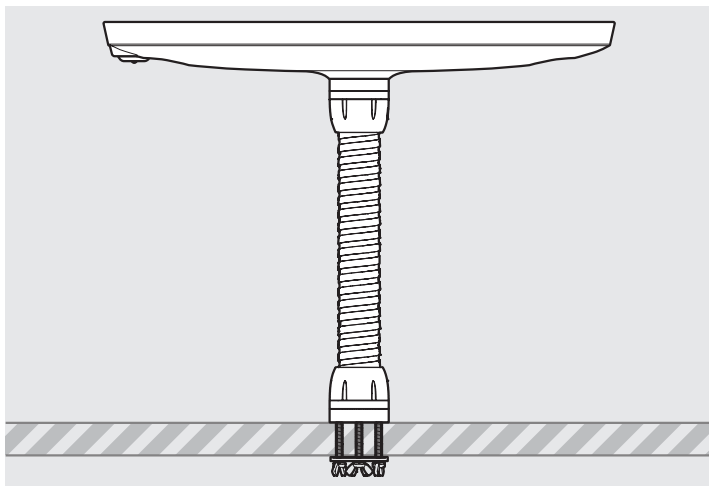

Maxi Case supported devices:

- iPad Pro 10.5
- iPad Pro 11.0
- iPad Air (2019)
- Samsung Tab A6 10.1
- Samsung Tab A 10.1
- Samsung Tab A 10.5
- Samsung Tab 4 10.1
- Microsoft Surface Go