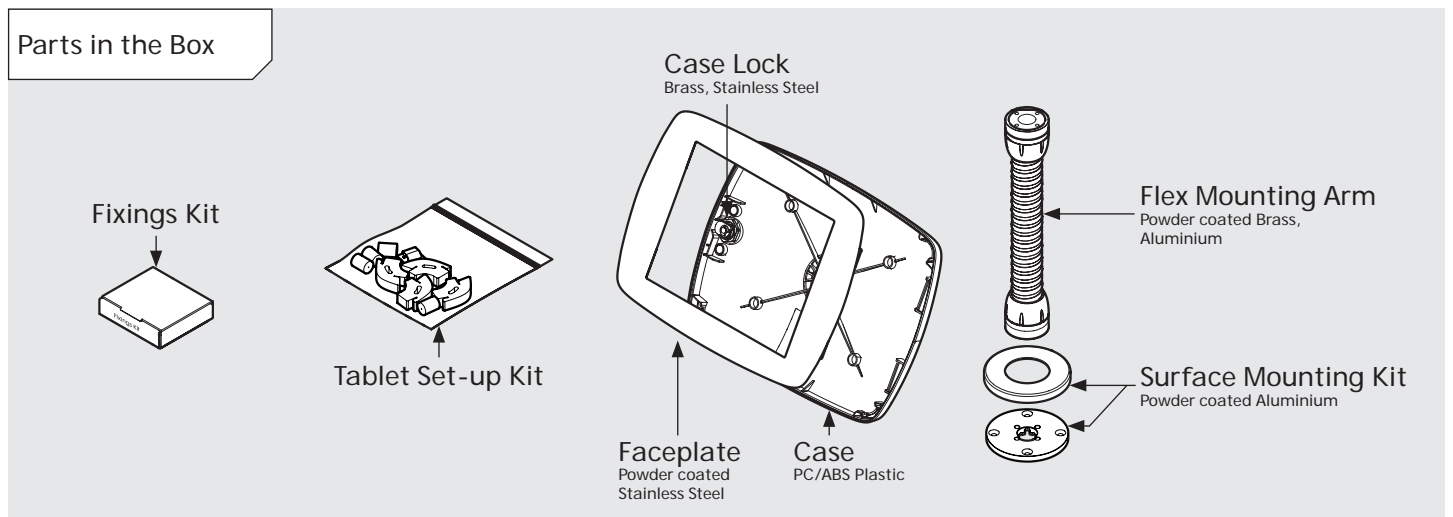

PRODUCT DATA SHEET - BOUNCEPAD FLEX

bouncepad®

Case: Midi Arm: Flex Mounting: Fixing from Below Packaged weight: 2.43kg Colour: White
Fixing from Above Black