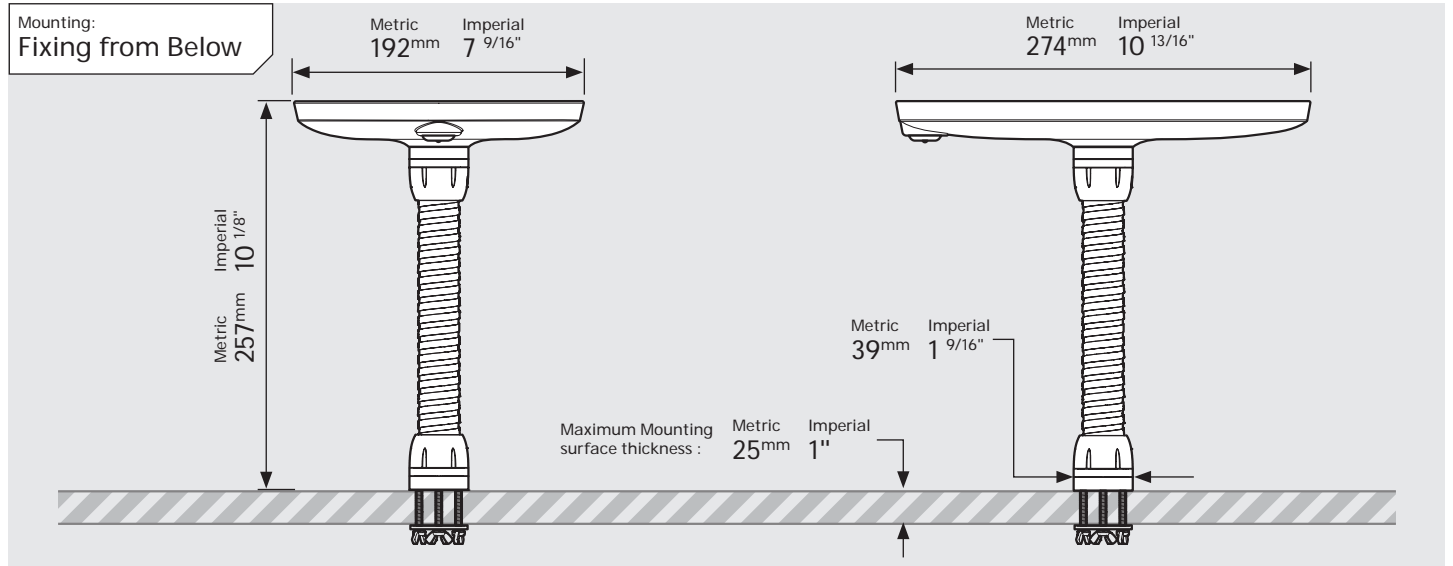

- iPad Pro 12.9" 1st Gen
- iPad Pro 12.9" 2nd Gen
- iPad Pro 12.9" 3rd Gen
- Microsoft Surface Pro 4
- Microsoft Surface Pro 5

PRODUCT DATA SHEET - BOUNCEPAD FLEX

bouncepad[®]

Case: Mini Arm: Flex Mounting: Fixing from Below / Fixing from Above Packaged weight: 2.25kg Colour: White / Black

PRODUCT DATA SHEET - BOUNCEPAD FLEX

bouncepad[®]

Case: Midi Arm: Flex Mounting: Fixing from Below Packaged weight: 2.43kg Colour: White
 Fixing from Above Black

PRODUCT DATA SHEET - BOUNCEPAD FLEX

bouncepad[®]

Case: Maxi Arm: Flex Mounting: Fixing from Below
 Fixing from Above Packaged weight: 2.66kg Colour: White
 Black

PRODUCT DATA SHEET - BOUNCEPAD FLEX

Case: Mega
Arm: Flex
Mounting: Fixing from Below
Packaged weight: 3.05kg
Colour: White
 Black