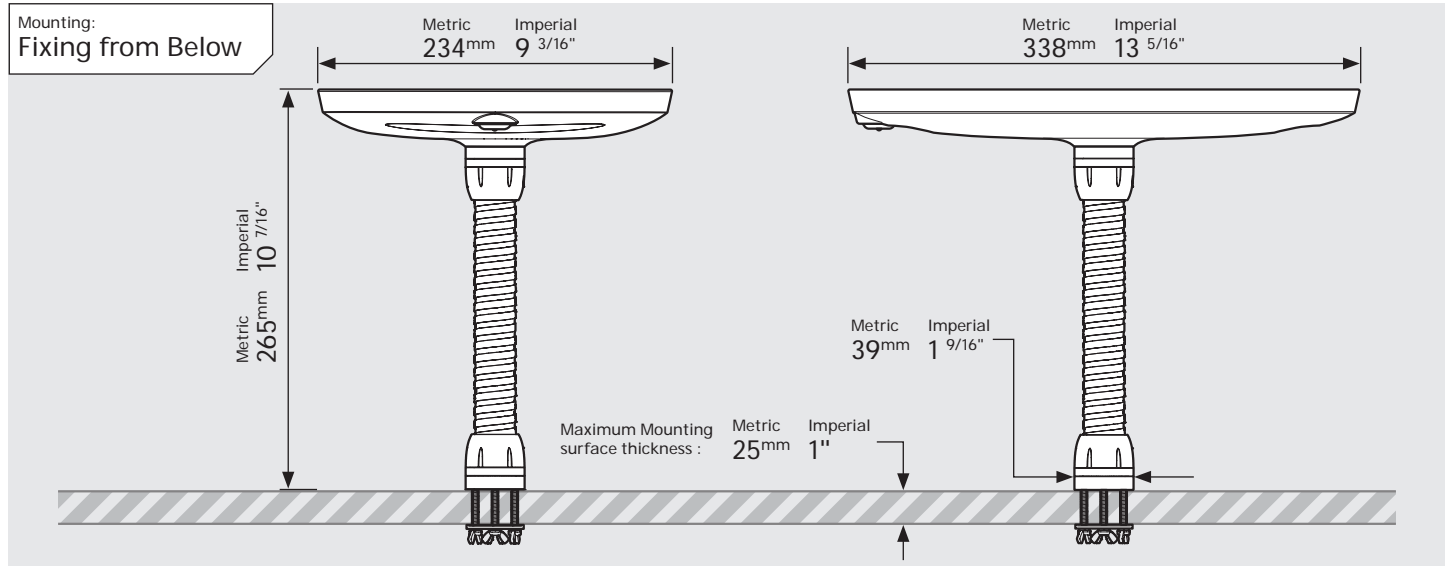

- iPad Pro 12.9" 1st Gen
- iPad Pro 12.9" 2nd Gen
- iPad Pro 12.9" 3rd Gen
- Microsoft Surface Pro 4
- Microsoft Surface Pro 5

PRODUCT DATA SHEET - BOUNCEPAD FLEX

bouncepad[®]

Case: Mini Arm: Flex Mounting: Fixing from Below / Fixing from Above Packaged weight: 2.25kg Colour: White / Black

PRODUCT DATA SHEET - BOUNCEPAD FLEX

bouncepad[®]

Case: Midi Arm: Flex Mounting: Fixing from Below Packaged weight: 2.43kg Colour: White
 Fixing from Above Black

PRODUCT DATA SHEET - BOUNCEPAD FLEX

bouncepad[®]

Case: Maxi Arm: Flex Mounting: Fixing from Below
 Fixing from Above Packaged weight: 2.66kg Colour: White
 Black

PRODUCT DATA SHEET - BOUNCEPAD FLEX

Case: Mega
Arm: Flex
Mounting: Fixing from Below
Packaged weight: 3.05kg
Colour: White
 Black