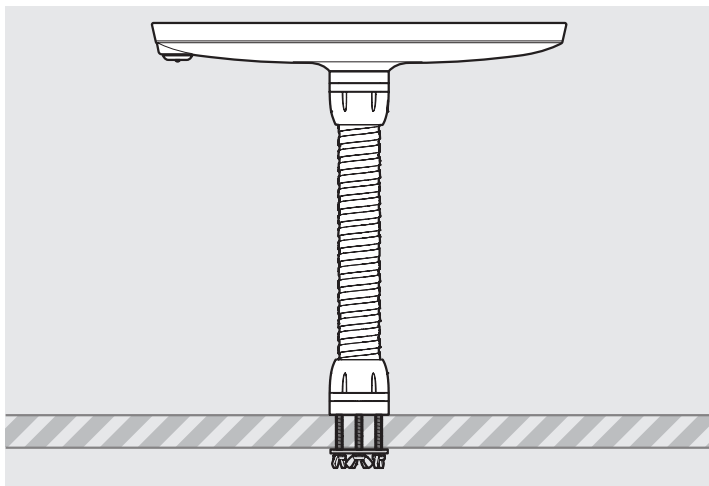

Midi Case supported devices:

- iPad 6th Gen
- iPad 5th Gen
- iPad 4th Gen
- iPad 3rd Gen
- iPad Pro 9.7
- iPad Air 1
- iPad Air 2
- Samsung Tab S2 9.7
- Samsung Tab S3 9.7
- Samsung Tab A 9.7