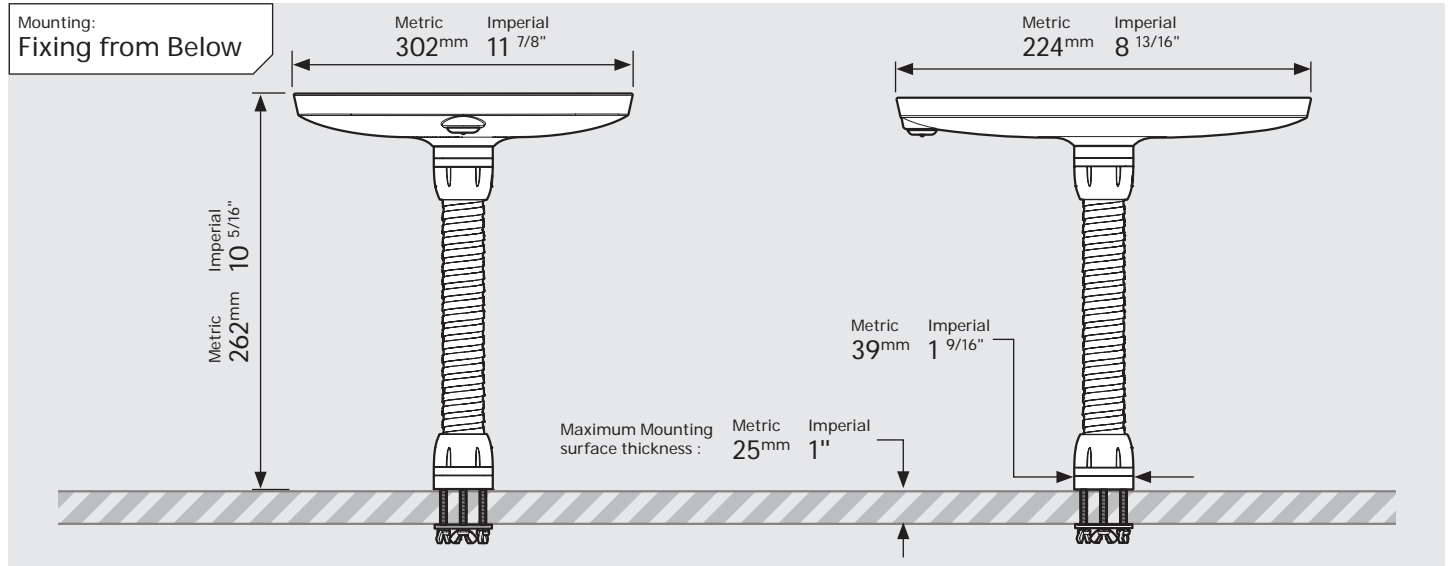

PRODUCT DATA SHEET - BOUNCEPAD FLEX

bouncepad®

Case: Midi Arm: Flex Mounting: Fixing from Below Packaged weight: 2.43kg Colour: White
Fixing from Above Black