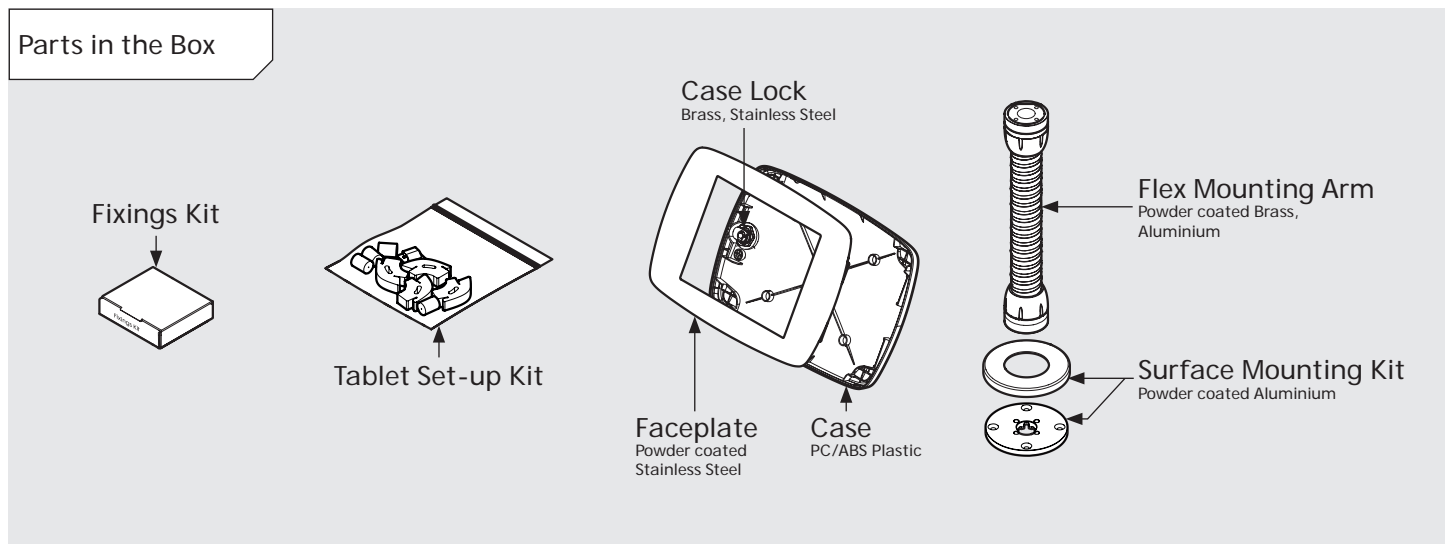

- iPad Pro 12.9" 1st Gen
- iPad Pro 12.9" 2nd Gen
- iPad Pro 12.9" 3rd Gen
- Microsoft Surface Pro 4
- Microsoft Surface Pro 5

PRODUCT DATA SHEET - BOUNCEPAD FLEX

bouncepad[®]

Case: Mini Arm: Flex Mounting: Fixing from Below / Fixing from Above Packaged weight: 2.25kg Colour: White / Black