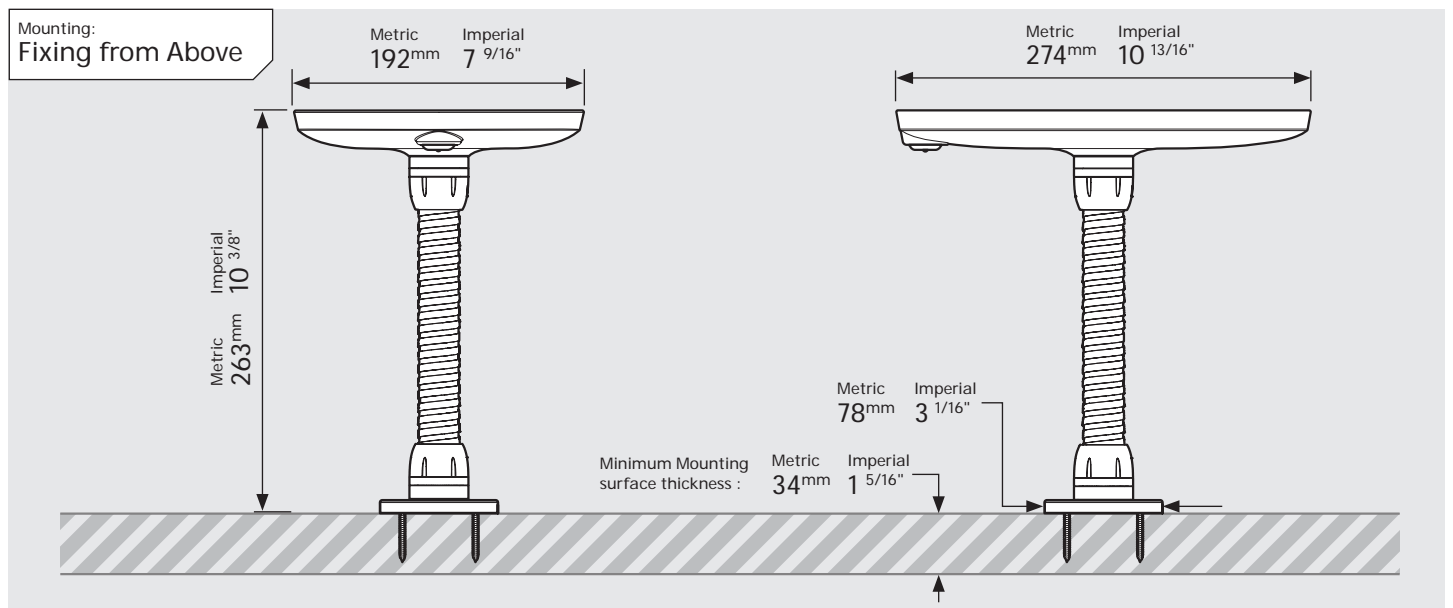

- iPad Pro 12.9" 1st Gen
- iPad Pro 12.9" 2nd Gen
- iPad Pro 12.9" 3rd Gen
- Microsoft Surface Pro 4
- Microsoft Surface Pro 5

PRODUCT DATA SHEET - BOUNCEPAD FLEX

bouncepad[®]

Case: Mini Arm: Flex Mounting: Fixing from Below / Fixing from Above Packaged weight: 2.25kg Colour: White / Black

PRODUCT DATA SHEET - BOUNCEPAD FLEX

bouncepad[®]

Case: Midi Arm: Flex Mounting: Fixing from Below Packaged weight: 2.43kg Colour: White
 Fixing from Above Black

PRODUCT DATA SHEET - BOUNCEPAD FLEX

bouncepad[®]

Case: Maxi Arm: Flex Mounting: Fixing from Below
 Fixing from Above Packaged weight: 2.66kg Colour: White
 Black

PRODUCT DATA SHEET - BOUNCEPAD FLEX

Case: Mega
Arm: Flex
Mounting: Fixing from Below
Packaged weight: 3.05kg
Colour: White
 Black