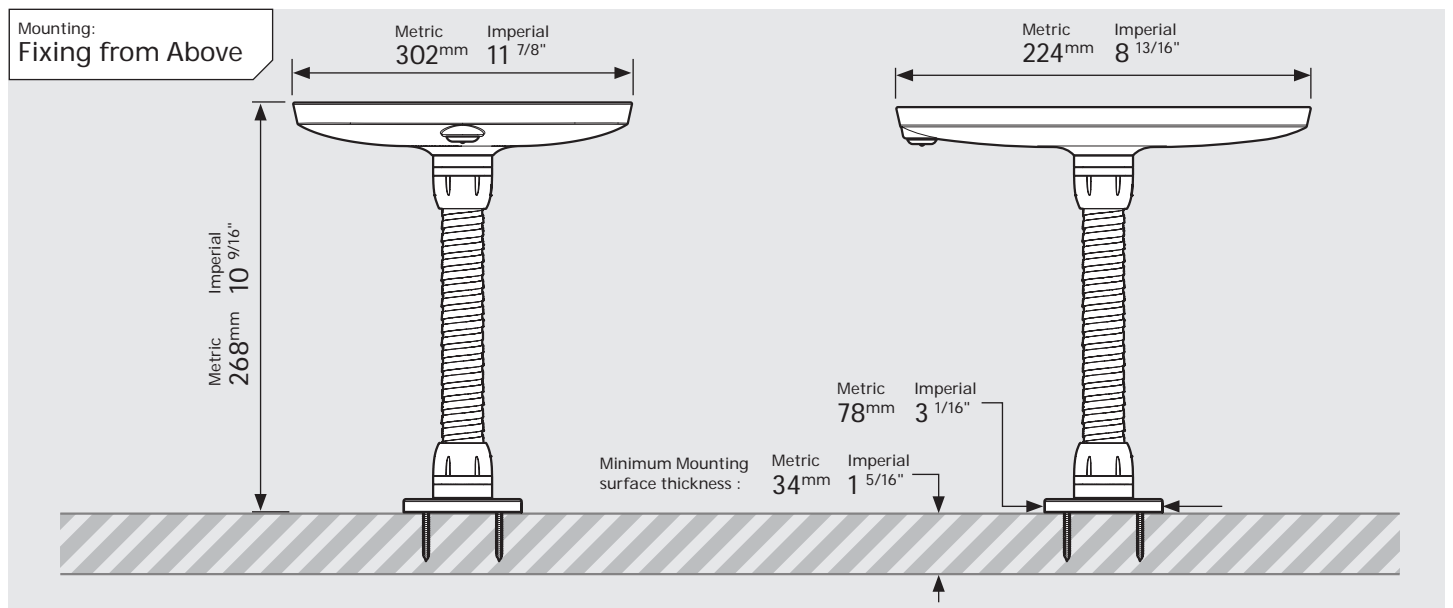

- iPad Pro 12.9" 1st Gen
- iPad Pro 12.9" 2nd Gen
- iPad Pro 12.9" 3rd Gen
- Microsoft Surface Pro 4
- Microsoft Surface Pro 5

PRODUCT DATA SHEET - BOUNCEPAD FLEX

bouncepad[®]

Case: Mini Arm: Flex Mounting: Fixing from Below / Fixing from Above Packaged weight: 2.25kg Colour: White / Black

PRODUCT DATA SHEET - BOUNCEPAD FLEX

bouncepad[®]

Case: Midi Arm: Flex Mounting: Fixing from Below Packaged weight: 2.43kg Colour: White
 Fixing from Above Black

PRODUCT DATA SHEET - BOUNCEPAD FLEX

bouncepad[®]