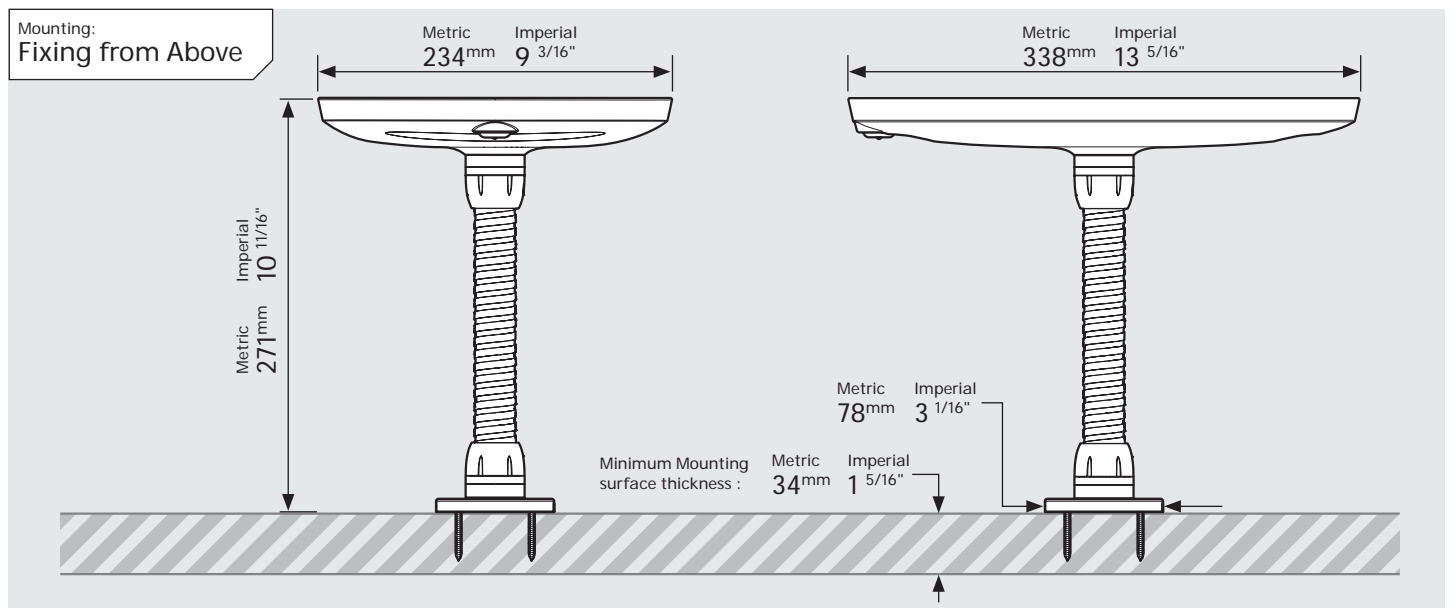

PRODUCT DATA SHEET - BOUNCEPAD FLEX

bouncepad[®]

Case: Midi Arm: Flex Mounting: Fixing from Below Packaged weight: 2.43kg Colour: White
 Fixing from Above Black

PRODUCT DATA SHEET - BOUNCEPAD FLEX

bouncepad[®]

Case: Maxi Arm: Flex Mounting: Fixing from Below
 Fixing from Above Packaged weight: 2.66kg Colour: White
 Black

PRODUCT DATA SHEET - BOUNCEPAD FLEX

Case: Mega
Arm: Flex
Mounting: Fixing from Below
Packaged weight: 3.05kg
Colour: White
 Black