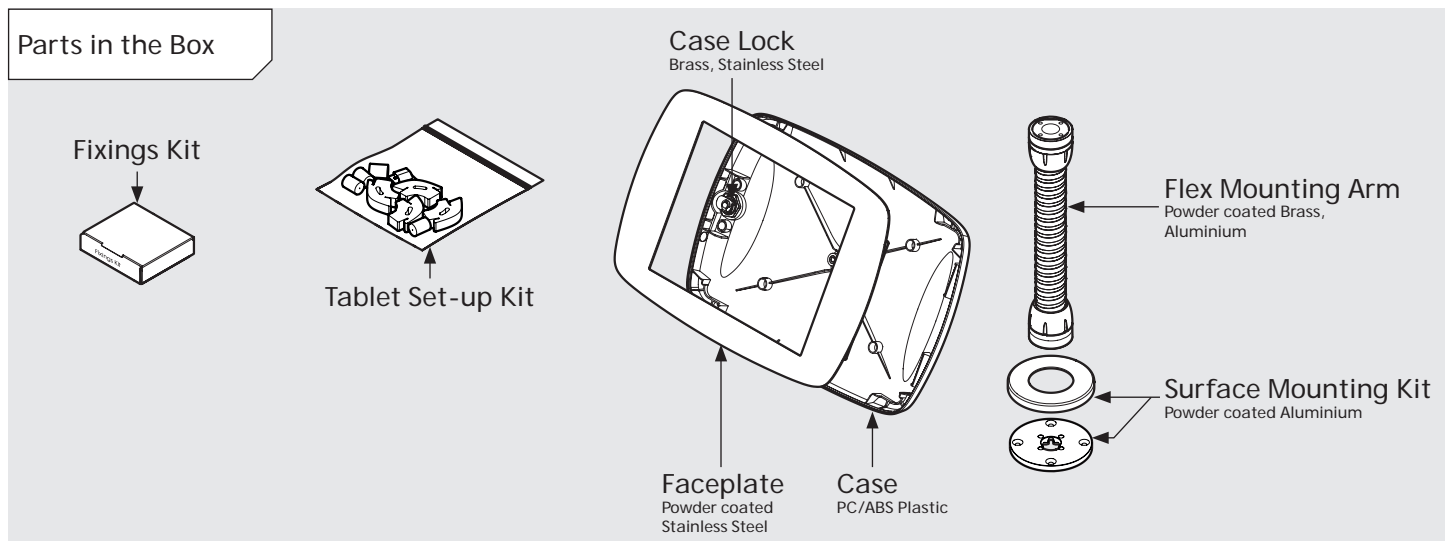

PRODUCT DATA SHEET - BOUNCEPAD FLEX

bouncepad[®]

Case: Midi Arm: Flex Mounting: Fixing from Below Packaged weight: 2.43kg Colour: White
 Fixing from Above Black

PRODUCT DATA SHEET - BOUNCEPAD FLEX

bouncepad[®]

Case: Maxi Arm: Flex Mounting: Fixing from Below
 Fixing from Above Packaged weight: 2.66kg Colour: White
 Black

PRODUCT DATA SHEET - BOUNCEPAD FLEX

Case: Mega
Arm: Flex
Mounting: Fixing from Below
Packaged weight: 3.05kg
Colour: White
 Black