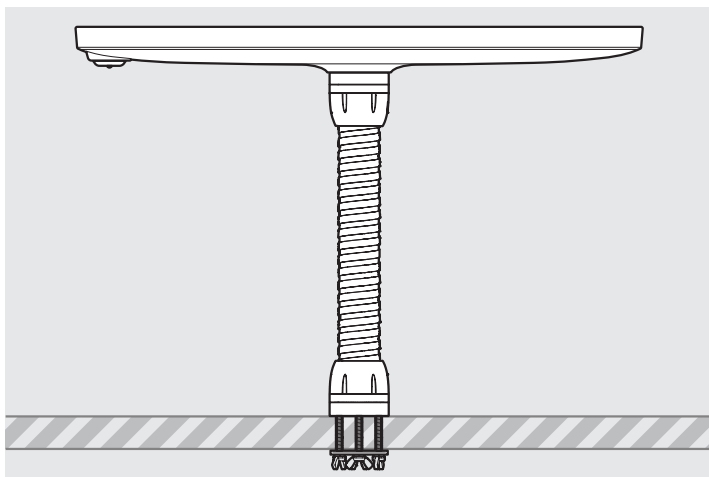

Mega Case supported devices:

- iPad Pro 12.9" 1st Gen
- iPad Pro 12.9" 2nd Gen
- iPad Pro 12.9" 3rd Gen
- Microsoft Surface Pro 4
- Microsoft Surface Pro 5