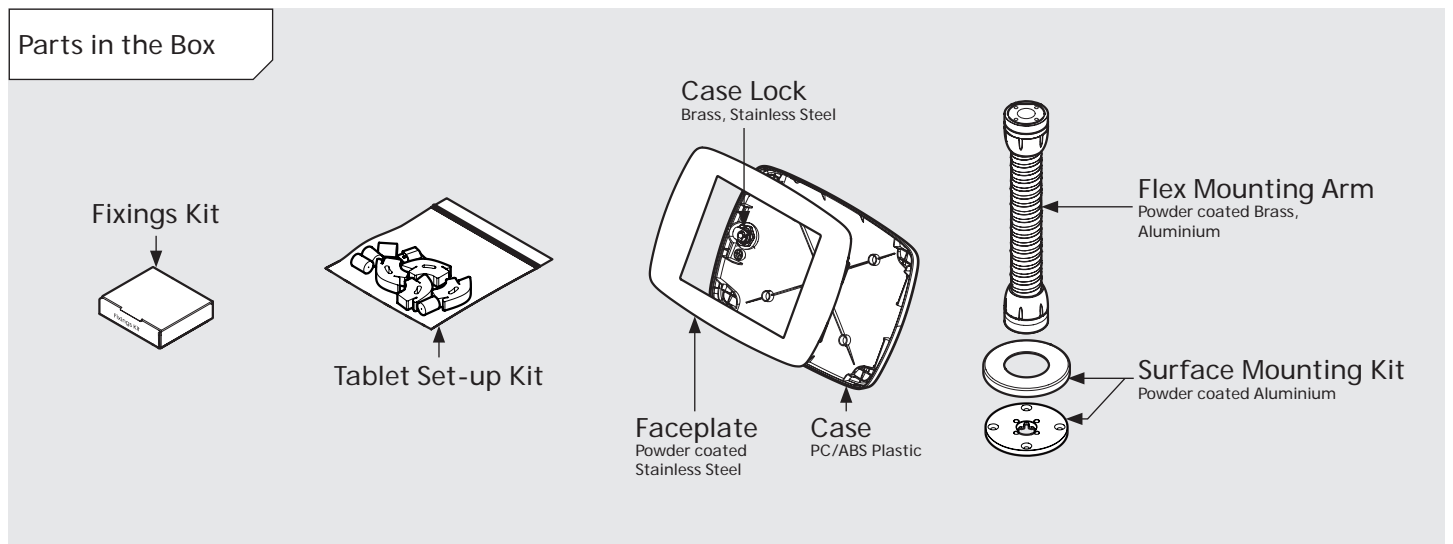

- iPad Pro 12.9" 1st Gen
- iPad Pro 12.9" 2nd Gen
- iPad Pro 12.9" 3rd Gen
- Microsoft Surface Pro 4
- Microsoft Surface Pro 5

PRODUCT DATA SHEET - BOUNCEPAD FLEX

bouncepad[®]

Case: Mini Arm: Flex Mounting: Fixing from Below / Fixing from Above Packaged weight: 2.25kg Colour: White / Black

PRODUCT DATA SHEET - BOUNCEPAD FLEX

Case: Mega
Arm: Flex
Mounting: Fixing from Below
Packaged weight: 3.05kg
Colour: White
 Black