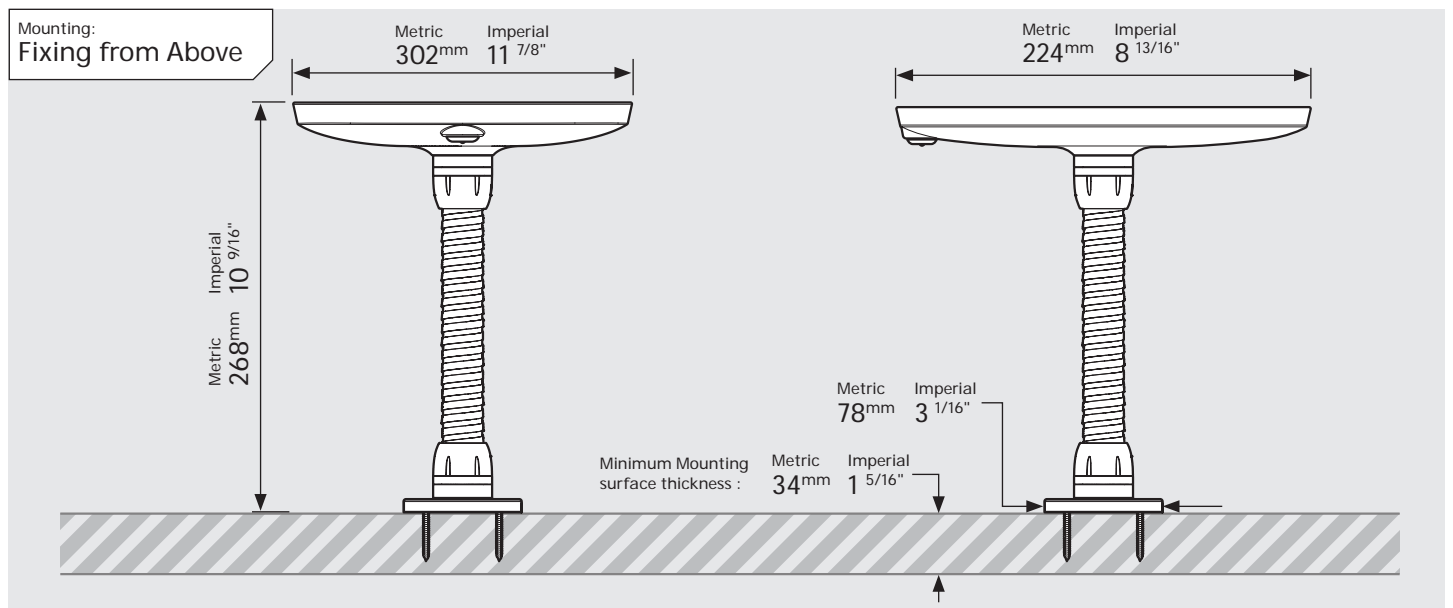

PRODUCT DATA SHEET - BOUNCEPAD FLEX

bouncepad®

Case: Midi   Arm: Flex   Mounting: Fixing from Below
Packaged weight: 2.43kg   Colour: White/Black