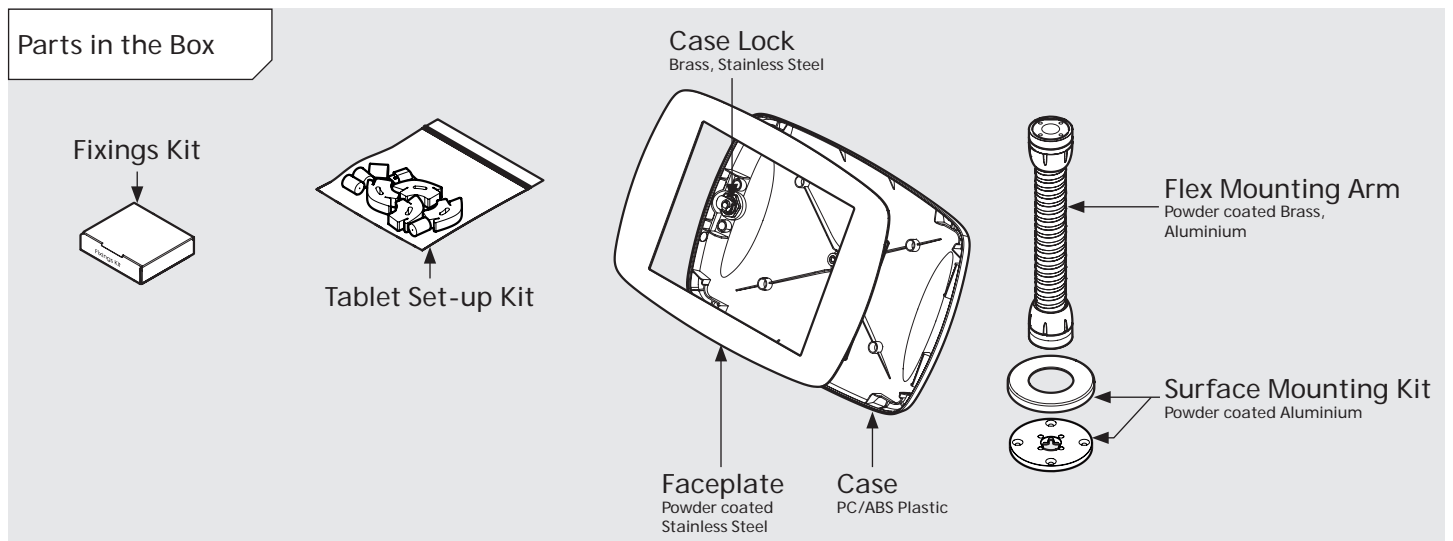

PRODUCT DATA SHEET - BOUNCEPAD FLEX

bouncepad[®]

Case: Midi Arm: Flex Mounting: Fixing from Below
 Packaged weight: 2.43kg Colour: White/Black

PRODUCT DATA SHEET - BOUNCEPAD FLEX

bouncepad[®]

Case: Maxi Arm: Flex Mounting: Fixing from Below
 Fixing from Above Packaged weight: 2.66kg Colour: White
 Black

PRODUCT DATA SHEET - BOUNCEPAD FLEX

Case: Mega
Arm: Flex
Mounting: Fixing from Below
Packaged weight: 3.05kg
Colour: White
 Black