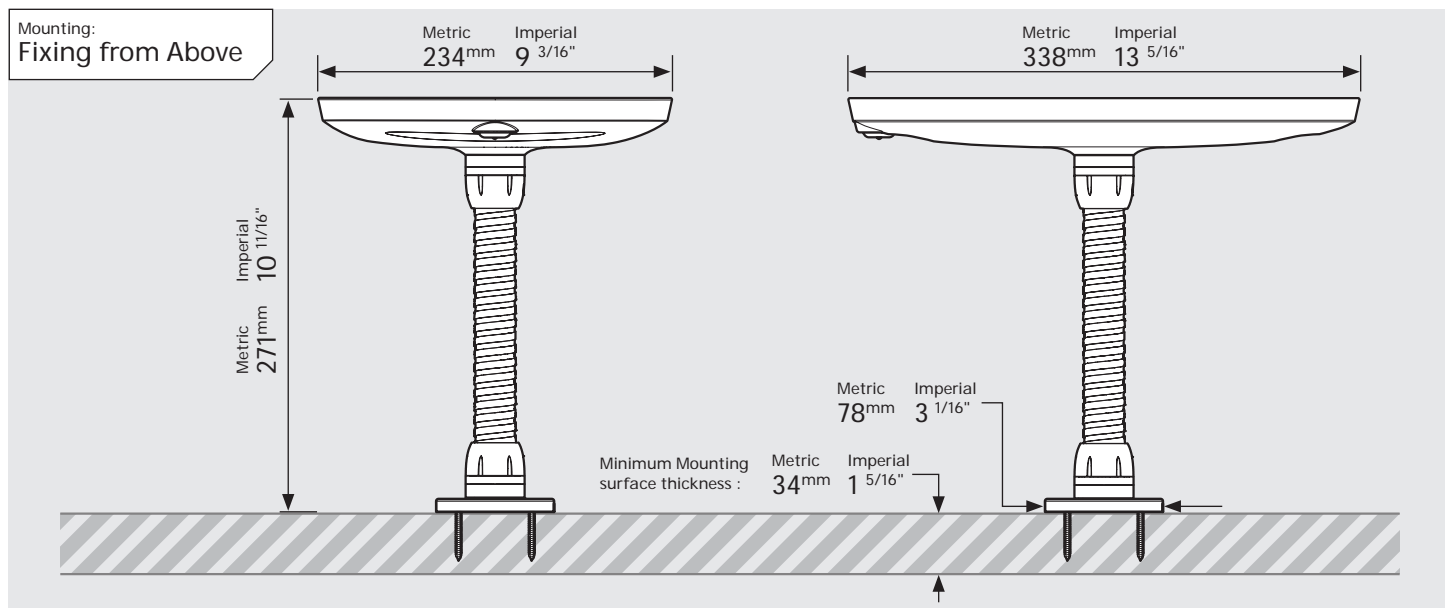

PRODUCT DATA SHEET - BOUNCEPAD FLEX

bouncepad[®]

Case: Midi Arm: Flex Mounting: Fixing from Below
 Packaged weight: 2.43kg Colour: White/Black

PRODUCT DATA SHEET - BOUNCEPAD FLEX

bouncepad[®]

Case: Maxi Arm: Flex Mounting: Fixing from Below
 Fixing from Above Packaged weight: 2.66kg Colour: White
 Black

PRODUCT DATA SHEET - BOUNCEPAD FLEX

Case: Mega
Arm: Flex
Mounting: Fixing from Below
Packaged weight: 3.05kg
Colour: White
 Black