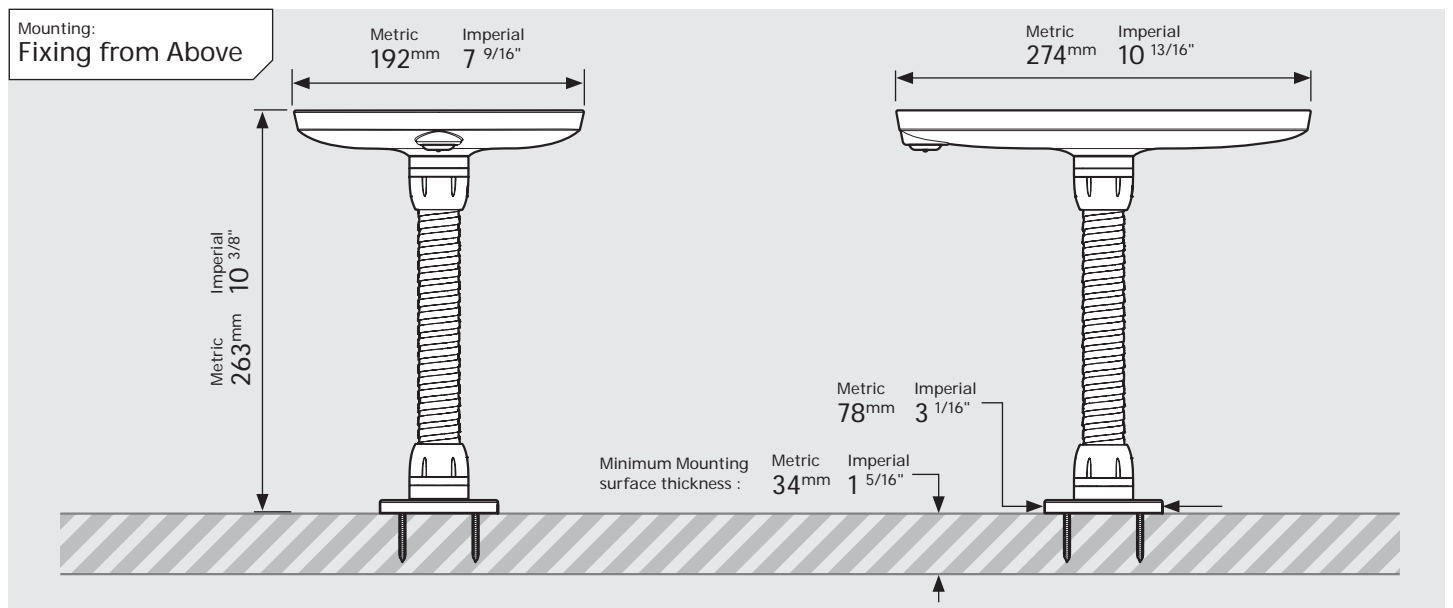

- iPad Pro 12.9" 1st Gen
- iPad Pro 12.9" 2nd Gen
- iPad Pro 12.9" 3rd Gen
- Microsoft Surface Pro 4
- Microsoft Surface Pro 5

PRODUCT DATA SHEET - BOUNCEPAD FLEX

bouncepad[®]

Case: Mini Arm: Flex Mounting: Fixing from Below / Fixing from Above Packaged weight: 2.25kg Colour: White / Black

PRODUCT DATA SHEET - BOUNCEPAD FLEX

Case: Mega
Arm: Flex
Mounting: Fixing from Below
Packaged weight: 3.05kg
Colour: White
 Black