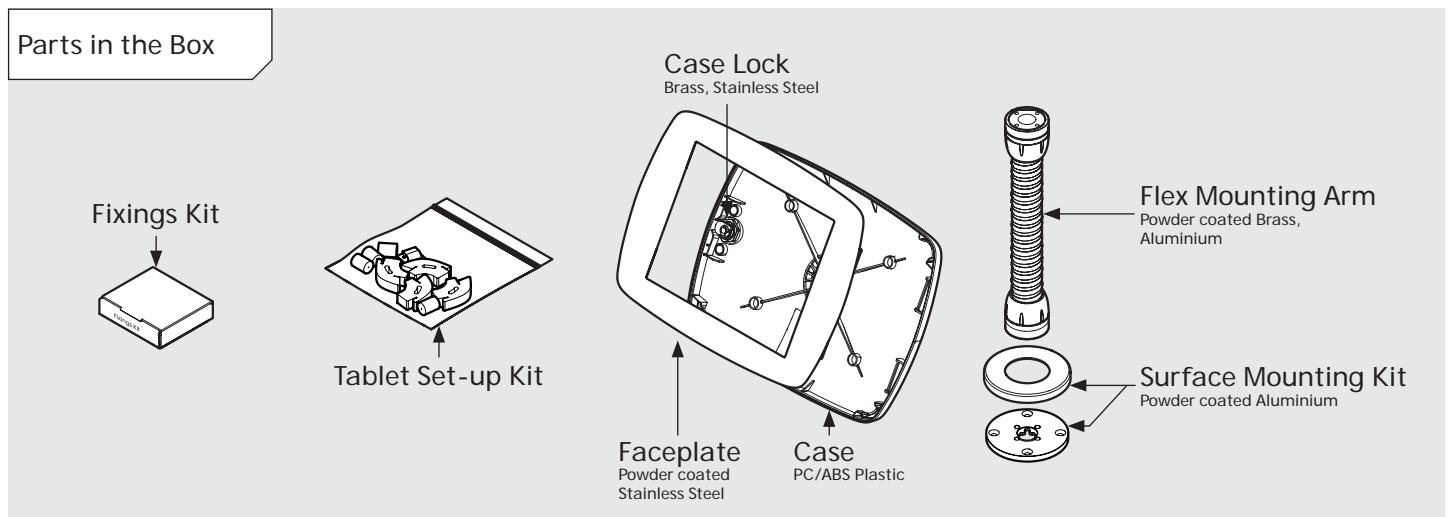

PRODUCT DATA SHEET - BOUNCEPAD FLEX

bouncepad®

Case: Midi   Arm: Flex   Mounting: Fixing from Below
Packaged weight: 2.43kg   Colour: White/Black