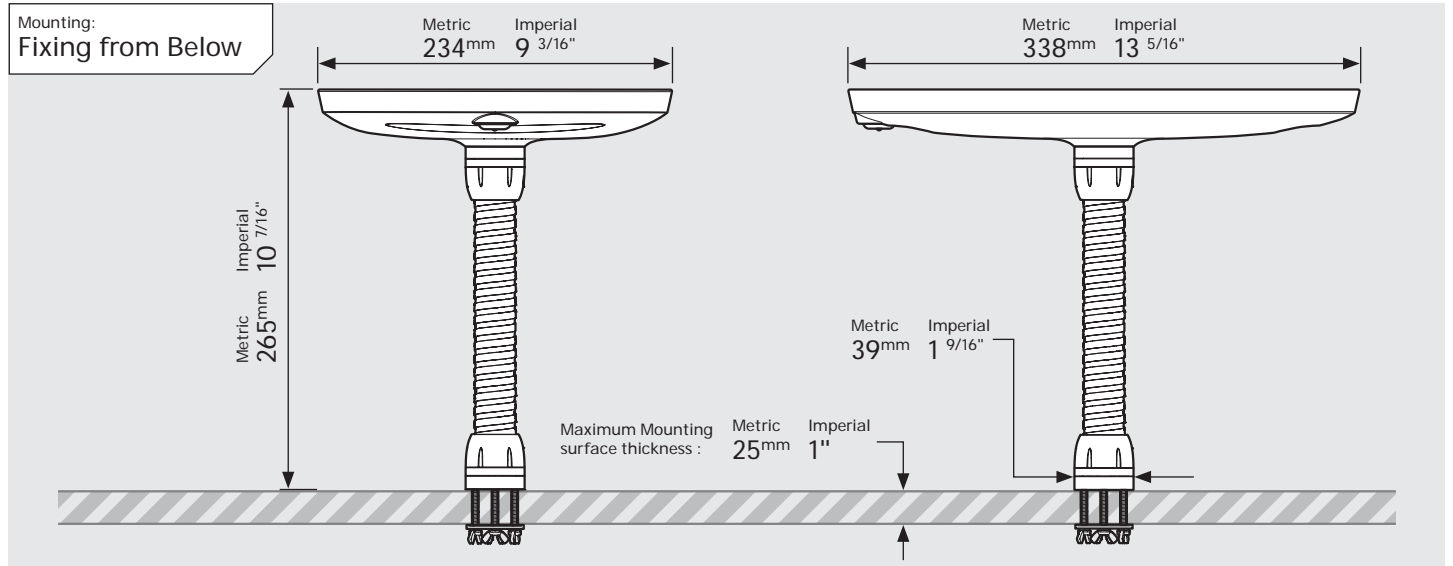

- iPad Pro 12.9" 1st Gen
- iPad Pro 12.9" 2nd Gen
- iPad Pro 12.9" 3rd Gen
- Microsoft Surface Pro 4
- Microsoft Surface Pro 5

PRODUCT DATA SHEET - BOUNCEPAD FLEX

bouncepad[®]

Case: Mini Arm: Flex Mounting: Fixing from Below / Fixing from Above Packaged weight: 2.25kg Colour: White / Black

PRODUCT DATA SHEET - BOUNCEPAD FLEX

bouncepad[®]

Case: Midi Arm: Flex Mounting: Fixing from Below
 Packaged weight: 2.43kg Colour: White/Black

PRODUCT DATA SHEET - BOUNCEPAD FLEX

bouncepad[®]

Case: Maxi Arm: Flex Mounting: Fixing from Below
 Fixing from Above Packaged weight: 2.66kg Colour: White
 Black

PRODUCT DATA SHEET - BOUNCEPAD FLEX

Case: Mega
Arm: Flex
Mounting: Fixing from Below
Packaged weight: 3.05kg
Colour: White
 Black