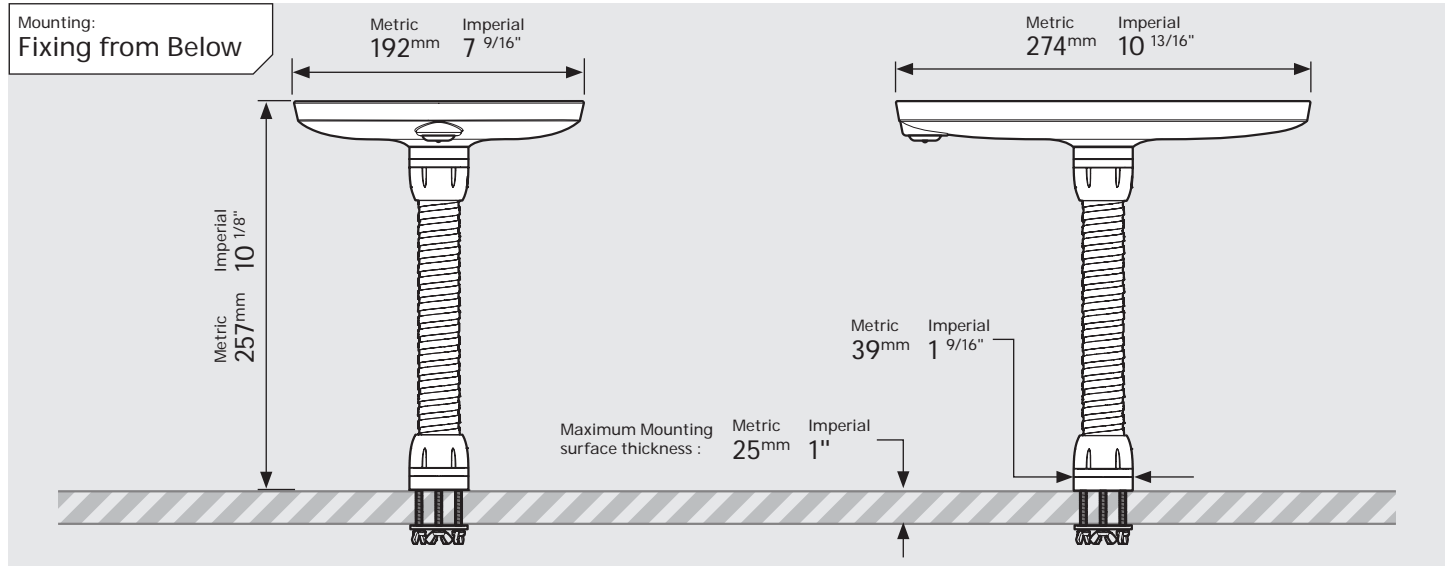

- iPad Pro 12.9" 1st Gen
- iPad Pro 12.9" 2nd Gen
- iPad Pro 12.9" 3rd Gen
- Microsoft Surface Pro 4
- Microsoft Surface Pro 5

PRODUCT DATA SHEET - BOUNCEPAD FLEX

bouncepad[®]

Case: Mini Arm: Flex Mounting: Fixing from Below / Fixing from Above Packaged weight: 2.25kg Colour: White / Black

PRODUCT DATA SHEET - BOUNCEPAD FLEX

Case: Mega
Arm: Flex
Mounting: Fixing from Below
Packaged weight: 3.05kg
Colour: White
 Black