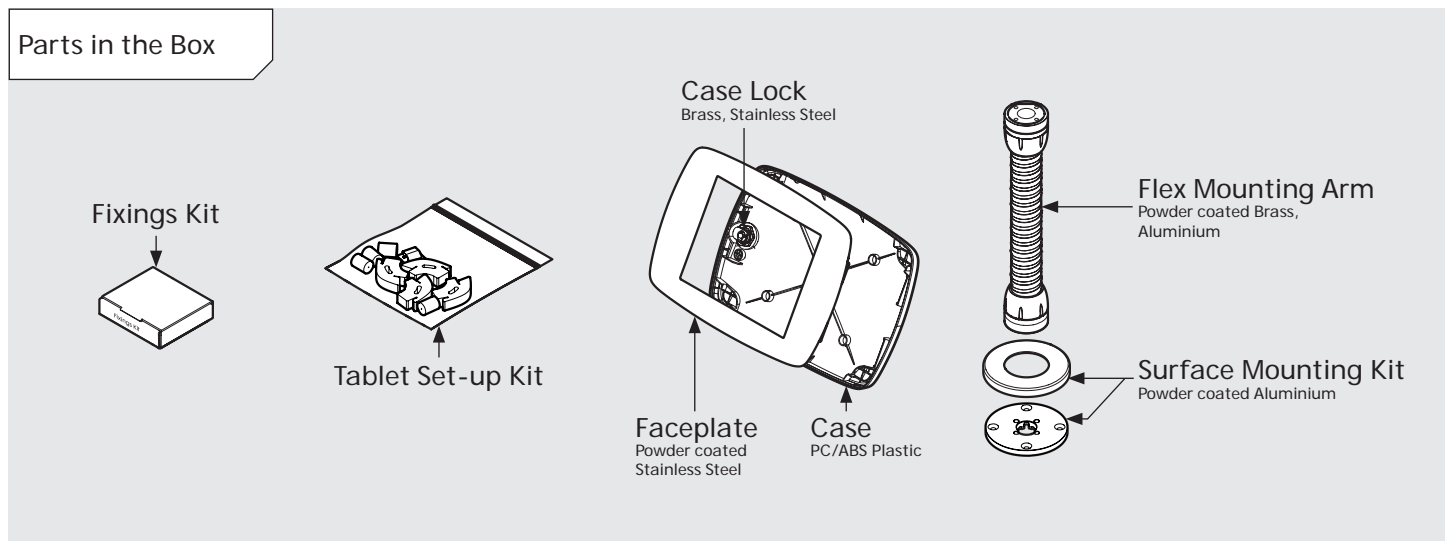

# PRODUCT DATA SHEET - BOUNCEPAD FLEX

**bouncepad®**

Case: Mini    Arm: Flex    Mounting: Fixing from Below  
 Fixing from Above    Packaged weight: 2.25kg    Colour: White  
 Black