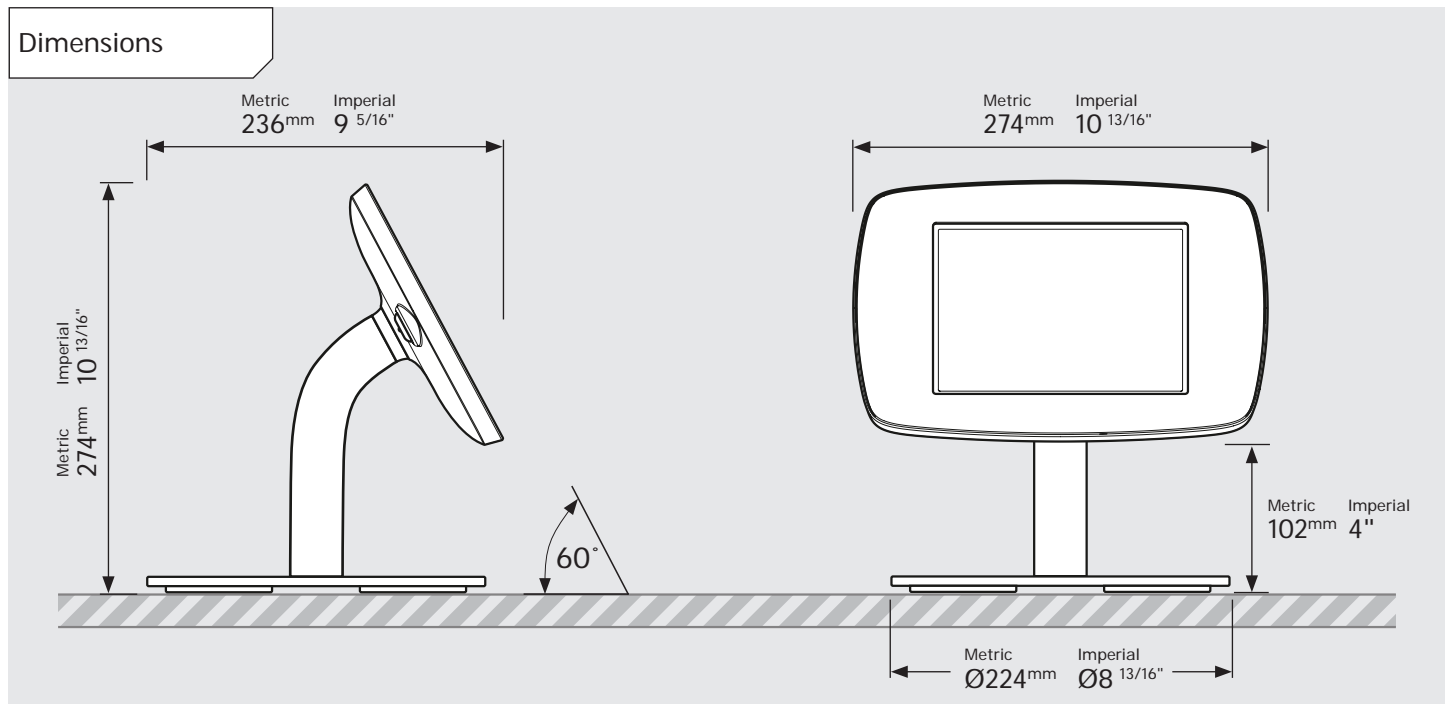

- iPad Pro 12.9" 1st Gen
- iPad Pro 12.9" 2nd Gen
- iPad Pro 12.9" 3rd Gen
- Microsoft Surface Pro 4
- Microsoft Surface Pro 5

PRODUCT DATA SHEET - BOUNCEPAD COUNTER 60

bouncepad[®]

Case: Mini Arm: Static60 Mounting: Freestanding Base Packaged weight: 3.6kg Colour: White
Black

PRODUCT DATA SHEET - BOUNCEPAD COUNTER 60

bouncepad[®]

Case: Midi Arm: Static60 Mounting: Freestanding Base Packaged weight: 3.8kg Colour: White
Black

PRODUCT DATA SHEET - BOUNCEPAD COUNTER 60

bouncepad[®]

Case: **Maxi** Arm: **Static 60** Mounting: **Freestanding Base** Packaged weight: **4.0kg** Colour: **White / Black**

PRODUCT DATA SHEET - BOUNCEPAD COUNTER 60

bouncepad[®]

Case: Mega Arm: Static60 Mounting: Freestanding Base Packaged weight: 4.4kg Colour: White
Black