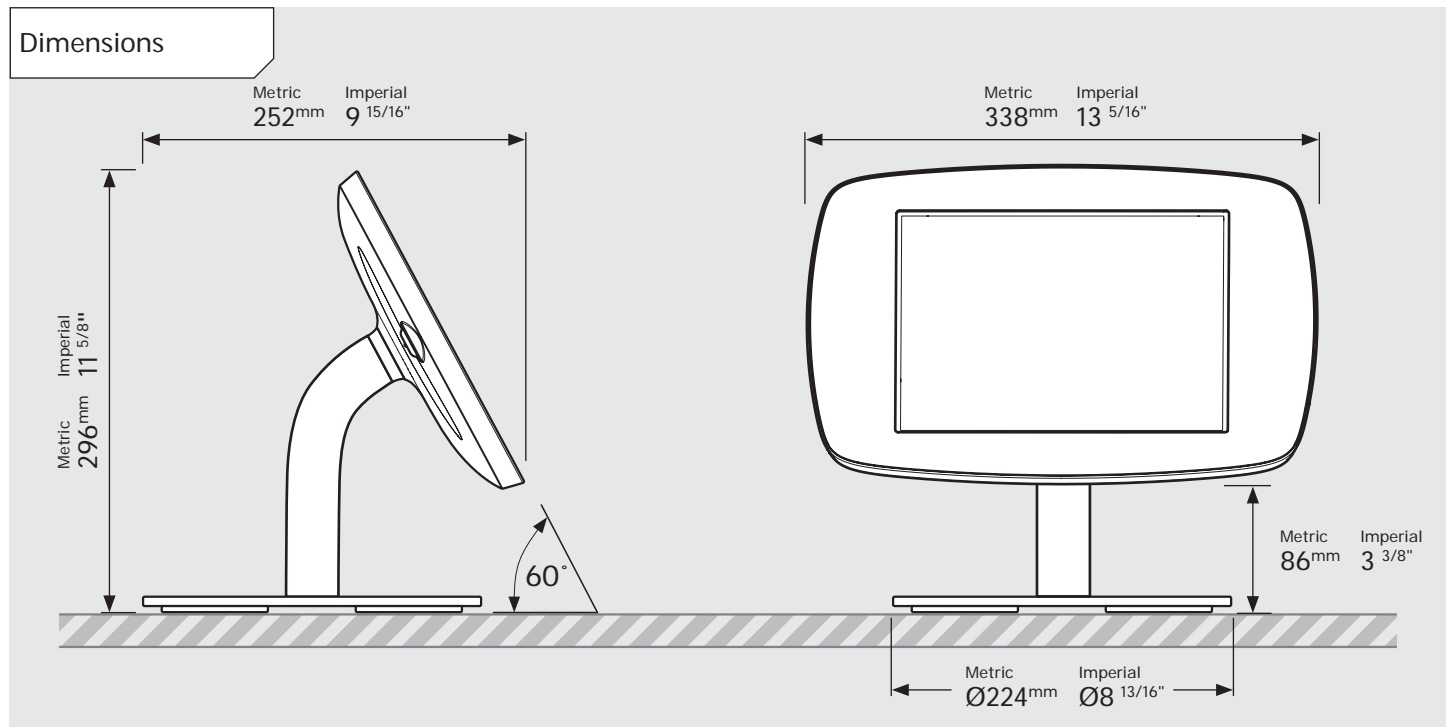

PRODUCT DATA SHEET - BOUNCEPAD COUNTER 60

bouncepad[®]

Case: Midi Arm: Static60 Mounting: Freestanding Base Packaged weight: 3.8kg Colour: White
Black

PRODUCT DATA SHEET - BOUNCEPAD COUNTER 60

bouncepad[®]

Case: **Maxi** Arm: **Static 60** Mounting: **Freestanding Base** Packaged weight: **4.0kg** Colour: **White / Black**

PRODUCT DATA SHEET - BOUNCEPAD COUNTER 60

bouncepad[®]

Case: Mega Arm: Static60 Mounting: Freestanding Base Packaged weight: 4.4kg Colour: White
Black