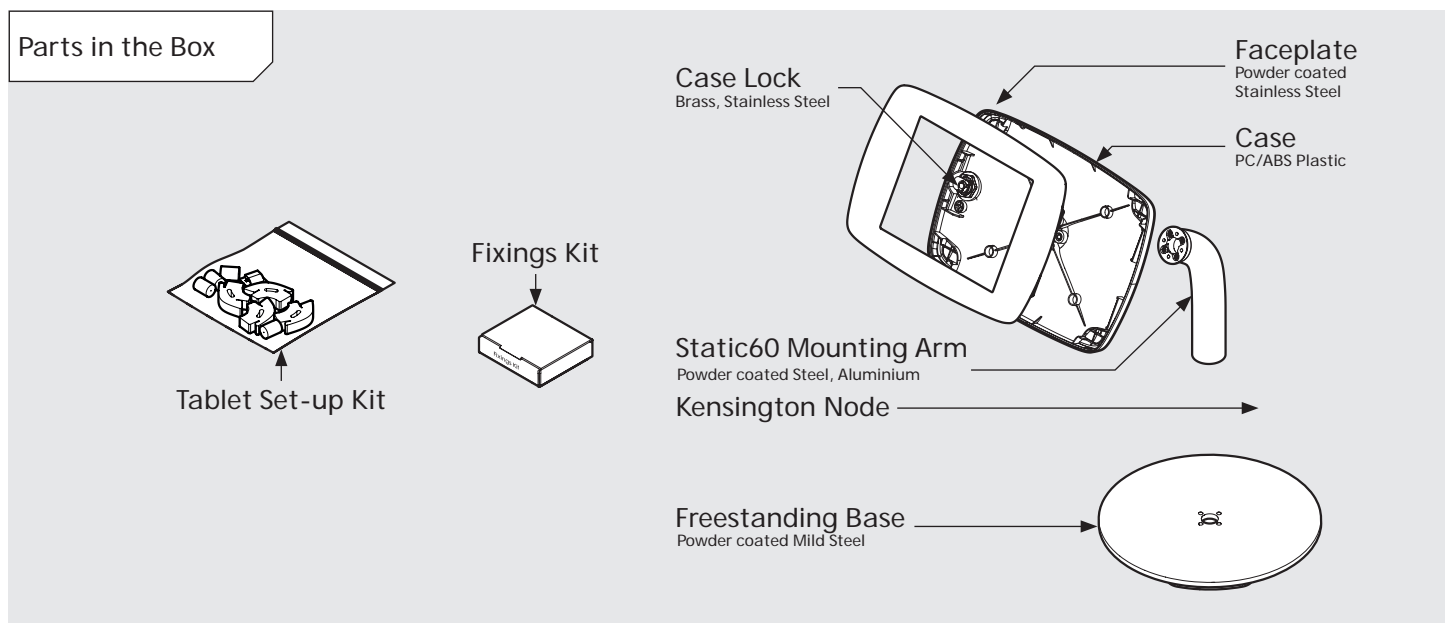

- iPad Pro 12.9" 1st Gen
- iPad Pro 12.9" 2nd Gen
- iPad Pro 12.9" 3rd Gen
- Microsoft Surface Pro 4
- Microsoft Surface Pro 5

PRODUCT DATA SHEET - BOUNCEPAD COUNTER 60

bouncepad[®]

Case: Mini Arm: Static60 Mounting: Freestanding Base Packaged weight: 3.6kg Colour: White
Black