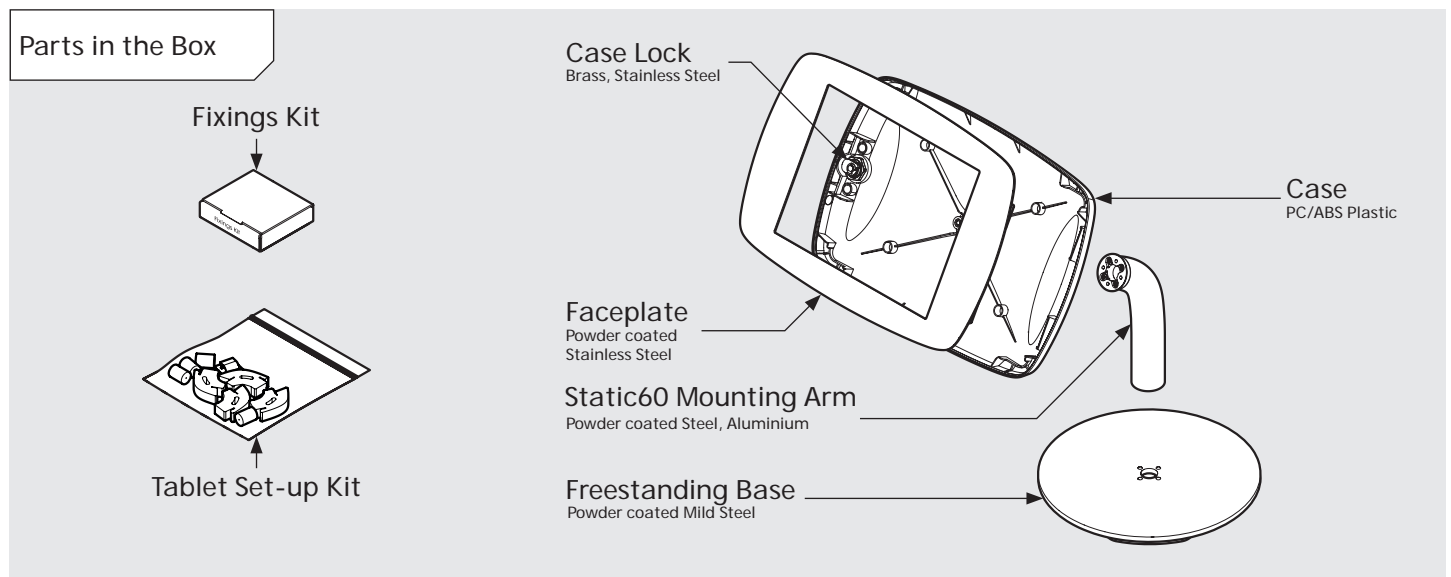

PRODUCT DATA SHEET - BOUNCEPAD COUNTER 60

bouncepad[®]

Case: Midi Arm: Static60 Mounting: Freestanding Base Packaged weight: 3.8kg Colour: White
Black

PRODUCT DATA SHEET - BOUNCEPAD COUNTER 60

bouncepad[®]

Case: **Maxi** Arm: **Static 60** Mounting: **Freestanding Base** Packaged weight: **4.0kg** Colour: **White / Black**

PRODUCT DATA SHEET - BOUNCEPAD COUNTER 60

bouncepad[®]

Case: Mega Arm: Static60 Mounting: Freestanding Base Packaged weight: 4.4kg Colour: White
Black