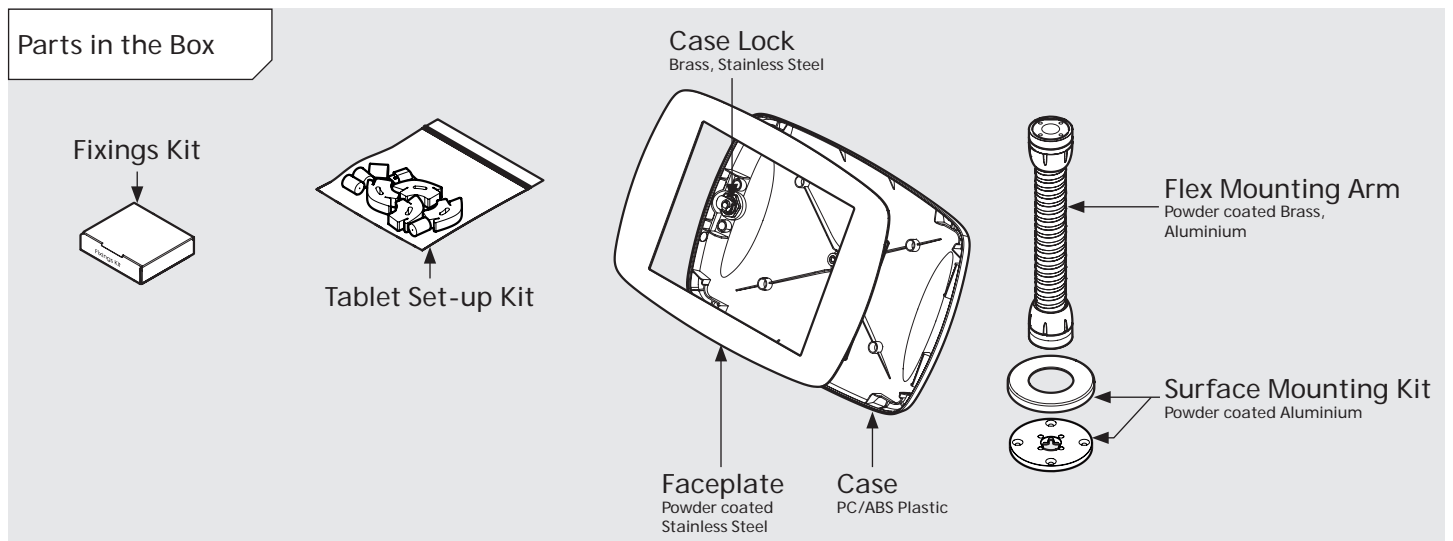

PRODUCT DATA SHEET - BOUNCEPAD FLEX

bouncepad[®]

Case: Midi Arm: Flex Mounting: Fixing from Below Packaged weight: 2.43kg Colour: White
 Fixing from Above Black

PRODUCT DATA SHEET - BOUNCEPAD FLEX

bouncepad[®]

Case: Maxi Arm: Flex Mounting: Fixing from Below
 Packaged weight: 2.66kg Colour: White
 Fixing from Above

PRODUCT DATA SHEET - BOUNCEPAD FLEX

Case: Mega
Arm: Flex
Mounting: Fixing from Below
Packaged weight: 3.05kg
Colour: White, Black