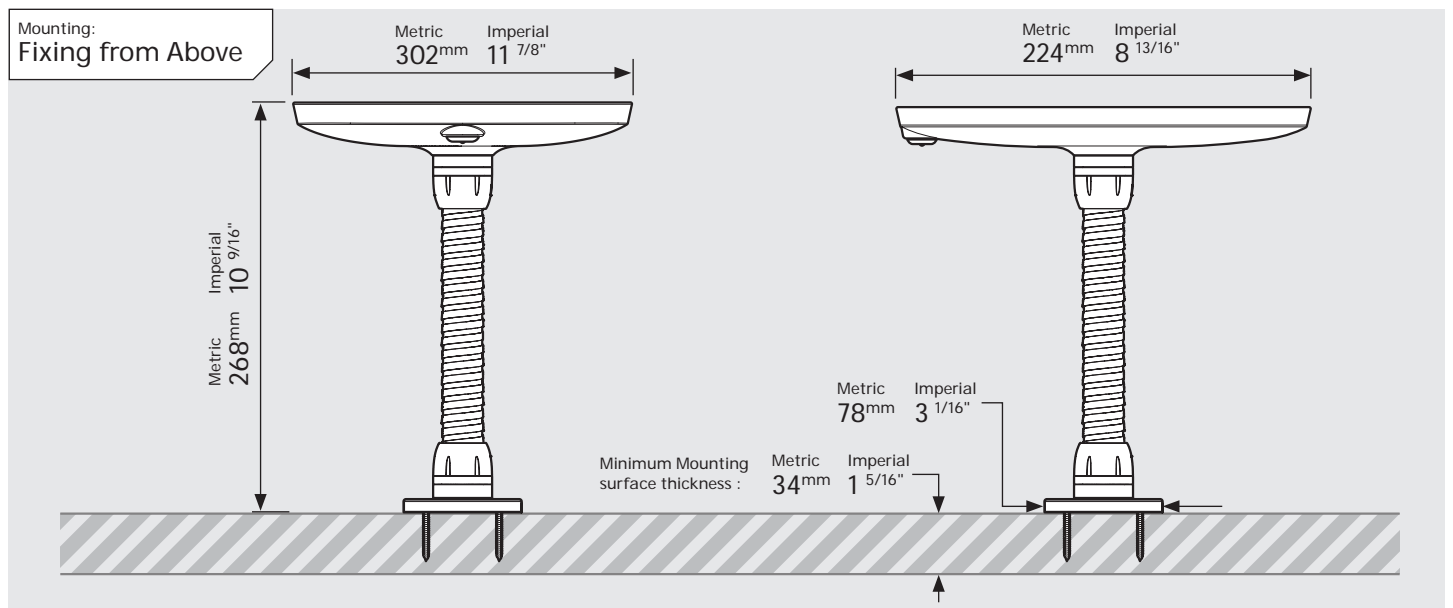

- iPad Pro 12.9" 1st Gen
- iPad Pro 12.9" 2nd Gen
- iPad Pro 12.9" 3rd Gen
- Microsoft Surface Pro 4
- Microsoft Surface Pro 5

PRODUCT DATA SHEET - BOUNCEPAD FLEX

bouncepad[®]

Case: Mini Arm: Flex Mounting: Fixing from Below / Fixing from Above Packaged weight: 2.25kg Colour: White / Black

PRODUCT DATA SHEET - BOUNCEPAD FLEX

bouncepad[®]

Case: Midi Arm: Flex Mounting: Fixing from Below Packaged weight: 2.43kg Colour: White
 Fixing from Above Black

PRODUCT DATA SHEET - BOUNCEPAD FLEX

bouncepad[®]

Case: Maxi Arm: Flex Mounting: Fixing from Below
 Packaged weight: 2.66kg Colour: White
 Fixing from Above

PRODUCT DATA SHEET - BOUNCEPAD FLEX

Case: Mega
Arm: Flex
Mounting: Fixing from Below
Packaged weight: 3.05kg
Colour: White, Black