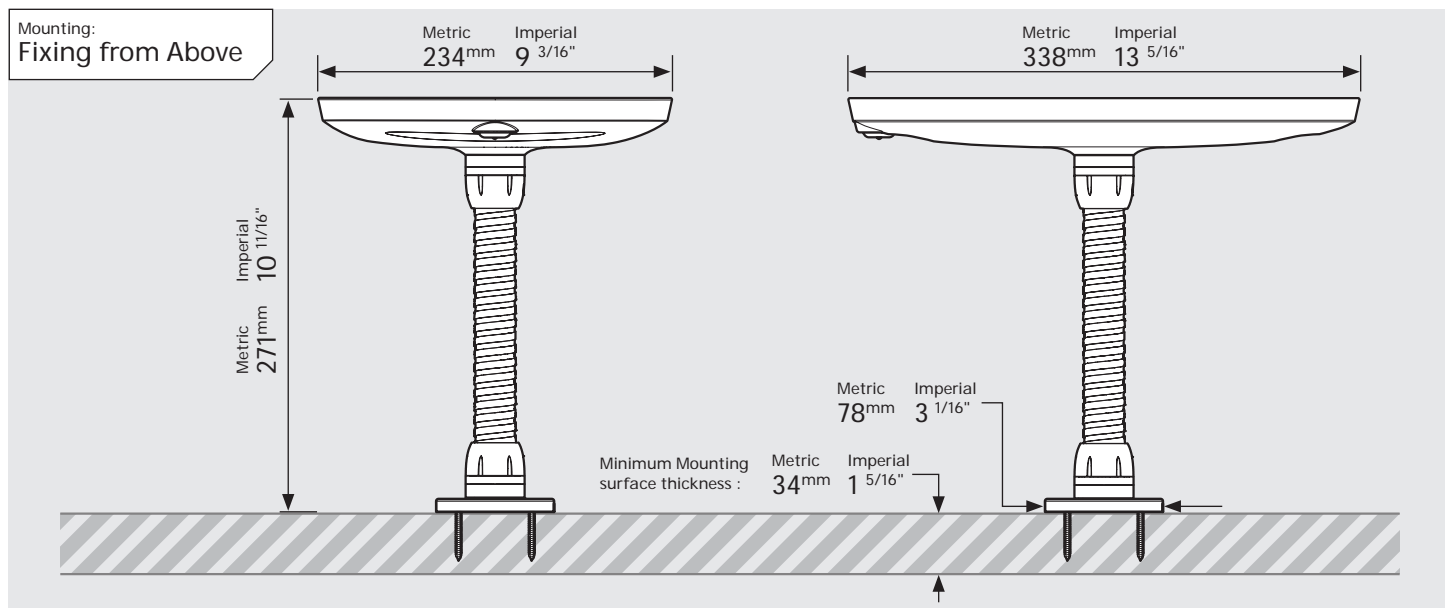

PRODUCT DATA SHEET - BOUNCEPAD FLEX

bouncepad[®]

Case: Midi Arm: Flex Mounting: Fixing from Below Packaged weight: 2.43kg Colour: White
 Fixing from Above Black

PRODUCT DATA SHEET - BOUNCEPAD FLEX

bouncepad[®]

Case: Maxi Arm: Flex Mounting: Fixing from Below
 Packaged weight: 2.66kg Colour: White
 Fixing from Above

PRODUCT DATA SHEET - BOUNCEPAD FLEX

Case: Mega
Arm: Flex
Mounting: Fixing from Below
Packaged weight: 3.05kg
Colour: White, Black