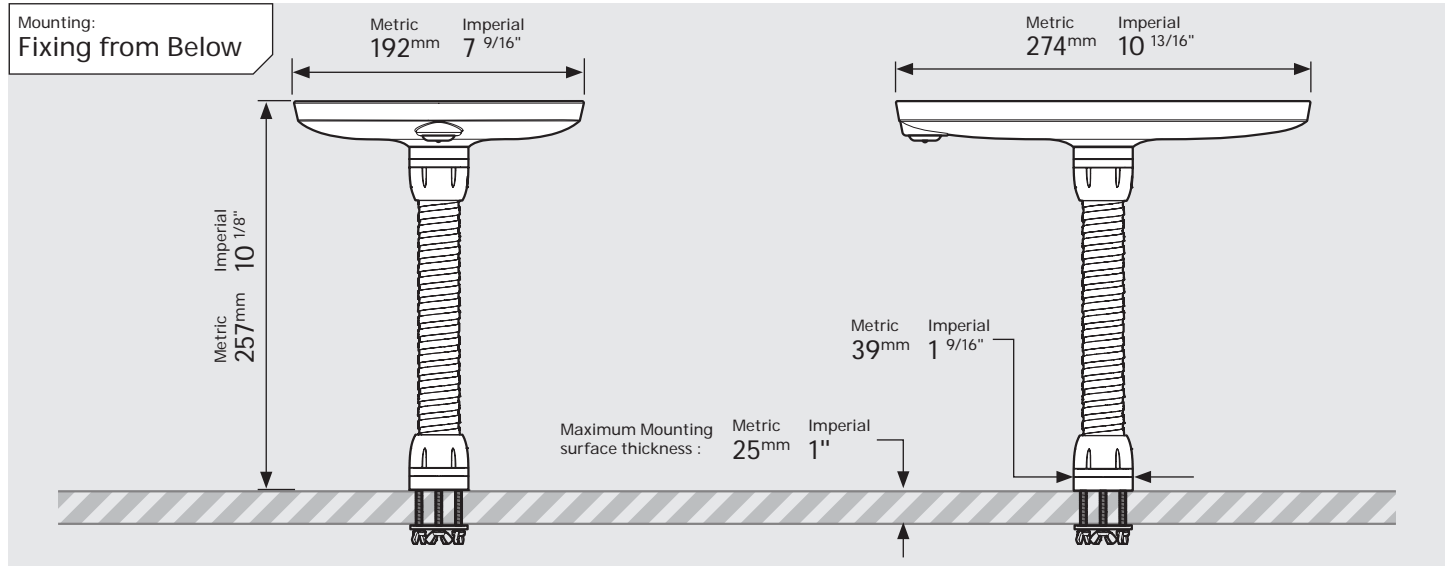

- iPad Pro 12.9" 1st Gen
- iPad Pro 12.9" 2nd Gen
- iPad Pro 12.9" 3rd Gen
- Microsoft Surface Pro 4
- Microsoft Surface Pro 5

PRODUCT DATA SHEET - BOUNCEPAD FLEX

bouncepad[®]

Case: Mini Arm: Flex Mounting: Fixing from Below / Fixing from Above Packaged weight: 2.25kg Colour: White / Black

PRODUCT DATA SHEET - BOUNCEPAD FLEX

bouncepad[®]

Case: Midi Arm: Flex Mounting: Fixing from Below Packaged weight: 2.43kg Colour: White
 Fixing from Above Black

PRODUCT DATA SHEET - BOUNCEPAD FLEX

bouncepad[®]

Case: Maxi Arm: Flex Mounting: Fixing from Below
 Packaged weight: 2.66kg Colour: White
 Fixing from Above

PRODUCT DATA SHEET - BOUNCEPAD FLEX

Case: Mega
Arm: Flex
Mounting: Fixing from Below
Packaged weight: 3.05kg
Colour: White, Black