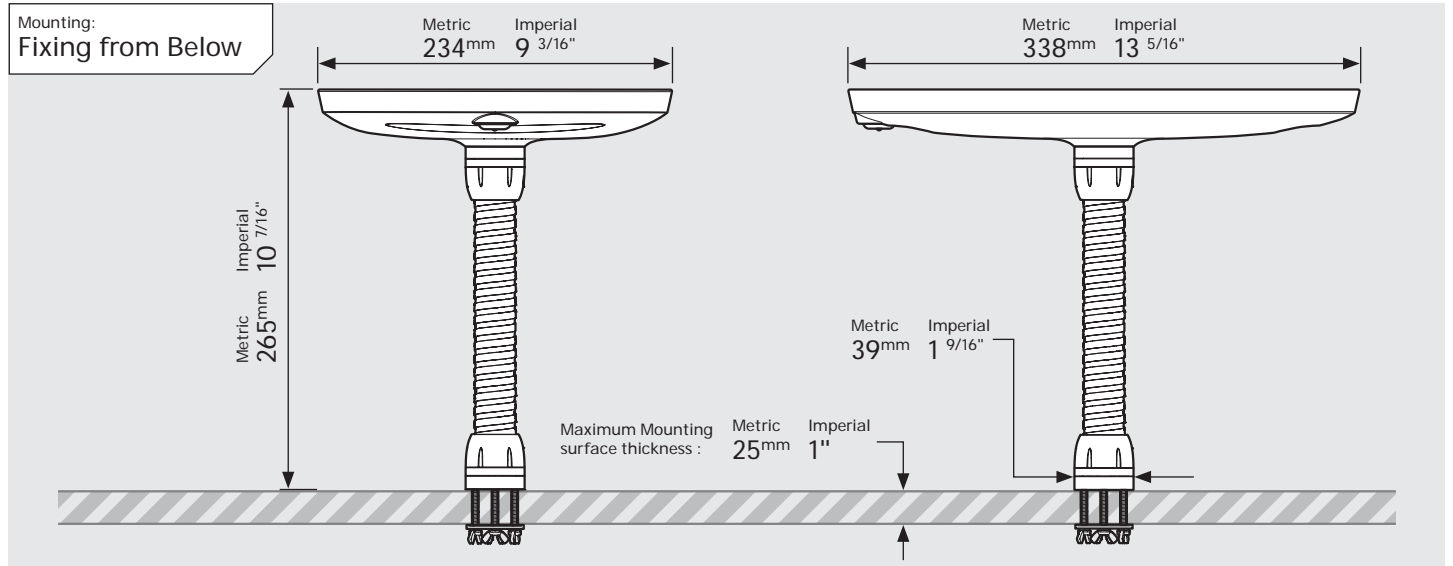

- iPad Pro 12.9" 1st Gen
- iPad Pro 12.9" 2nd Gen
- iPad Pro 12.9" 3rd Gen
- Microsoft Surface Pro 4
- Microsoft Surface Pro 5

PRODUCT DATA SHEET - BOUNCEPAD FLEX

bouncepad[®]

Case: Mini Arm: Flex Mounting: Fixing from Below / Fixing from Above Packaged weight: 2.25kg Colour: White / Black

PRODUCT DATA SHEET - BOUNCEPAD FLEX

bouncepad[®]

Case: Midi Arm: Flex Mounting: Fixing from Below Packaged weight: 2.43kg Colour: White
 Fixing from Above Black

PRODUCT DATA SHEET - BOUNCEPAD FLEX

bouncepad[®]

Case: Maxi Arm: Flex Mounting: Fixing from Below
 Packaged weight: 2.66kg Colour: White
 Fixing from Above

PRODUCT DATA SHEET - BOUNCEPAD FLEX

Case: Mega
Arm: Flex
Mounting: Fixing from Below
Packaged weight: 3.05kg
Colour: White, Black