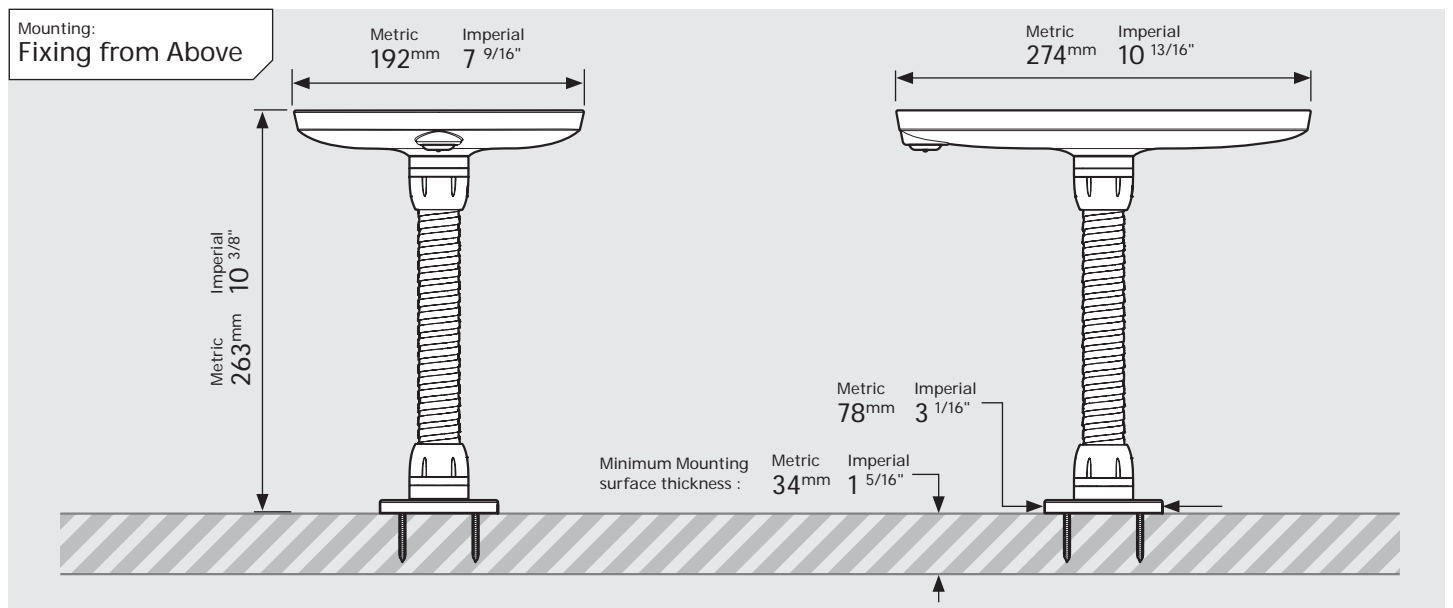

- iPad Pro 12.9" 1st Gen
- iPad Pro 12.9" 2nd Gen
- iPad Pro 12.9" 3rd Gen
- Microsoft Surface Pro 4
- Microsoft Surface Pro 5

PRODUCT DATA SHEET - BOUNCEPAD FLEX

bouncepad[®]

Case: Mini Arm: Flex Mounting: Fixing from Below / Fixing from Above Packaged weight: 2.25kg Colour: White / Black

PRODUCT DATA SHEET - BOUNCEPAD FLEX

bouncepad[®]

Case: Midi Arm: Flex Mounting: Fixing from Below Packaged weight: 2.43kg Colour: White
 Fixing from Above Black

PRODUCT DATA SHEET - BOUNCEPAD FLEX

bouncepad[®]

Case: Maxi Arm: Flex Mounting: Fixing from Below
 Packaged weight: 2.66kg Colour: White
 Fixing from Above

PRODUCT DATA SHEET - BOUNCEPAD FLEX

Case: Mega
Arm: Flex
Mounting: Fixing from Below
Packaged weight: 3.05kg
Colour: White, Black