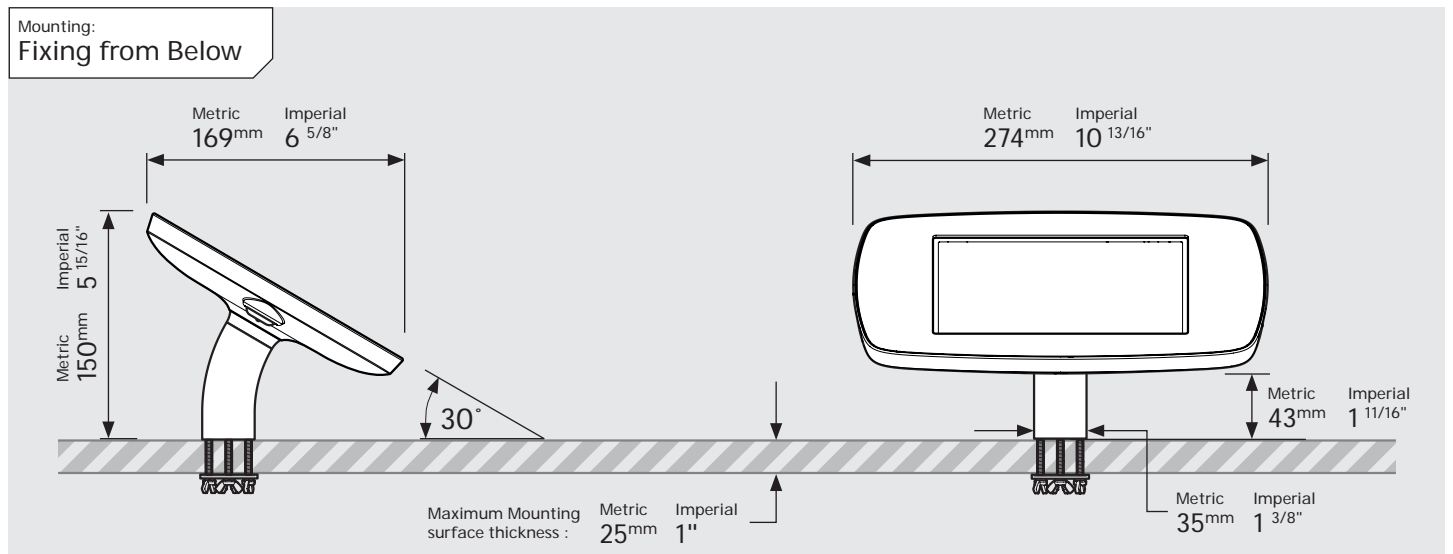

- iPad Pro 12.9" 1st Gen
- iPad Pro 12.9" 2nd Gen
- iPad Pro 12.9" 3rd Gen
- Microsoft Surface Pro 4
- Microsoft Surface Pro 5

PRODUCT DATA SHEET - BOUNCEPAD DESK

bouncepad[®]

Case: Mini Arm: Desk Mounting: Fixing from below
 Fixing from Above Packaged weight: 1.66kg Colour: White
 Black