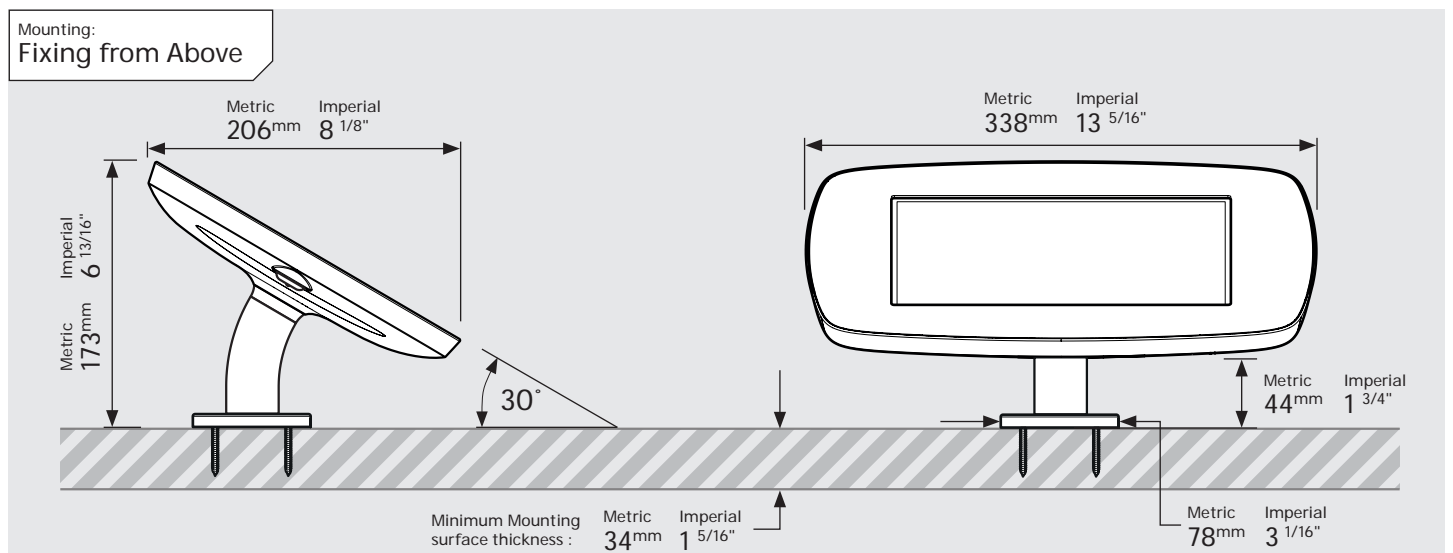

PRODUCT DATA SHEET - BOUNCEPAD DESK

bouncepad®

Case: Maxi   Arm: Desk   Mounting: Fixing from below
Fixing from Above   Packaged weight: 2.07kg   Colour: White
Black