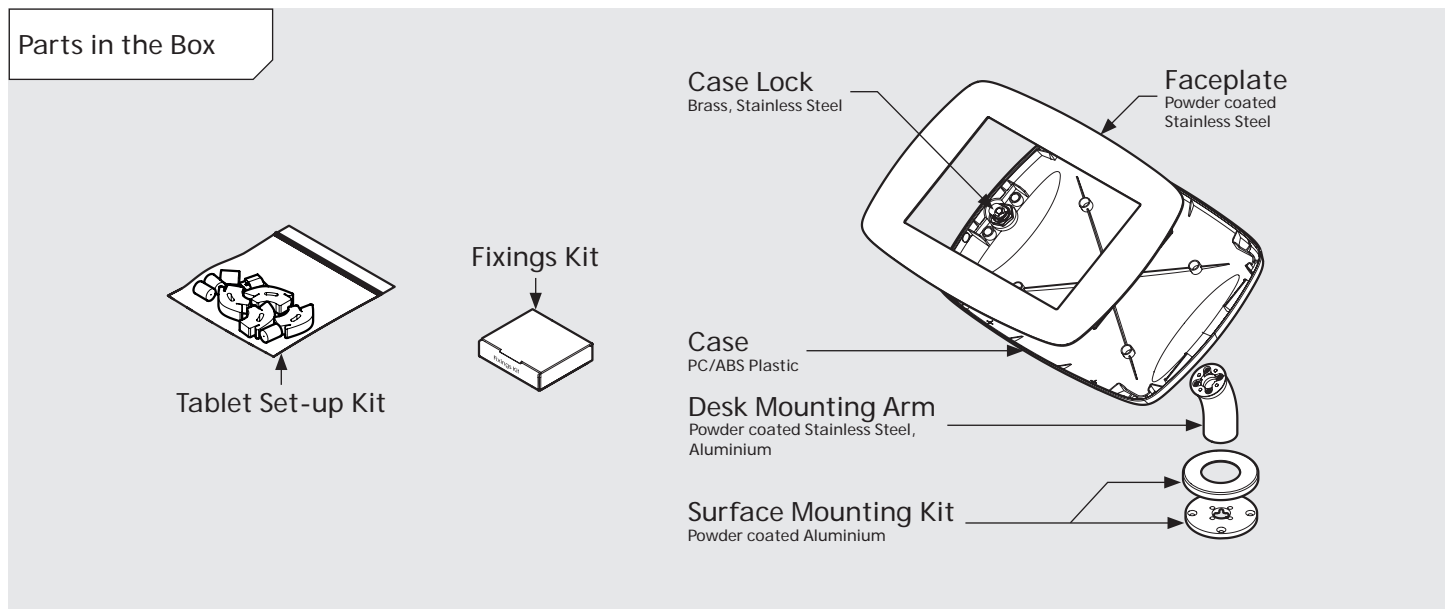

PRODUCT DATA SHEET - BOUNCEPAD DESK

bouncepad®

Case: Maxi   Arm: Desk   Mounting: Fixing from below
Fixing from Above   Packaged weight: 2.07kg   Colour: White
Black