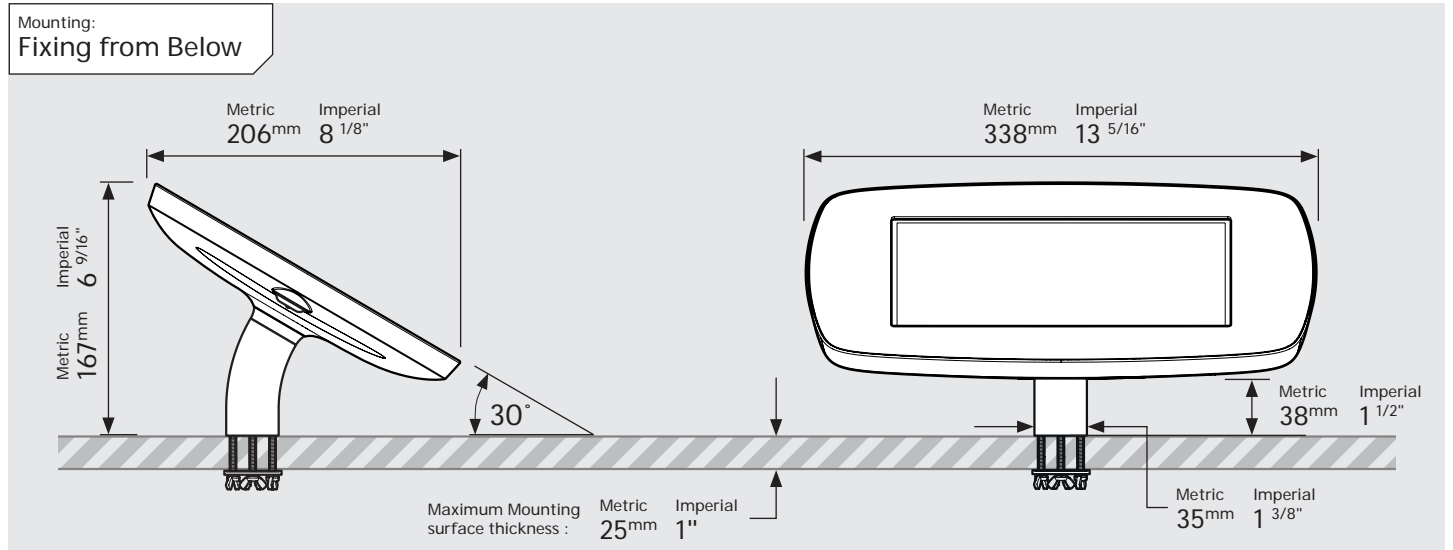

PRODUCT DATA SHEET - BOUNCEPAD DESK

bouncepad®

Case: Maxi   Arm: Desk   Mounting: Fixing from below
Fixing from Above   Packaged weight: 2.07kg   Colour: White
Black