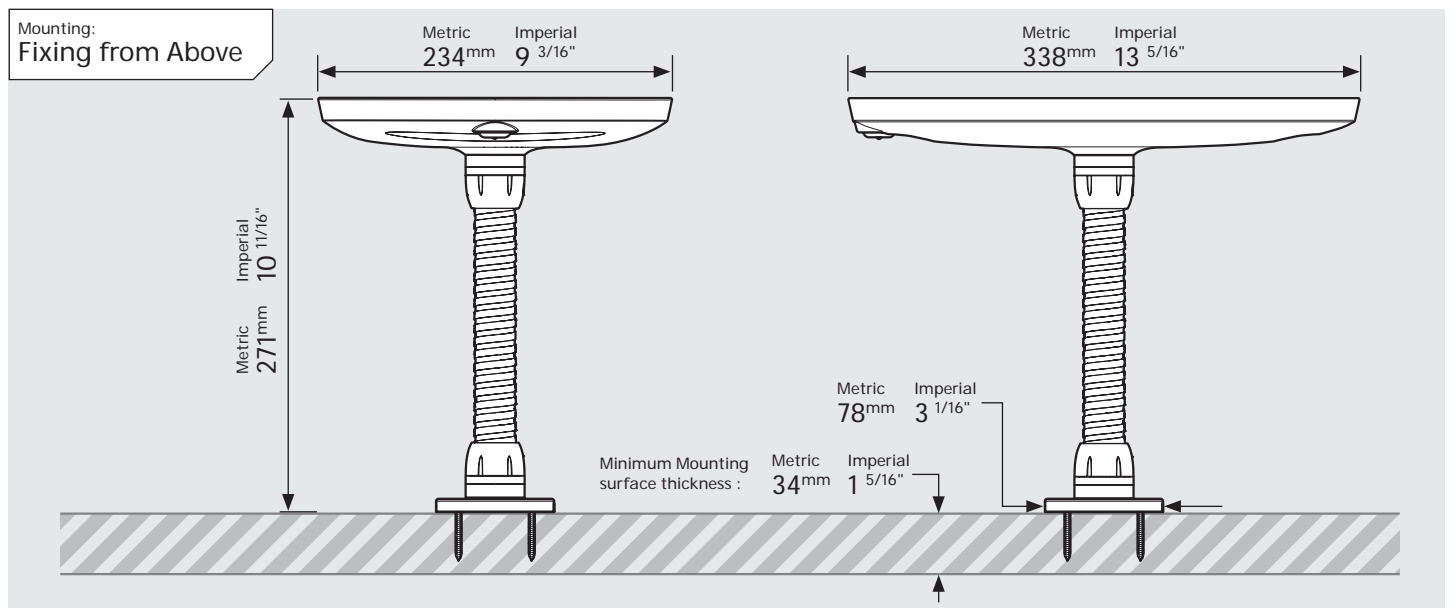

PRODUCT DATA SHEET - BOUNCEPAD FLEX

bouncepad®

Case: Maxi   Arm: Flex   Mounting: Fixing from Below
Packaged weight: 2.66kg   Colour: White
Fixing from Above