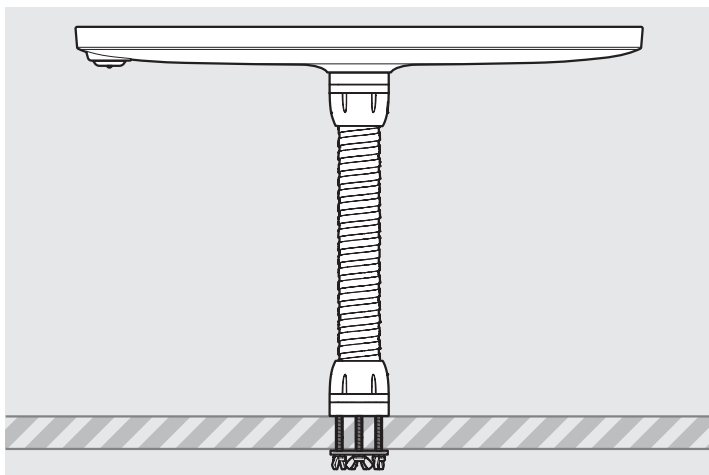

Mega Case supported devices:

- iPad Pro 12.9" 1st Gen
- iPad Pro 12.9" 2nd Gen
- iPad Pro 12.9" 3rd Gen
- Microsoft Surface Pro 4
- Microsoft Surface Pro 5