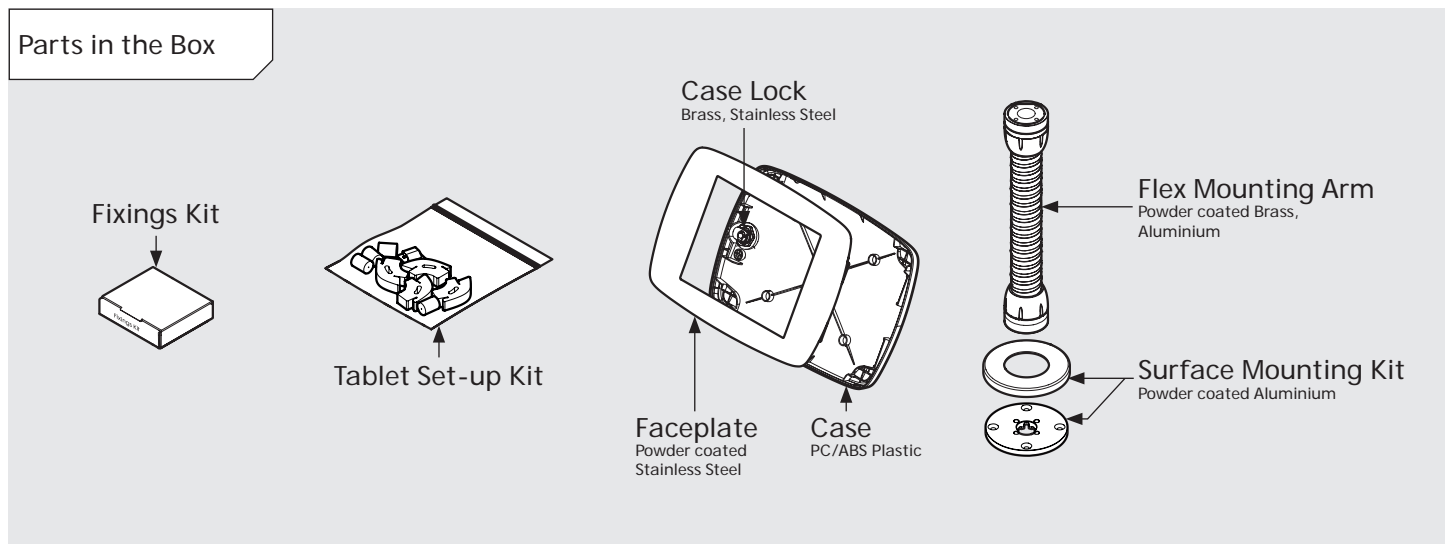

# PRODUCT DATA SHEET - BOUNCEPAD FLEX

**bouncepad**<sup>®</sup>

Case: Mini    Arm: Flex    Mounting: Fixing from Below / Fixing from Above    Packaged weight: 2.25kg    Colour: White / Black