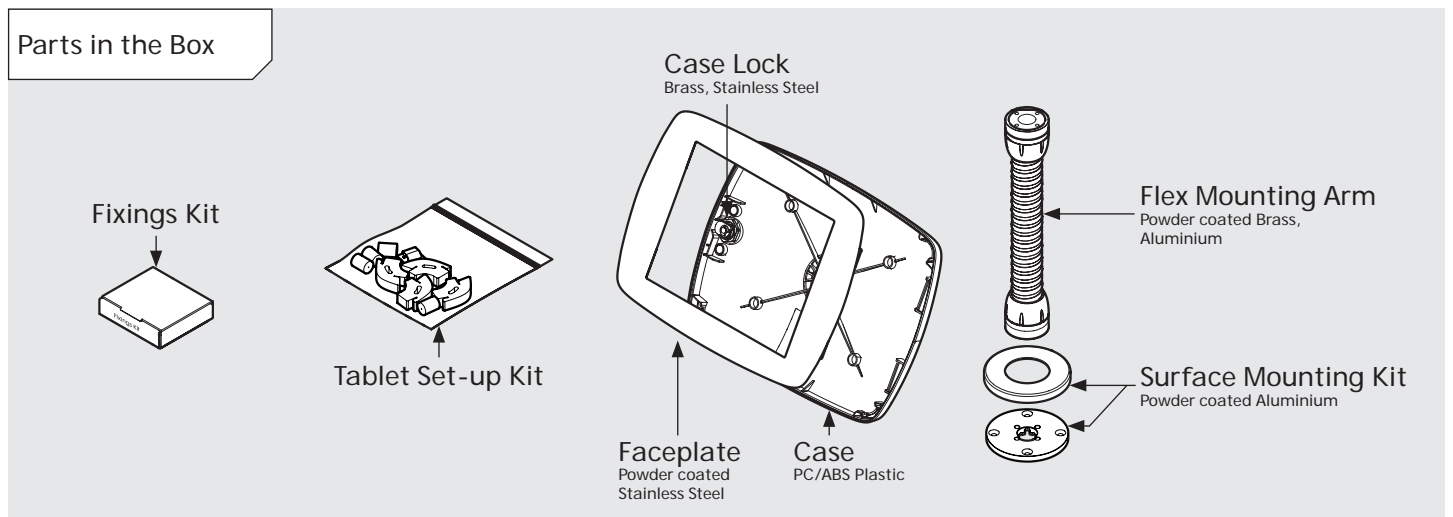

PRODUCT DATA SHEET - BOUNCEPAD FLEX

bouncepad®

Case: Midi   Arm: Flex   Mounting: Fixing from Below
Fixing from Above   Packaged weight: 2.43kg   Colour: White
Black