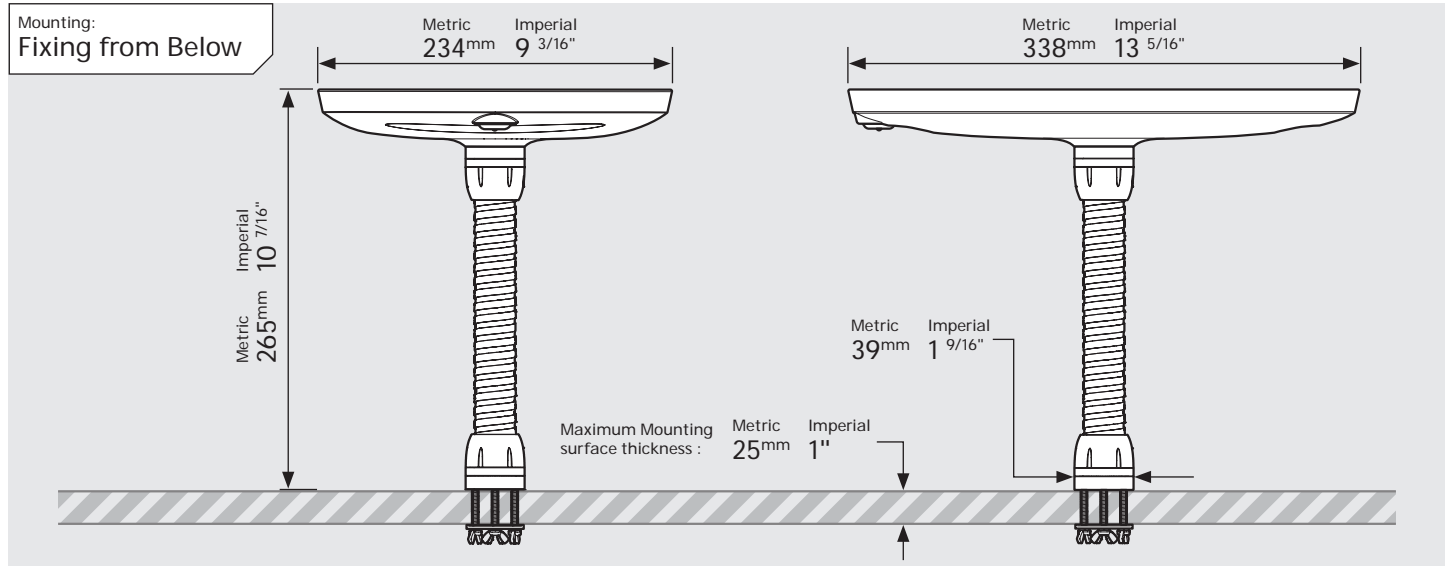

PRODUCT DATA SHEET - BOUNCEPAD FLEX

bouncepad®

Case: Maxi   Arm: Flex   Mounting: Fixing from Below
Packaged weight: 2.66kg   Colour: White
Fixing from Above