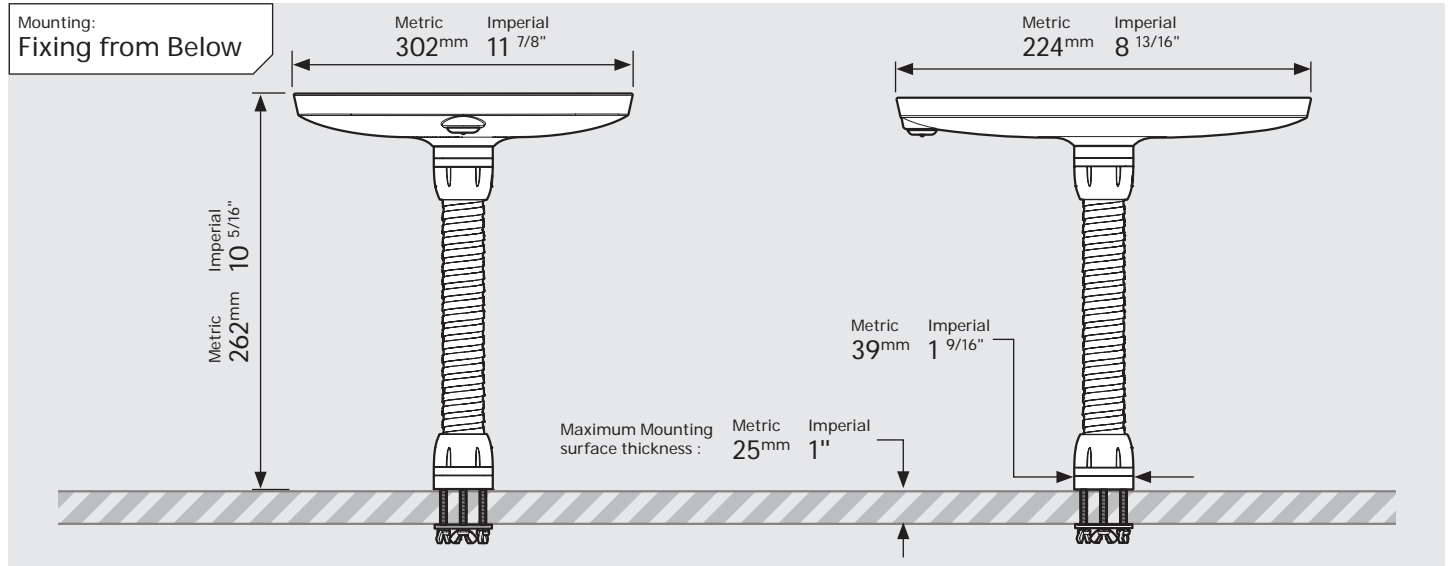

PRODUCT DATA SHEET - BOUNCEPAD FLEX

bouncepad®

Case: Midi   Arm: Flex   Mounting: Fixing from Below
Fixing from Above   Packaged weight: 2.43kg   Colour: White
Black