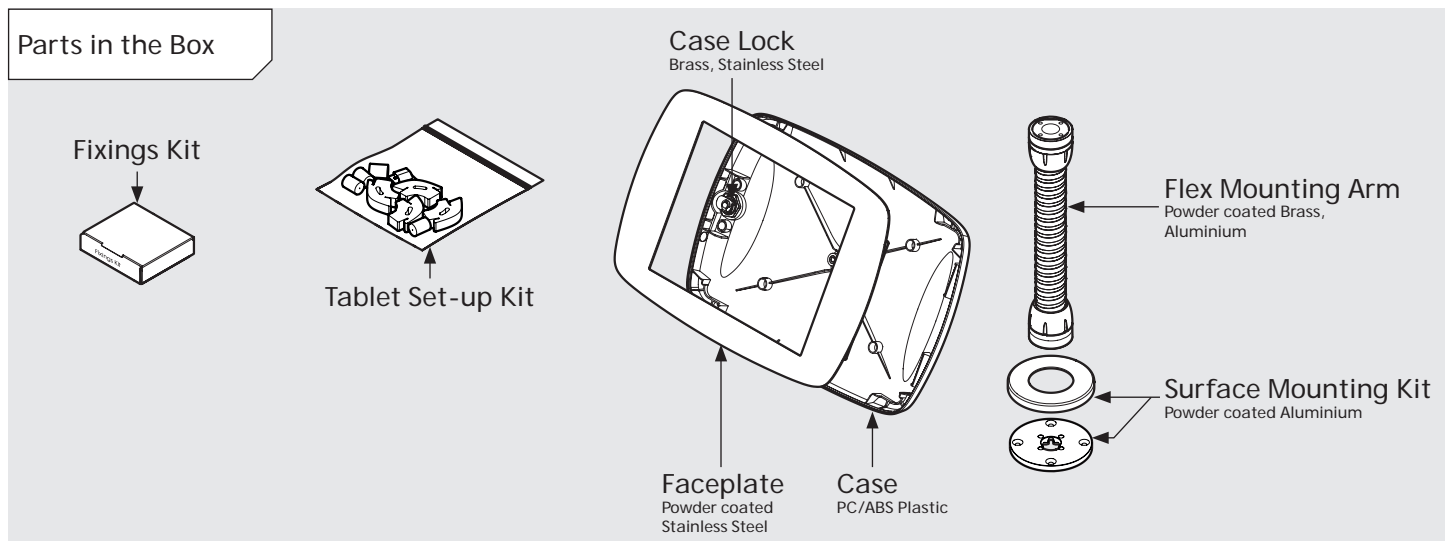

PRODUCT DATA SHEET - BOUNCEPAD FLEX

bouncepad®

Case: Maxi   Arm: Flex   Mounting: Fixing from Below
Packaged weight: 2.66kg   Colour: White
Fixing from Above