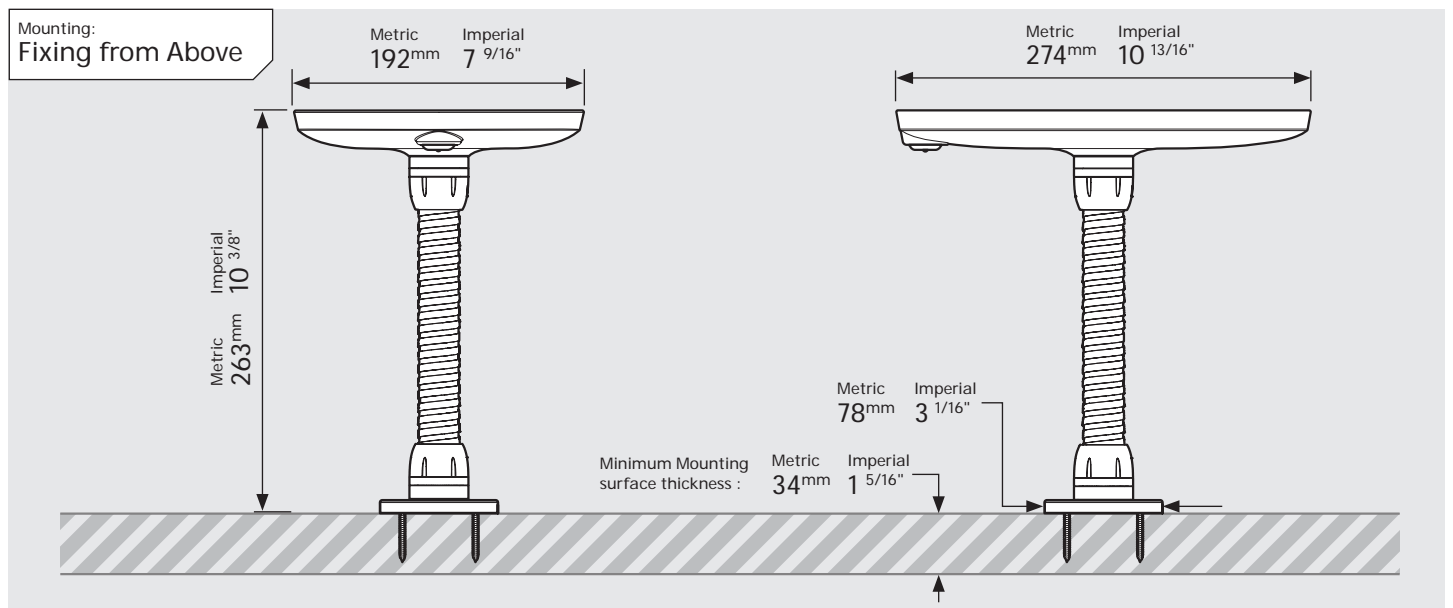

# PRODUCT DATA SHEET - BOUNCEPAD FLEX

**bouncepad**<sup>®</sup>

Case: Mini    Arm: Flex    Mounting: Fixing from Below / Fixing from Above    Packaged weight: 2.25kg    Colour: White / Black