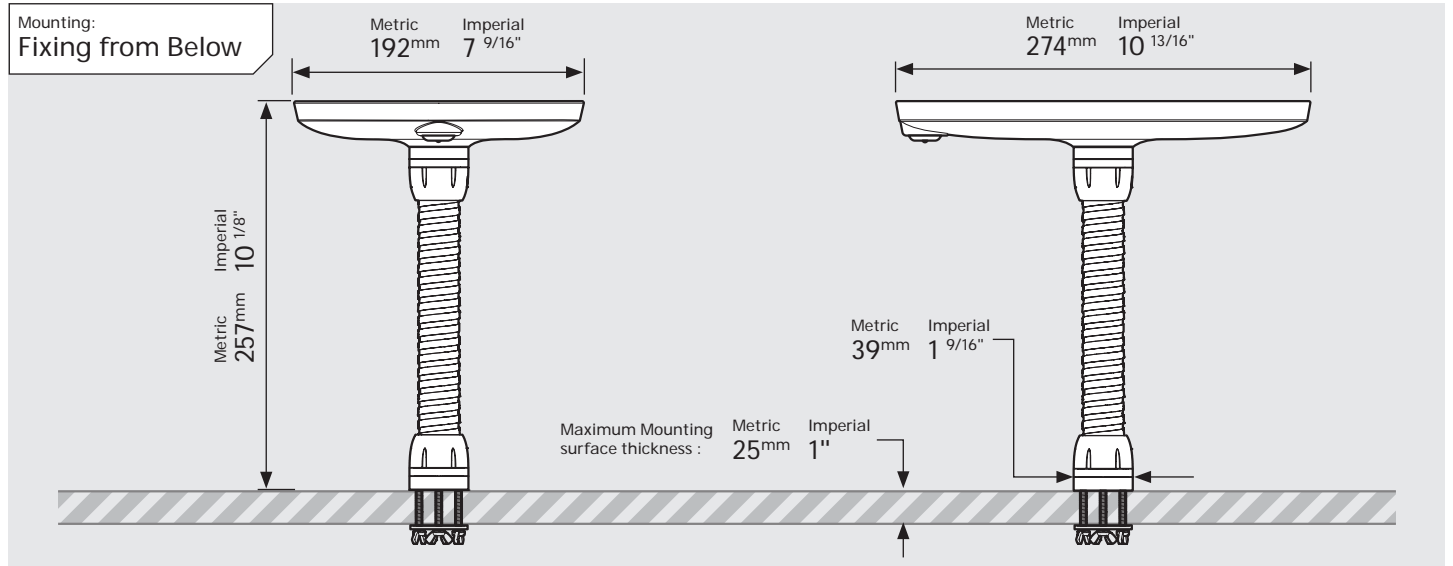

# PRODUCT DATA SHEET - BOUNCEPAD FLEX

**bouncepad**<sup>®</sup>

Case: Mini    Arm: Flex    Mounting: Fixing from Below / Fixing from Above    Packaged weight: 2.25kg    Colour: White / Black