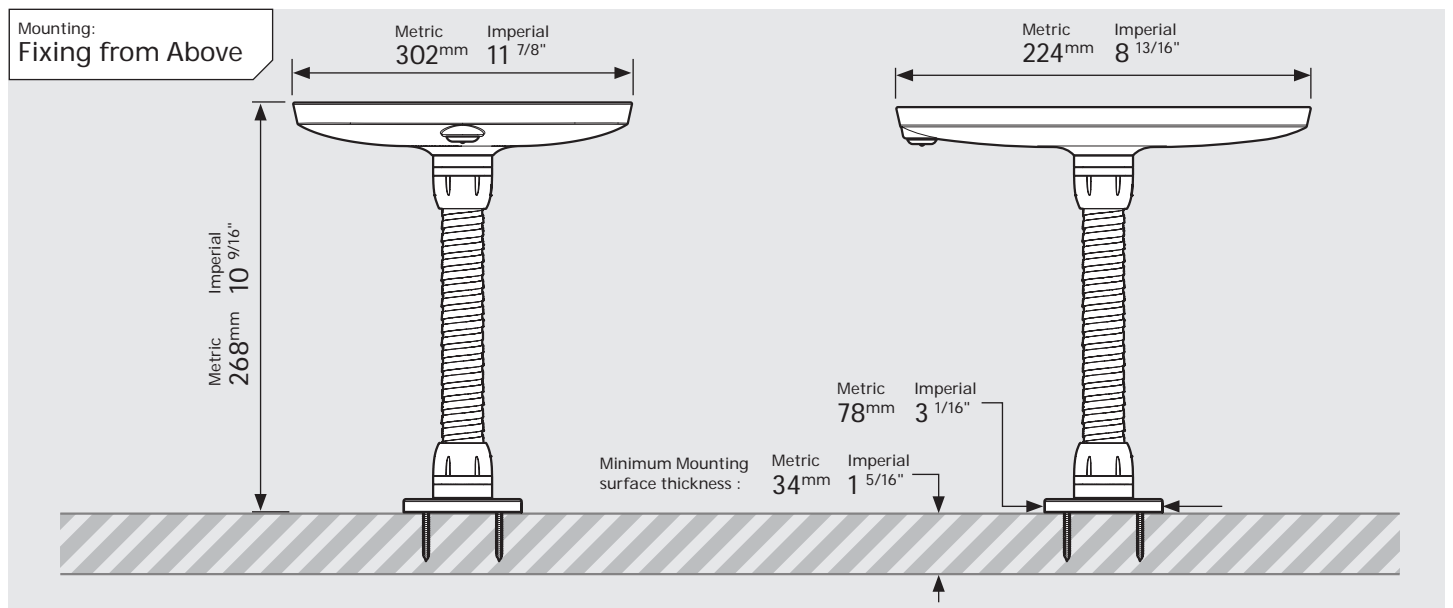

PRODUCT DATA SHEET - BOUNCEPAD FLEX

bouncepad®

Case: Midi   Arm: Flex   Mounting: Fixing from Below
Fixing from Above   Packaged weight: 2.43kg   Colour: White
Black