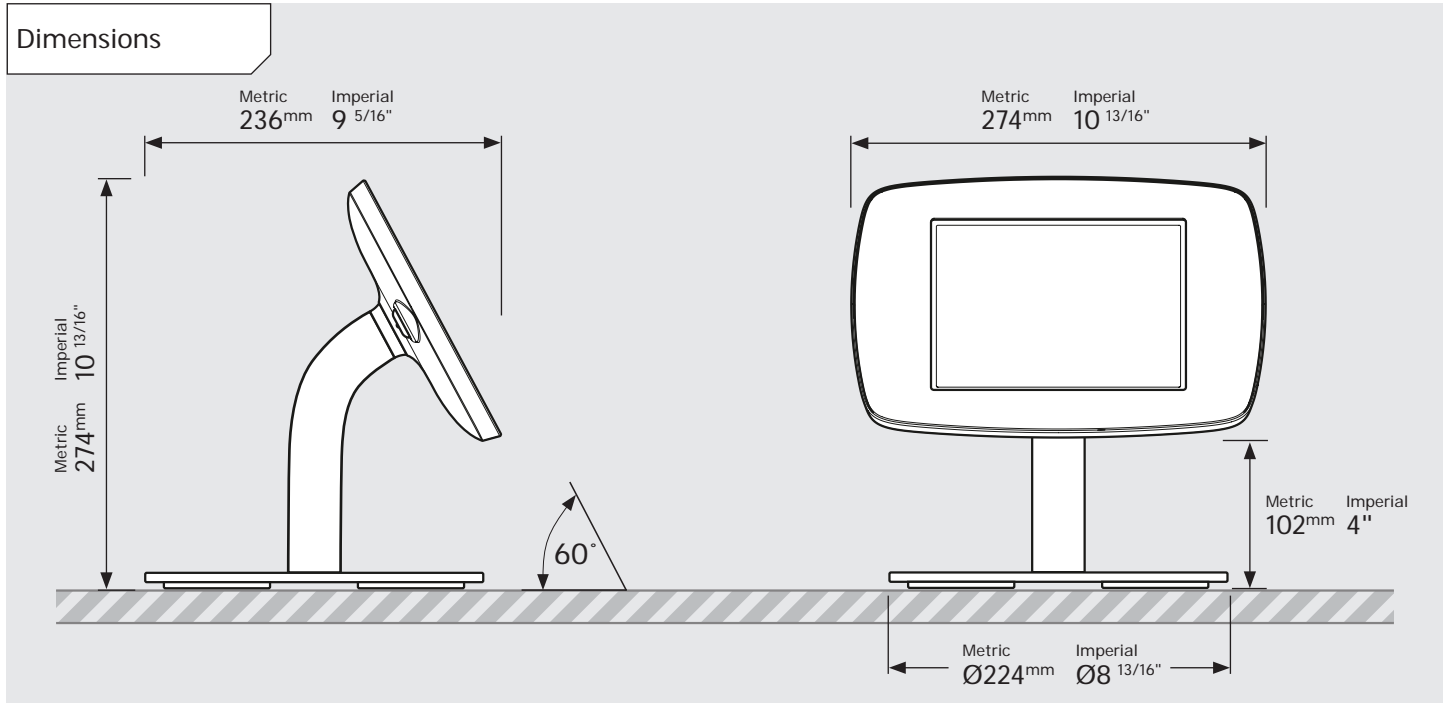

- iPad Pro 12.9" 1st Gen
- iPad Pro 12.9" 2nd Gen
- iPad Pro 12.9" 3rd Gen
- Microsoft Surface Pro 4
- Microsoft Surface Pro 5

PRODUCT DATA SHEET - BOUNCEPAD COUNTER 60

bouncepad[®]

Case: Mini Arm: Static60 Mounting: Freestanding Base Packaged weight: 3.6kg Colour: White
Black

PRODUCT DATA SHEET - BOUNCEPAD COUNTER 60

bouncepad[®]

Case: Midi Arm: Static60 Mounting: Freestanding Base Packaged weight: 3.8kg Colour: White
Black

PRODUCT DATA SHEET - BOUNCEPAD COUNTER 60

bouncepad[®]

Case: **Maxi** Arm: **Static 60** Mounting: **Freestanding Base** Packaged weight: **4.0kg** Colour: **White/Black**

PRODUCT DATA SHEET - BOUNCEPAD COUNTER 60

bouncepad[®]

Case: Mega Arm: Static60 Mounting: Freestanding Base Packaged weight: 4.4kg Colour: White
Black