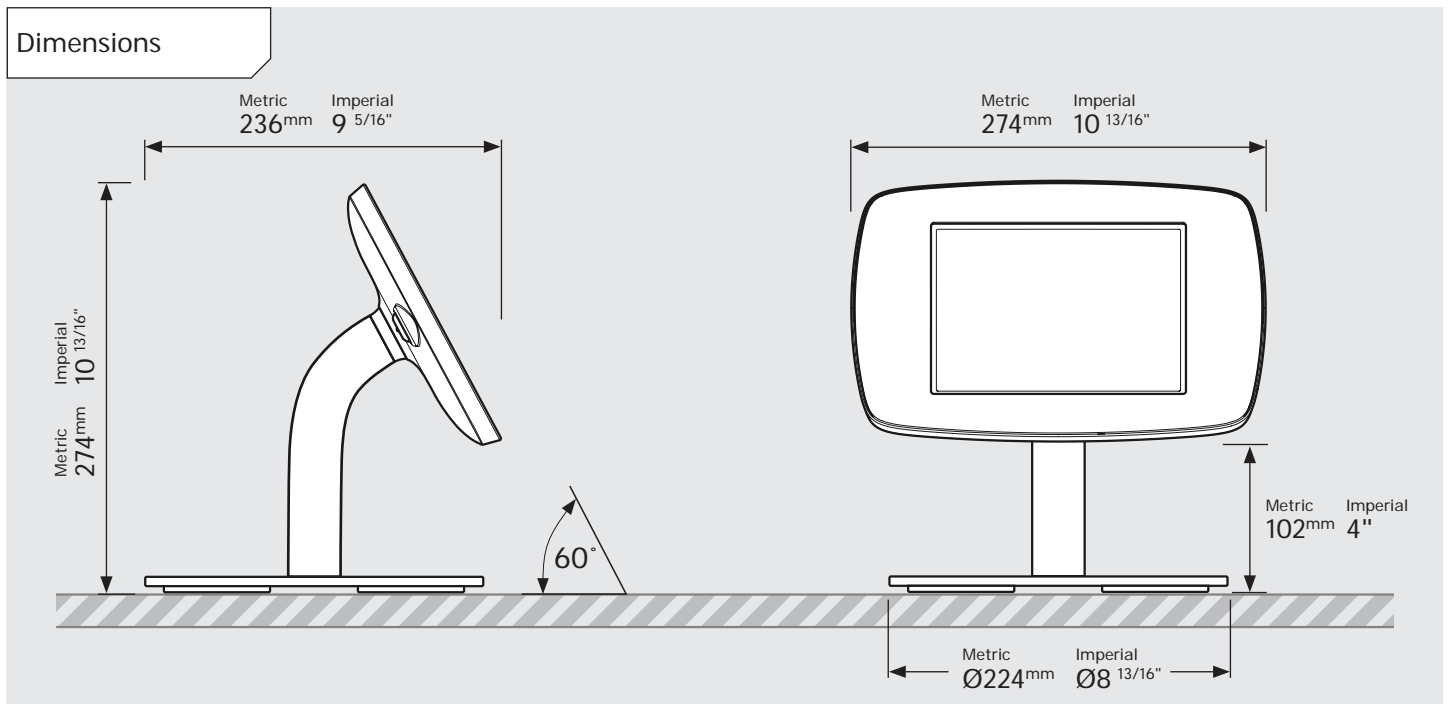

- iPad Pro 12.9" 1st Gen
- iPad Pro 12.9" 2nd Gen
- iPad Pro 12.9" 3rd Gen
- Microsoft Surface Pro 4
- Microsoft Surface Pro 5

PRODUCT DATA SHEET - BOUNCEPAD COUNTER 60

bouncepad[®]

Case: Mini Arm: Static60 Mounting: Freestanding Base Packaged weight: 3.6kg Colour: White
Black

PRODUCT DATA SHEET - BOUNCEPAD COUNTER 60

bouncepad[®]

Case: Midi Arm: Static60 Mounting: Freestanding Base Packaged weight: 3.8kg Colour: White
Black

PRODUCT DATA SHEET - BOUNCEPAD COUNTER 60

bouncepad[®]

Case: **Maxi** Arm: **Static 60** Mounting: **Freestanding Base** Packaged weight: **4.0kg** Colour: **White/Black**

PRODUCT DATA SHEET - BOUNCEPAD COUNTER 60

bouncepad[®]

Case: Mega Arm: Static60 Mounting: Freestanding Base Packaged weight: 4.4kg Colour: White
Black