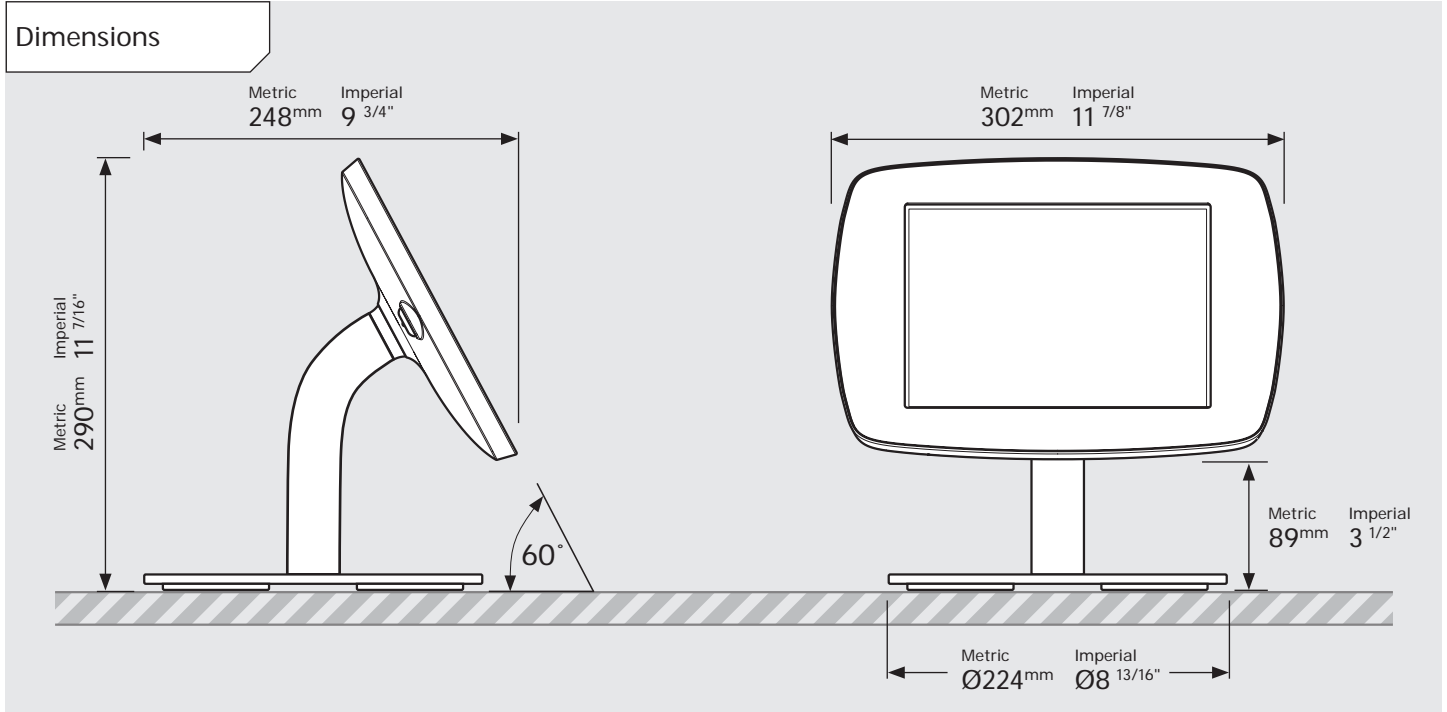

- iPad Pro 12.9" 1st Gen
- iPad Pro 12.9" 2nd Gen
- iPad Pro 12.9" 3rd Gen
- Microsoft Surface Pro 4
- Microsoft Surface Pro 5

PRODUCT DATA SHEET - BOUNCEPAD COUNTER 60

bouncepad[®]

Case: Mini Arm: Static60 Mounting: Freestanding Base Packaged weight: 3.6kg Colour: White
Black

PRODUCT DATA SHEET - BOUNCEPAD COUNTER 60

bouncepad[®]

Case: Midi Arm: Static60 Mounting: Freestanding Base Packaged weight: 3.8kg Colour: White
Black

PRODUCT DATA SHEET - BOUNCEPAD COUNTER 60

bouncepad[®]

Case: **Maxi** Arm: **Static 60** Mounting: **Freestanding Base** Packaged weight: **4.0kg** Colour: **White/Black**

PRODUCT DATA SHEET - BOUNCEPAD COUNTER 60

bouncepad[®]

Case: Mega Arm: Static60 Mounting: Freestanding Base Packaged weight: 4.4kg Colour: White
Black