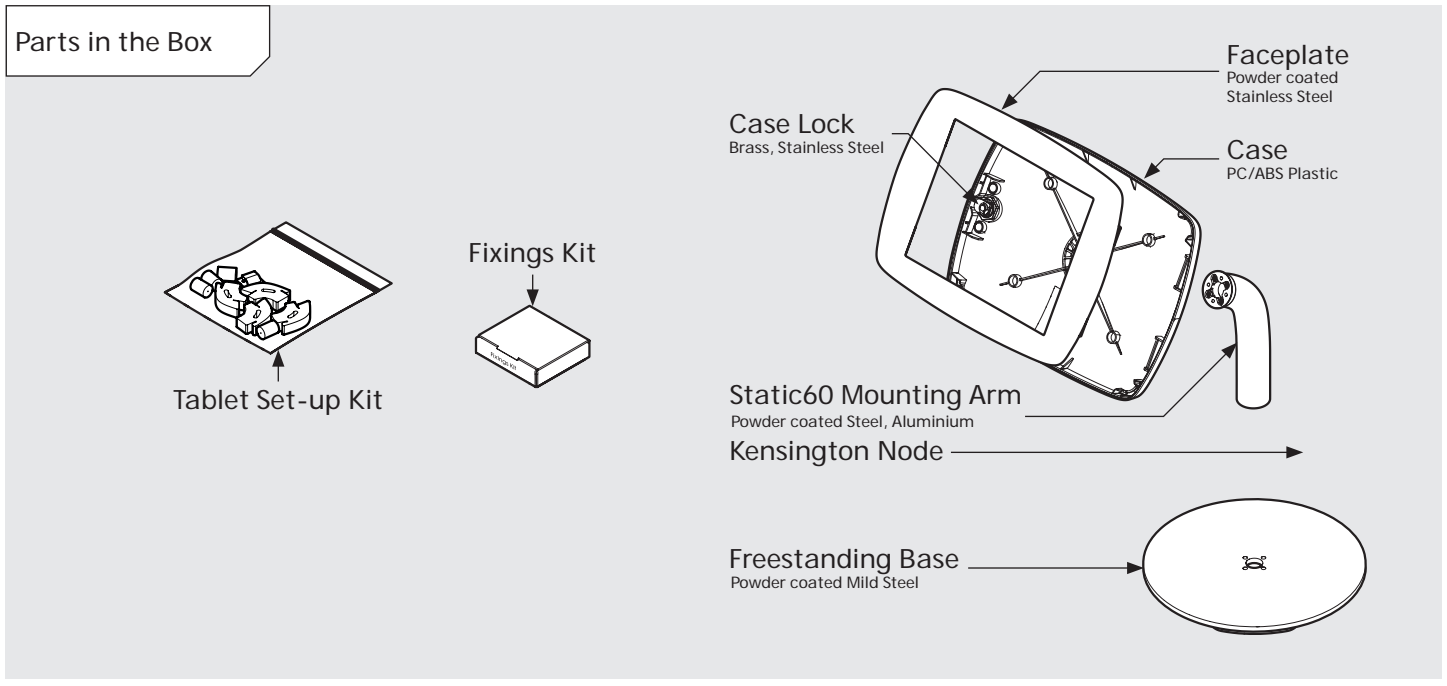

PRODUCT DATA SHEET - BOUNCEPAD COUNTER 60

bouncepad®

Case: Midi   Arm: Static60   Mounting: Freestanding Base   Packaged weight: 3.8kg   Colour: White
Black