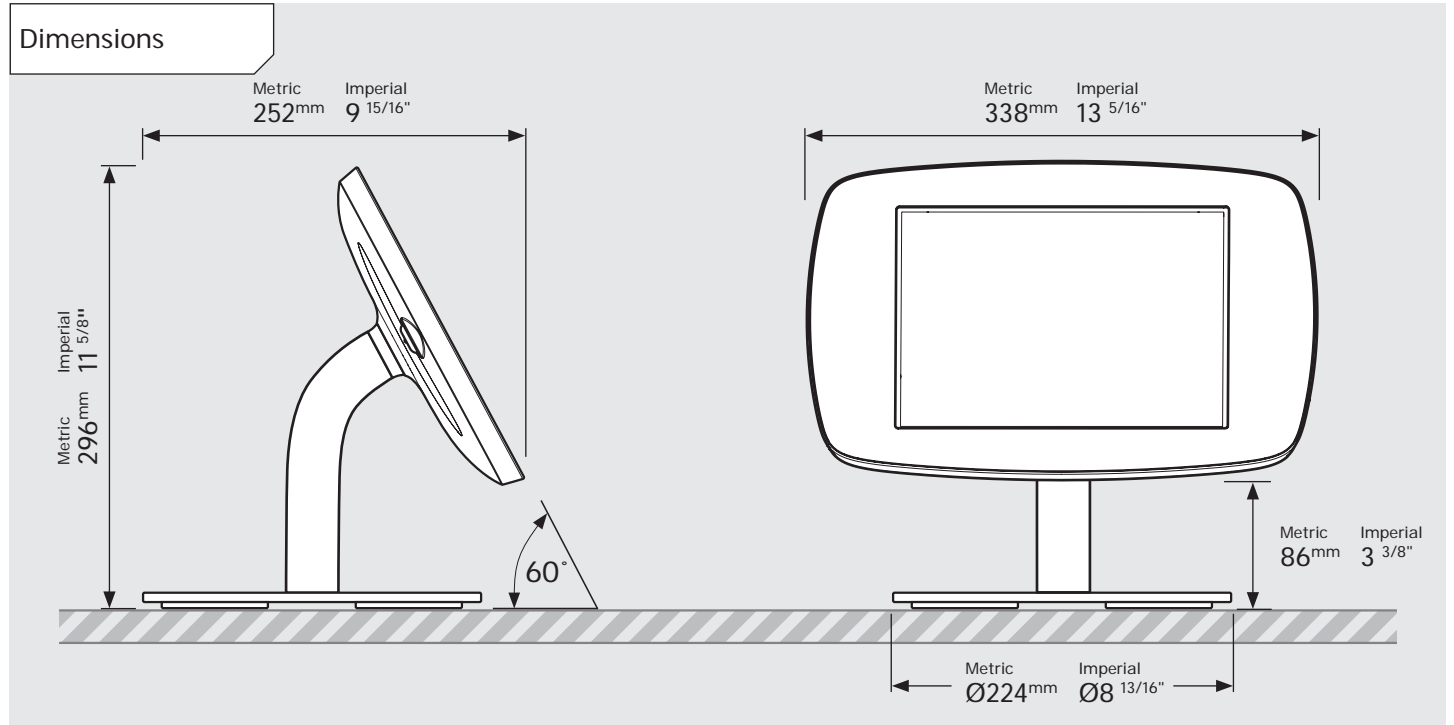

PRODUCT DATA SHEET - BOUNCEPAD COUNTER 60

bouncepad[®]

Case: Midi Arm: Static60 Mounting: Freestanding Base Packaged weight: 3.8kg Colour: White
Black

PRODUCT DATA SHEET - BOUNCEPAD COUNTER 60

bouncepad[®]

Case: **Maxi** Arm: **Static 60** Mounting: **Freestanding Base** Packaged weight: **4.0kg** Colour: **White/Black**

PRODUCT DATA SHEET - BOUNCEPAD COUNTER 60

bouncepad[®]

Case: Mega Arm: Static60 Mounting: Freestanding Base Packaged weight: 4.4kg Colour: White
Black