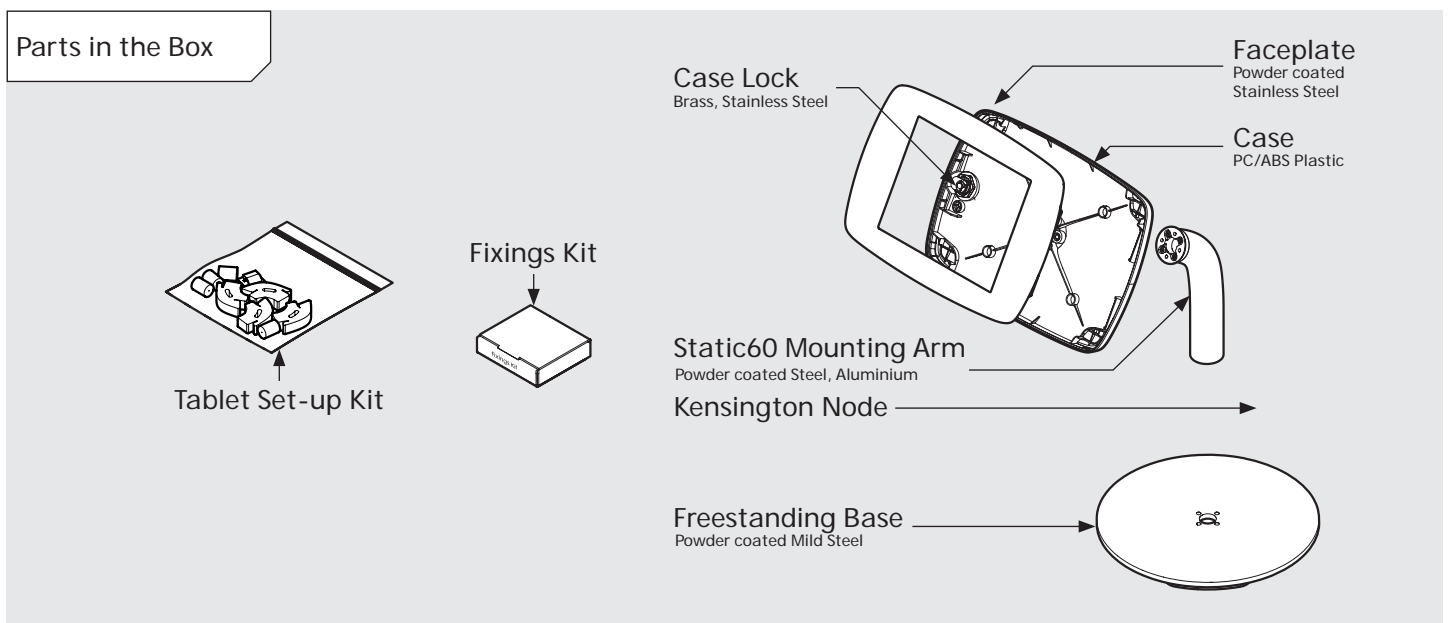

- iPad Pro 12.9" 1st Gen
- iPad Pro 12.9" 2nd Gen
- iPad Pro 12.9" 3rd Gen
- Microsoft Surface Pro 4
- Microsoft Surface Pro 5

PRODUCT DATA SHEET - BOUNCEPAD COUNTER 60

bouncepad[®]

Case: Mini Arm: Static60 Mounting: Freestanding Base Packaged weight: 3.6kg Colour: White
Black