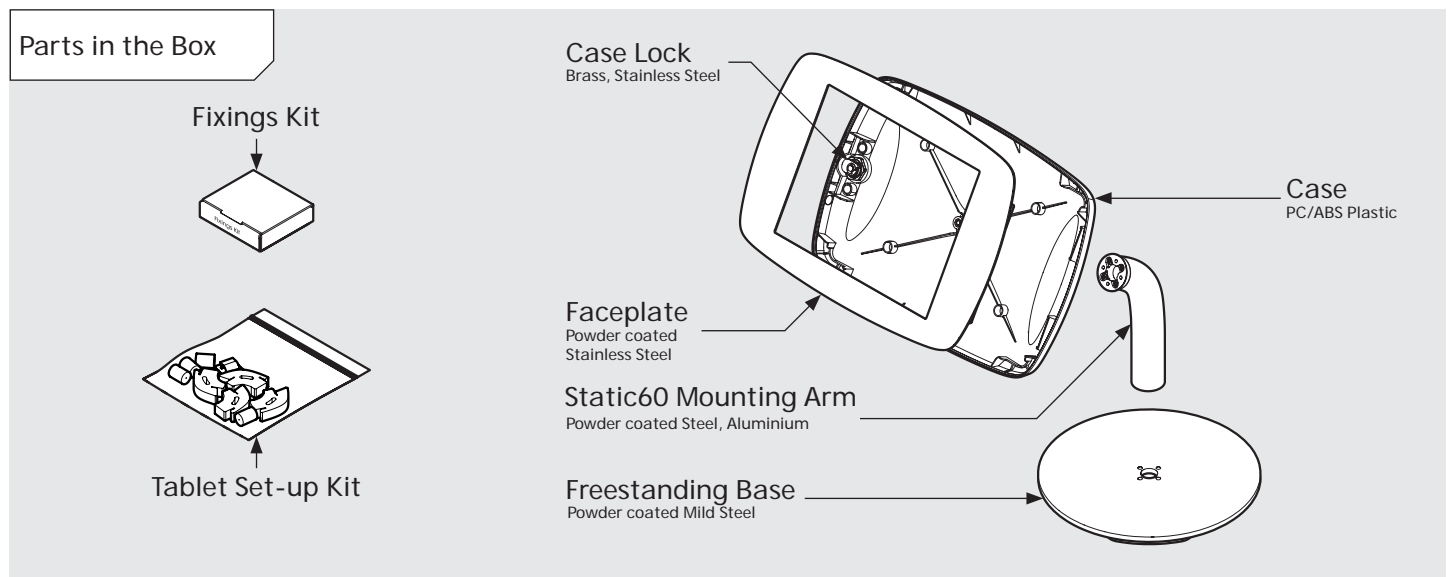

PRODUCT DATA SHEET - BOUNCEPAD COUNTER 60

bouncepad[®]

Case: Midi Arm: Static60 Mounting: Freestanding Base Packaged weight: 3.8kg Colour: White
Black

PRODUCT DATA SHEET - BOUNCEPAD COUNTER 60

bouncepad[®]

Case: **Maxi** Arm: **Static 60** Mounting: **Freestanding Base** Packaged weight: **4.0kg** Colour: **White/Black**

PRODUCT DATA SHEET - BOUNCEPAD COUNTER 60

bouncepad[®]

Case: Mega Arm: Static60 Mounting: Freestanding Base Packaged weight: 4.4kg Colour: White
Black