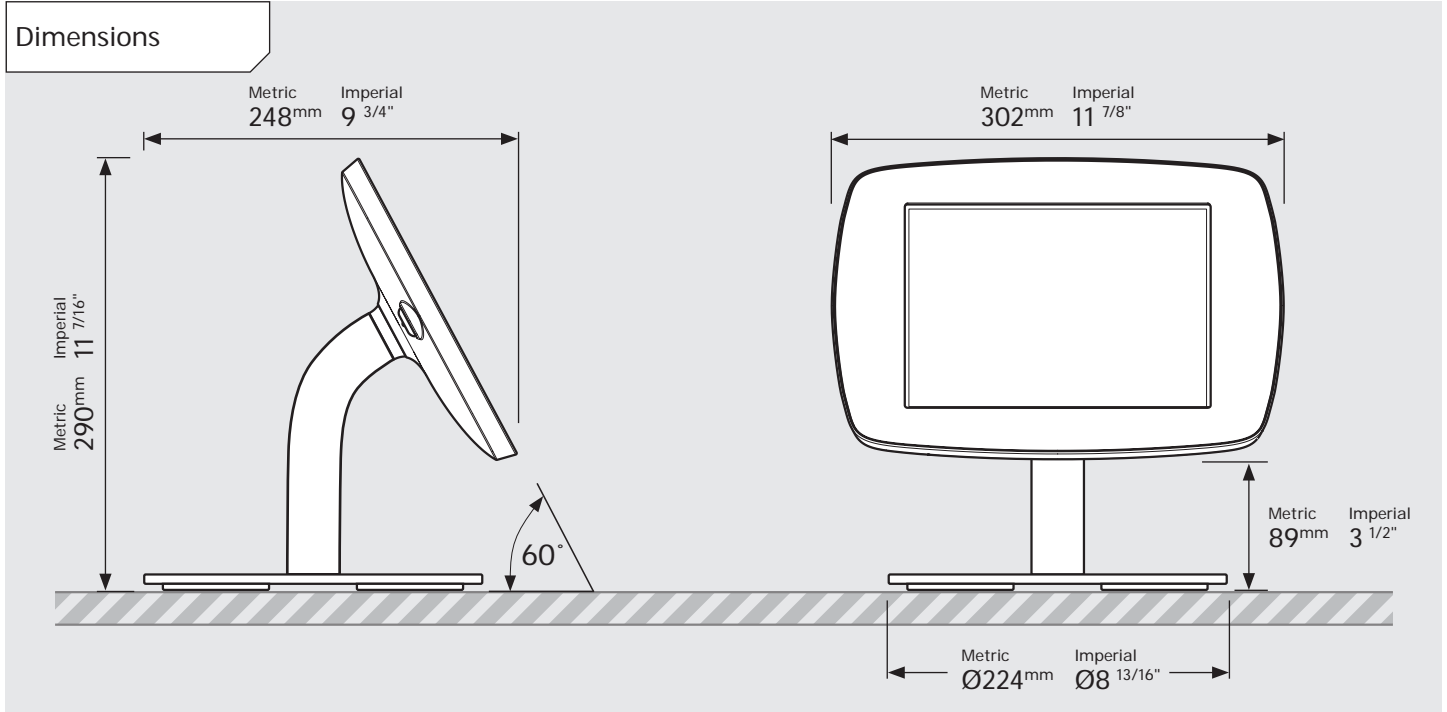

- iPad Pro 12.9" 1st Gen
- iPad Pro 12.9" 2nd Gen
- iPad Pro 12.9" 3rd Gen
- Microsoft Surface Pro 4
- Microsoft Surface Pro 5

PRODUCT DATA SHEET - BOUNCEPAD COUNTER 60

bouncepad[®]

Case: Mini Arm: Static60 Mounting: Freestanding Base Packaged weight: 3.6kg Colour: White
Black

PRODUCT DATA SHEET - BOUNCEPAD COUNTER 60

bouncepad[®]

Case: Midi Arm: Static60 Mounting: Freestanding Base Packaged weight: 3.8kg Colour: White / Black

PRODUCT DATA SHEET - BOUNCEPAD COUNTER 60

bouncepad[®]

Case: **Maxi** Arm: **Static 60** Mounting: **Freestanding Base** Packaged weight: **4.0kg** Colour: **White/Black**

PRODUCT DATA SHEET - BOUNCEPAD COUNTER 60

bouncepad[®]

Case: Mega Arm: Static60 Mounting: Freestanding Base Packaged weight: 4.4kg Colour: White
Black