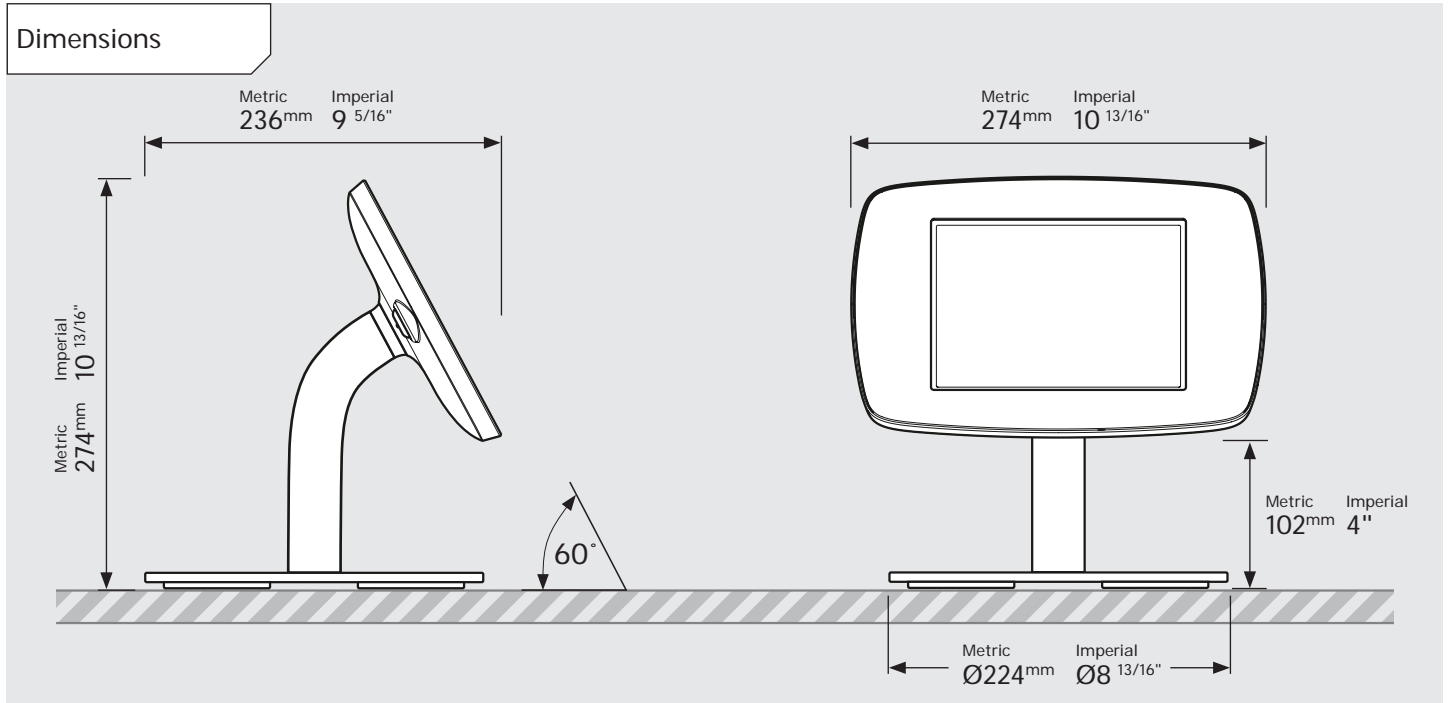

- iPad Pro 12.9" 1st Gen
- iPad Pro 12.9" 2nd Gen
- iPad Pro 12.9" 3rd Gen
- Microsoft Surface Pro 4
- Microsoft Surface Pro 5

PRODUCT DATA SHEET - BOUNCEPAD COUNTER 60

bouncepad[®]

Case: Mini Arm: Static60 Mounting: Freestanding Base Packaged weight: 3.6kg Colour: White
Black

PRODUCT DATA SHEET - BOUNCEPAD COUNTER 60

bouncepad[®]

Case: Midi Arm: Static60 Mounting: Freestanding Base Packaged weight: 3.8kg Colour: White / Black

PRODUCT DATA SHEET - BOUNCEPAD COUNTER 60

bouncepad[®]

Case: **Maxi** Arm: **Static 60** Mounting: **Freestanding Base** Packaged weight: **4.0kg** Colour: **White/Black**

PRODUCT DATA SHEET - BOUNCEPAD COUNTER 60

bouncepad[®]

Case: Mega Arm: Static60 Mounting: Freestanding Base Packaged weight: 4.4kg Colour: White
Black