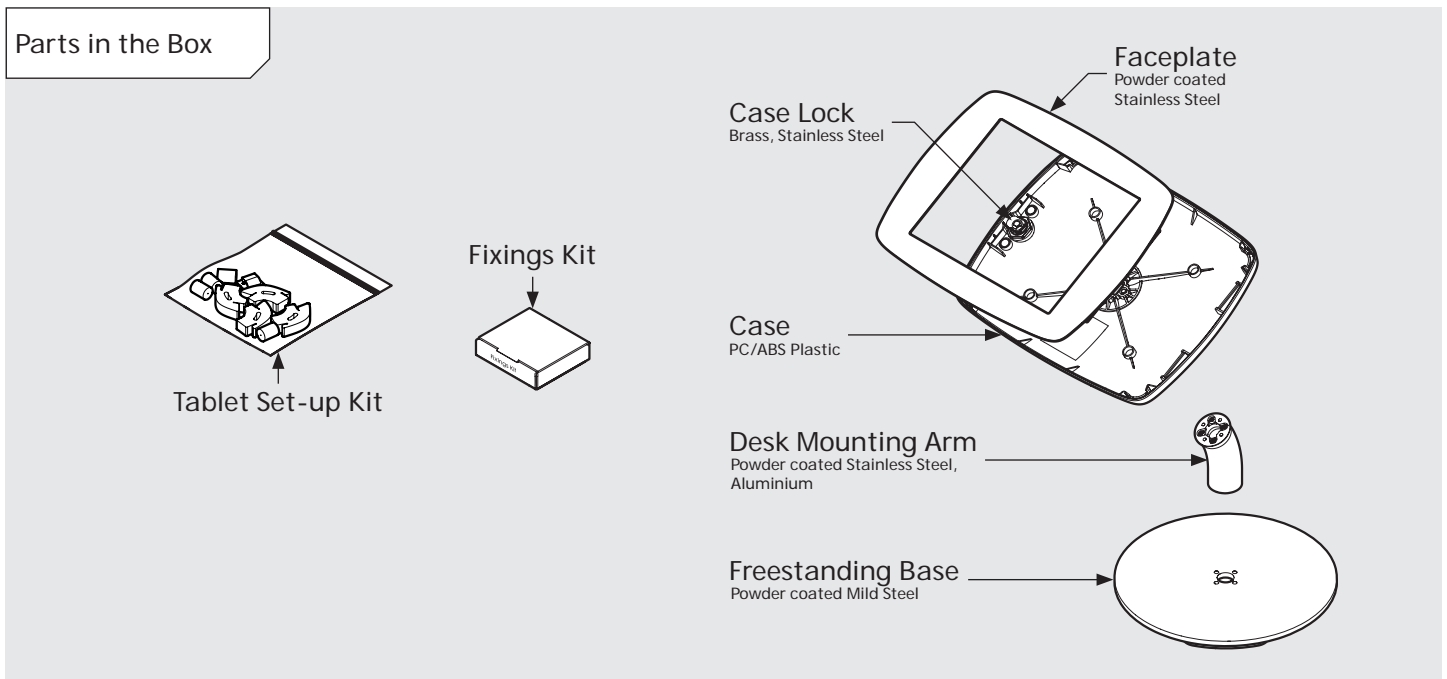

PRODUCT DATA SHEET - BOUNCEPAD DESK COUNTER

bouncepad®

Case: Midi   **Arm:** Desk   **Mounting:** Freestanding Base   **Packaged weight:** 3.8kg   **Colour:** White
Black