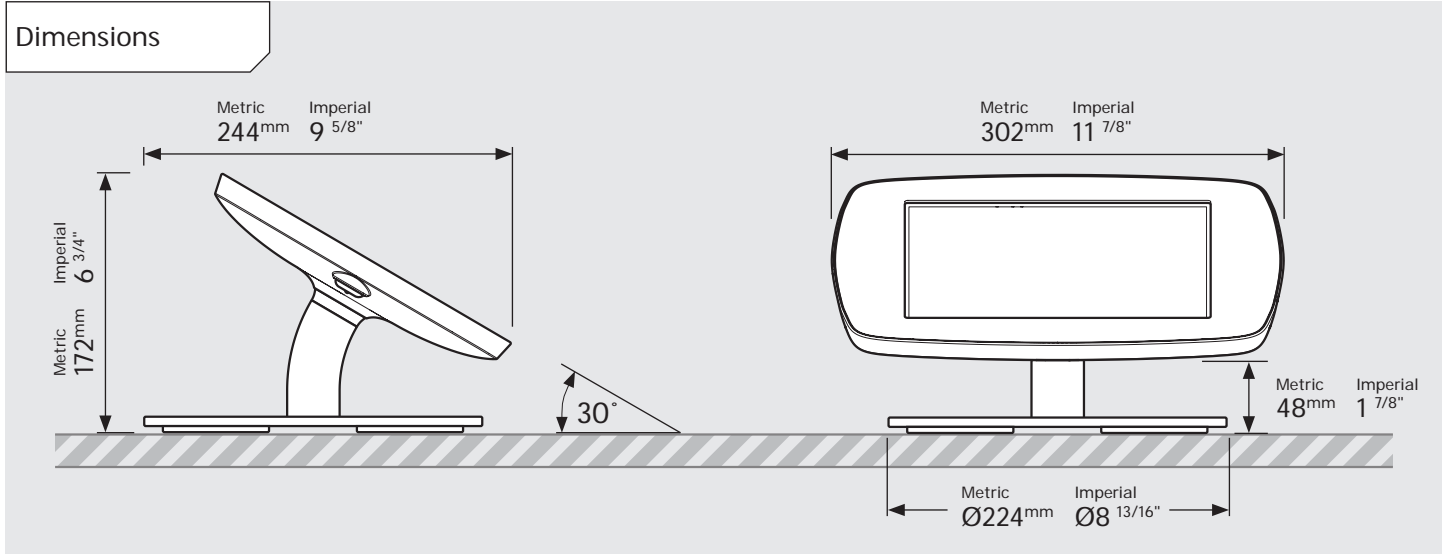

PRODUCT DATA SHEET - BOUNCEPAD DESK COUNTER

bouncepad®

Case: Midi   **Arm:** Desk   **Mounting:** Freestanding Base   **Packaged weight:** 3.8kg   **Colour:** White
Black