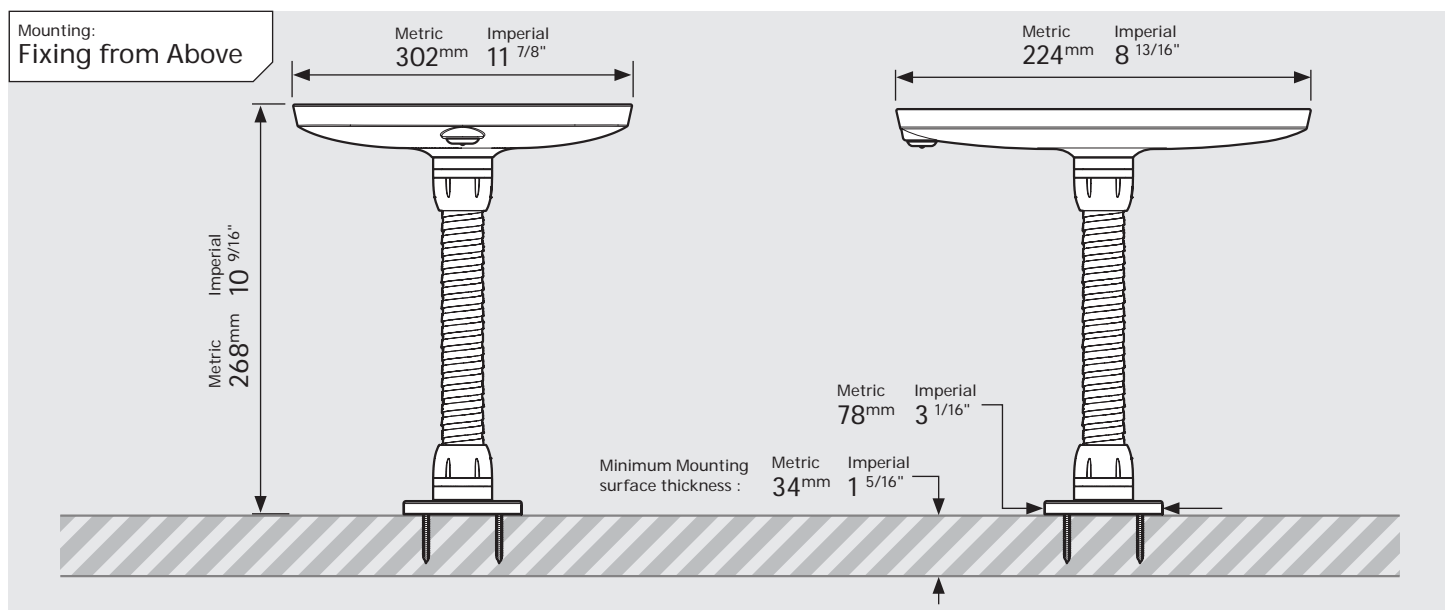

PRODUCT DATA SHEET - BOUNCEPAD FLEX

bouncepad®

Case: Midi Arm: Flex Mounting: Fixing from Below Packaged weight: 2.43kg Colour: White
Fixing from Above Black