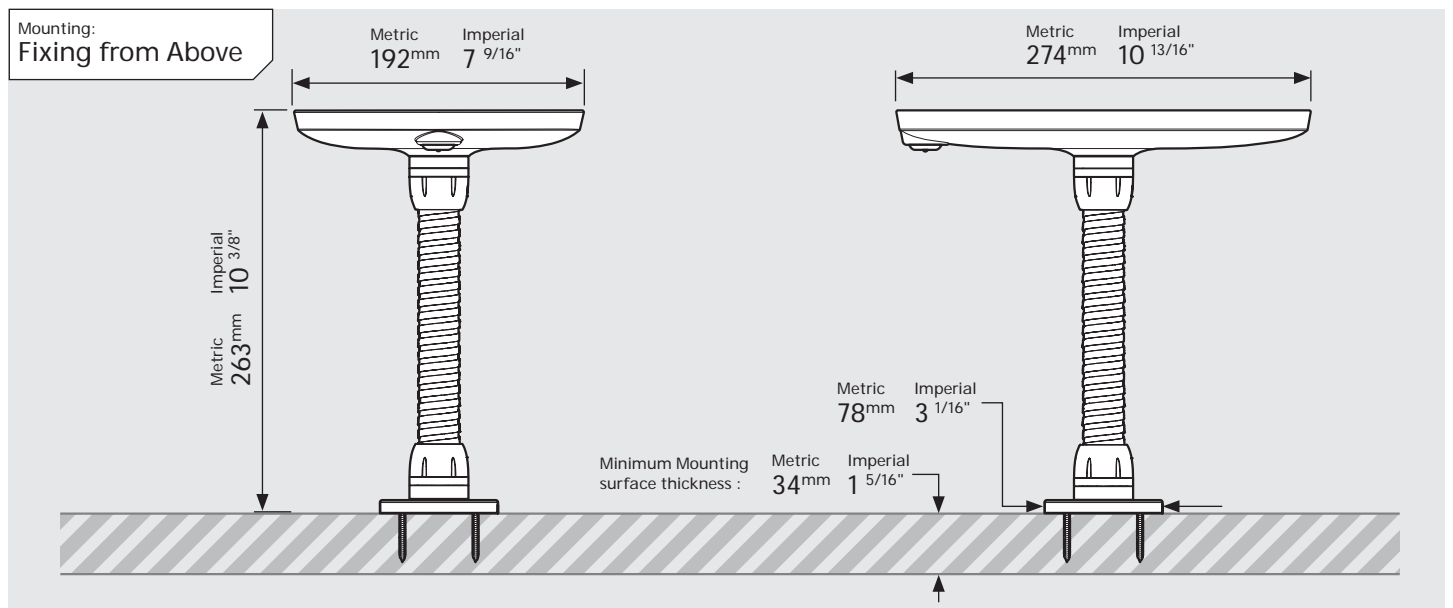

# PRODUCT DATA SHEET - BOUNCEPAD FLEX

**bouncepad®**

Case: Mini    Arm: Flex    Mounting: Fixing from Below  
 Fixing from Above    Packaged weight: 2.25kg    Colour: White  
 Black