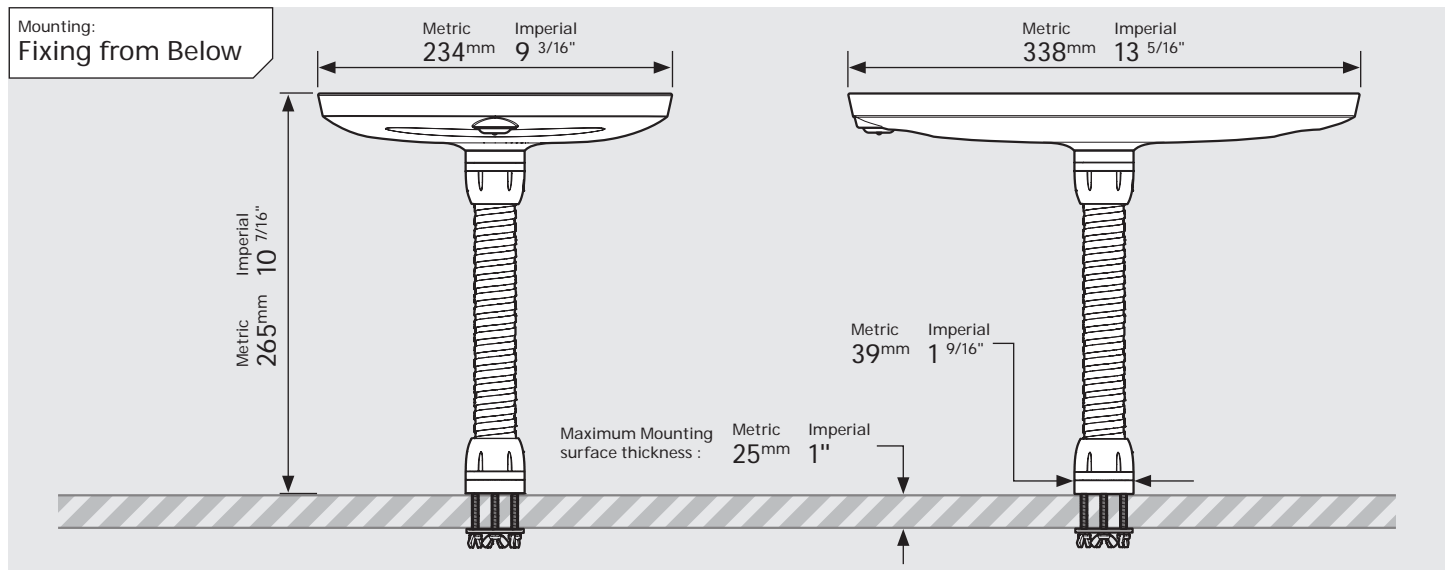

PRODUCT DATA SHEET - BOUNCEPAD FLEX

bouncepad®

Case: Maxi Arm: Flex Mounting: Fixing from Below Packaged weight: 2.66kg Colour: White
Fixing from Above