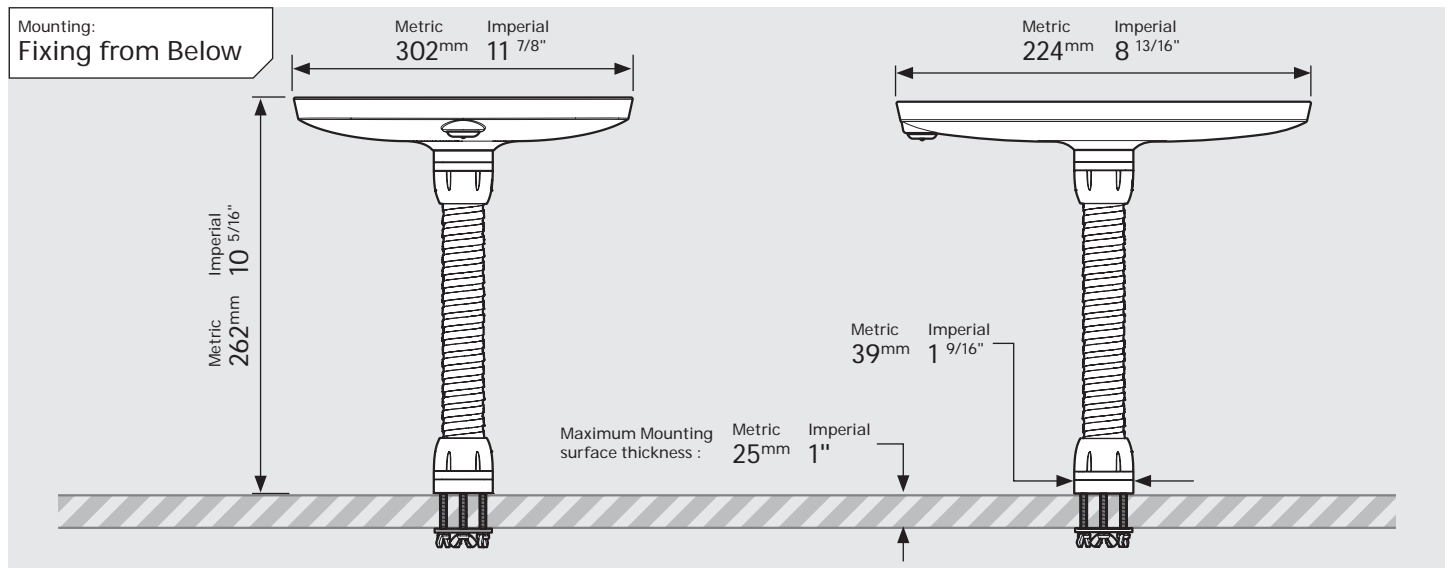

PRODUCT DATA SHEET - BOUNCEPAD FLEX

bouncepad®

Case: Midi Arm: Flex Mounting: Fixing from Below Packaged weight: 2.43kg Colour: White
Fixing from Above Black