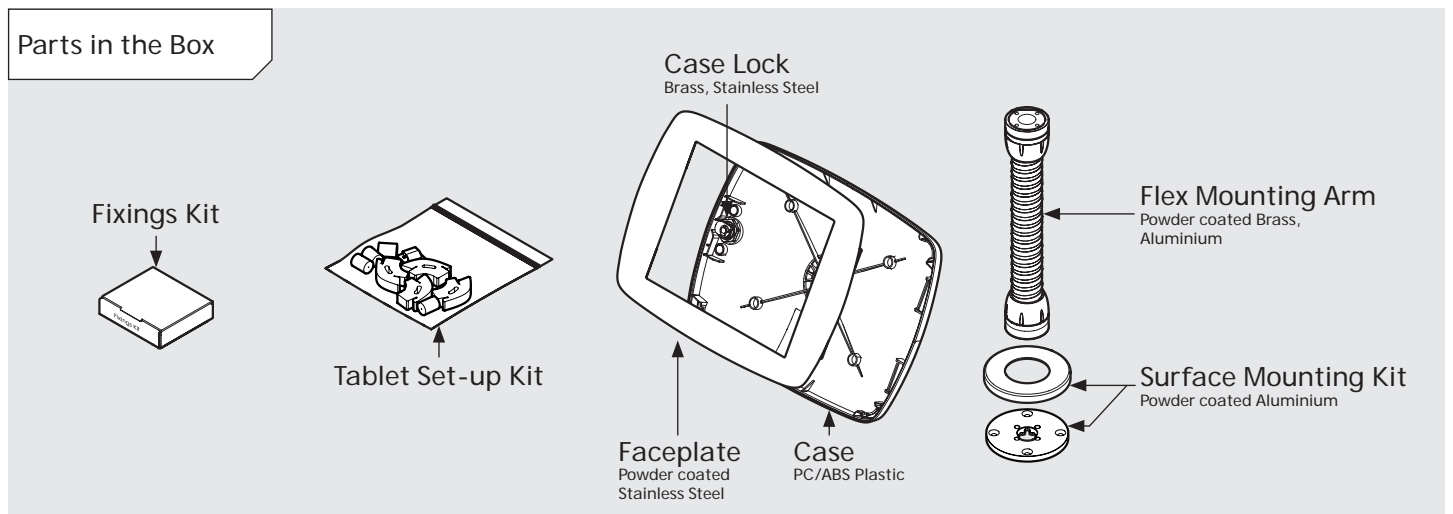

PRODUCT DATA SHEET - BOUNCEPAD FLEX

bouncepad®

Case: Midi Arm: Flex Mounting: Fixing from Below Packaged weight: 2.43kg Colour: White
Fixing from Above Black