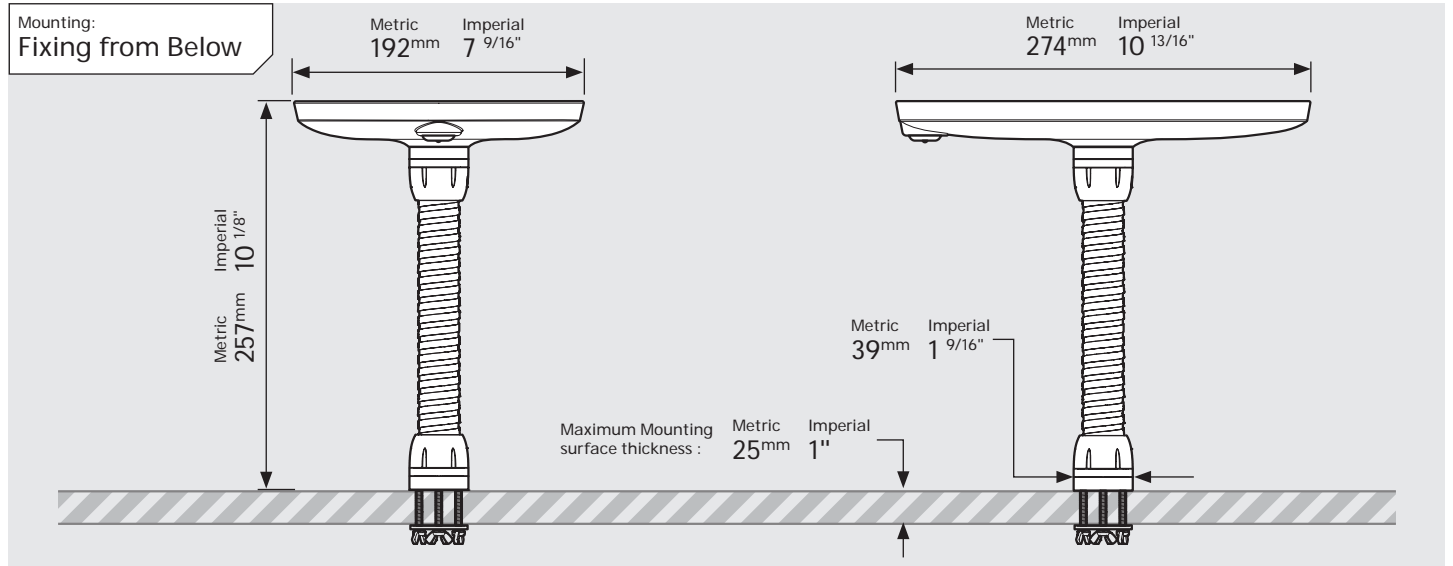

# PRODUCT DATA SHEET - BOUNCEPAD FLEX

**bouncepad®**

Case: Mini    Arm: Flex    Mounting: Fixing from Below  
 Fixing from Above    Packaged weight: 2.25kg    Colour: White  
 Black