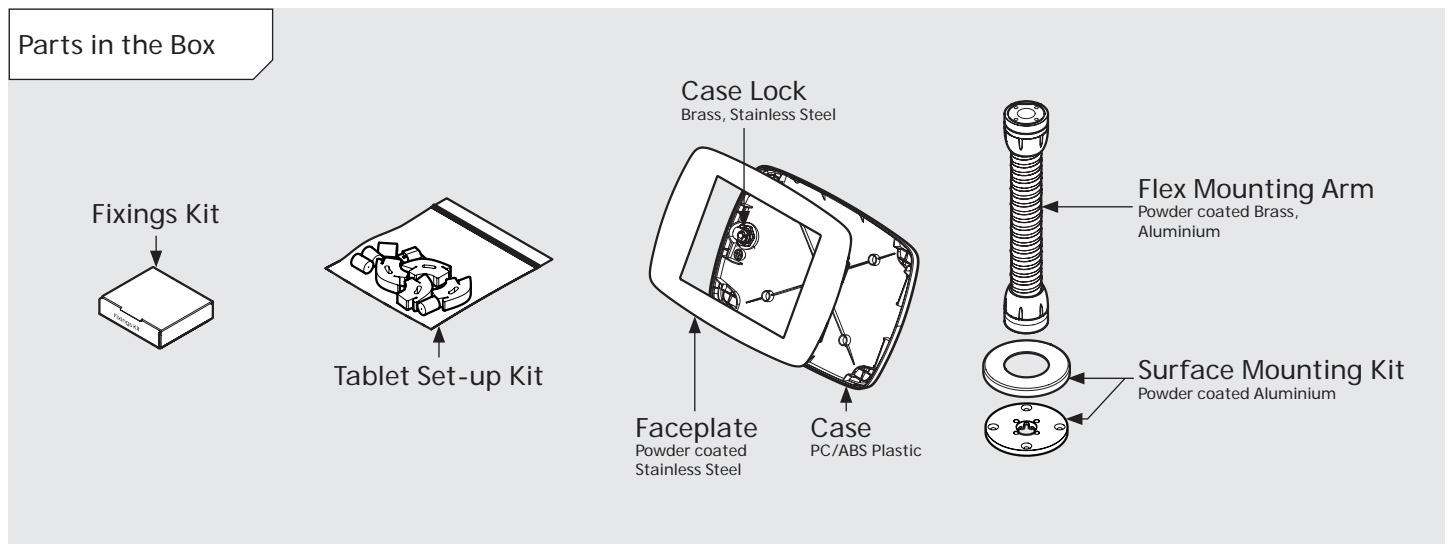

# PRODUCT DATA SHEET - BOUNCEPAD FLEX

**bouncepad®**

Case: Mini    Arm: Flex    Mounting: Fixing from Below  
 Fixing from Above    Packaged weight: 2.25kg    Colour: White  
 Black