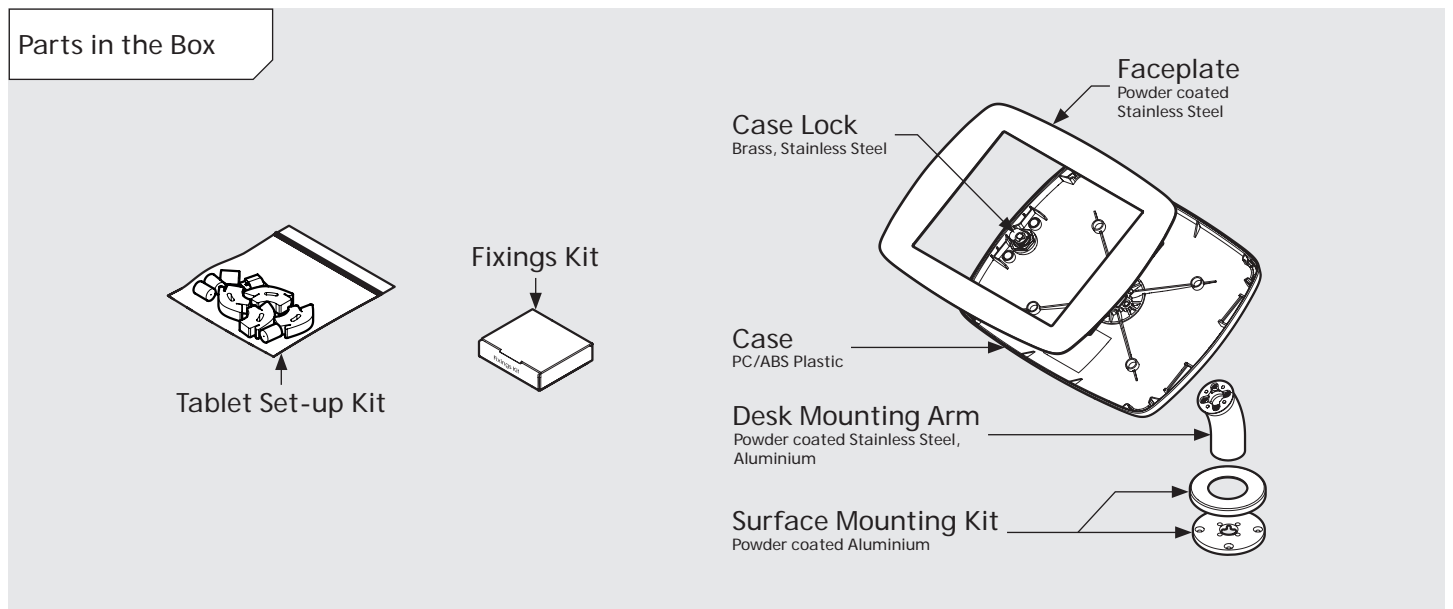

PRODUCT DATA SHEET - BOUNCEPAD DESK

bouncepad®

Case:	Arm:	Mounting:	Packaged weight:	Colour:
Midi	Desk	Fixing from below	1.84kg	White Black
		Fixing from Above