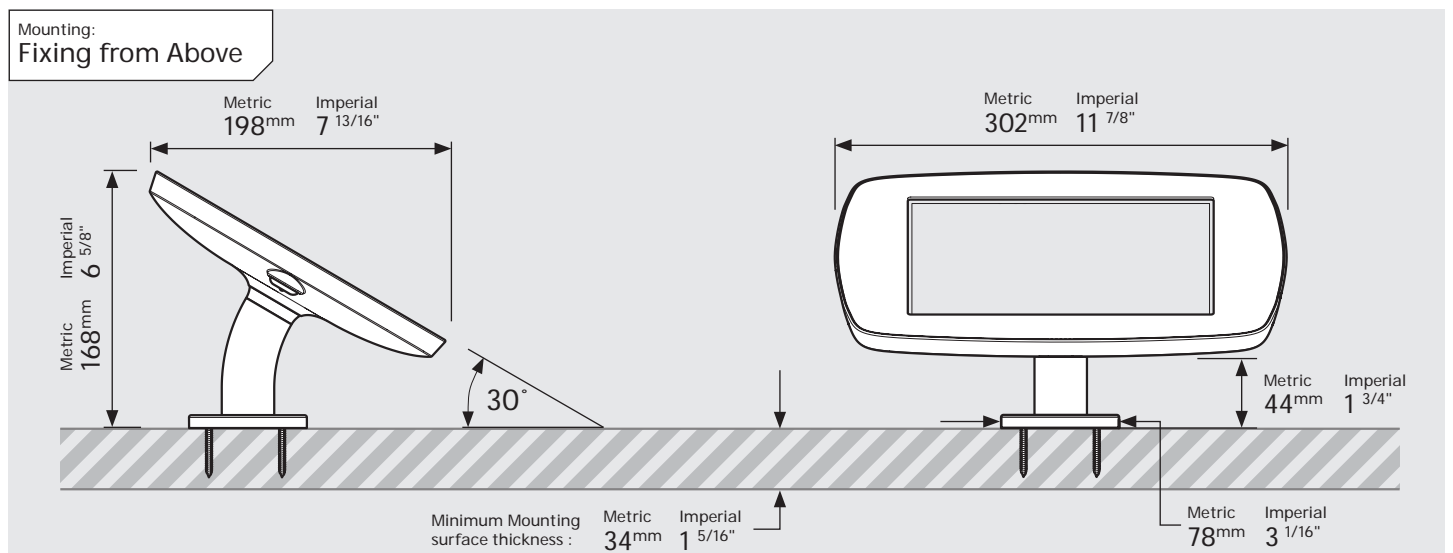

PRODUCT DATA SHEET - BOUNCEPAD DESK

bouncepad®

Case:	Arm:	Mounting:	Packaged weight:	Colour:
Midi	Desk	Fixing from below	1.84kg	White Black
		Fixing from Above