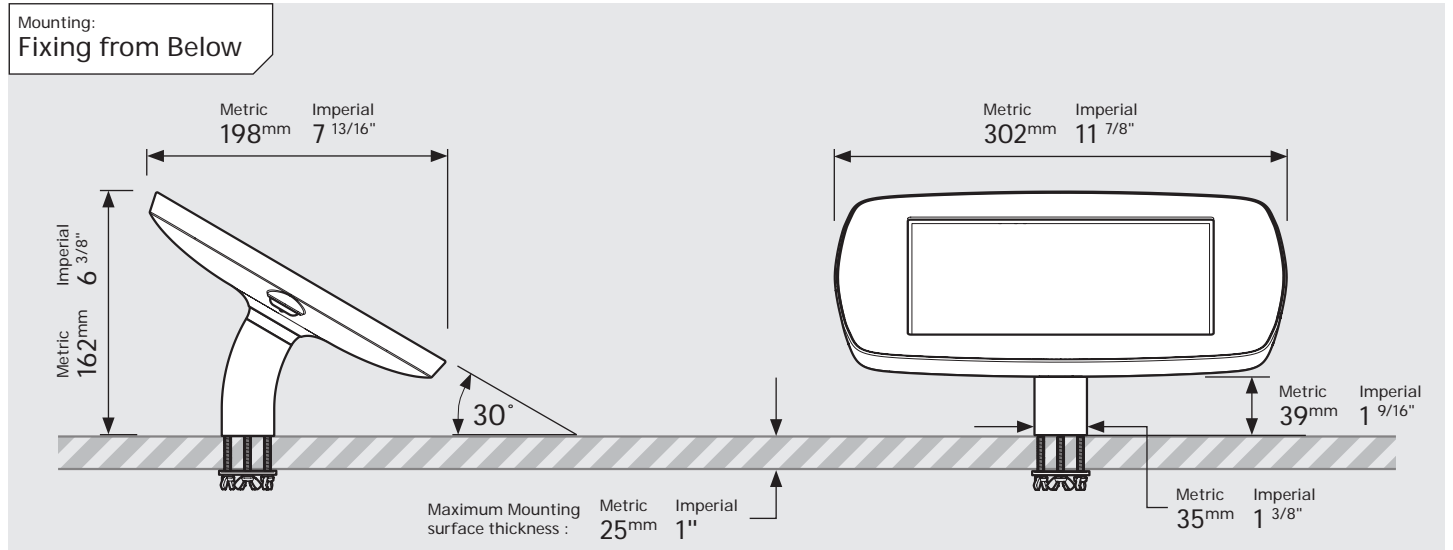

PRODUCT DATA SHEET - BOUNCEPAD DESK

bouncepad®

Case:	Arm:	Mounting:	Packaged weight:	Colour:
Midi	Desk	Fixing from below	1.84kg	White Black
		Fixing from Above