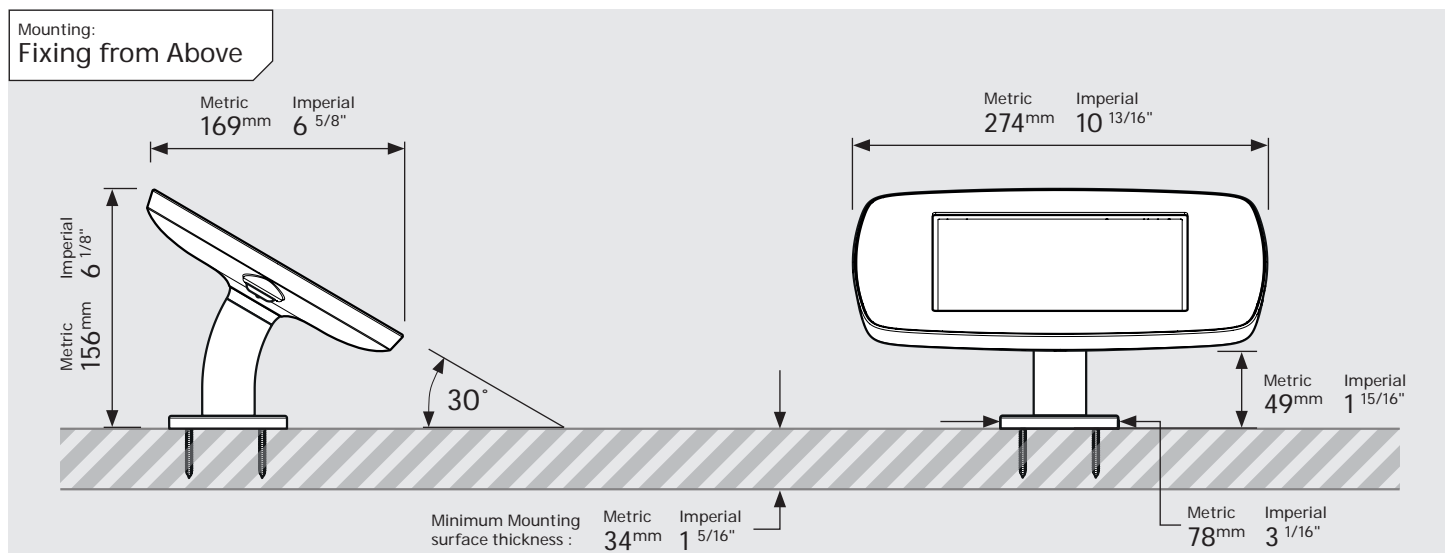

- iPad Pro 12.9" 1st Gen
- iPad Pro 12.9" 2nd Gen
- iPad Pro 12.9" 3rd Gen
- Microsoft Surface Pro 4
- Microsoft Surface Pro 5

PRODUCT DATA SHEET - BOUNCEPAD DESK

bouncepad[®]

Case: Mini Arm: Desk Mounting: Fixing from below
 Fixing from Above Packaged weight: 1.66kg Colour: White
 Black