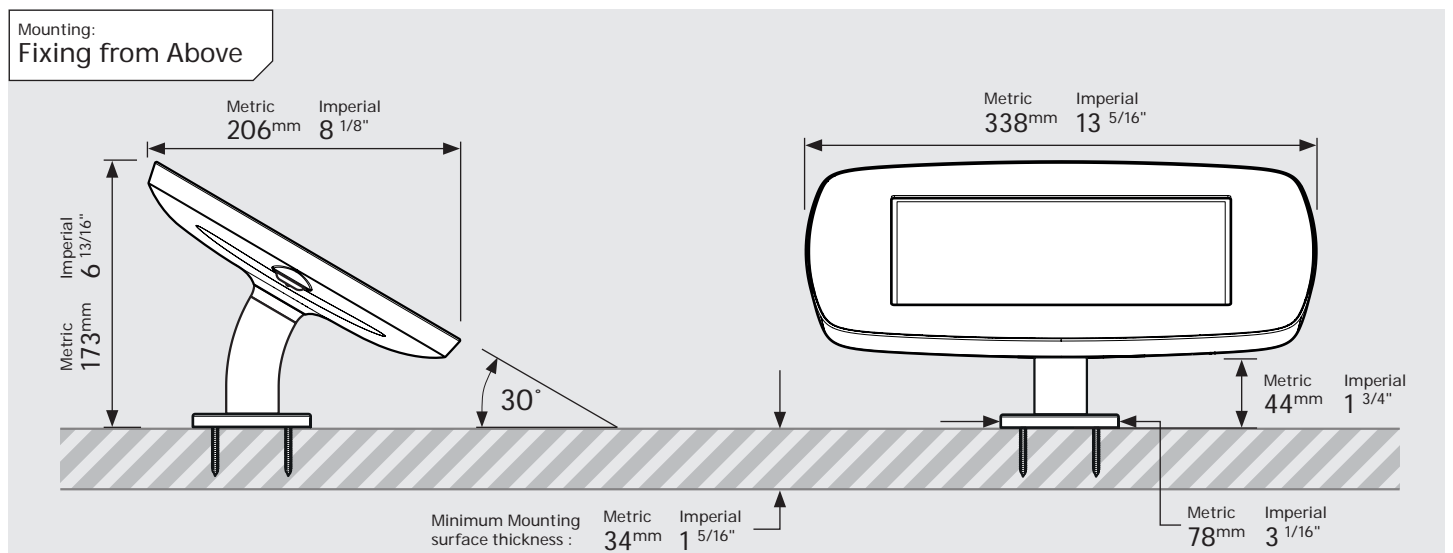

PRODUCT DATA SHEET - BOUNCEPAD DESK

bouncepad®

Case:	Arm:	Mounting:	Packaged weight:	Colour:
Maxi	Desk	Fixing from below	2.07kg	White Black
		Fixing from Above