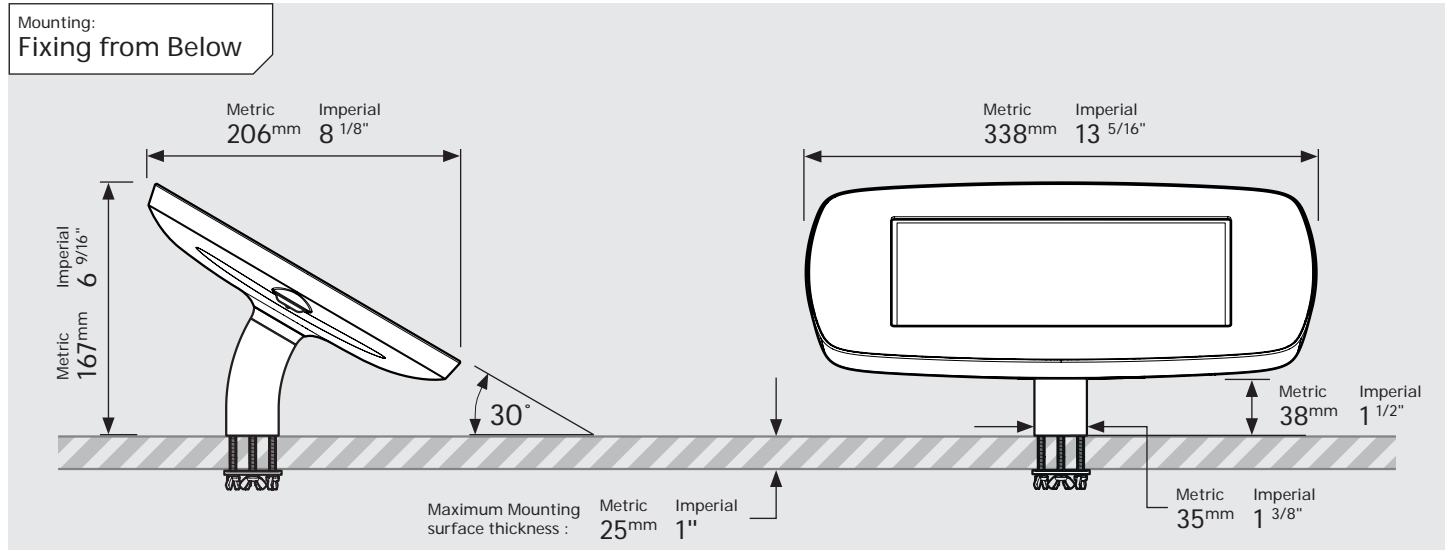

PRODUCT DATA SHEET - BOUNCEPAD DESK

bouncepad®

Case:	Arm:	Mounting:	Packaged weight:	Colour:
Maxi	Desk	Fixing from below	2.07kg	White Black
		Fixing from Above