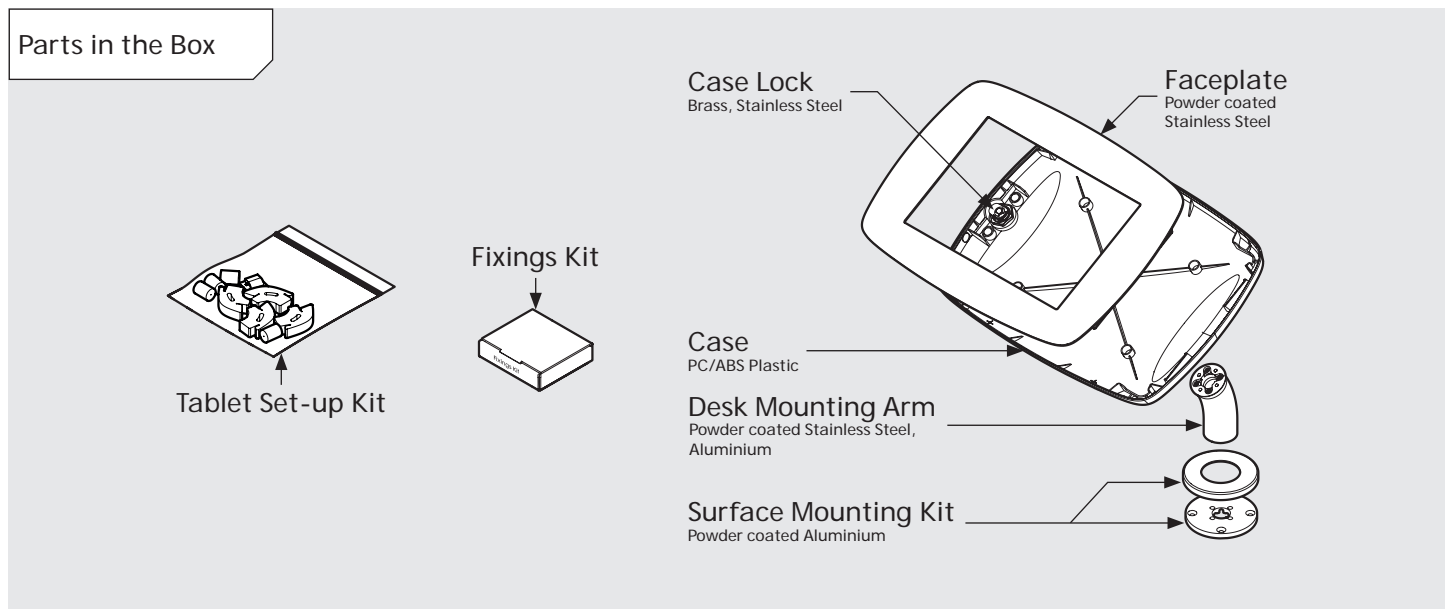

PRODUCT DATA SHEET - BOUNCEPAD DESK

bouncepad®

Case:	Arm:	Mounting:	Packaged weight:	Colour:
Maxi	Desk	Fixing from below	2.07kg	White Black
		Fixing from Above